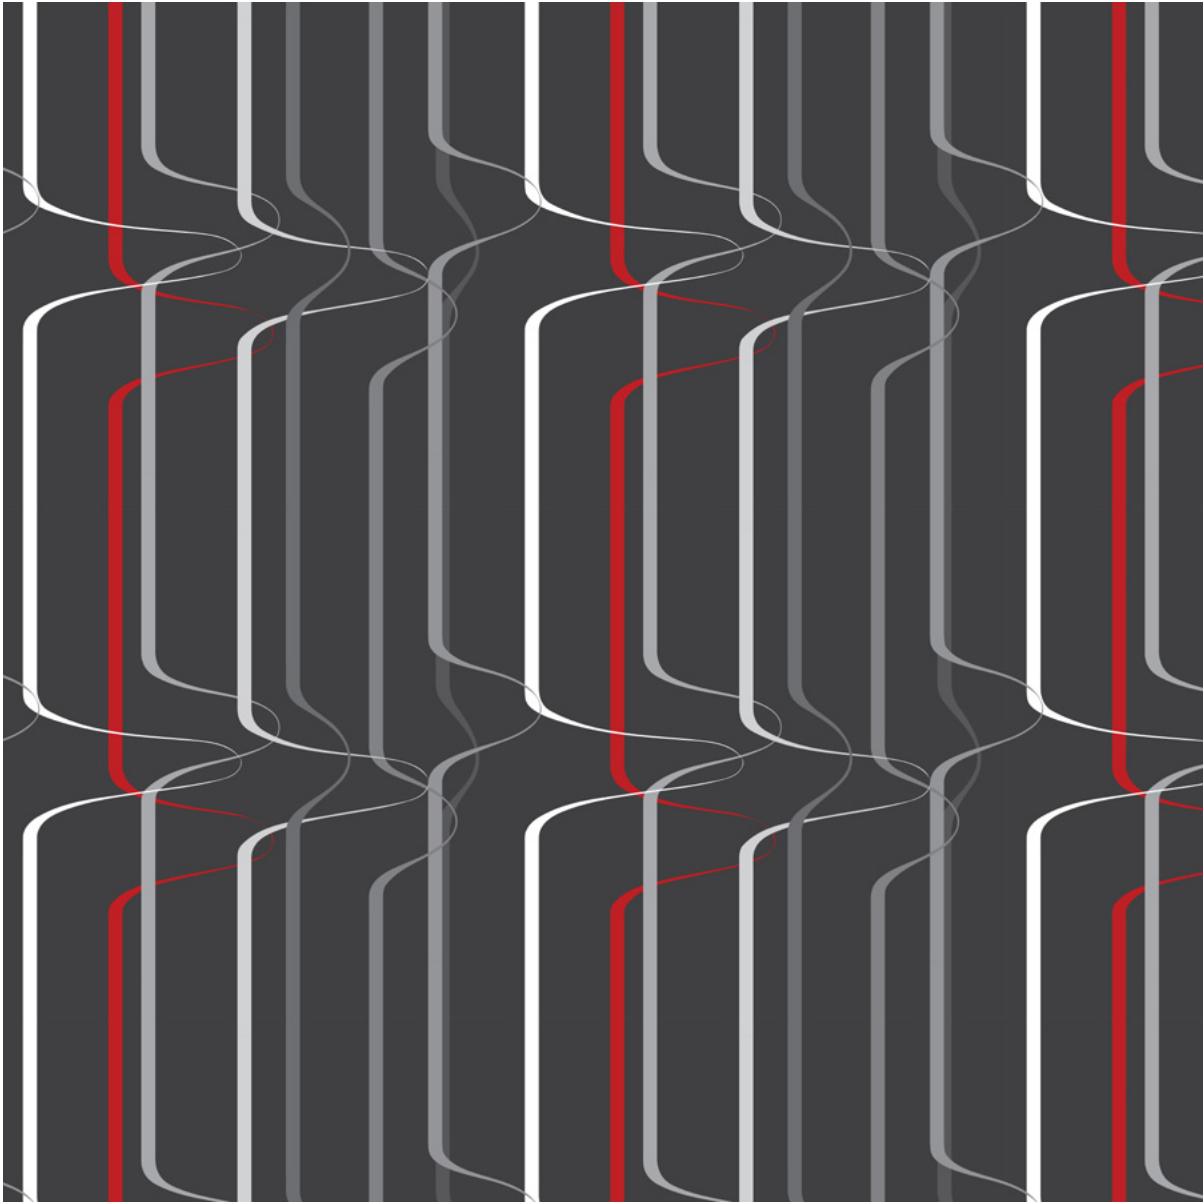

BANG DESIGN

The logo graphic consists of a horizontal bar that tapers to a point on the right side, ending in a solid black square. This graphic is positioned below the word 'BANG' and to the left of the word 'DESIGN'.

DESIGN:
ROUNDAABOUT DARK TANGERINE SQUARE | REPEAT

BANG DESIGN

DESIGN:
ROUNABOUT SEASIDE SQUARE | REPEAT

BANG DESIGN

DESIGN:
EVENING BEND | REPEAT

BANG DESIGN

DESIGN:
EVENING BEND | MOCKUP

BANG DESIGN