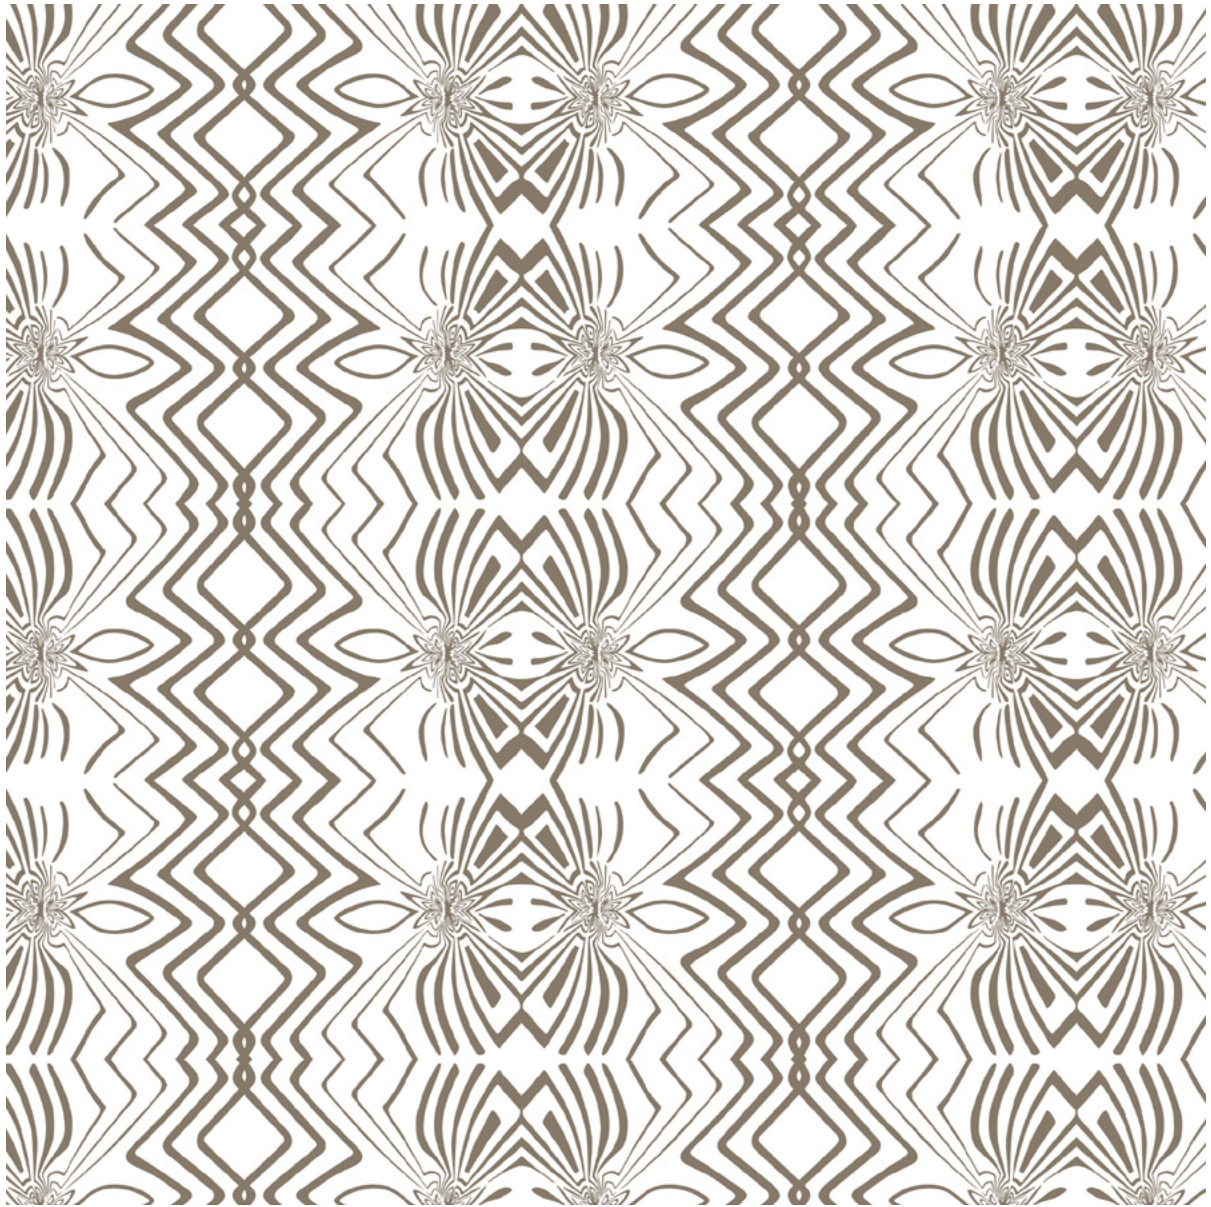

BANG DESIGN

DESIGN:
SKIPPING STONES AT DAWN | REPEAT