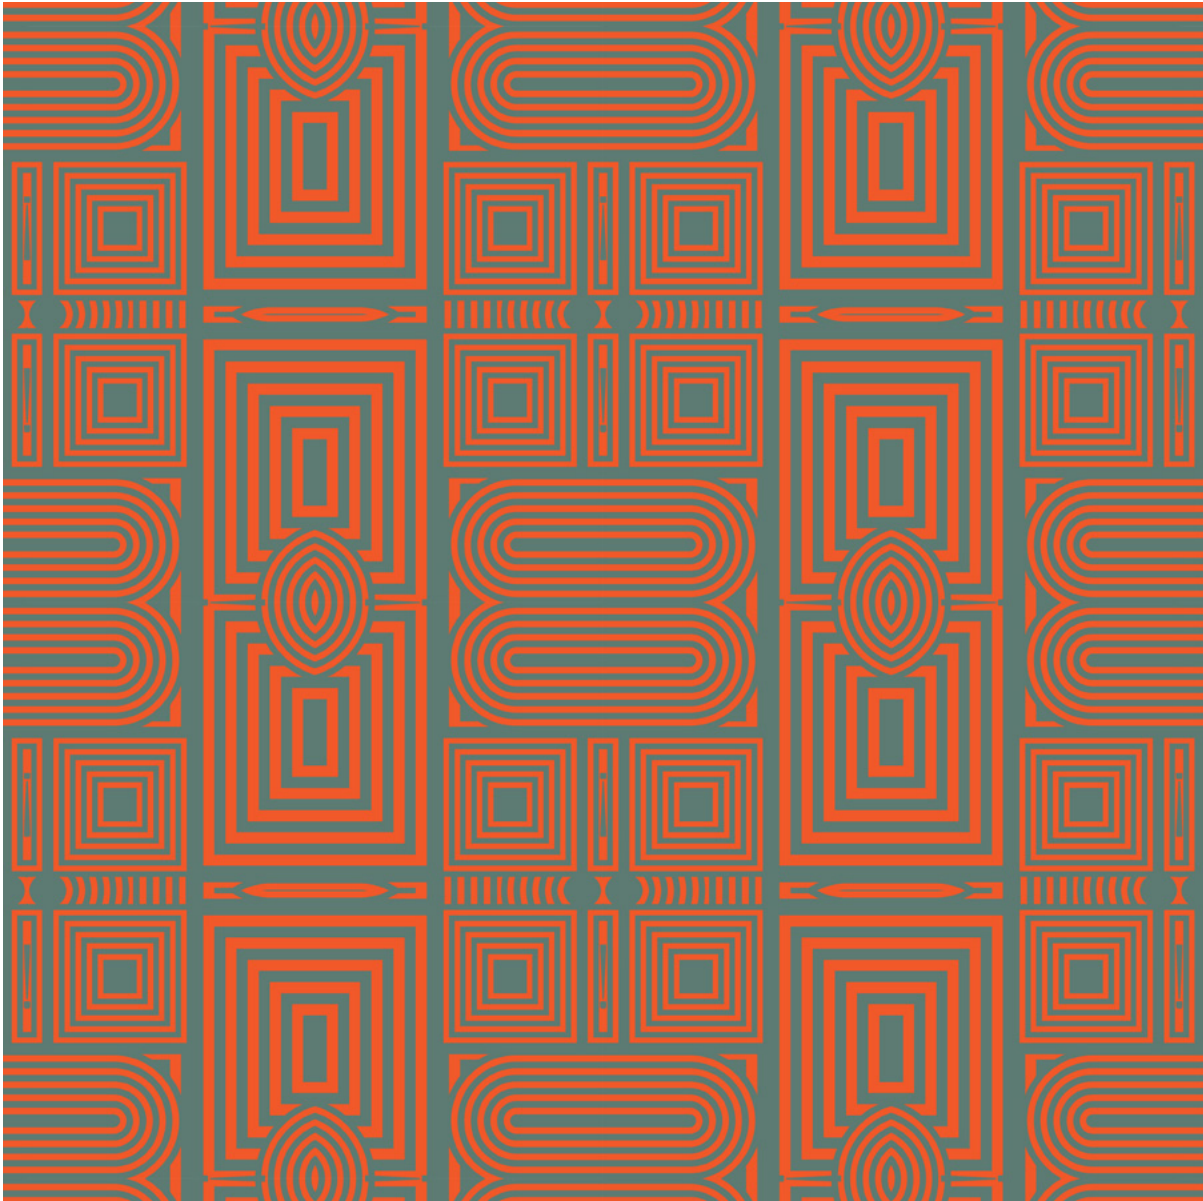

BANG DESIGN

The logo graphic consists of a horizontal bar that tapers to a point on the right side, ending in a solid black square. This graphic is positioned below the word 'BANG' and to the left of the word 'DESIGN'.

DESIGN:
GOLD BLOCKS | REPEAT

BANG DESIGN

DESIGN:
GOLD BLOCKS | MOCKUP

BANG DESIGN

DESIGN:
ROUNABOUT TANGERINE SQUARE | REPEAT

BANG DESIGN

DESIGN:
ROUNABOUT TANGERINE SQUARE | MOCKUP

BANG DESIGN