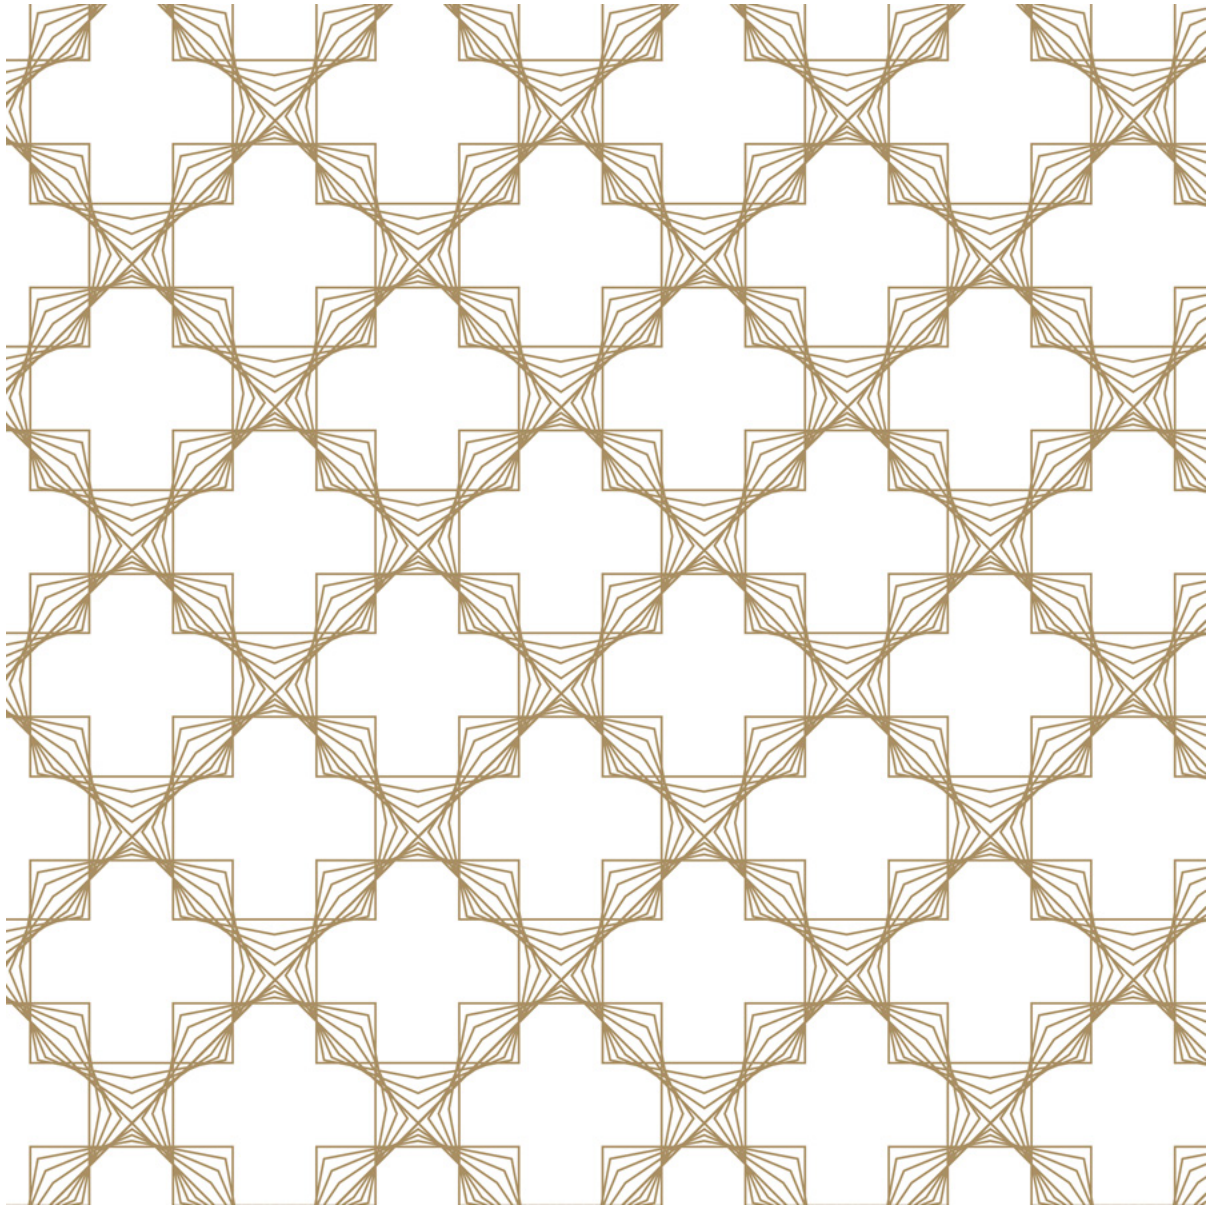

BANG DESIGN

DESIGN:
THE POSITIVE SIDE | REPEAT