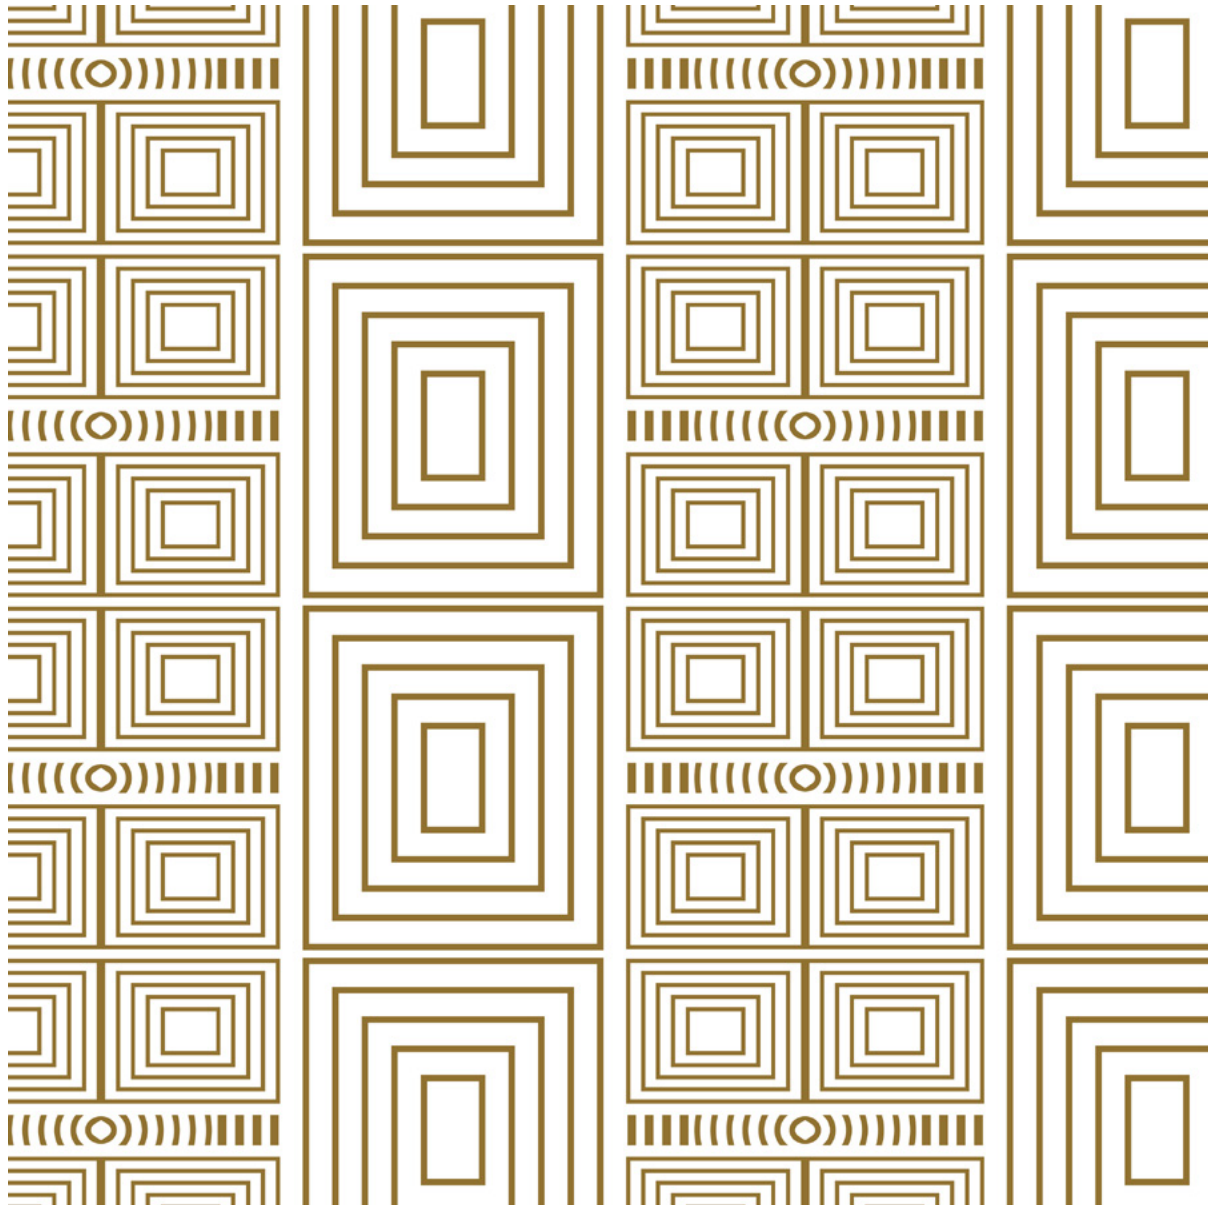

BANG DESIGN

DESIGN:
GOLD BLOCKS | REPEAT