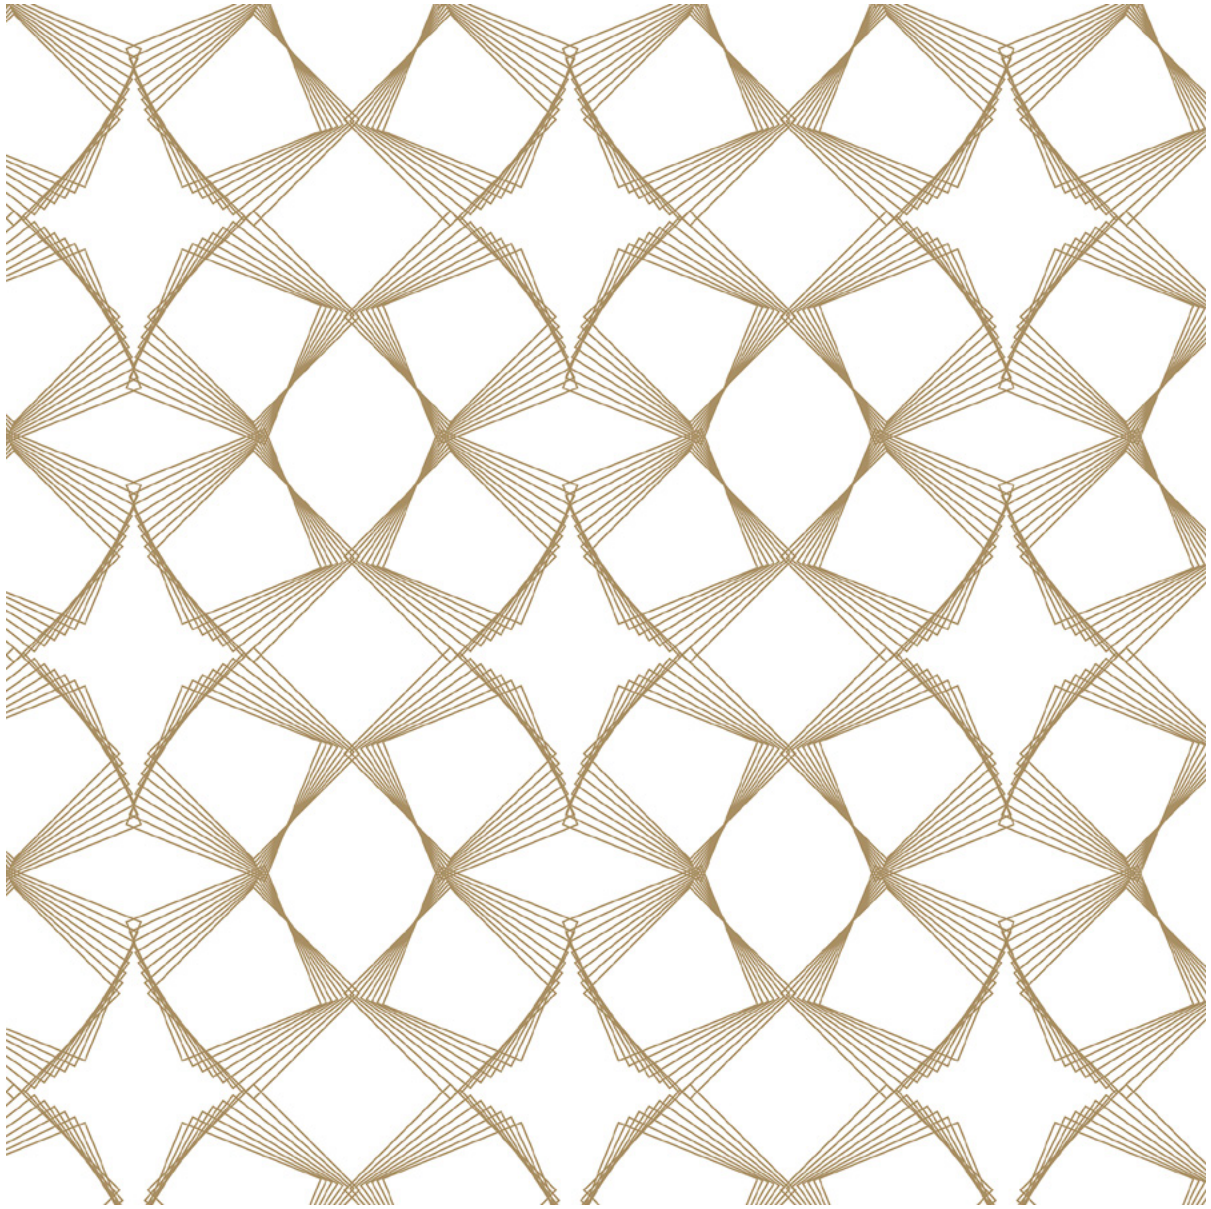

BANG DESIGN

DESIGN:
STARRY SKY | REPEAT