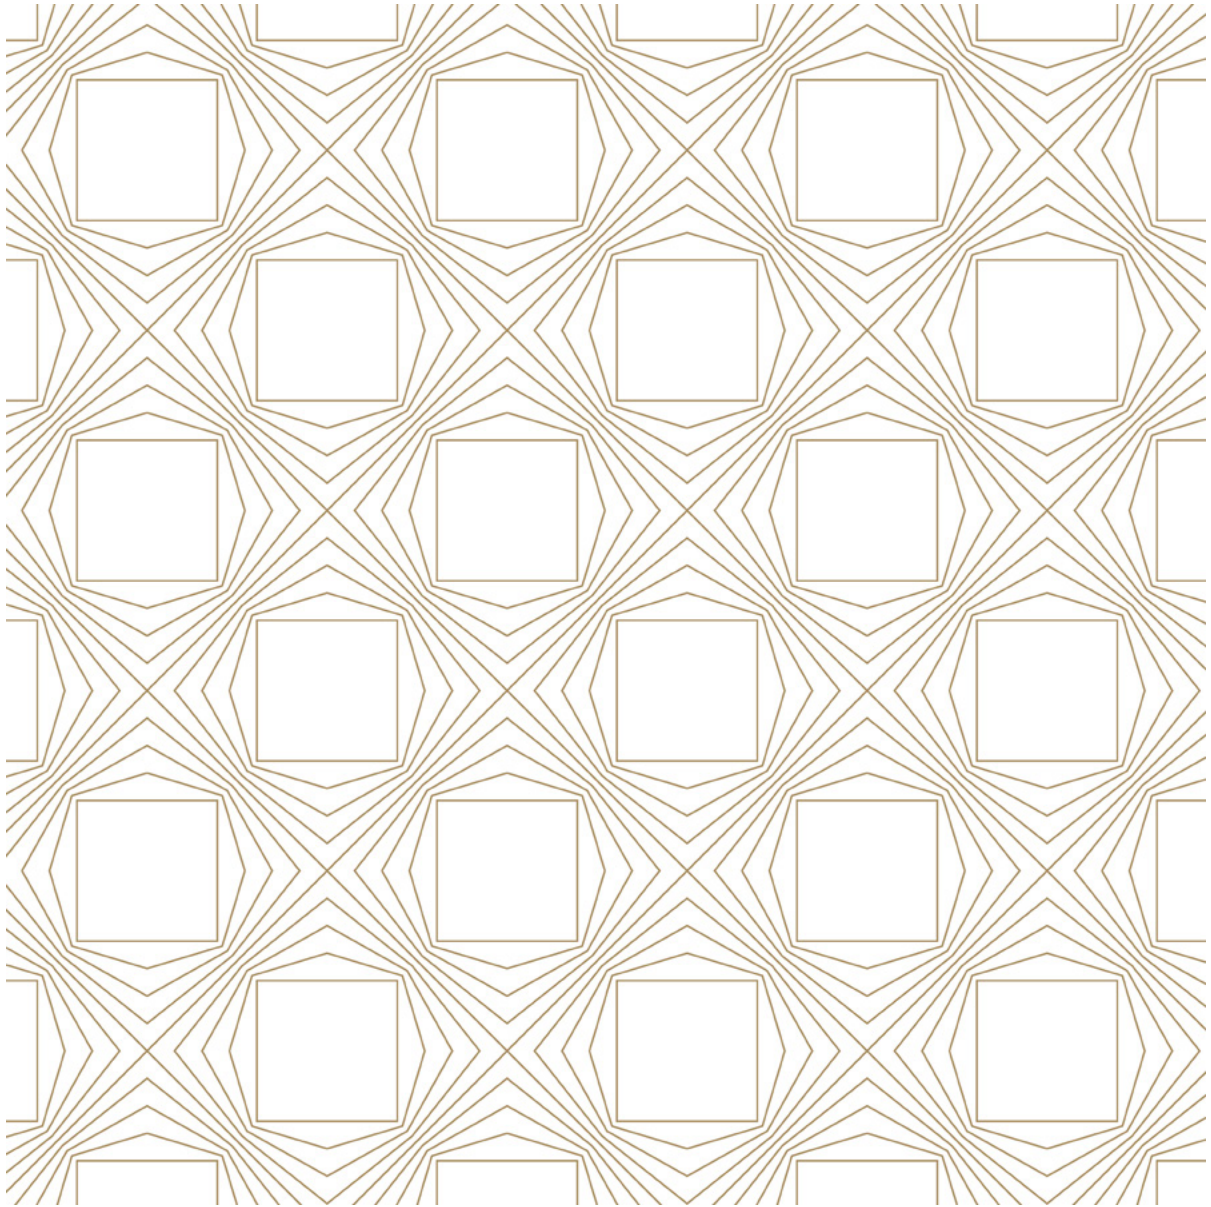

BANG DESIGN

DESIGN:
PLEATED SQUARES | REPEAT