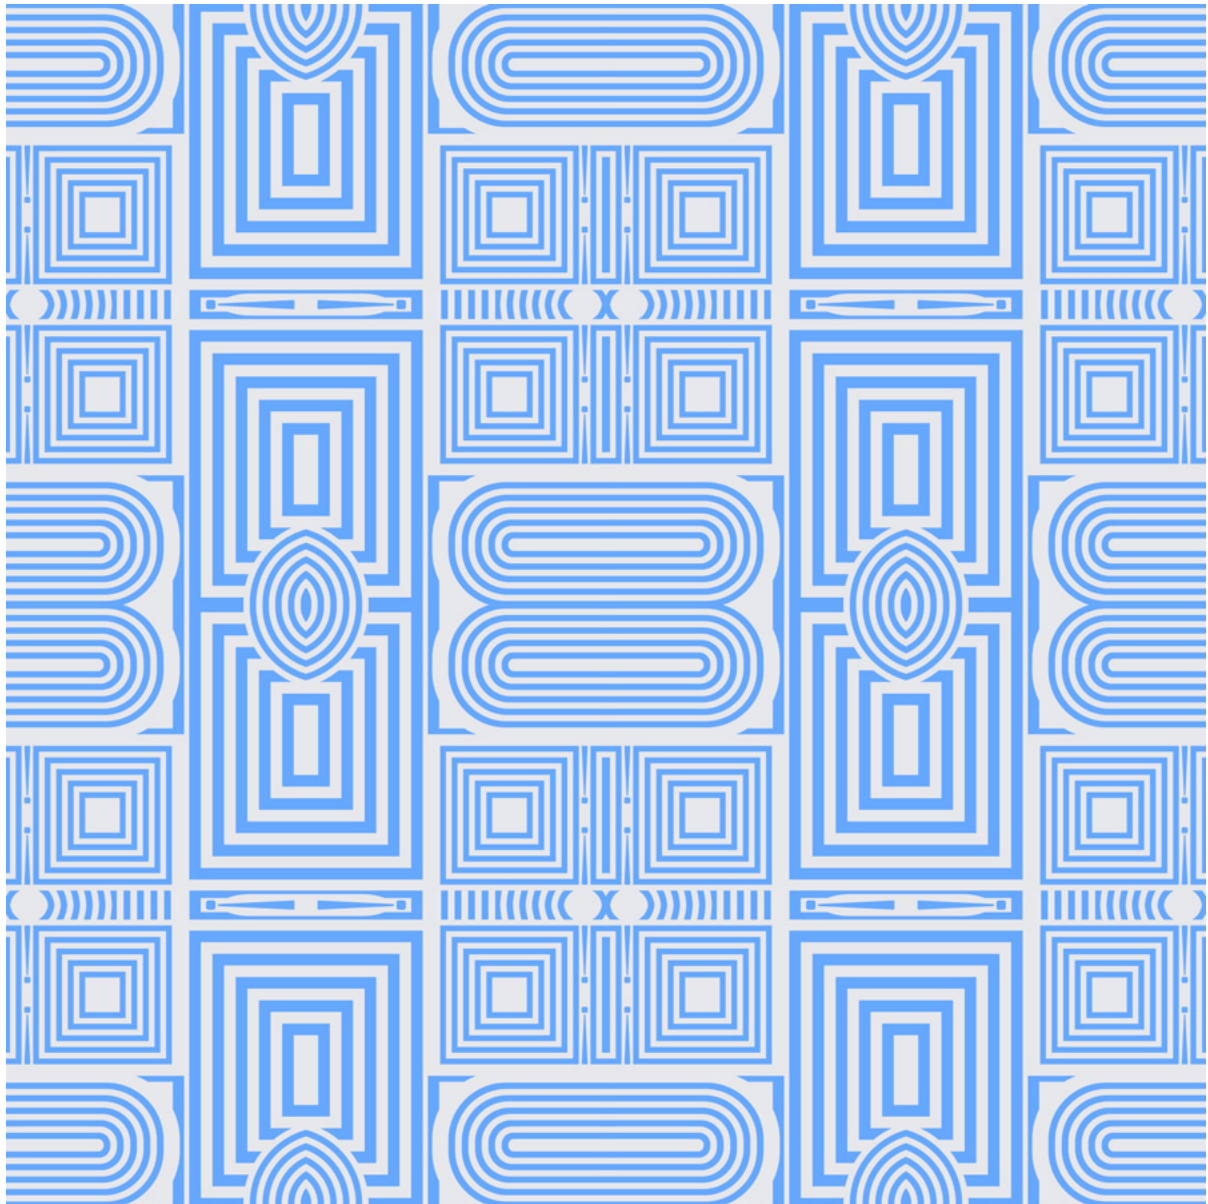

BANG DESIGN

DESIGN:
ROUNABOUT SEASIDE SQUARE | REPEAT