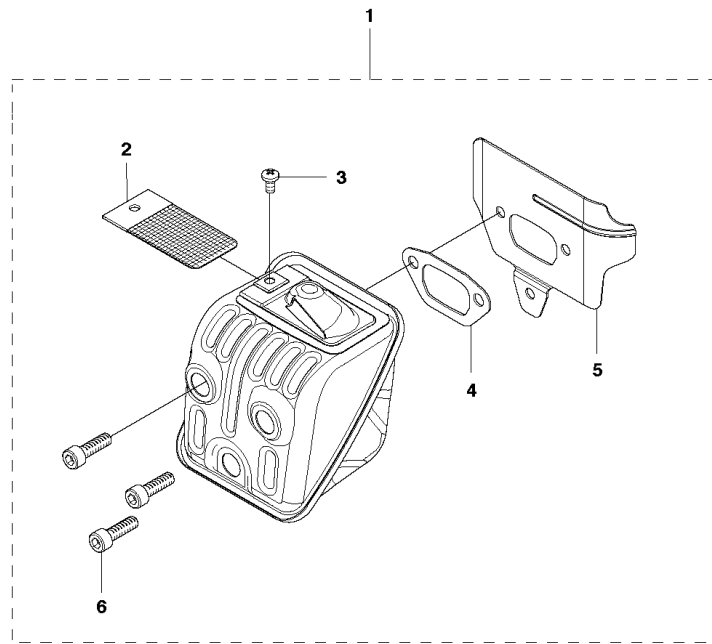

MUFFLER

F 455e, 455
MUFFLER

Ref.	Article N.	Description	Qty	Kit
1	575743002	MUFFLER KIT	1	-
2	544116802	SPARK ARRESTER SCREEN	1	-