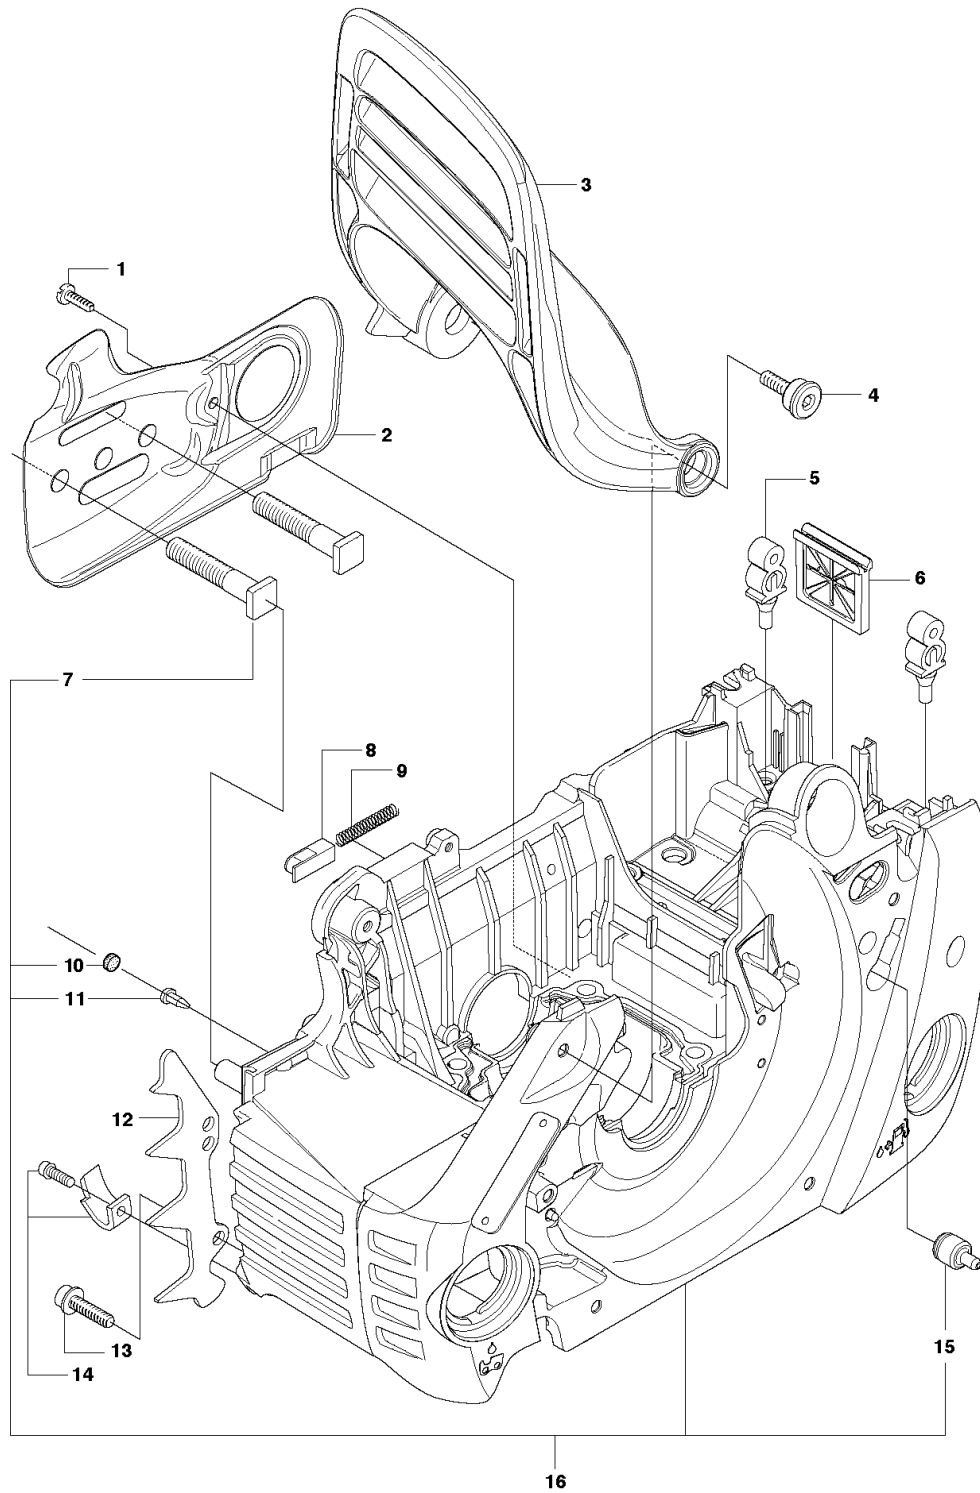

CLUTCH AND OIL PUMP

B 455e, 455
CLUTCH & OIL PUMP

Ref.	Article N.	Description	Qty	Kit
1	537110503	CLUTCH ASSY	1	-
2	537359101	CLUTCH SPRING	2	-

Ref.	Article N.	Description	Qty	Kit
3	537291604	CLUTCH DRUM ASSY <i>8x7 SPUR</i>	1	-
3	537291702	CLUTCH DRUM ASSY <i>.325x7 SPUR</i>	1	-
4	503255201	NEEDLE BEARING	1	-
5	537252601	PUMP PINION	1	-
6	544180104	OIL PUMP ASSY	1	-
7	503891601	SPRING	1	-
8	503230060	WASHER	1	-
9	537069302	PUMP PISTON	1	-
10	503891501	SPRING	1	-
11	721116430	GROOVED PIN	1	-
12	537027101	ADJUSTER	1	-
13	503217416	SCREW IHSCT	1	-
14	537261501	OIL PRESSURE HOSE	1	-
15	585514001	OIL HOSE	1	-
16	510044301	OIL SCREEN	1	-

Ref.	Article N.	Description	Qty	Kit
7	537298601	LABEL	1	-
8	537043001	BRAKE BAND ASSY	1	-
9	503855201	GUIDE BUSHING	1	-
10	537108002	HUB CAP	1	-
11	537017401	BEARING SLEEVE	1	-
12	537286601	PAWL	1	-
13	537089001	WEAR PROTECTION	1	-
14	503217010	SCREW CCRPANT	4	-
15	575260404	CHAIN TENSIONER KIT	1	-
16	503217010	SCREW CCRPANT	1	-
17	537286401	COVER	1	-
18	537079402	WORM WHEEL	1	-
19	503230063	WASHER	1	-
20	740480702	O-RING	1	-
21	503220001	HEXAGON NUT	2	-

COVER

C 455e, 455
COVER

Ref.	Article N.	Description	Qty	Kit
1	537308901	CYLINDER COVER	1	-
2	503203476	SCREW	3	-
3	503987401	LABEL	1	-

CRANKCASE

K2 455
CRANKCASE

Ref.	Article N.	Description	Qty	Kit
1	503217010	SCREW CCRPANT	1	-
2	537271302	CHAIN GUIDE PLATE	1	-

Ref.	Article N.	Description	Qty	Kit
1	585236301	DECOMPRESSION VALVE	1	-
2	503552201	PLUG	1	-

Ref.	Article N.	Description	Qty	Kit
3	577484001	SPARK PLUG <i>HQT-1</i>	1	-
4	503424301	IMPULSE NIPPLE	1	-
5	537320402	CYLINDER KIT <i>455</i>	1	-
6	537245801	GASKET	1	-
7	537245701	GASKET	1	-
8	503200527	SCREW IHSCM	4	-
9	503289050	PISTON RING <i>455</i>	1	-
10	537293004	PISTON ASSY <i>455</i>	1	-
11	737431200	SNAP RING	2	-
12	501861801	NEEDLE BEARING	1	-