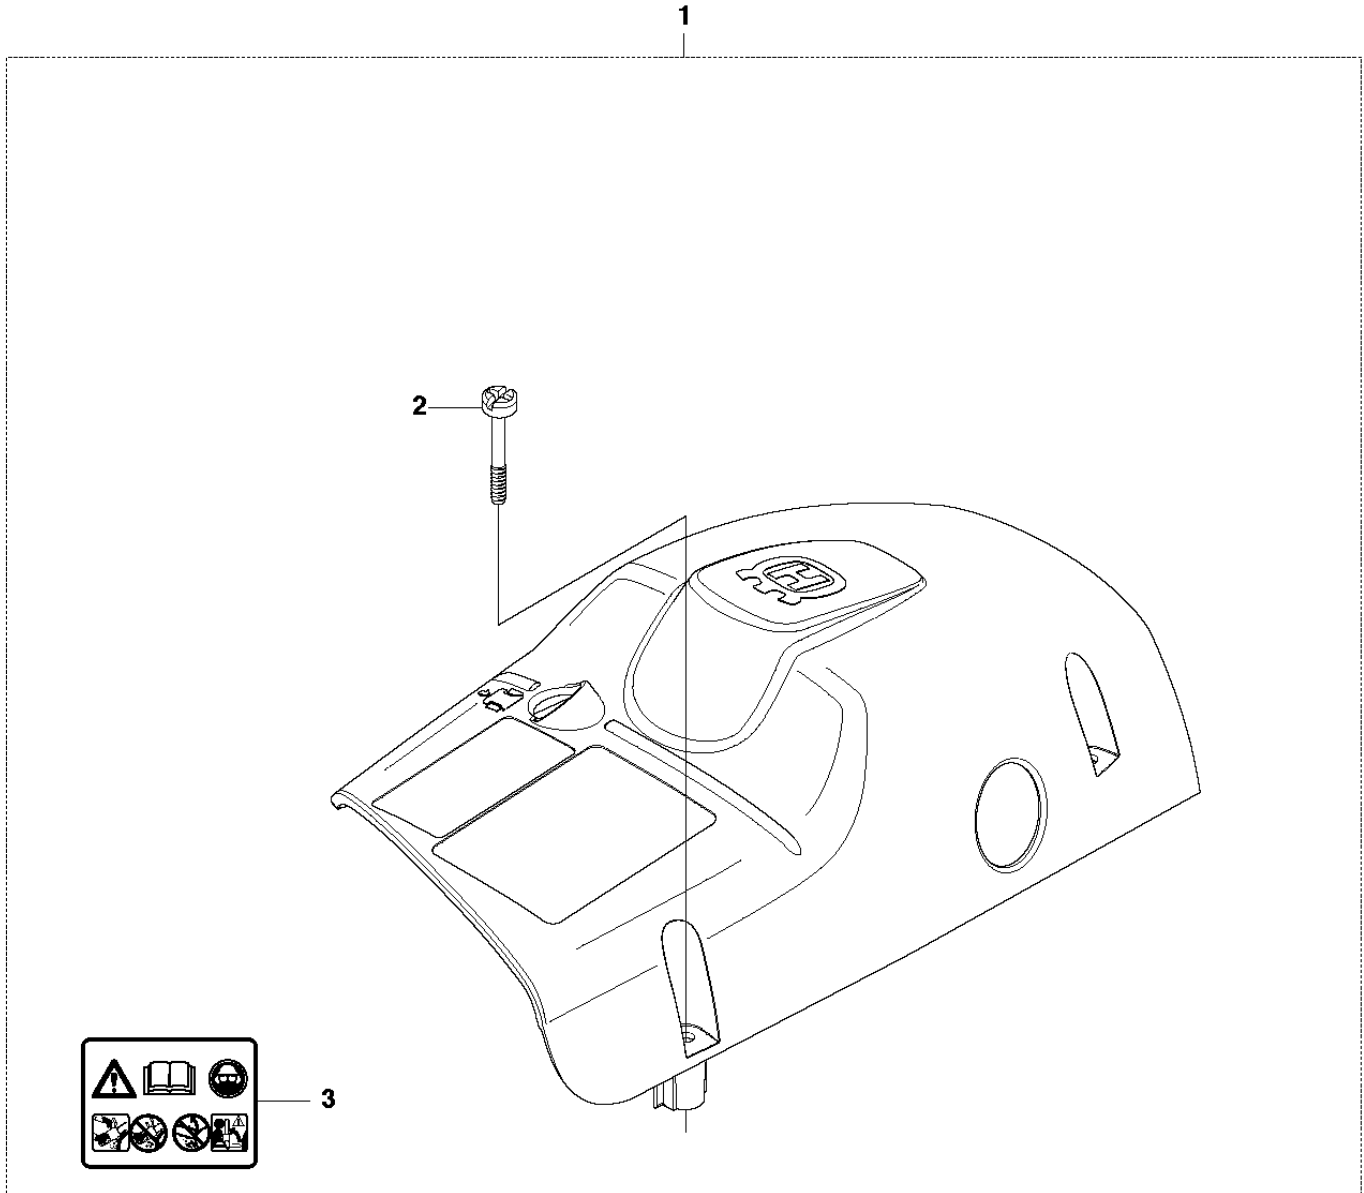

COVER

C 455e, 455
COVER

Ref.	Article N.	Description	Qty	Kit
1	537308901	CYLINDER COVER	1	-
2	503203476	SCREW	3	-
3	503987401	LABEL	1	-