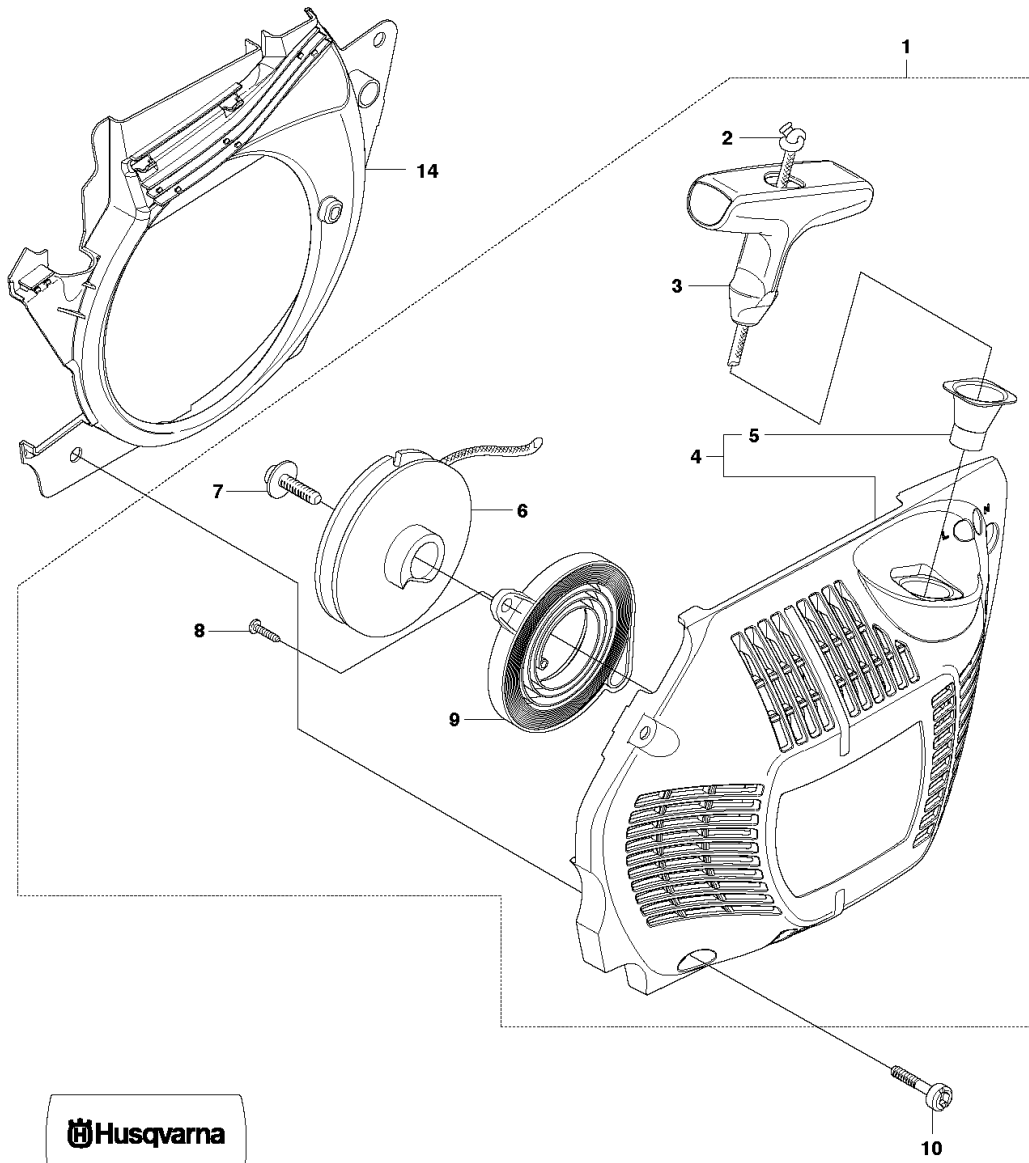

STARTER

D 455e, 455
STARTER

Ref.	Article N.	Description	Qty	Kit
1	537284201	STARTER ASSY	1	-
2	505305125	STARTER ROPE	1	-