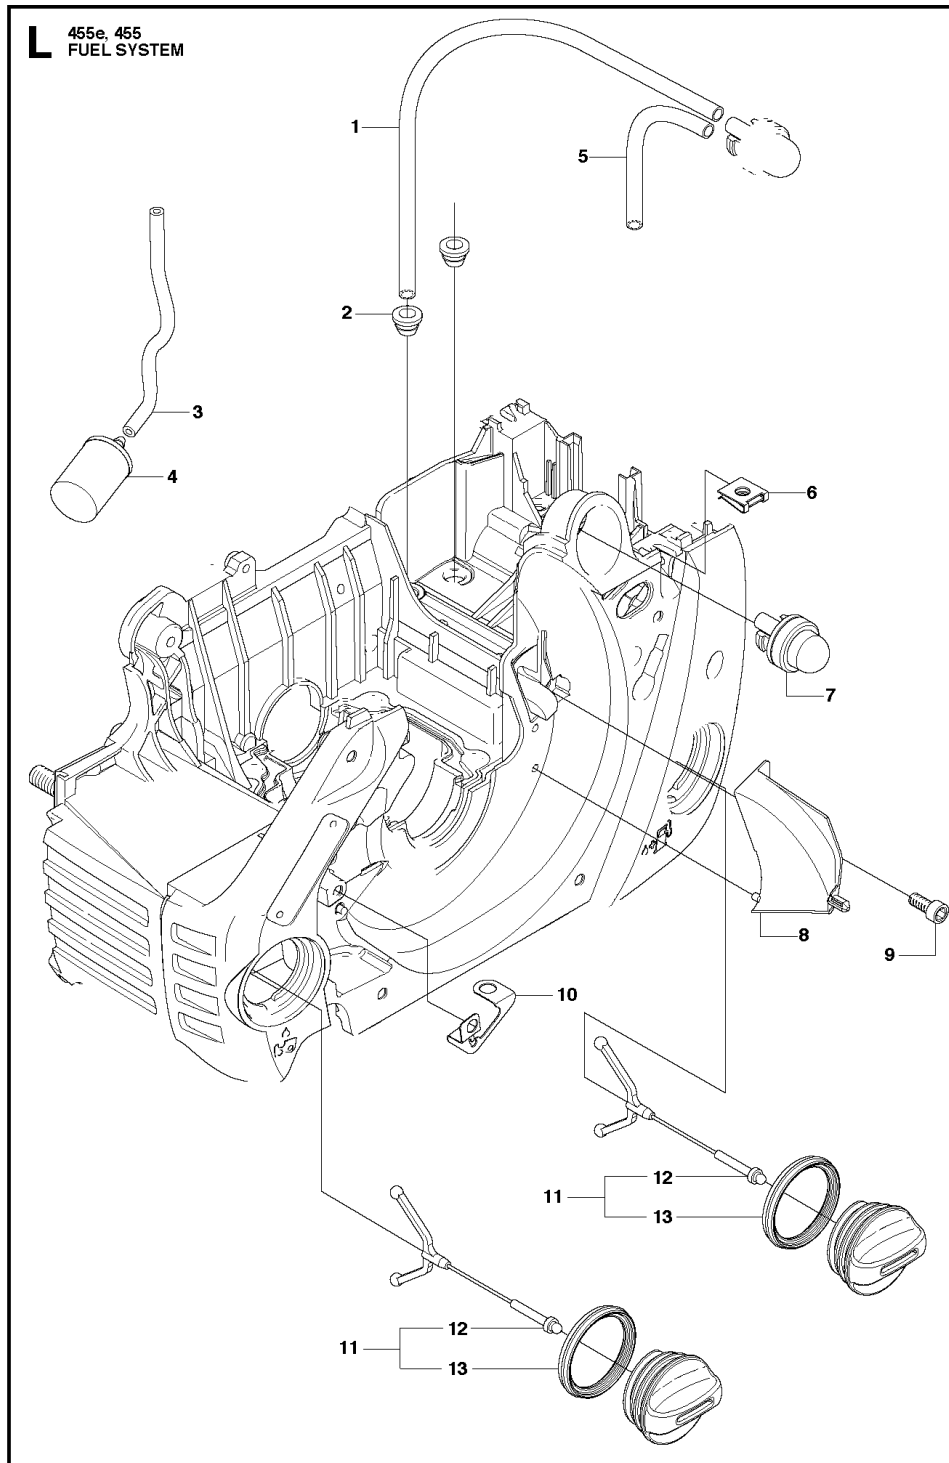

FUEL SYSTEM

Ref.	Article N.	Description	Qty	Kit
1	537042408	FUEL HOSE	1	-
2	503735801	BUSHING	2	-