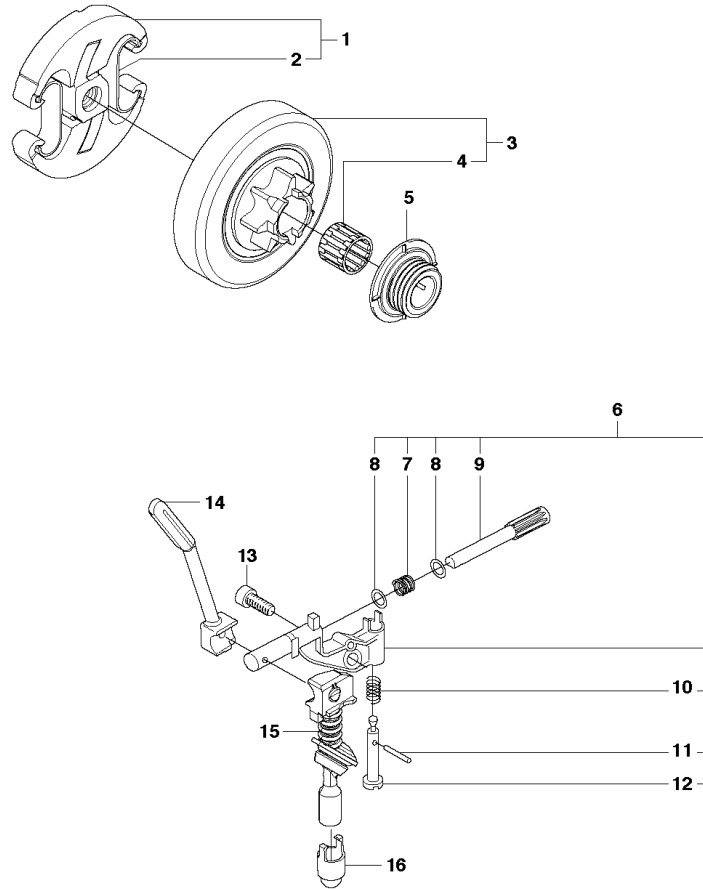

CLUTCH AND OIL PUMP

B 455e, 455
CLUTCH & OIL PUMP

Ref.	Article N.	Description	Qty	Kit
1	537110503	CLUTCH ASSY	1	-
2	537359101	CLUTCH SPRING	2	-