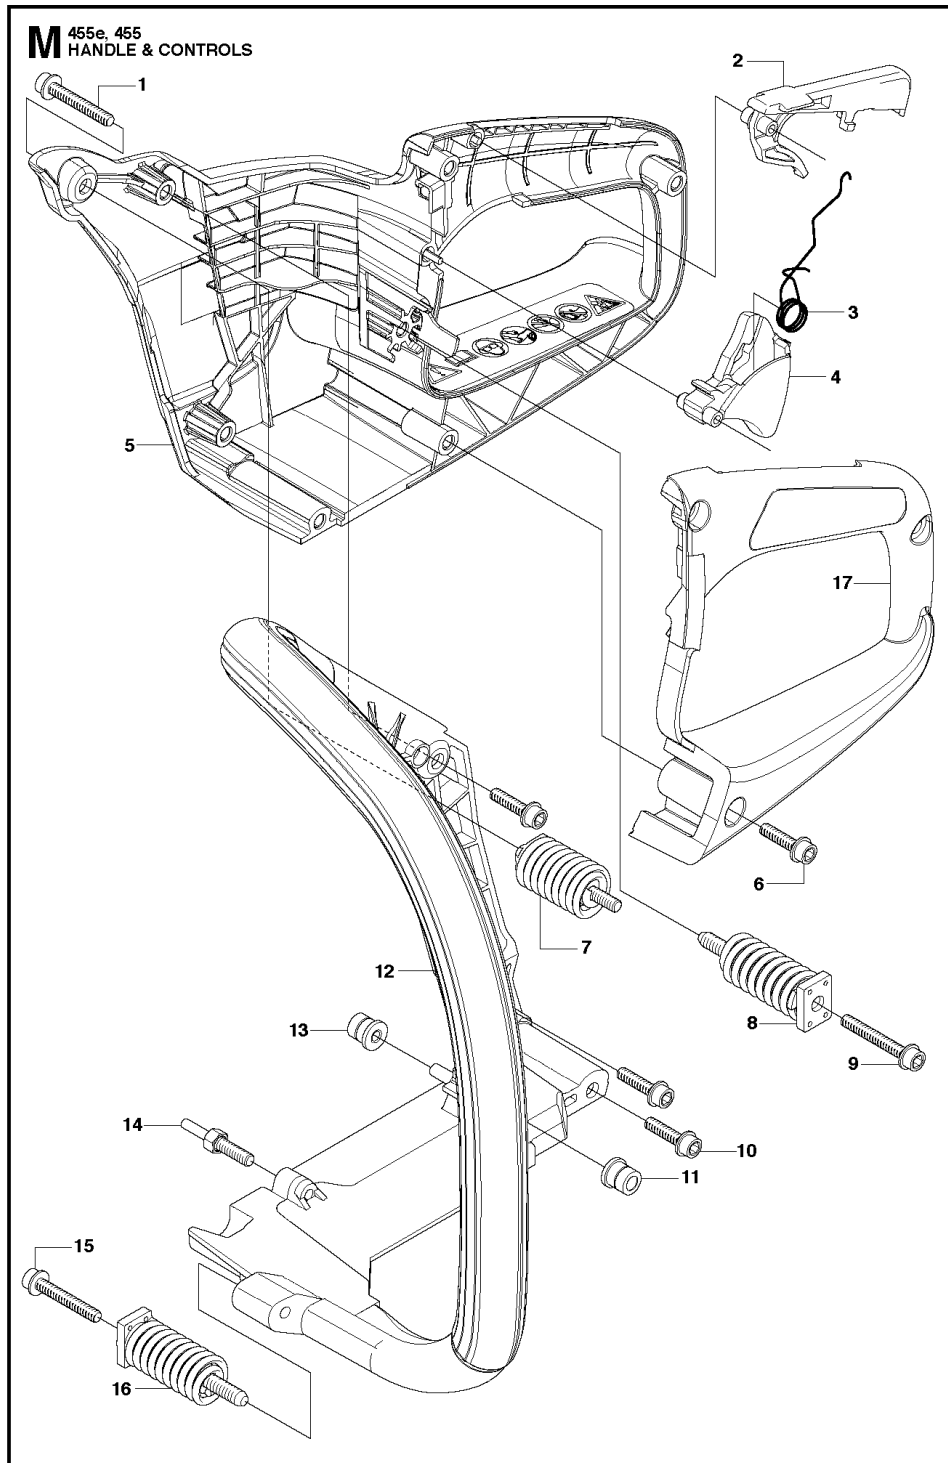

Ref.	Article N.	Description	Qty	Kit
7	537298601	LABEL	1	-
8	537043001	BRAKE BAND ASSY	1	-
9	503855201	GUIDE BUSHING	1	-
10	537108002	HUB CAP	1	-
11	537017401	BEARING SLEEVE	1	-
12	537286601	PAWL	1	-
13	537089001	WEAR PROTECTION	1	-
14	503217010	SCREW CCRPANT	4	-
15	575260404	CHAIN TENSIONER KIT	1	-
16	503217010	SCREW CCRPANT	1	-
17	537286401	COVER	1	-
18	537079402	WORM WHEEL	1	-
19	503230063	WASHER	1	-
20	740480702	O-RING	1	-
21	503220001	HEXAGON NUT	2	-

Ref.	Article N.	Description	Qty	Kit
1	585236301	DECOMPRESSION VALVE	1	-
2	503552201	PLUG	1	-

Ref.	Article N.	Description	Qty	Kit
3	577484001	SPARK PLUG <i>HQT-1</i>	1	-
4	503424301	IMPULSE NIPPLE	1	-
5	537320402	CYLINDER KIT <i>455</i>	1	-
6	537245801	GASKET	1	-
7	537245701	GASKET	1	-
8	503200527	SCREW IHSCM	4	-
9	503289050	PISTON RING <i>455</i>	1	-
10	537293004	PISTON ASSY <i>455</i>	1	-
11	737431200	SNAP RING	2	-
12	501861801	NEEDLE BEARING	1	-

ELECTRICAL

E 455e, 455
ELECTRICAL

Ref.	Article N.	Description	Qty	Kit
1	537292701	FLYWHEEL ASSY	1	-
2	529271101	SPRING	2	-

Ref.	Article N.	Description	Qty	Kit
3	537245601	STARTER PAWL	2	-
4	501819903	SCREW	2	-
5	503220401	NUT	1	-
6	501485402	SPARK PLUG CAP	1	-
7	537272701	WIRING ASSY	1	-
8	544047001	IGNITION MODULE	1	-
8	544047003	IGNITION MODULE <i>With spark plug cap</i>	1	-
9	503215525	SCREW IHSCT	2	-

HANDLE AND CONTROLS

Ref.	Article N.	Description	Qty	Kit
1	503218876	SCREW IHSCT	1	-
2	502440201	THROTTLE LOCKOUT	1	-

Ref.	Article N.	Description	Qty	Kit
3	503998601	RECOIL SPRING	1	-
4	537260503	THROTTLE TRIGGER	1	-
5	580945901	REAR HANDLE	1	-
6	503210270	SCREW IHSCT	3	-
7	537304601	ANTIVIBRATION ELEMENT	1	-
8	503854101	ANTIVIBRATION ELEMENT	1	-
9	503218876	SCREW IHSCT	1	-
10	503210270	SCREW IHSCT	3	-
11	503869201	BUSHING	1	-
12	537230502	FRONT HANDLE	1	-
13	503869201	BUSHING	3	-
14	537242901	SCREW	1	-
15	503218876	SCREW IHSCT	1	-
16	503923101	ANTIVIBRATION ELEMENT	1	-
17	537230704	HUB CAP	1	-