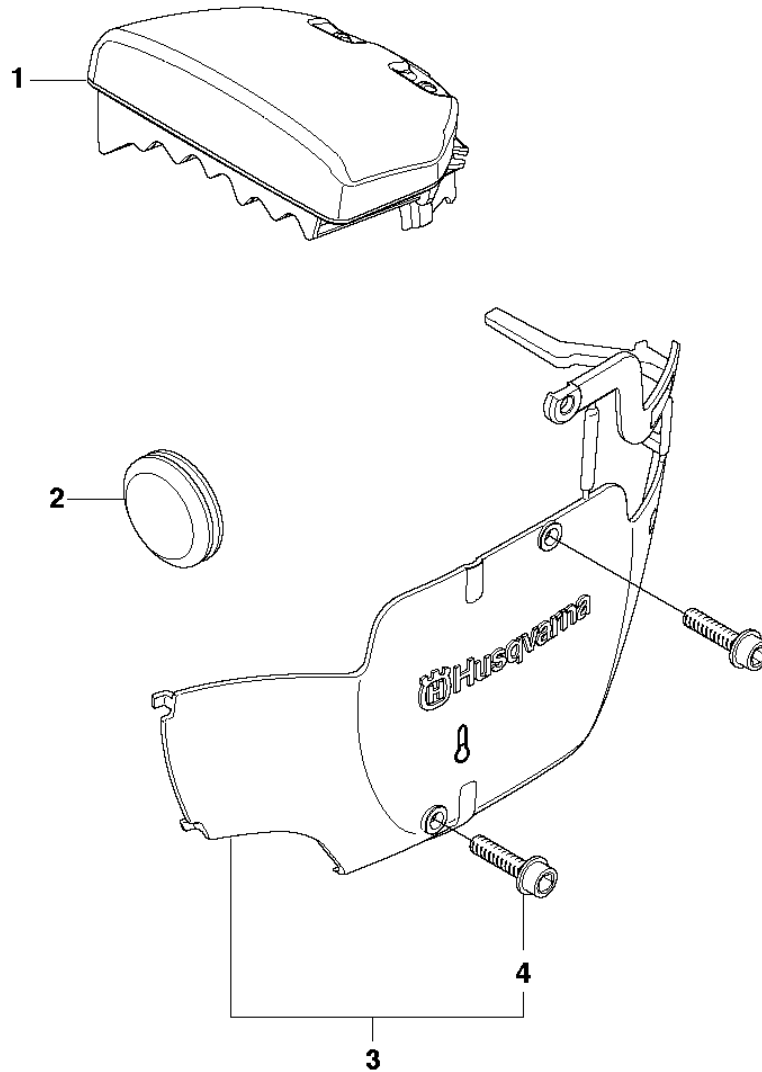

WINTER KIT

Q 455e, 455 WINTER KIT

Ref.	Article N.	Description	Qty	Kit
1	537255701	AIR FILTER ASSY <i>μ80</i>	1	-
2	503405901	WINTER PLUG	1	-
3	537356001	WINTER KIT	1	-
4	503217016	SCREW CCRPANT	2	-