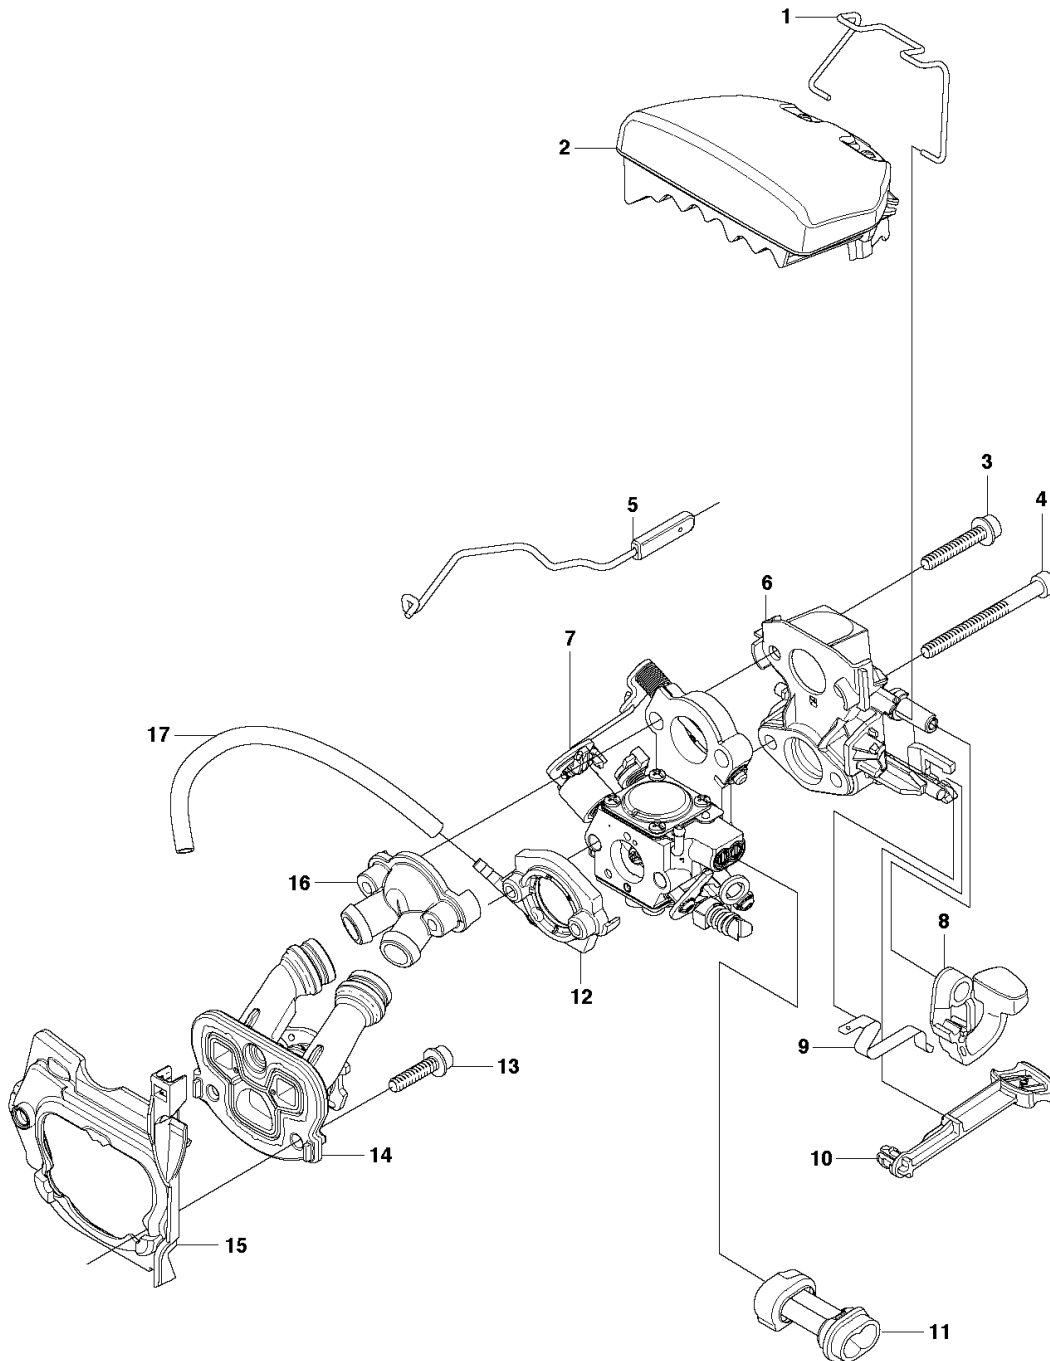

CARBURETOR AND AIR FILTER

G 455e, 455
CARBURETOR & AIR FILTER

Ref.	Article N.	Description	Qty	Kit
1	537304901	CLAMP	1	-
2	537255701	AIR FILTER ASSY <i>μ80</i>	1	-