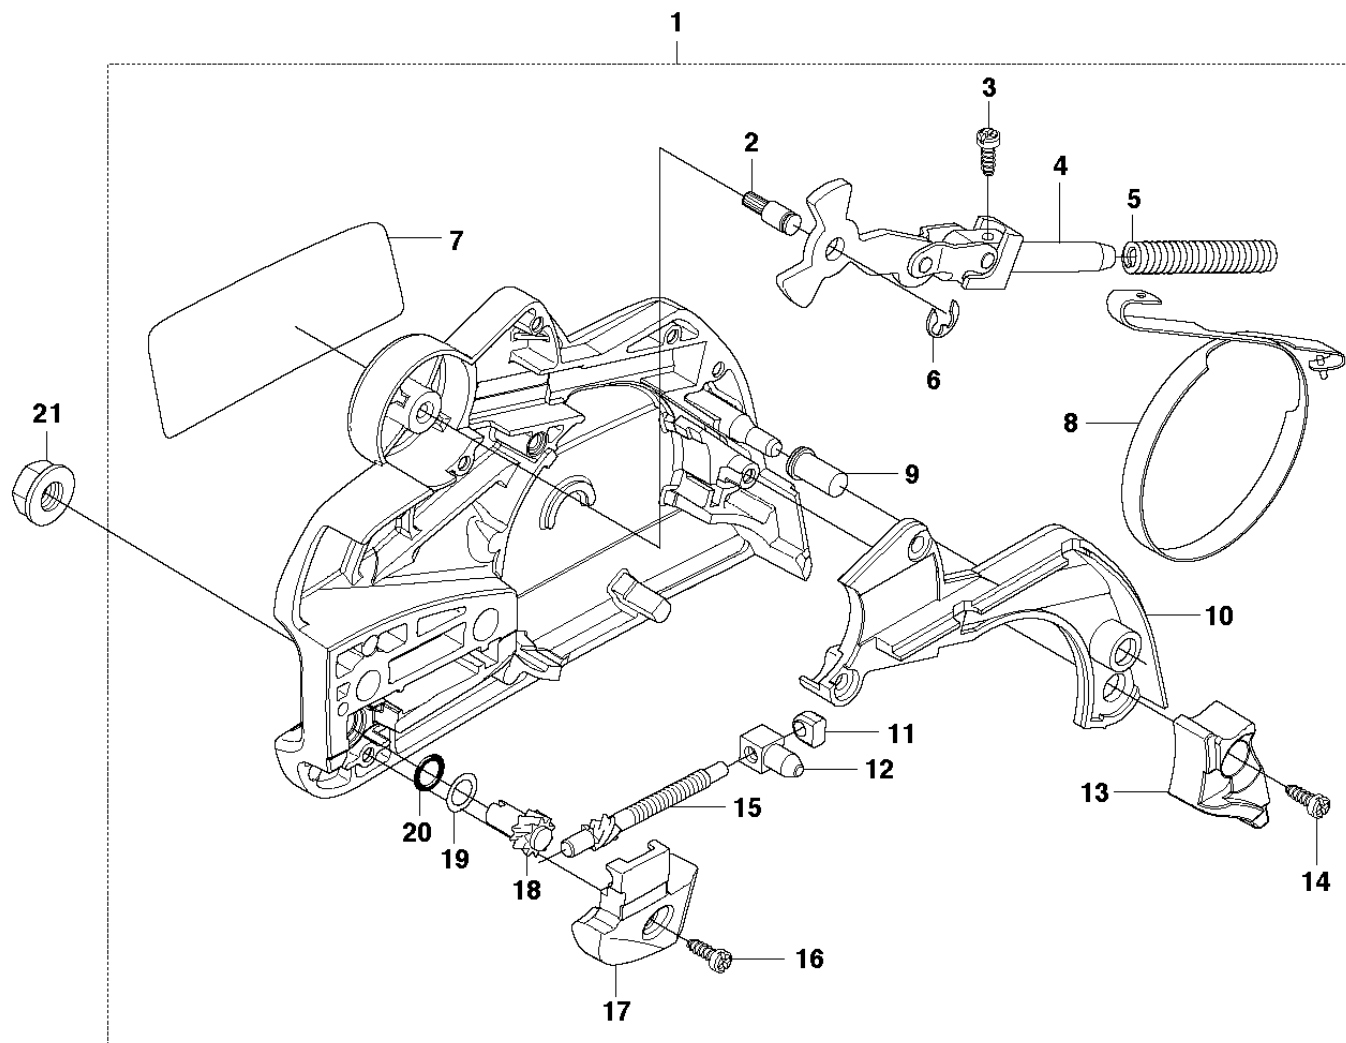

Ref.	Article N.	Description	Qty	Kit
44	505316736	RING	1	-
45	537407101	LEVER	1	-
46	501468701	SCREW	1	-
47	537407601	LEVER	1	-
48	501468701	SCREW	1	-
49	503564201	SPRING	1	-
50	537408201	SCREW	1	-
51	505278401	KIT <i>A = Set of Gaskets</i>	1	-
52	502847301	NEEDLE <i>Low Speed</i>	1	-

CLUTCH AND OIL PUMP

B 455e, 455
CLUTCH & OIL PUMP

Ref.	Article N.	Description	Qty	Kit
1	537110503	CLUTCH ASSY	1	-
2	537359101	CLUTCH SPRING	2	-

Ref.	Article N.	Description	Qty	Kit
3	537291604	CLUTCH DRUM ASSY <i>8x7 SPUR</i>	1	-
3	537291702	CLUTCH DRUM ASSY <i>.325x7 SPUR</i>	1	-
4	503255201	NEEDLE BEARING	1	-
5	537252601	PUMP PINION	1	-
6	544180104	OIL PUMP ASSY	1	-
7	503891601	SPRING	1	-
8	503230060	WASHER	1	-
9	537069302	PUMP PISTON	1	-
10	503891501	SPRING	1	-
11	721116430	GROOVED PIN	1	-
12	537027101	ADJUSTER	1	-
13	503217416	SCREW IHSCT	1	-
14	537261501	OIL PRESSURE HOSE	1	-
15	585514001	OIL HOSE	1	-
16	510044301	OIL SCREEN	1	-

CLUTCH COVER

A2 455 Rancher CLUTCH COVER

Ref.	Article N.	Description	Qty	Kit
1	537286301	CLUTCH COVER ASSY <i>Orange with label</i>	1	-
1	537286307	CLUTCH COVER ASSY <i>Grey with molded Husqvarna logo</i>	1	-
2	503892901	PIN	1	-
3	503217010	SCREW CCRPANT	1	-
4	503890802	KNEE JOINT ASSY	1	-
5	503465901	BRAKE SPRING	1	-
6	735310820	E-CLIP	1	-

Ref.	Article N.	Description	Qty	Kit
7	537298601	LABEL	1	-
8	537043001	BRAKE BAND ASSY	1	-
9	503855201	GUIDE BUSHING	1	-
10	537108002	HUB CAP	1	-
11	537017401	BEARING SLEEVE	1	-
12	537286601	PAWL	1	-
13	537089001	WEAR PROTECTION	1	-
14	503217010	SCREW CCRPANT	4	-
15	575260404	CHAIN TENSIONER KIT	1	-
16	503217010	SCREW CCRPANT	1	-
17	537286401	COVER	1	-
18	537079402	WORM WHEEL	1	-
19	503230063	WASHER	1	-
20	740480702	O-RING	1	-
21	503220001	HEXAGON NUT	2	-