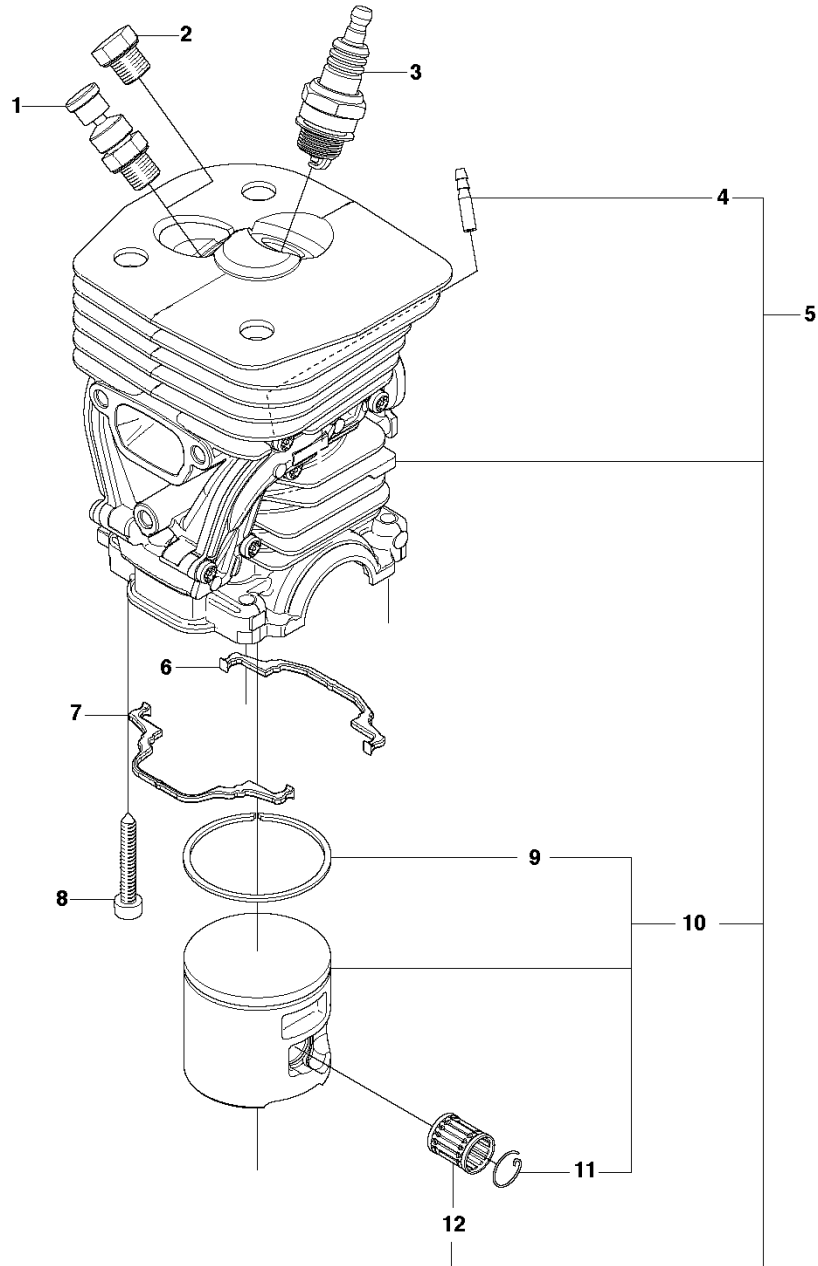

CLUTCH AND OIL PUMP

B 455e, 455
CLUTCH & OIL PUMP

Ref.	Article N.	Description	Qty	Kit
1	537110503	CLUTCH ASSY	1	-
2	537359101	CLUTCH SPRING	2	-

Ref.	Article N.	Description	Qty	Kit
3	537291604	CLUTCH DRUM ASSY <i>8x7 SPUR</i>	1	-
3	537291702	CLUTCH DRUM ASSY <i>.325x7 SPUR</i>	1	-
4	503255201	NEEDLE BEARING	1	-
5	537252601	PUMP PINION	1	-
6	544180104	OIL PUMP ASSY	1	-
7	503891601	SPRING	1	-
8	503230060	WASHER	1	-
9	537069302	PUMP PISTON	1	-
10	503891501	SPRING	1	-
11	721116430	GROOVED PIN	1	-
12	537027101	ADJUSTER	1	-
13	503217416	SCREW IHSCT	1	-
14	537261501	OIL PRESSURE HOSE	1	-
15	585514001	OIL HOSE	1	-
16	510044301	OIL SCREEN	1	-

Ref.	Article N.	Description	Qty	Kit
7	537298601	LABEL	1	-
8	537043001	BRAKE BAND ASSY	1	-
9	503855201	GUIDE BUSHING	1	-
10	537108002	HUB CAP	1	-
11	537017401	BEARING SLEEVE	1	-
12	537286601	PAWL	1	-
13	537089001	WEAR PROTECTION	1	-
14	503217010	SCREW CCRPANT	4	-
15	575260404	CHAIN TENSIONER KIT	1	-
16	503217010	SCREW CCRPANT	1	-
17	537286401	COVER	1	-
18	537079402	WORM WHEEL	1	-
19	503230063	WASHER	1	-
20	740480702	O-RING	1	-
21	503220001	HEXAGON NUT	2	-

CRANKSHAFT

J 455e, 455
CRANKSHAFT

Ref.	Article N.	Description	Qty	Kit
1	537314002	CRANKSHAFT ASSY	1	-
2	503261901	SEALING	2	-
3	503251602	BALL BEARING	2	-
4	501861801	NEEDLE BEARING	1	-

CYLINDER PISTON

H 455e, 455
CYLINDER PISTON

Ref.	Article N.	Description	Qty	Kit
1	585236301	DECOMPRESSION VALVE	1	-
2	503552201	PLUG	1	-

Ref.	Article N.	Description	Qty	Kit
3	577484001	SPARK PLUG <i>HQT-1</i>	1	-
4	503424301	IMPULSE NIPPLE	1	-
5	537320402	CYLINDER KIT <i>455</i>	1	-
6	537245801	GASKET	1	-
7	537245701	GASKET	1	-
8	503200527	SCREW IHSCM	4	-
9	503289050	PISTON RING <i>455</i>	1	-
10	537293004	PISTON ASSY <i>455</i>	1	-
11	737431200	SNAP RING	2	-
12	501861801	NEEDLE BEARING	1	-