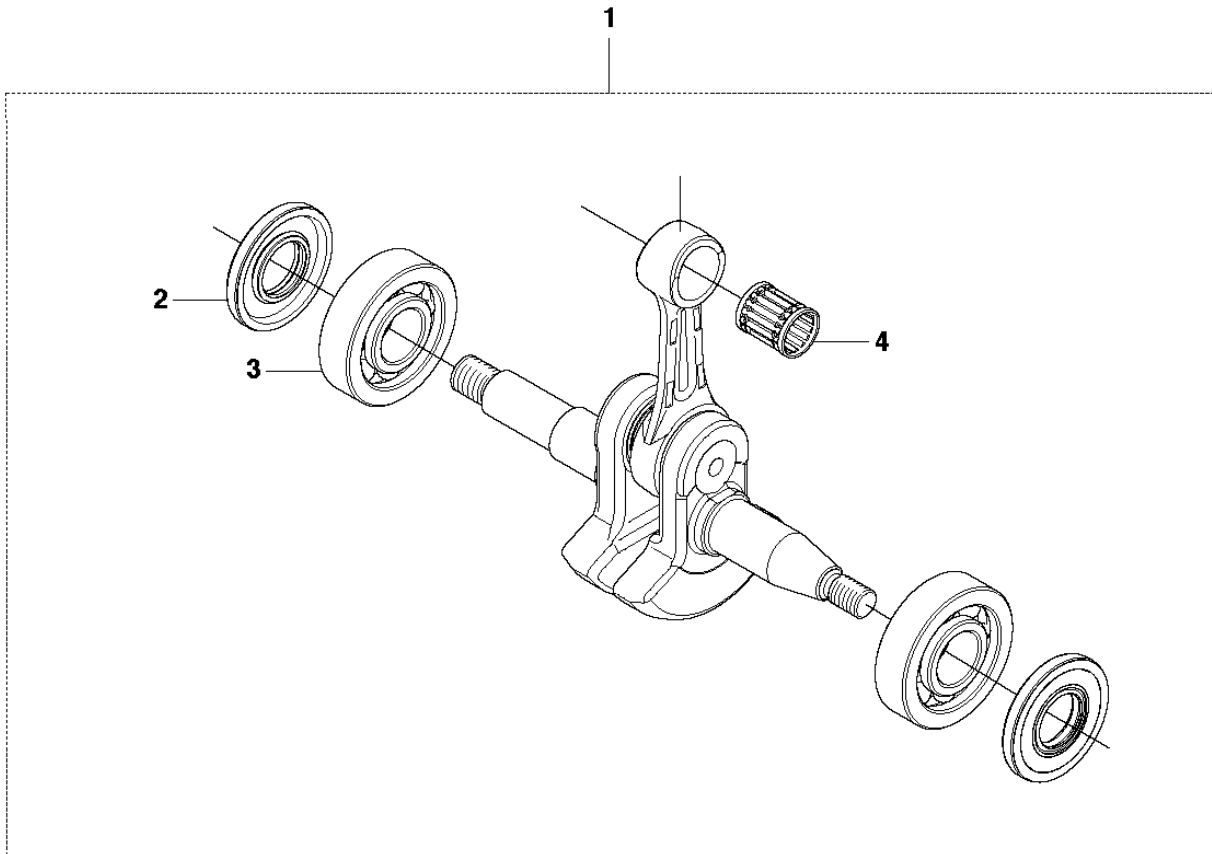

CRANKSHAFT

J 455e, 455
CRANKSHAFT

Ref.	Article N.	Description	Qty	Kit
1	537314002	CRANKSHAFT ASSY	1	-
2	503261901	SEALING	2	-
3	503251602	BALL BEARING	2	-
4	501861801	NEEDLE BEARING	1	-