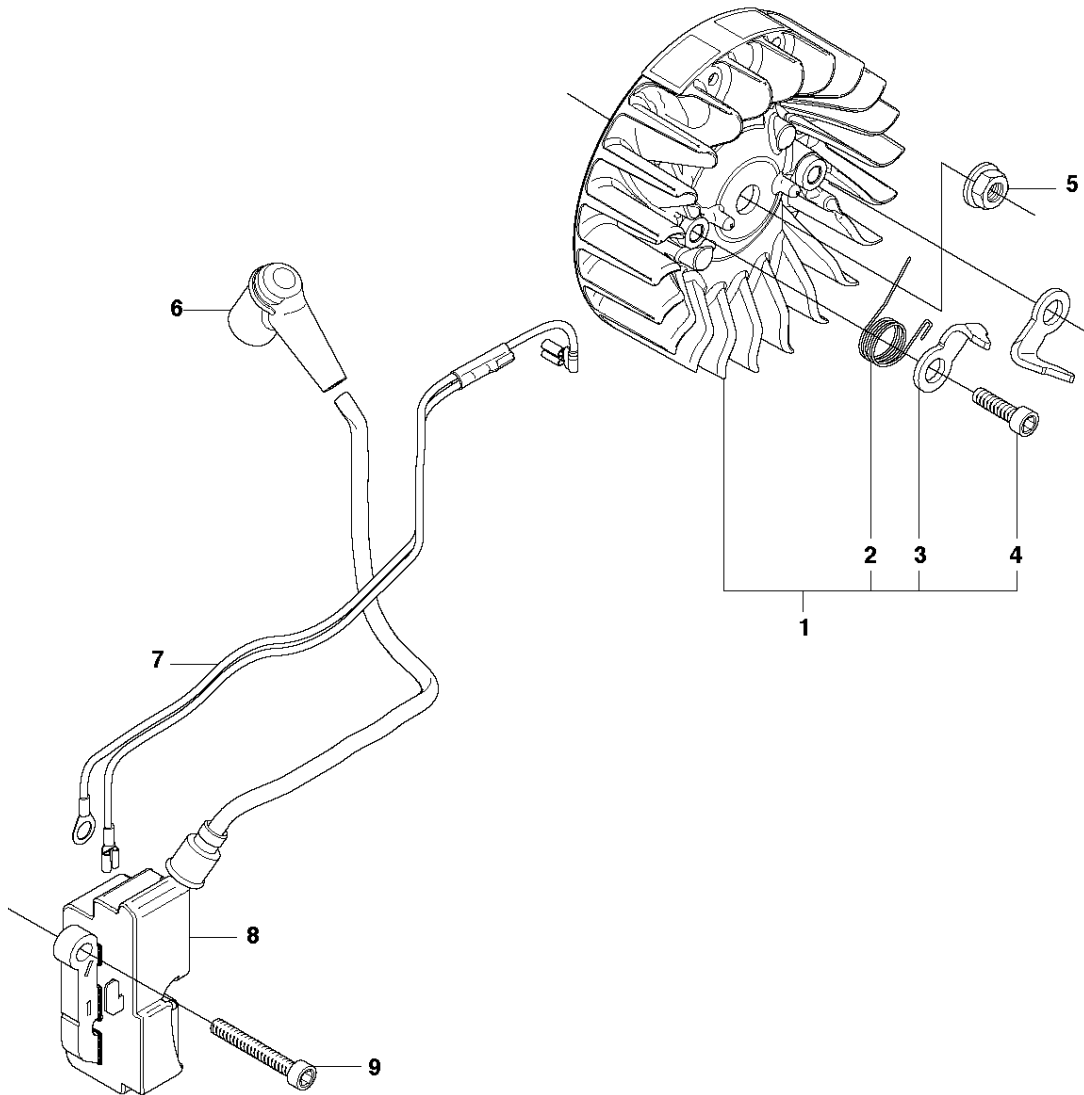

ELECTRICAL

E 455e, 455
ELECTRICAL

Ref.	Article N.	Description	Qty	Kit
1	537292701	FLYWHEEL ASSY	1	-
2	529271101	SPRING	2	-