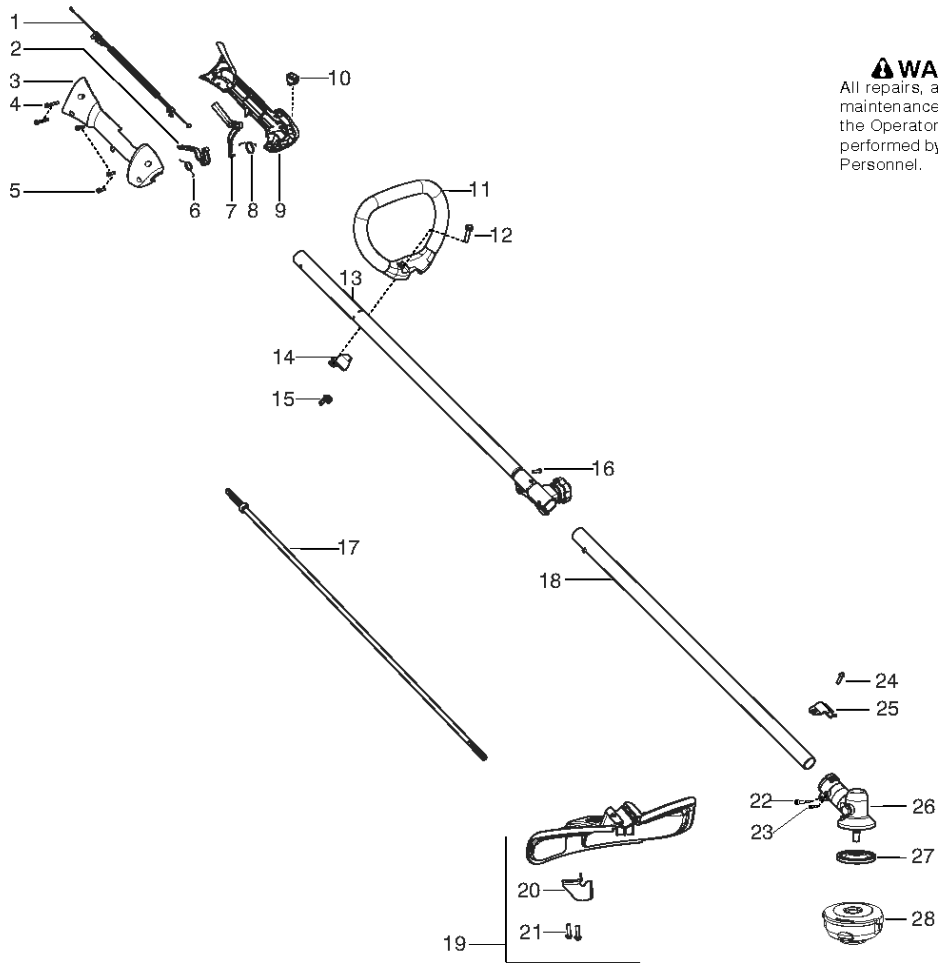

Serial Number - 2012-090N and lower, please use the following parts:
Ref.# 1 - 545173401 - Thrust Bearing
Ref.# 2 - 530016420 - Thrust Washer
Ref.# 3 - 530150039 - Assy. - Clutch Drum

Serial Number - 2012-091N and higher, please use the following parts:
Ref.# 1 - Thrust Bearing is NOT REQUIRED
Ref.# 2 - Thrust Washer is NOT REQUIRED
Ref.# 3 - 580446601 - Kit - Clutch Drum

Ref.	Article N.	Description	Qty	Kit
1	545173401	BEARING	1	-
2	530016420	WASHER - THRUST	1	-
3	530150039	CLUTCH DRUM <i>S/N 2012-090N AND LOWER</i>	1	-
3	580446601	KIT <i>CLUTCH DRUM - S/N 2012-091N AND HIGHER</i>	1	-

SHAFT & HANDLE

For 2009 up to 2010

WARNING

All repairs, adjustments and maintenance not described in the Operator's Manual must be performed by Qualified Service Personnel.

Ref.	Article N.	Description	Qty	Kit
1	545125301	WIRE	1	-
2	545066001	TRIGGER	1	-
3	545062001	HANDLE	1	-
4	530016448	SCREW	1	-
5	530016449	SCREW	1	-
6	530016454	RETURN SPRING	1	-
7	530059804	THROTTLE LOCK	1	-
8	545045601	RETURN SPRING	1	-
9	545067001	HANDLE	1	-
10	545030601	KIT	1	-
11	545042201	HANDLE	1	-
12	530015820	SCREW	1	-
13	545003370	KIT DRIVE SHAFT W/COUPLER	1	-

Ref.	Article N.	Description	Qty	Kit
14	530059185	CLAMP	1	-
15	530016152	WING NUT	1	-
16	530016344	SCREW	1	-
17	545132002	SHAFT FLEXIBLE	1	-
18	545180848	KIT DRIVESHAFT LOWER LD	1	-
19	545030901	COMBINATION GUARD	1	-
20	530052286	LINE	1	-
21	530015814	SCREW	1	-
22	530016014	SCREW	1	-
23	530016301	SCREW	1	-
24	530015771	SCREW	1	-
25	530057554	BRACKET	1	-
26	530096295	BEVEL GEAR	1	-
27	537234901	DRIVER ASSY	1	-
28	537338306	TRIMMER HEAD	1	-