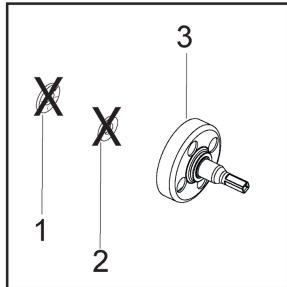

Serial Number - 2012-091N and higher, please use the following parts:
Ref.# 1 - Thrust Bearing is NOT REQUIRED
Ref.# 2 - Thrust Washer is NOT REQUIRED
Ref.# 3 - 580446601 - Kit - Clutch Drum

Ref.	Article N.	Description	Qty	Kit
1	545173401	BEARING	1	-
2	530016420	WASHER - THRUST	1	-
3	530150039	CLUTCH DRUM <i>S/N 2012-090N AND LOWER</i>	1	-
3	580446601	KIT <i>CLUTCH DRUM - S/N 2012-091N AND HIGHER</i>	1	-