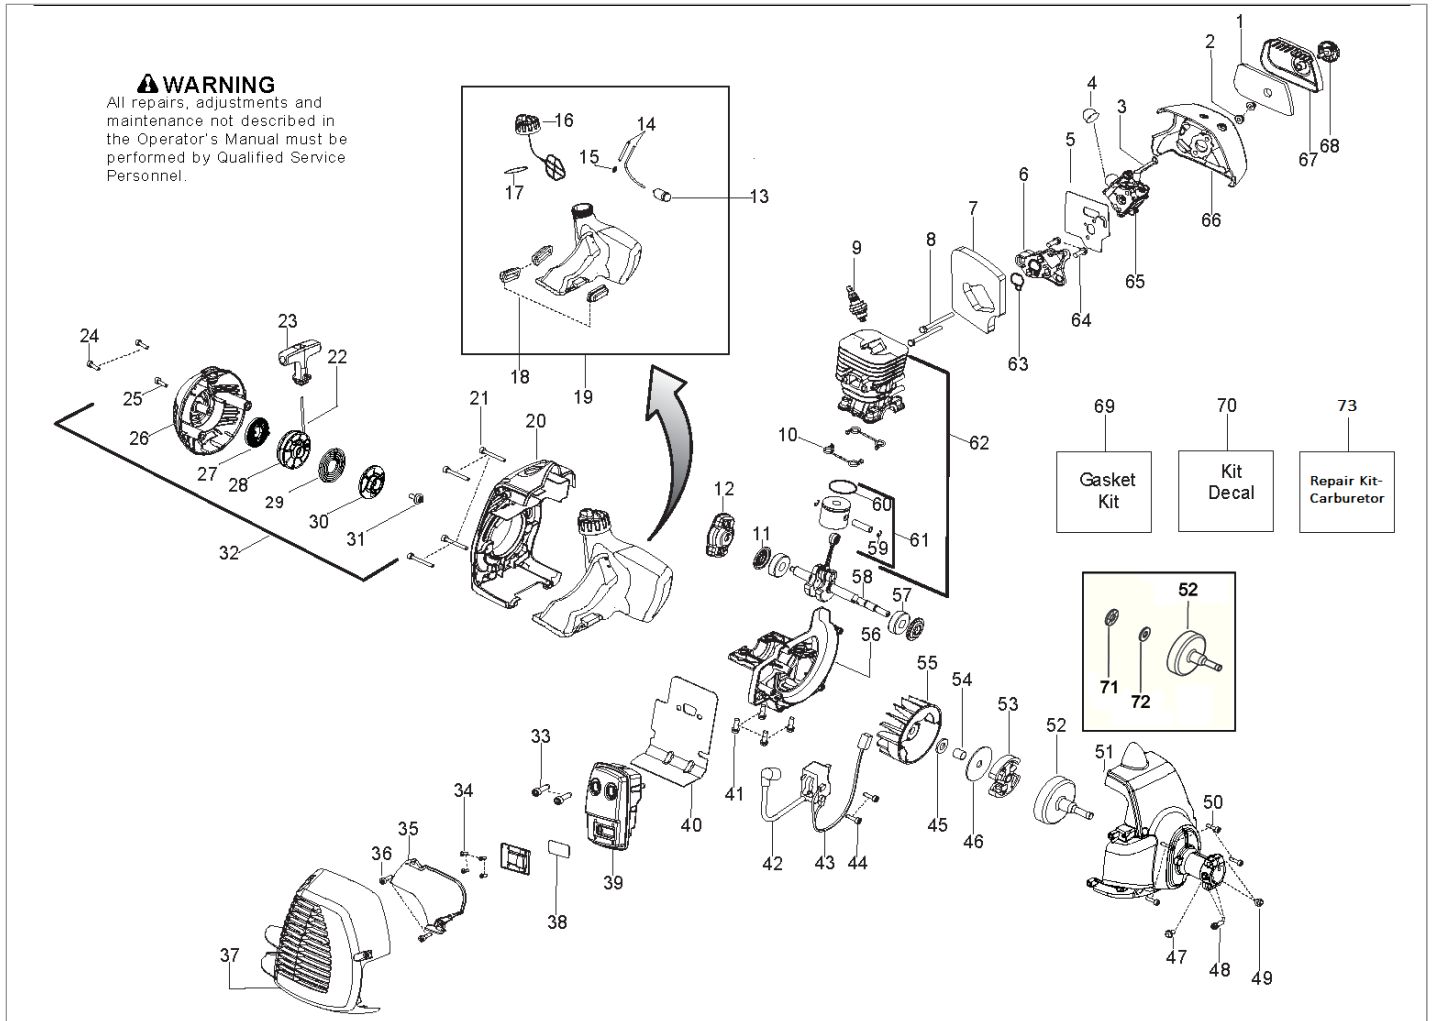

Product Catalog: /128LD

ENGINE

Ref.	Article N.	Description	Qty	Kit
1	530150253	AIR FILTER	1	-
2	530016101	NUT	1	-
3	530057844	LEVER <i>Fits Zama Carburetor, 4.3mm Shaft Hole</i>	1	-
3	595015001	CHOKE LEVER <i>Fits Ruixing Carburetor, 5mm shaft Hole</i>	1	-
4	530058709	BULB	1	-
5	545008084	GASKET KIT	1	-
6	530035596	ADAPTER	1	-
7	545008084	GASKET KIT	1	-
8	530016400	BOLT	1	-
9	952030201	SPARK PLUG	1	-
10	545008084	GASKET KIT	1	-

Serial Number - 2012-090N and lower, please use the following parts:
Ref.# 1 - 545173401 - Thrust Bearing
Ref.# 2 - 530016420 - Thrust Washer
Ref.# 3 - 530150039 - Assy. - Clutch Drum

Serial Number - 2012-091N and higher, please use the following parts:
Ref.# 1 - Thrust Bearing is NOT REQUIRED
Ref.# 2 - Thrust Washer is NOT REQUIRED
Ref.# 3 - 580446601 - Kit - Clutch Drum

Ref.	Article N.	Description	Qty	Kit
1	545173401	BEARING	1	-
2	530016420	WASHER - THRUST	1	-
3	530150039	CLUTCH DRUM <i>S/N 2012-090N AND LOWER</i>	1	-
3	580446601	KIT <i>CLUTCH DRUM - S/N 2012-091N AND HIGHER</i>	1	-