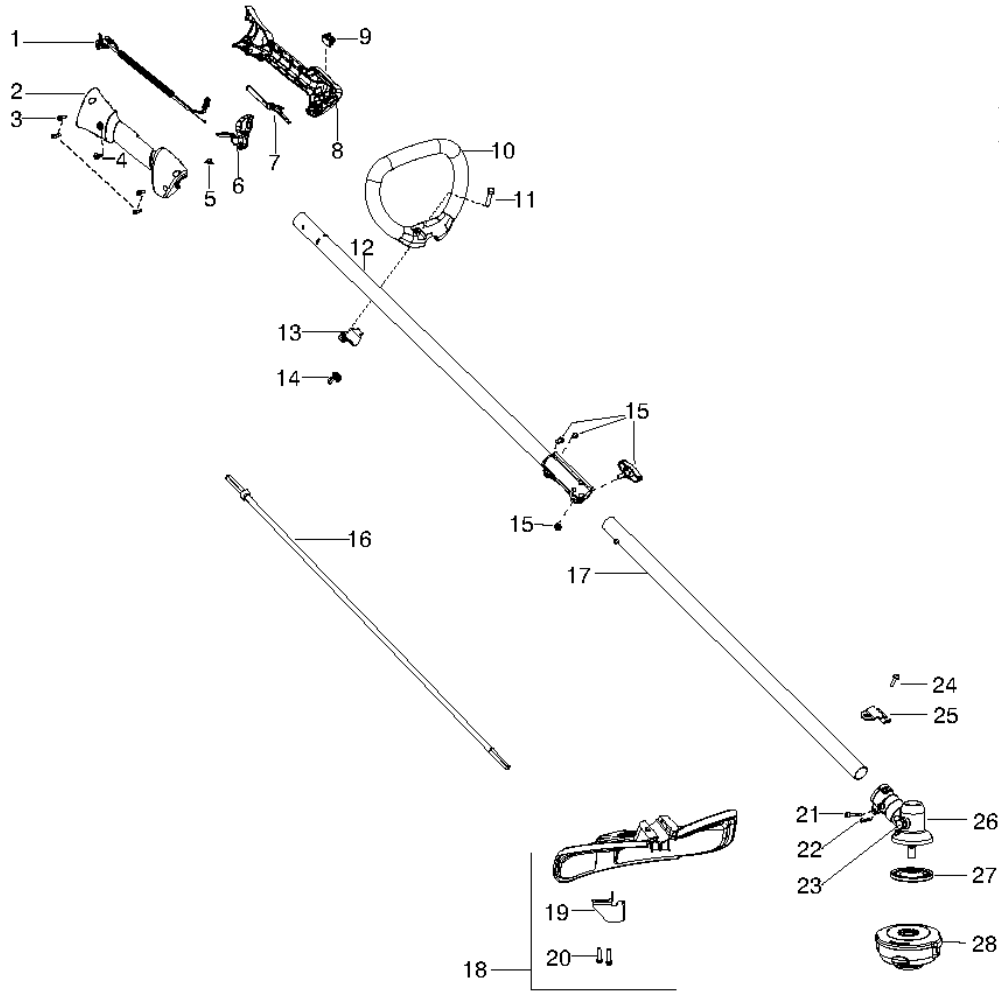

SHAFT & HANDLE

From 2010

⚠ WARNING

All repairs, adjustments and maintenance not described in the Operator's Manual must be performed by Qualified Service Personnel.

Ref.	Article N.	Description	Qty	Kit
1	576139401	ASSEMBLY 2010-72N AND LOWER, SEE SERVICE REFERENCE	1	-
2	545223001	THROTTLE 2010-72N AND LOWER, SEE SERVICE REFERENCE	1	-
3	530016449	SCREW 2010-72N AND LOWER, SEE SERVICE REFERENCE	1	-
4	530015805	SCREW 2010-72N AND LOWER, SEE SERVICE REFERENCE	1	-
5	530016454	RETURN SPRING	1	-
6	574355301	TRIGGER 2010-72N AND LOWER, SEE SERVICE REFERENCE	1	-
7	574355401	THROTTLE 2010-72N AND LOWER, SEE SERVICE REFERENCE	1	-
8	545223201	HOUSING 2010-72N AND LOWER, SEE SERVICE REFERENCE	1	-