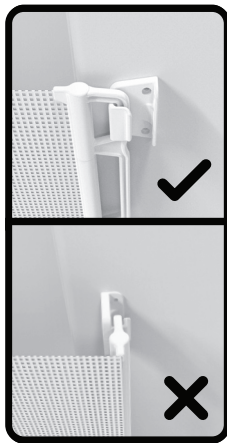

2

Ultimate Retractable Gate Template 2
Codes: #2738
Print at home - Scale 100%

CAUTION: Check printed template against gate to confirm correct sizing and hole positions before installing.

(US Letter)

Perma Child Safety
next generation safety

OUTSIDE INSIDE

2

CATCH
SIDE

Template 2
Top

Middle
↓

↑
Top

INSIDE
MOUNTING

OUTSIDE
MOUNTING

Template 2
Middle (Top)

Middle
↓

↑
Middle

1. Print at 100% scale
2. Cut out templates
3. Join each section with tape

CAUTION:
Check printed template against gate to confirm correct sizing and hole positions before installing.