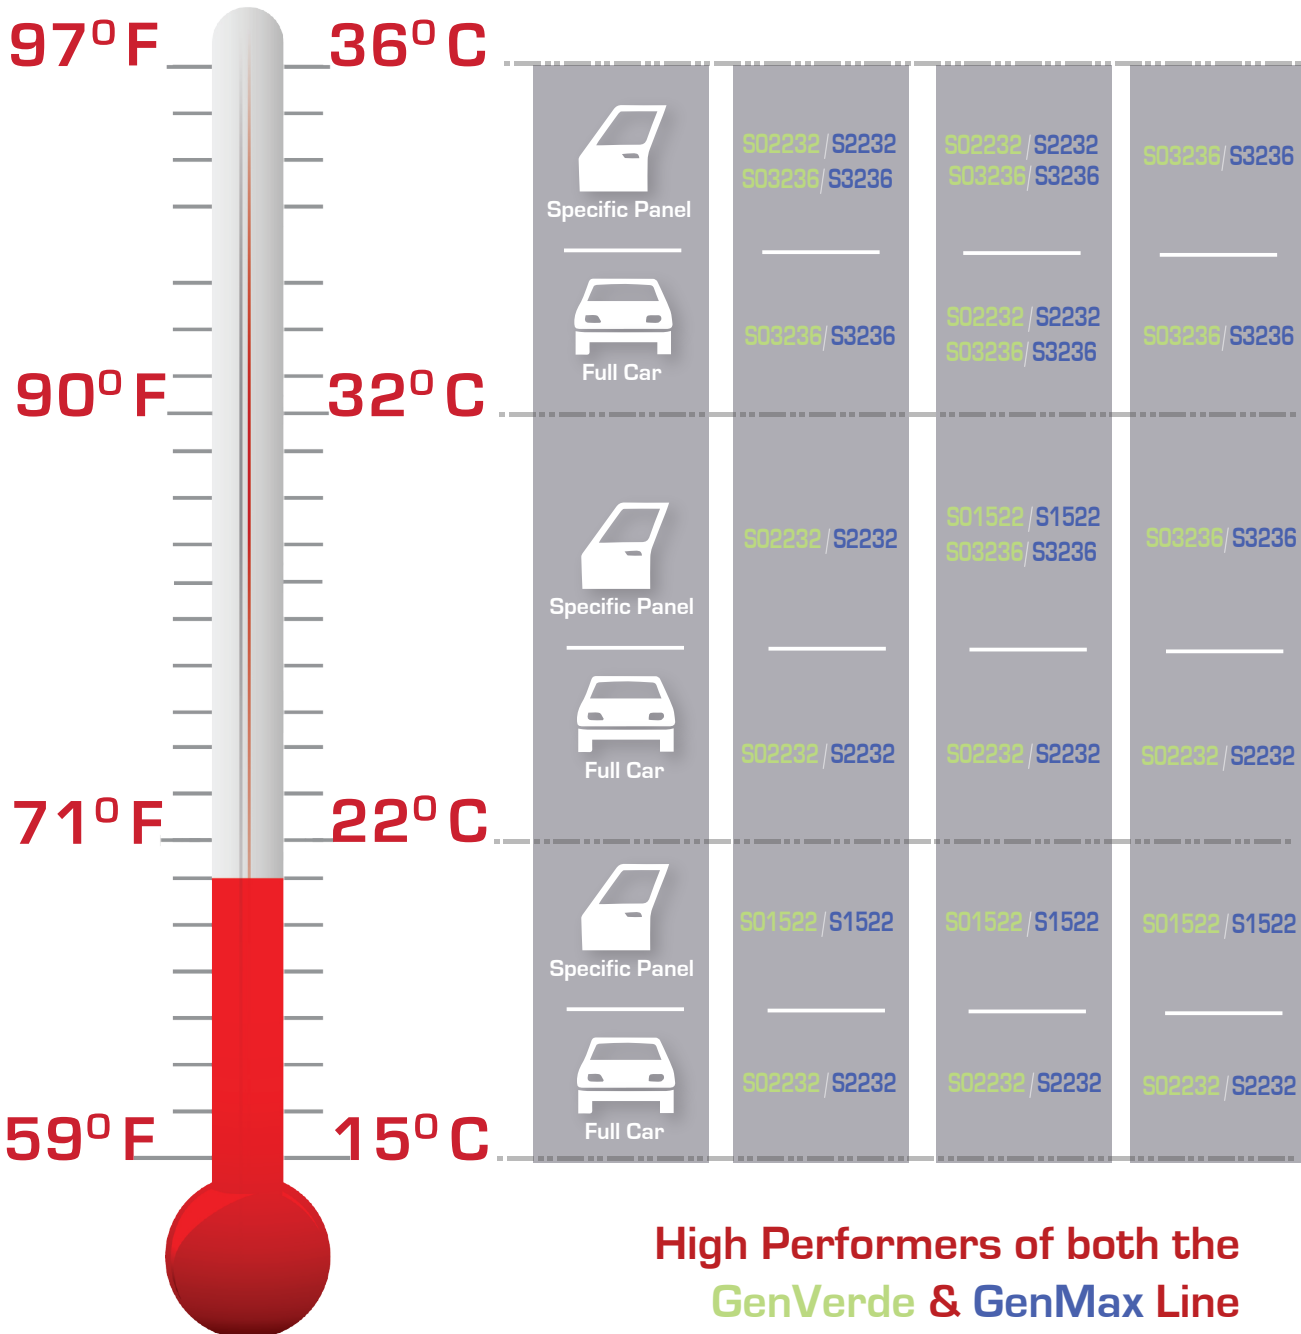

Reducer TDS

Legend

Green = GenVerde

Blue = GenMax

PARTS

Opaque
Colors

Bicoat

Clear
Top
Coat

High Performers of both the
GenVerde & GenMax Line

ONE OF THE MAIN CHARACTERISTICS OF THE REDUCERS IS POSSIBILITIES OF COVERING LARGE AREAS IN ALL CLIMATE CONDITIONS. UNIVERSAL REDUCER, SO25, IS ALSO AVAILABLE.