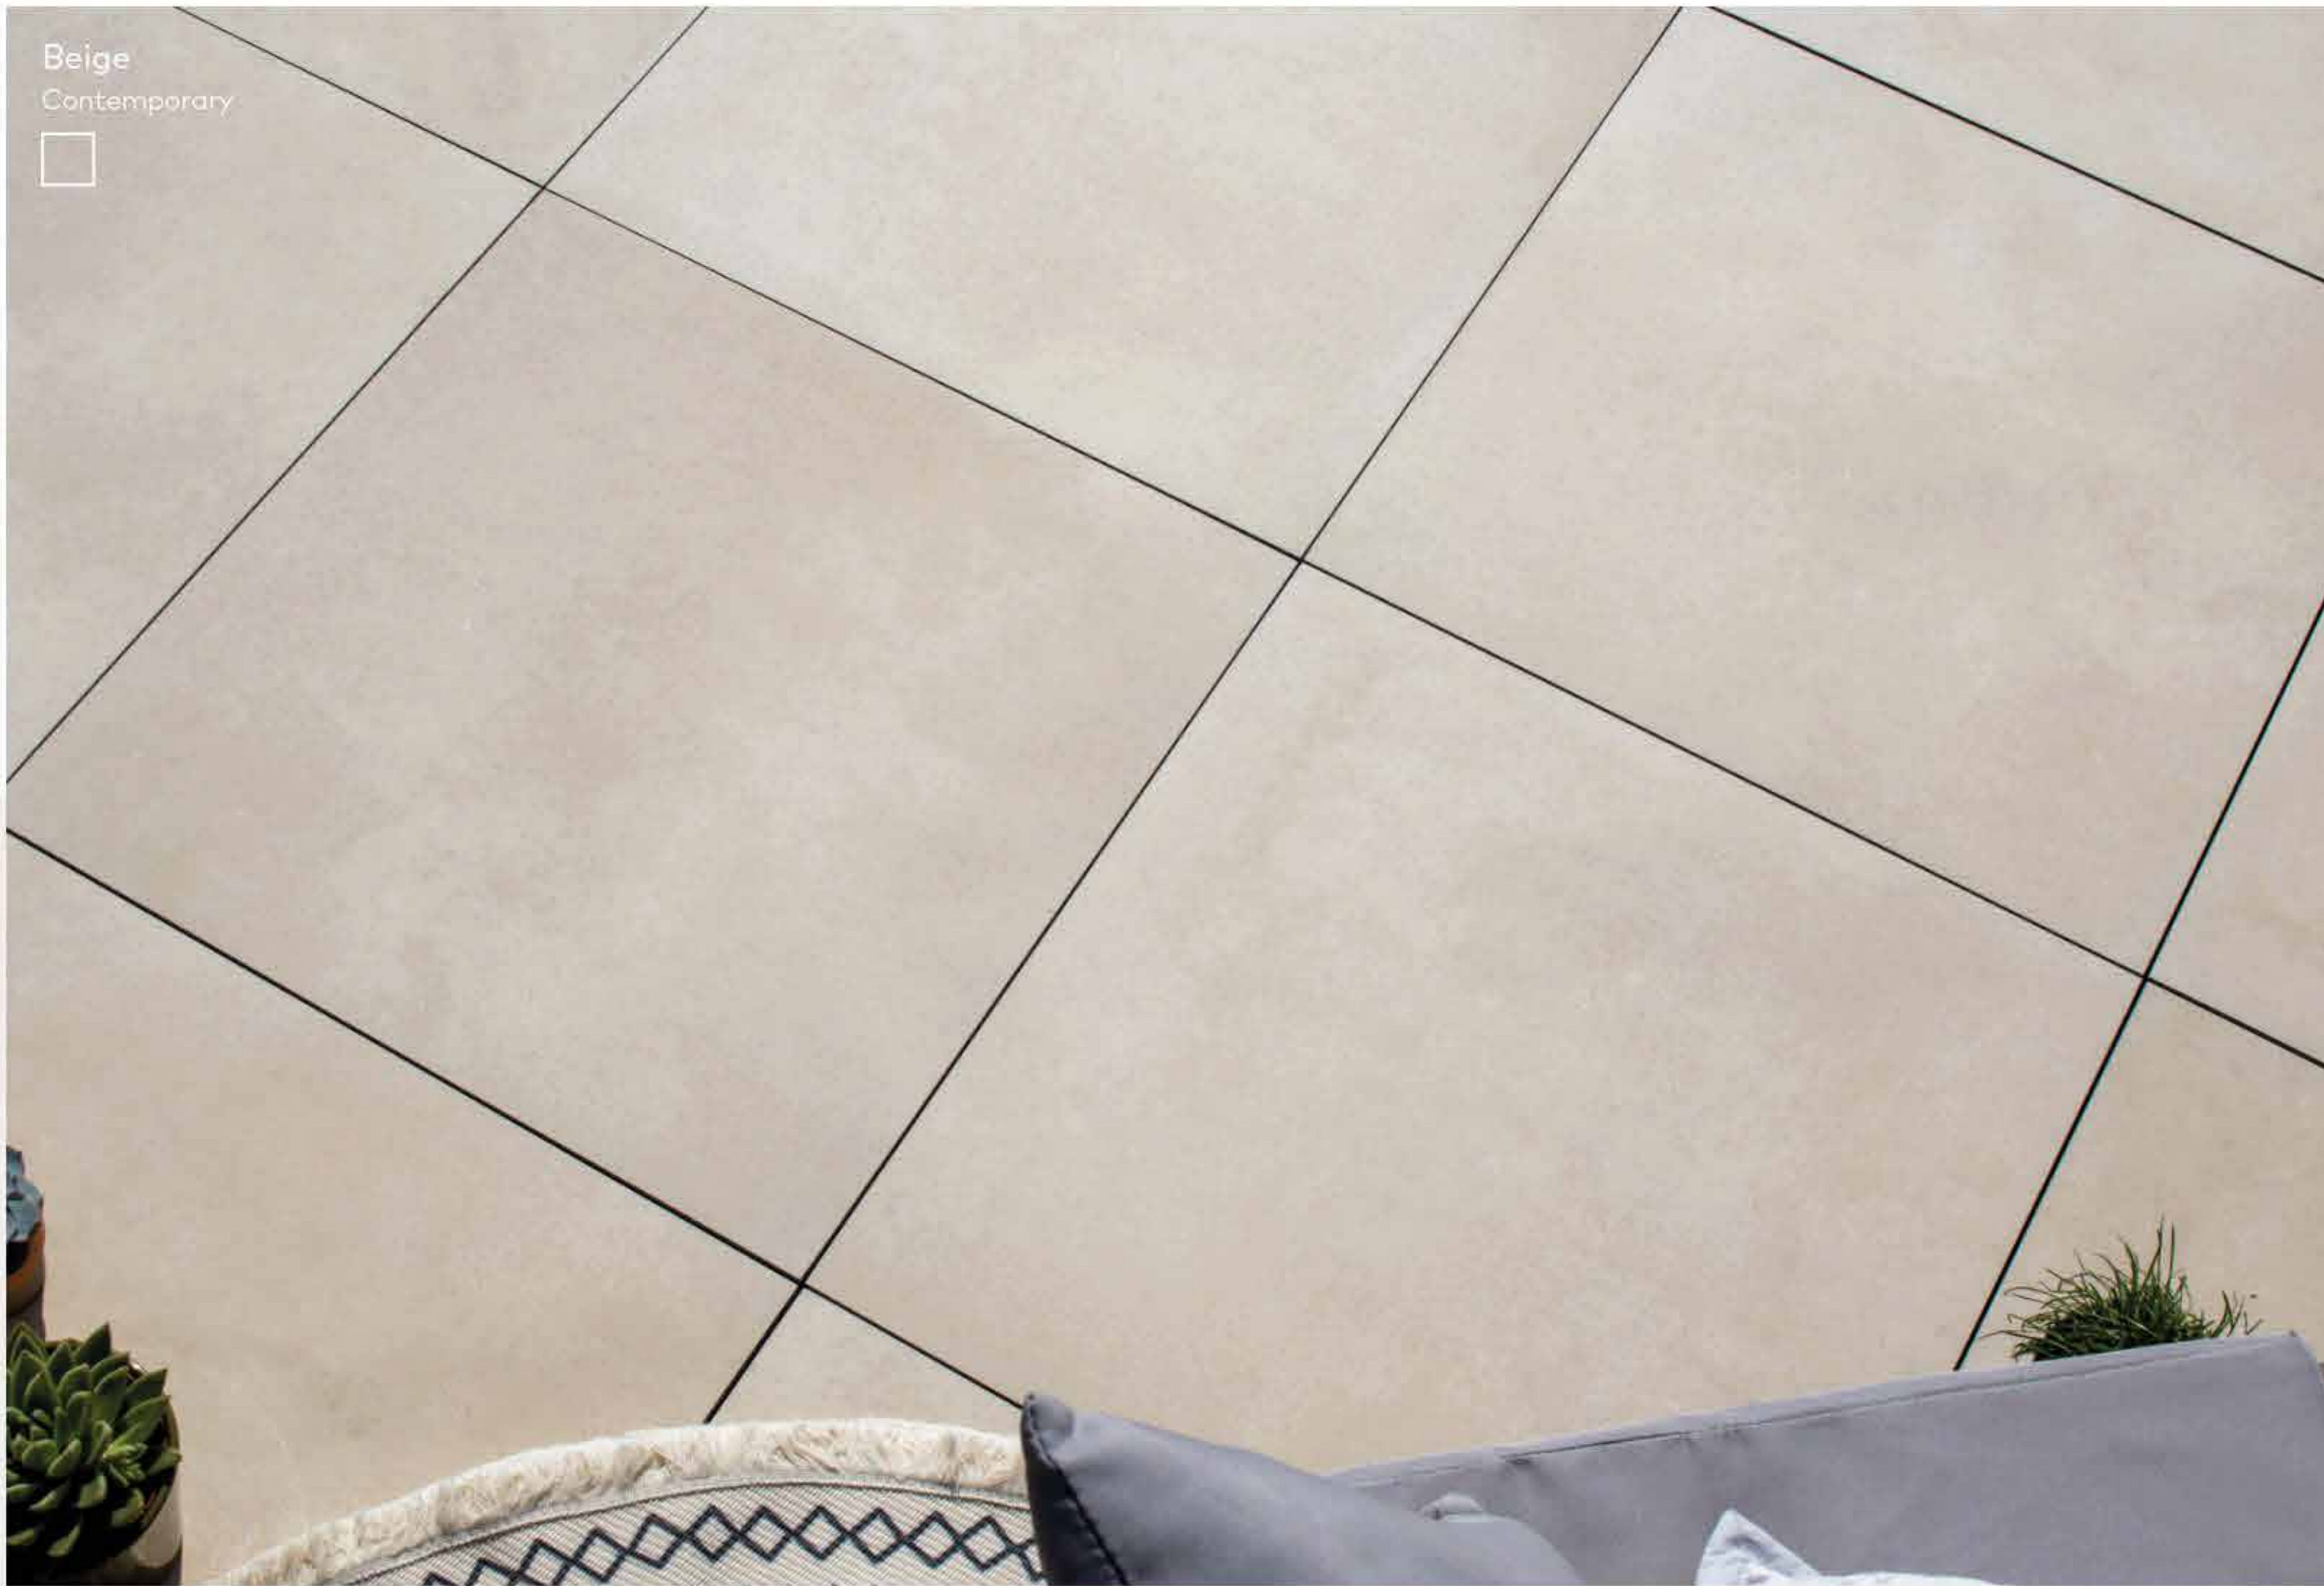

Contemporary - Beige

ROCCO™

Contemporary Porcelain

Light Grey  
Contemporary

Light Grey  
Contemporary

Light Grey  
Contemporary

Dark Grey  
Contemporary

**ROCCO™** Stone Finish Porcelain Paving