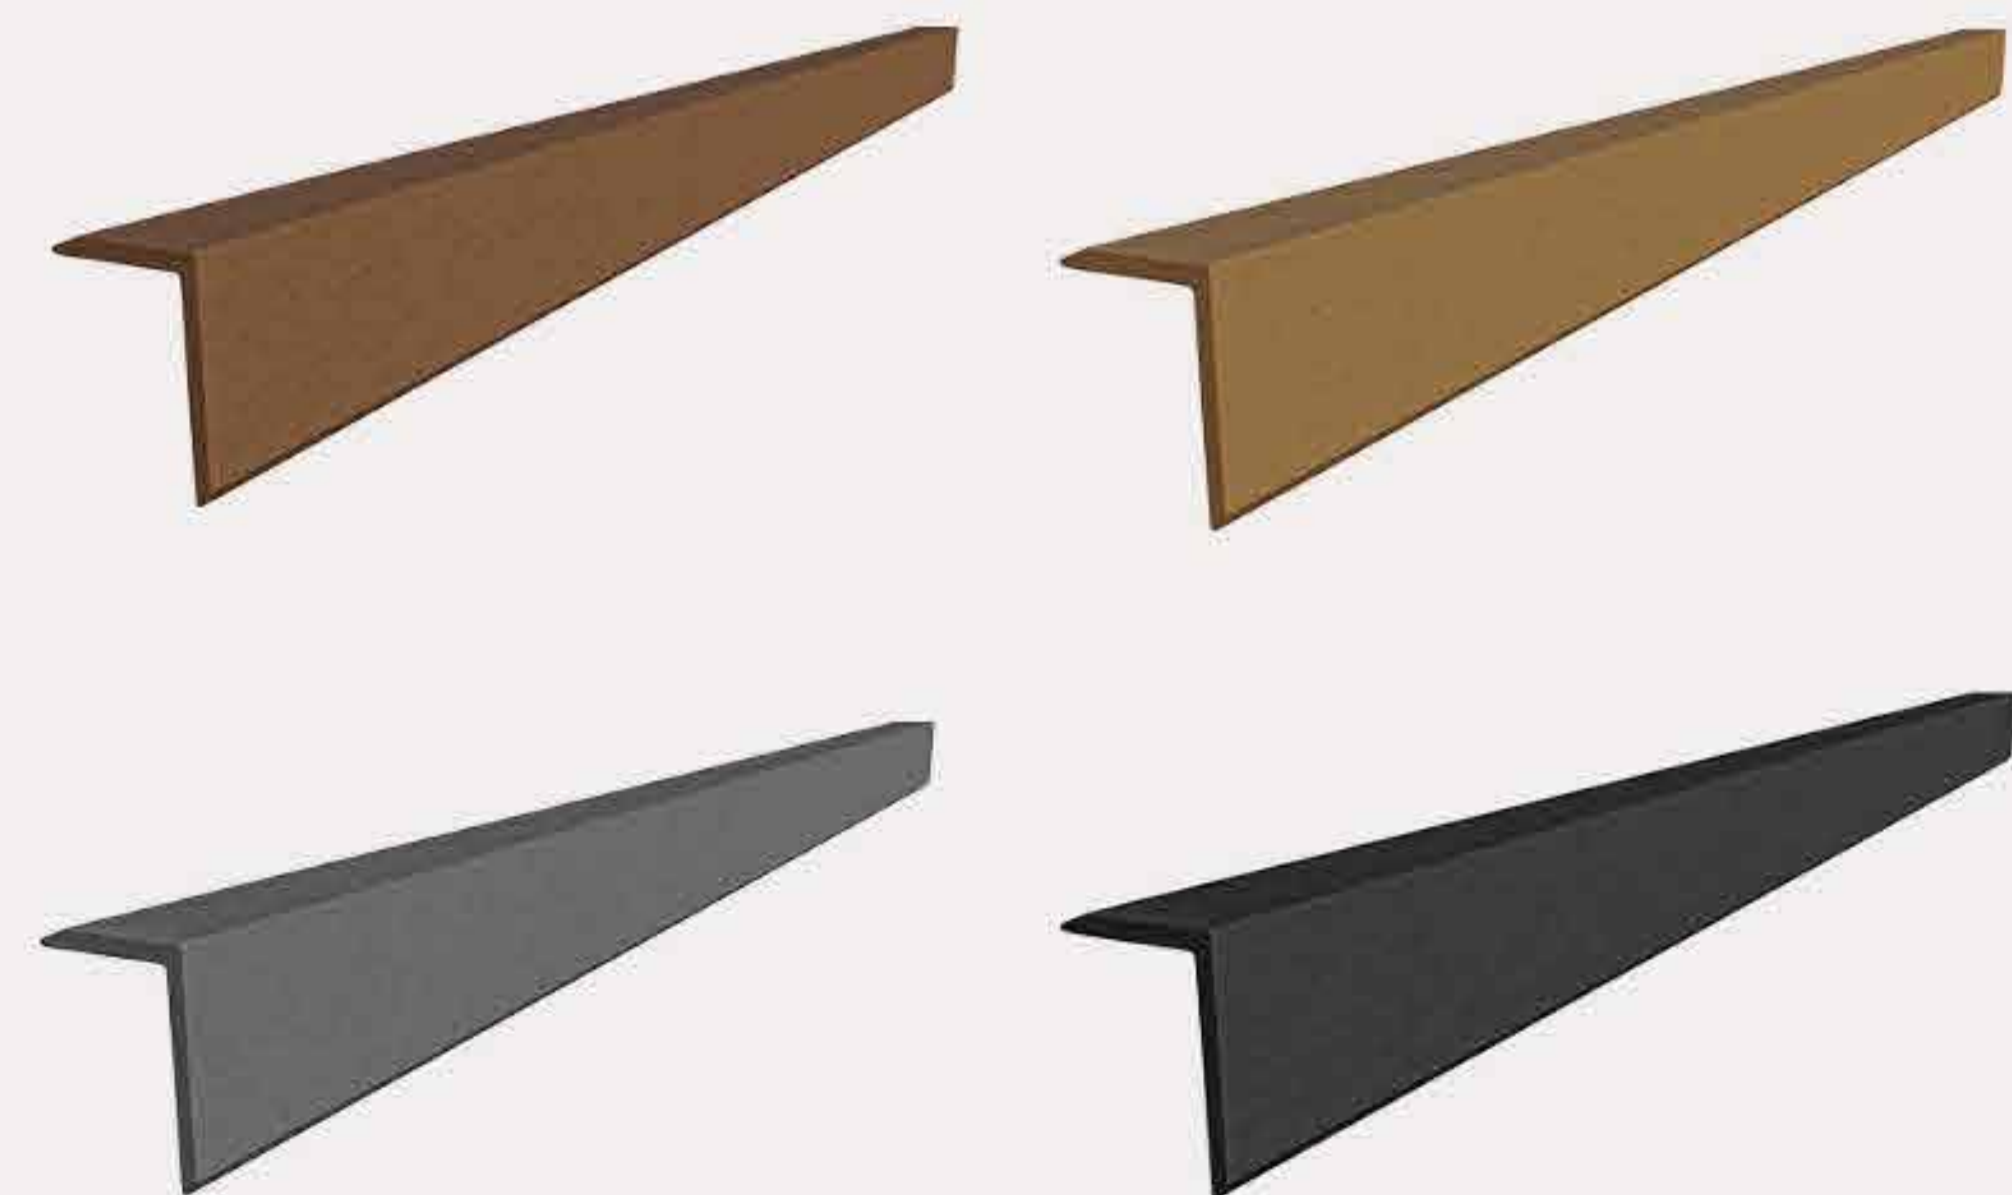

Board dimensions: 3m long x 150mm wide x 25mm thick

4 colours: Slate, Charcoal, Brown & Clay

Hidden fixing system - no visible screws

Charcoal  
Contemporary Decking

## Contemporary Decking | Corner Trim

Finish off your Contemporary Decking area with the neat corner profile

 Available in each colour

 Slim design

 Dimensions: 3m length x 40mm x 55mm

Charcoal  
Contemporary Decking | Corner Trim