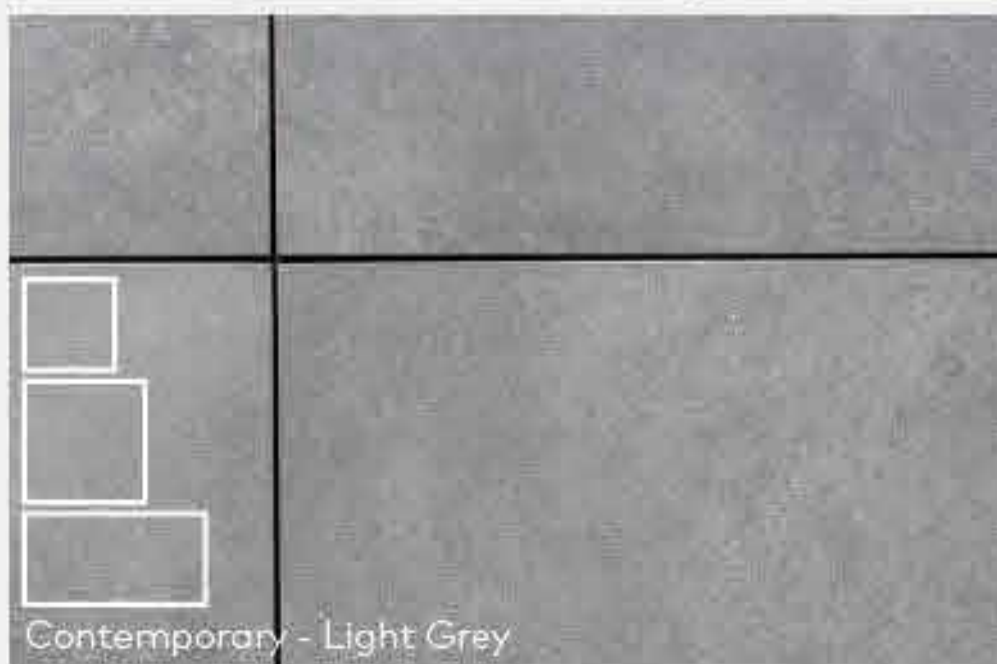

Colours: Light grey, Dark grey, Beige, Ivory

Contemporary style smooth anti-slip surface

Contemporary - Dark Grey

Contemporary - Ivory

Contemporary - Light Grey

Contemporary - Beige

Contemporary - Light Grey