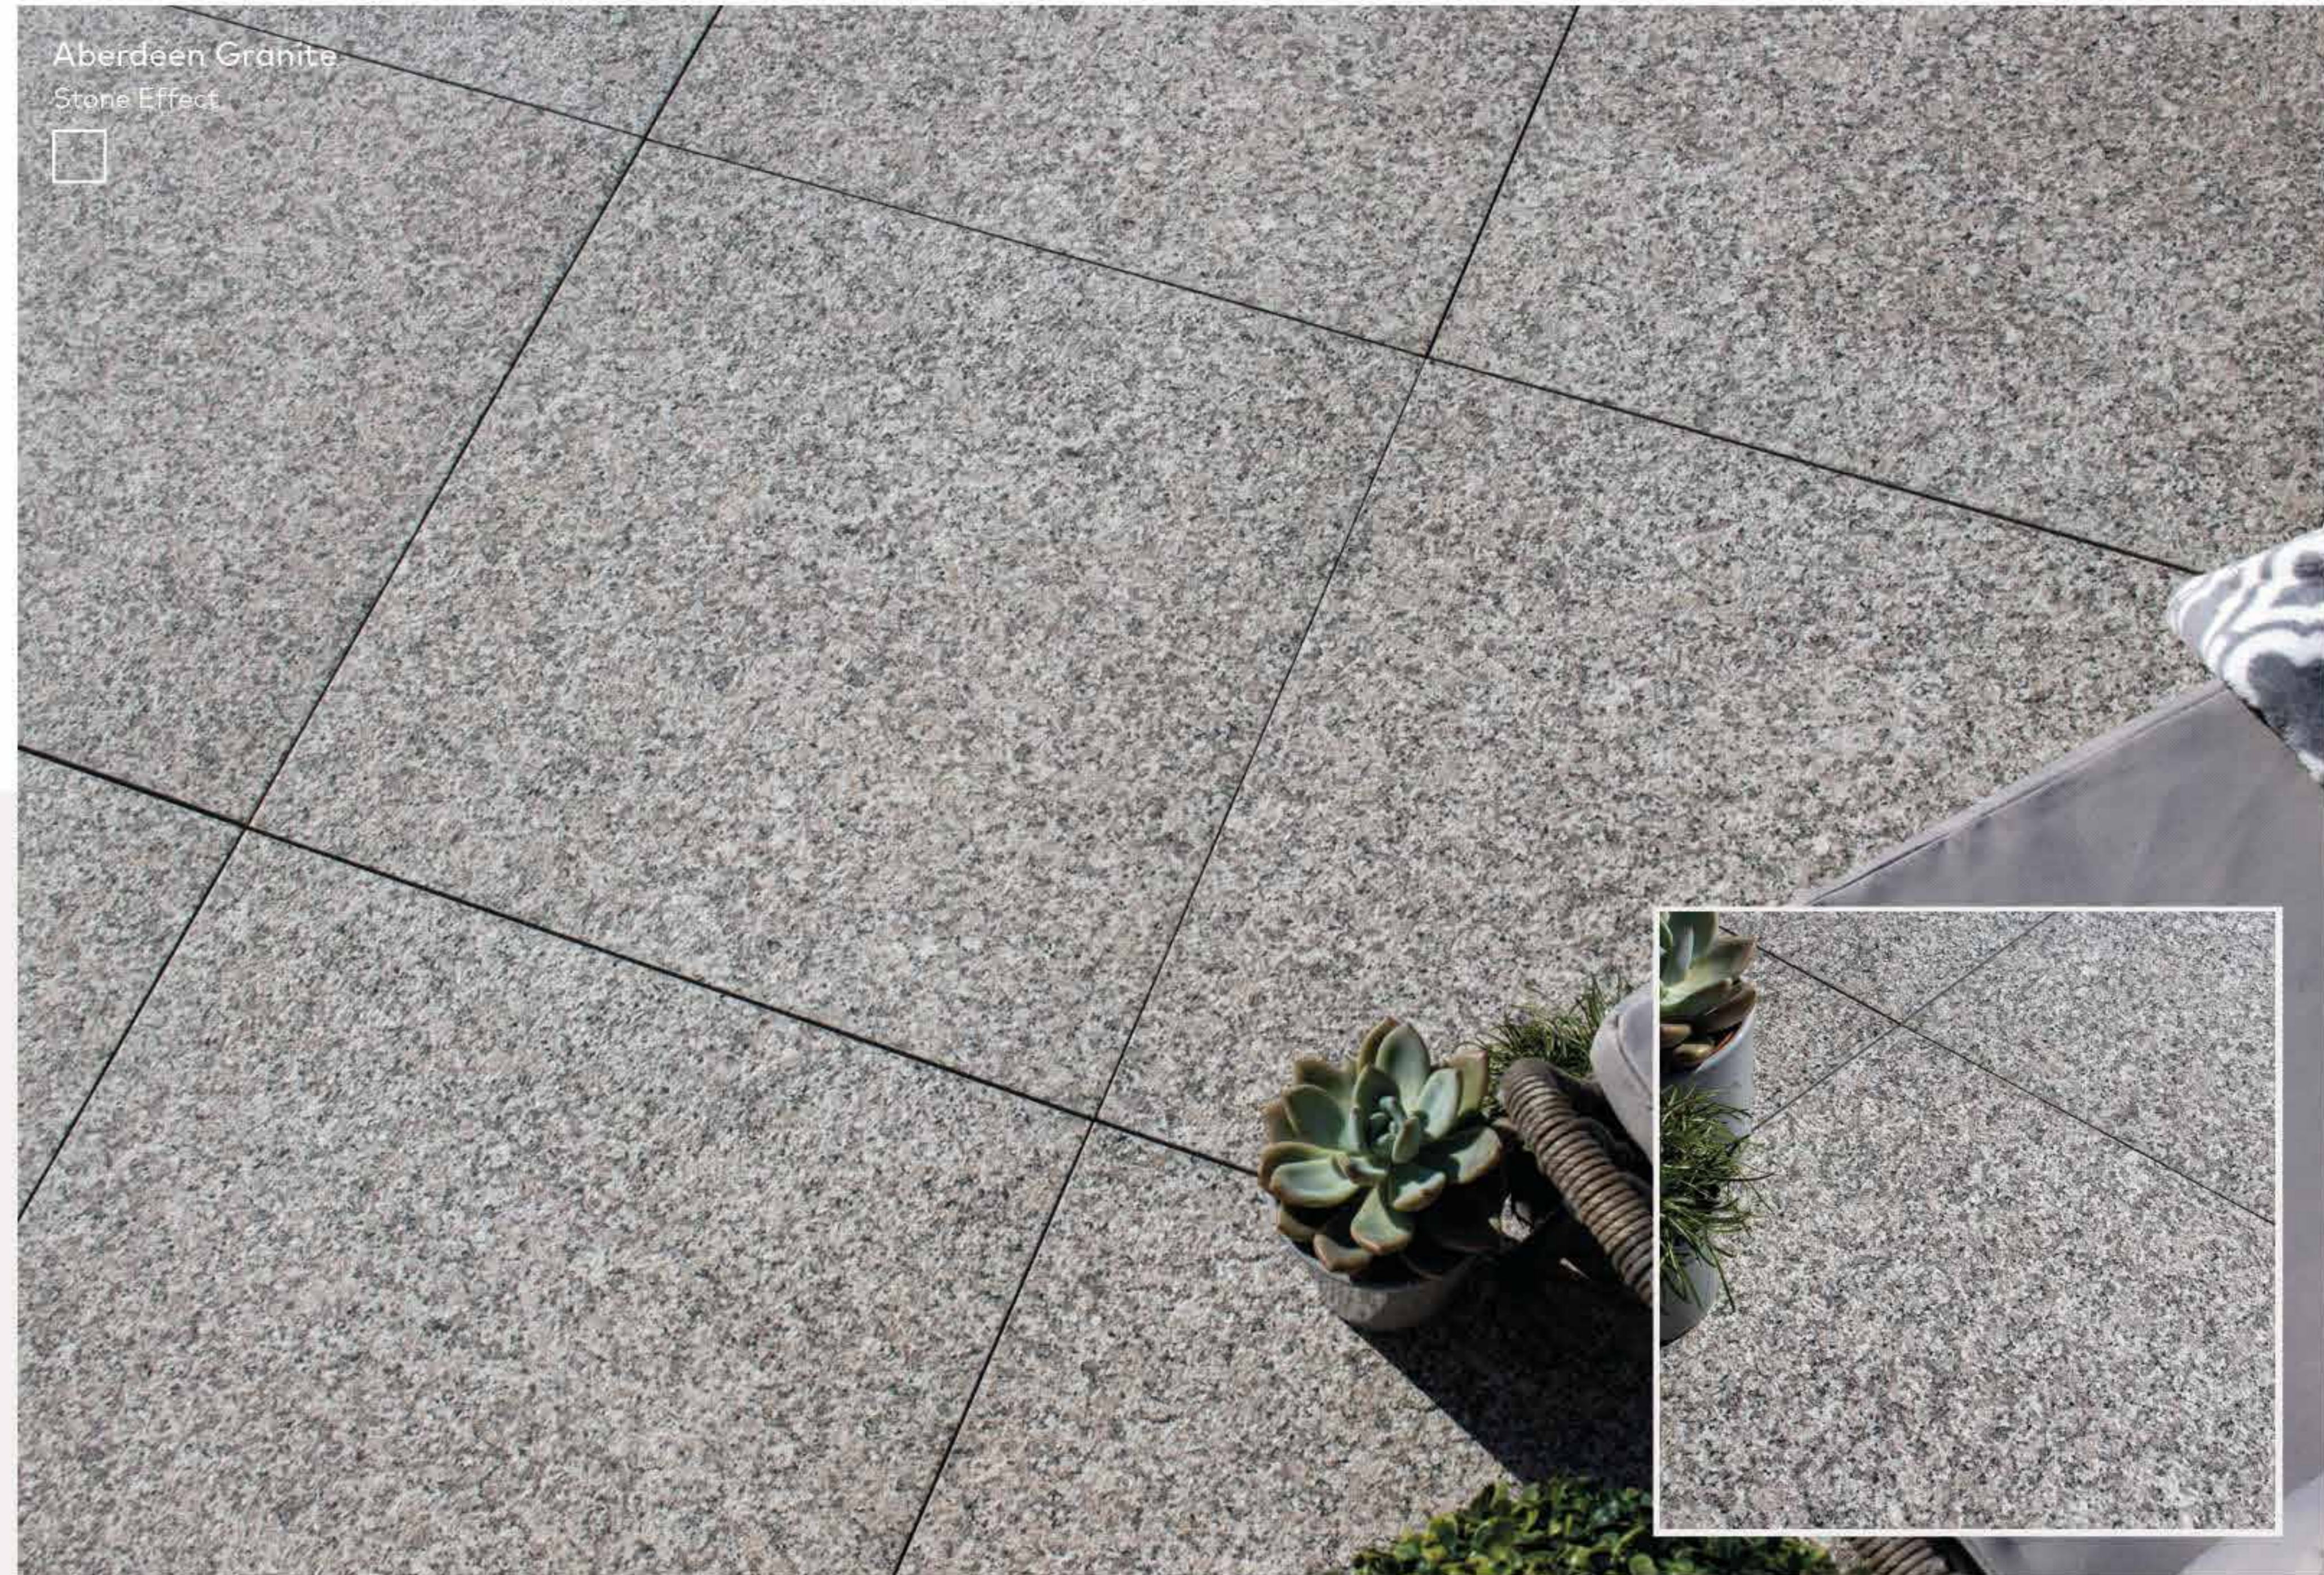

ROCCO™ Stone Finish Porcelain Paving

Explore our wide range of stone finish porcelain to achieve that natural style, without the maintenance. From warm sandstone to bold granites and basalts, our realistic finishes will provide the stone effect you are looking for.

Due to extreme density of the material porcelain paving is exceptionally strong. Perfect for creating outdoor spaces that will experience a lot of foot traffic and heavy objects.

- 20 different variations
- Sizes: 60x60cm, 60x90cm, 80x80cm
- Realistic stone surface finish

Discover more about Stone Finish Porcelain: <https://ovaeda.com/pages/rocco-porcelain-paving>

Find an Approved Installer in your local area: <https://ovaeda.com/pages/find-a-pro>