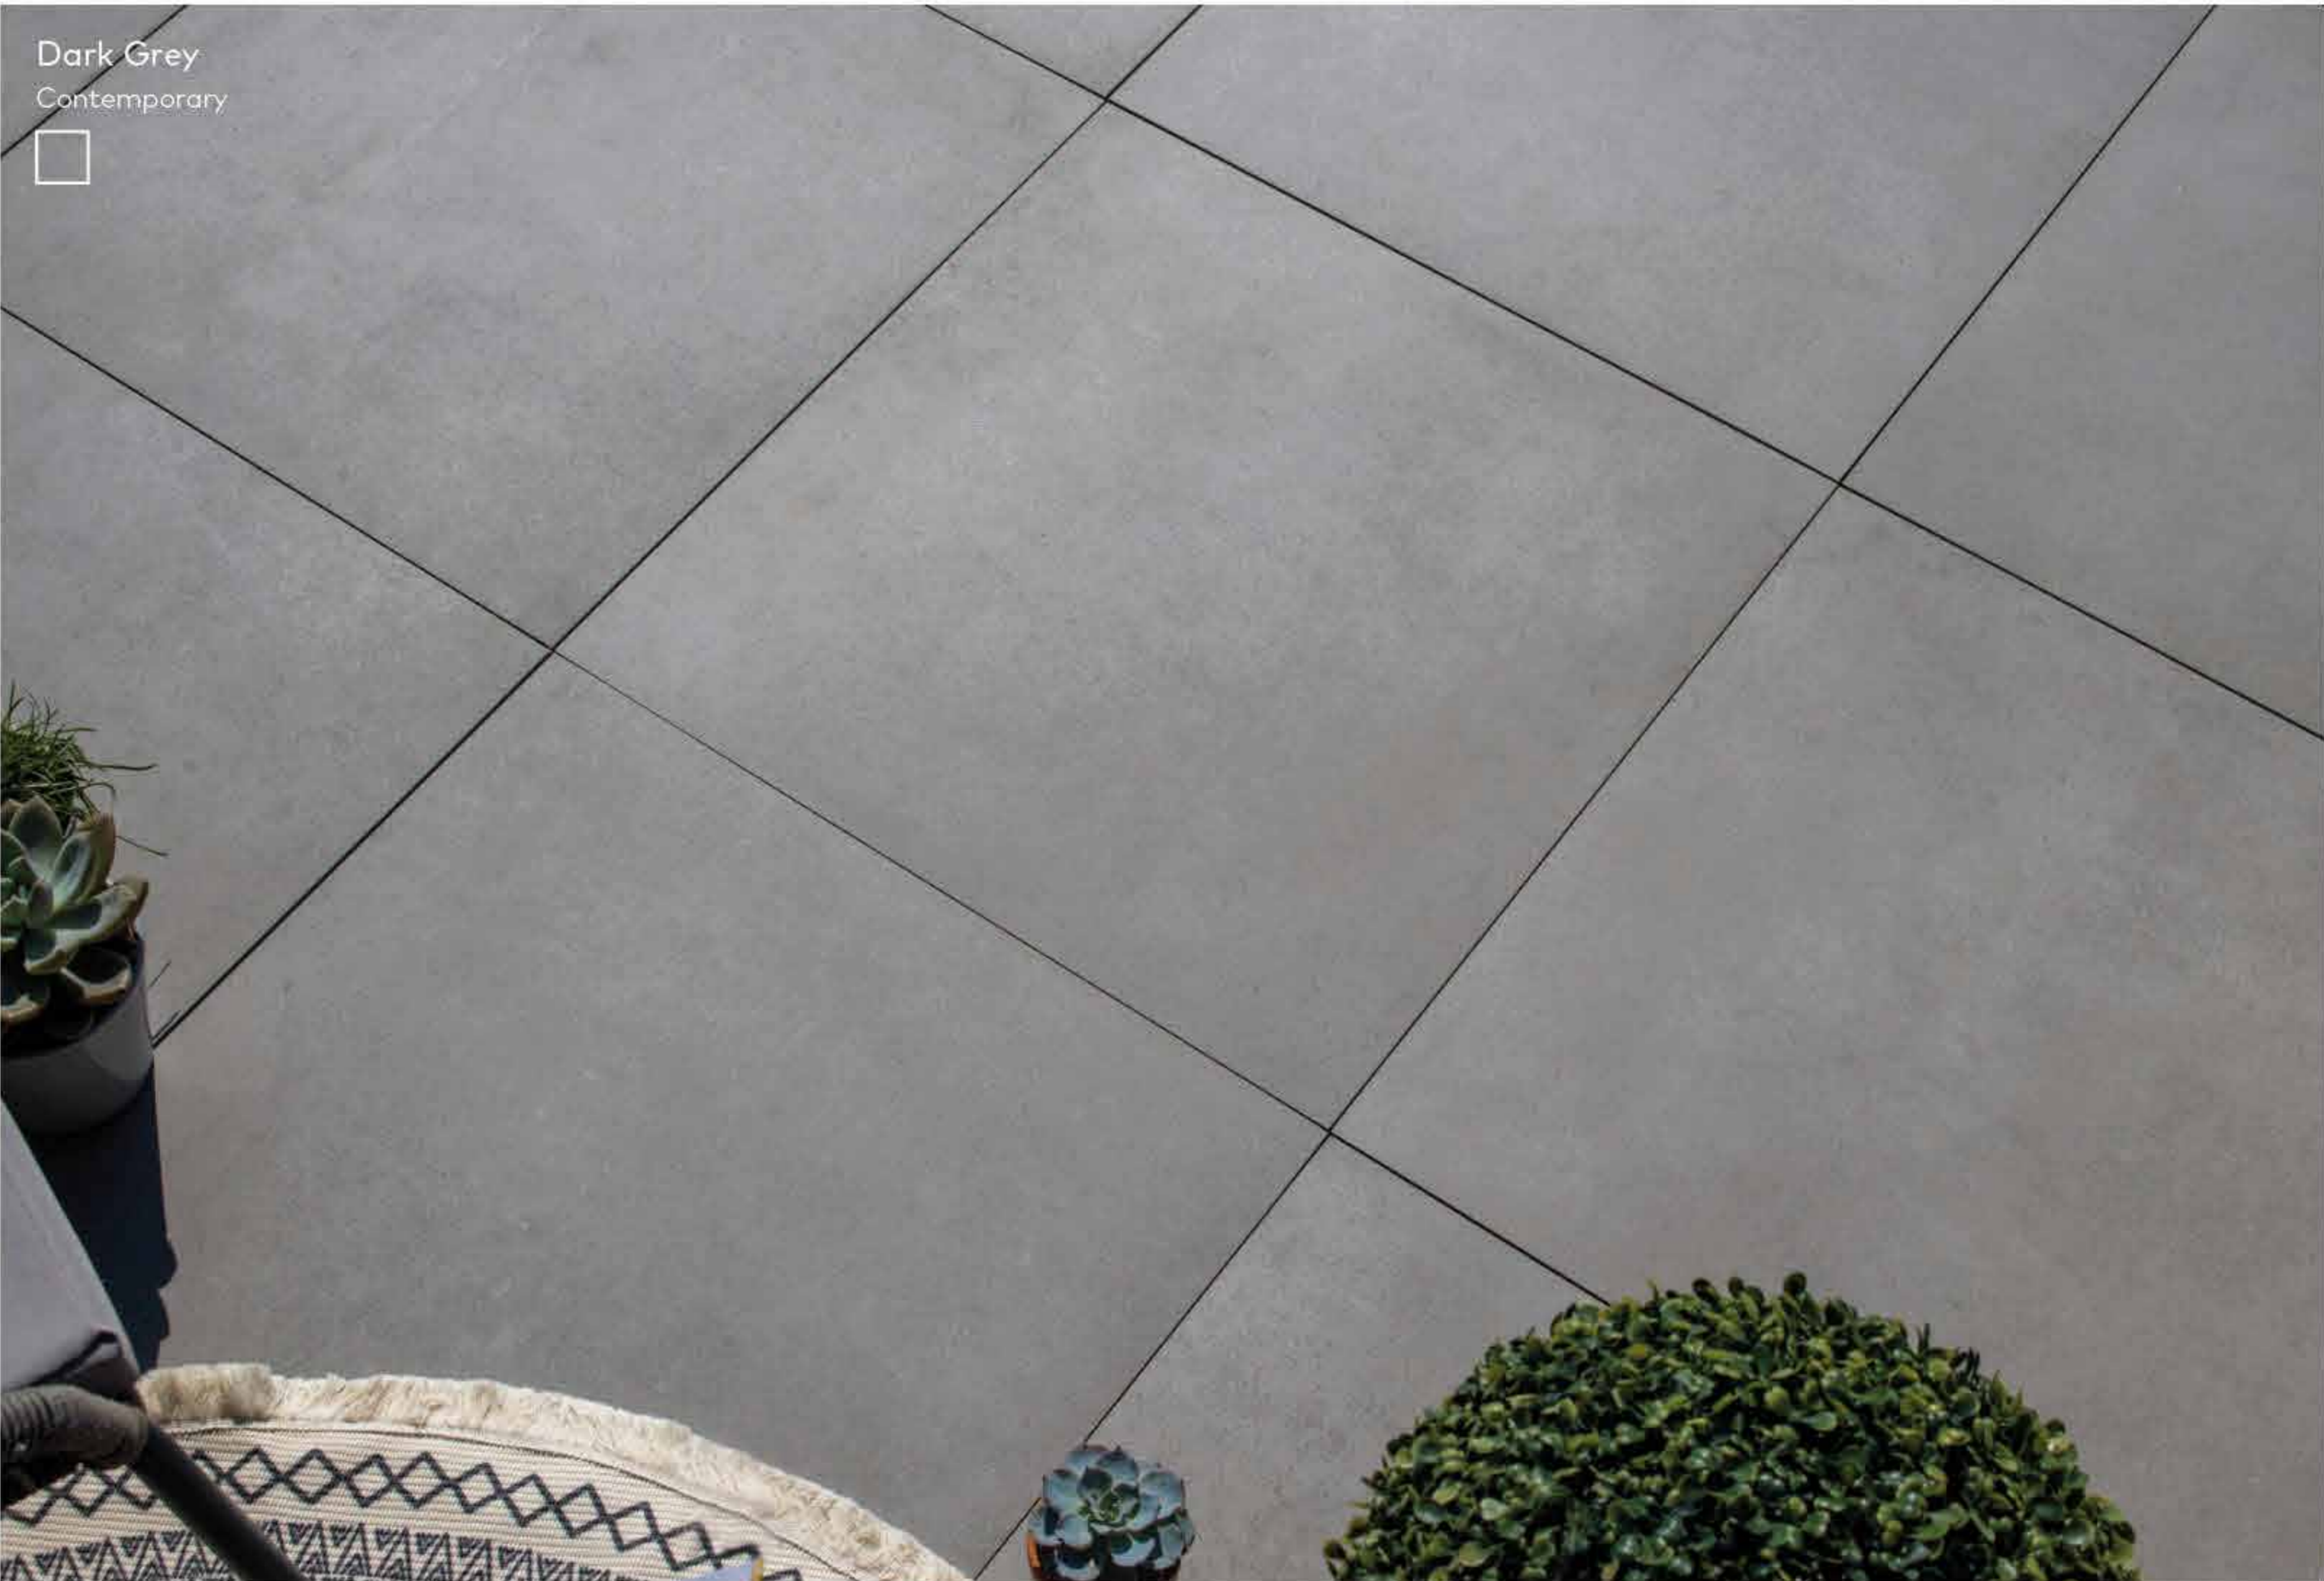

Contemporary - Beige

ROCCO™

Contemporary Porcelain

Light Grey  
Contemporary

Light Grey  
Contemporary

Light Grey  
Contemporary

Dark Grey  
Contemporary

**ROCCO™** Stone Finish Porcelain Paving