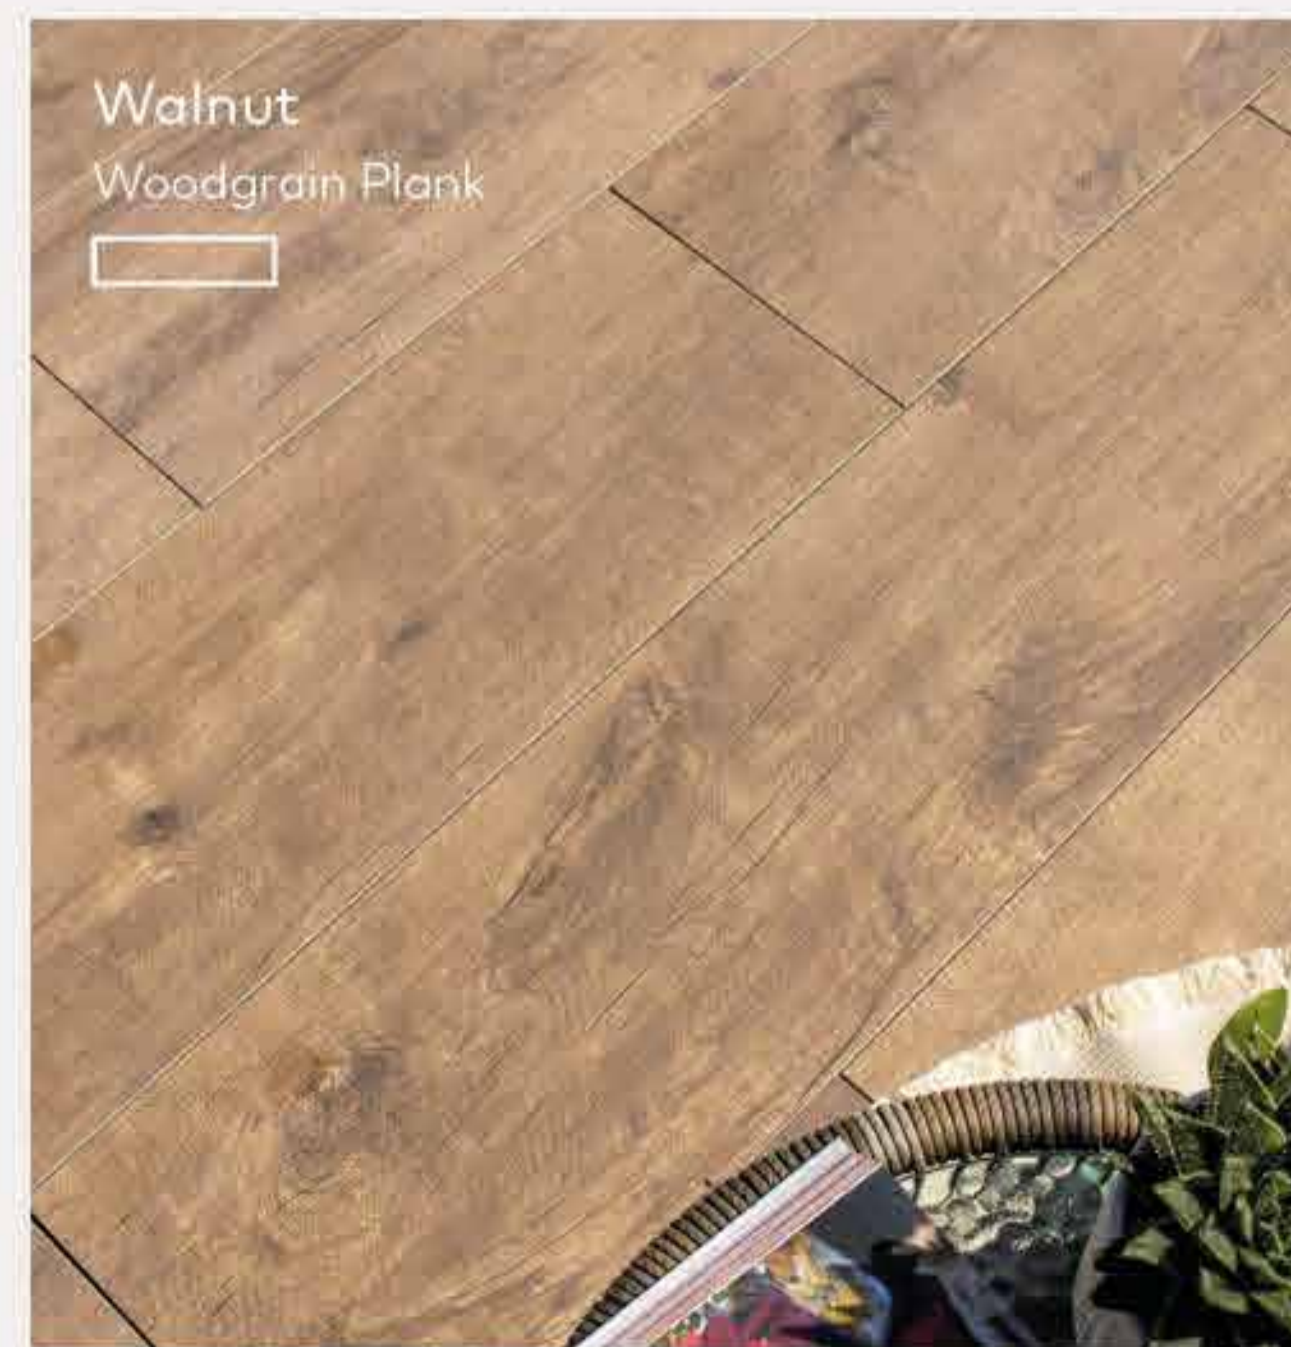

## Woodgrain Plank Porcelain

Our Rocco™ Woodgrain plank porcelain paving is the ultimate expression of uniqueness. Available in 4 warm colours to suit your preferred colour scheme.

-  Sizes: 30x120cm tiles
-  Realistic woodgrain texture
-  Create brick pattern or stretcher bond layouts