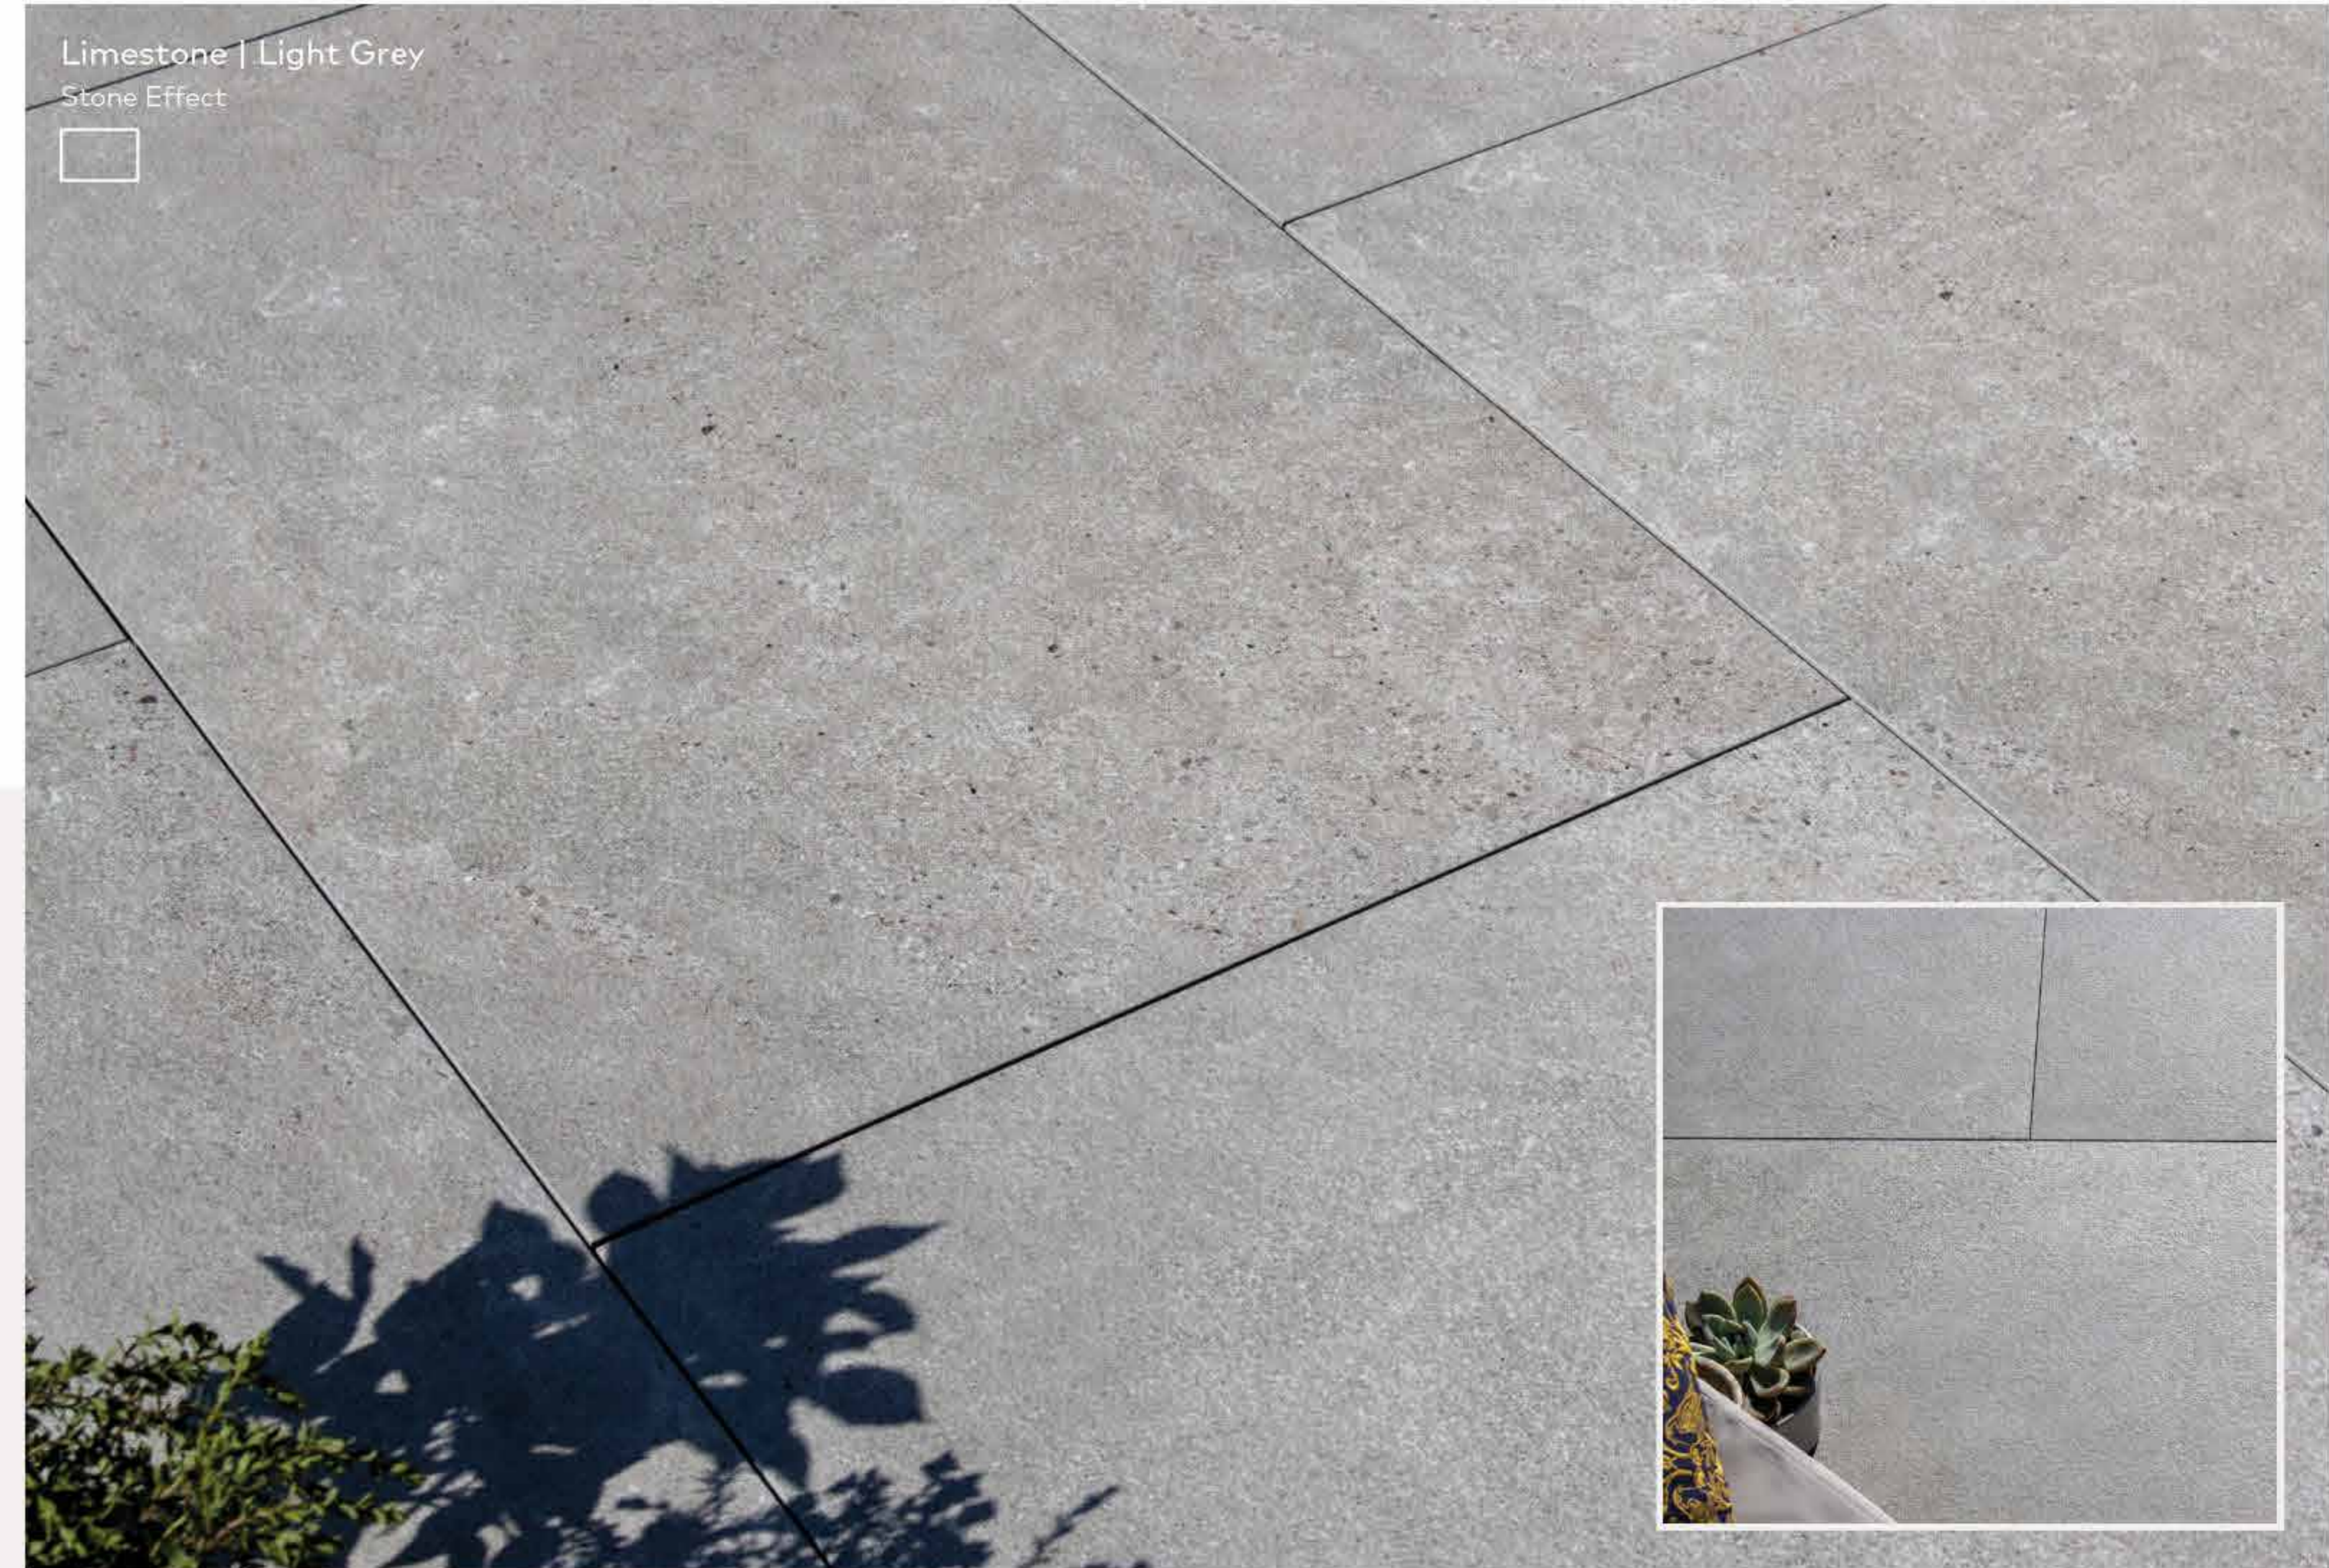

Nordic Marble | Dark Grey
Stone Effect