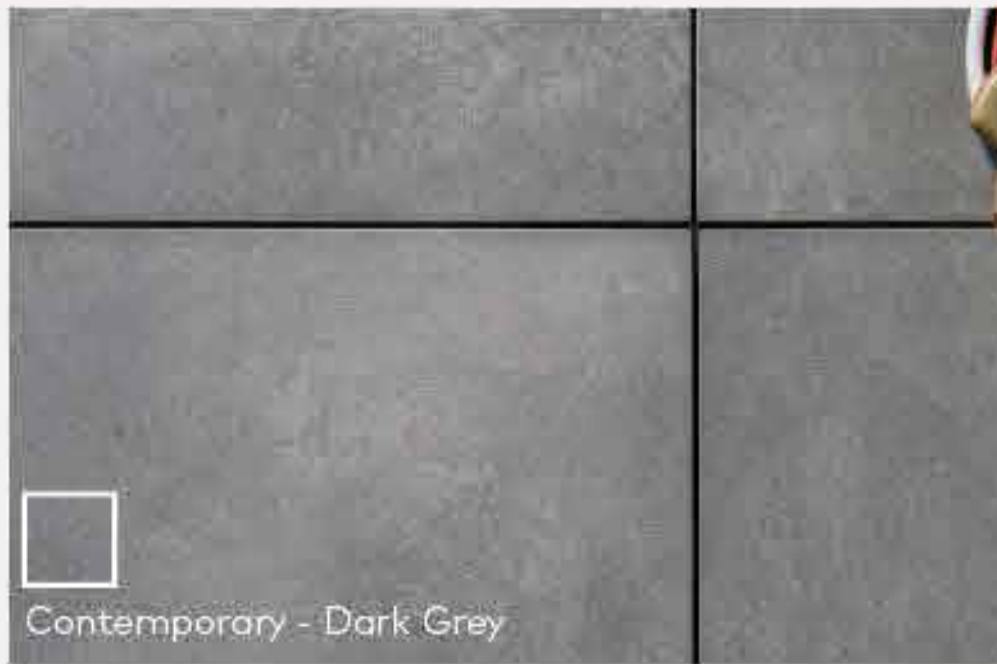

Colours: Light grey, Dark grey, Beige, Ivory

Contemporary style smooth anti-slip surface

Contemporary - Dark Grey

Contemporary - Ivory

Contemporary - Light Grey

Contemporary - Beige

Contemporary - Light Grey