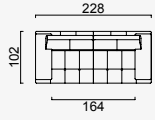

OPSİYON 1

OPSİYON 6

OPSİYON 9