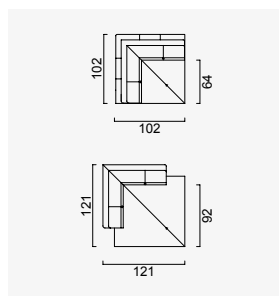

MATT BLACK

BRIGHT BLACK

GRAY

DSS MECHANISM

Single Bed

Long Arm Module (Left)

Long Arm Module (Right)

Short Arm Module (Left)

Short Arm Module (Right)

Inter Module

Side Module (Left)

Side Module (Right)

Corner Module

Pouf

Inter Pouf

Inter Coffee Table Module (Metal)