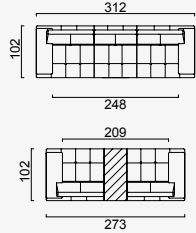

OPSIYON 27

OPSİYON 22