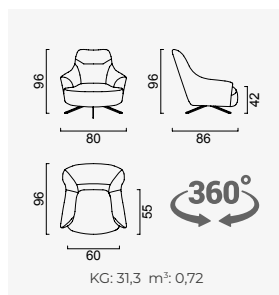

Piri Armchair

OPSİYON 3