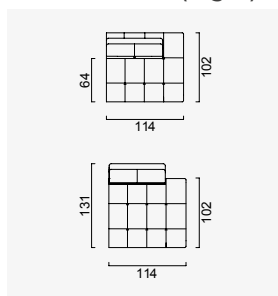

MATT BLACK

BRIGHT BLACK

GRAY

DSS MECHANISM

Single Bed

Long Arm Module (Left)

Long Arm Module (Right)

Short Arm Module (Left)

Short Arm Module (Right)

Inter Module

Side Module (Left)

Side Module (Right)

Corner Module

Pouf

Inter Pouf

Inter Coffee Table Module (Metal)