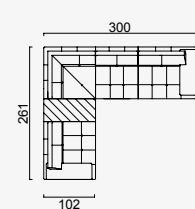

OPSIYON 29

OPSİYON 24