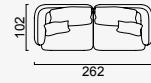

lugano

- 35 density high-resilient seat foam
- Frame strengthened with ply-Wooden
(10 year warranty compliance with European norms)
- Seating height 43 cm
- Sofa height 69 cm

Arm Module (Left)

Arm Module (Right)

Inter Module

Relaxing Module (Left)

Relaxing Module (Right)

Inter Coffee Table Module

Inter Angled Coffee Table

Corner Module

Living Area Module

OPTION 1

OPTION 2

OPTION 3

OPTION 4

OPTION 5

OPTION 6

OPTION 7

OPTION 8

OPTION 9

OPTION 10

OPTION 11

OPTION 12

OPTION 13

OPTION 14

OPTION 15

OPTION 16

OPTION 17