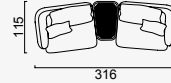

lugano

- 35 density high-resilient seat foam
- Frame strengthened with ply-Wooden
(10 year warranty compliance with European norms)
- Seating height 43 cm
- Sofa height 69 cm

Arm Module (Left)

Arm Module (Right)

Inter Module

Relaxing Module (Left)

Relaxing Module (Right)

Inter Coffee Table Module

Inter Angled Coffee Table

Corner Module

Living Area Module

OPTION 1

OPTION 2

OPTION 3

OPTION 4

OPTION 5

OPTION 6

OPTION 7

OPTION 8

OPTION 9