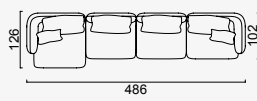

lugano

- 35 density high-resilient seat foam
- Frame strengthened with ply-Wooden
(10 year warranty compliance with European norms)
- Seating height 43 cm
- Sofa height 69 cm

Arm Module (Left)

Arm Module (Right)

OPTION 10

OPTION 11

OPTION 12

OPTION 13

OPTION 14

OPTION 15

OPTION 16

OPTION 17

OPTION 18

OPTION 19

OPTION 20

OPTION 21

OPTION 22

OPTION 23

OPTION 24

OPTION 25