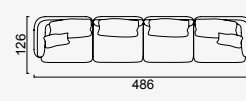

lugano

- 35 density high-resilient seat foam
- Frame strengthened with ply-Wooden
(10 year warranty compliance with European norms)
- Seating height 43 cm
- Sofa height 69 cm

Arm Module (Left)

Arm Module (Right)

OPTION 10

OPTION 11

OPTION 12

OPTION 13

OPTION 14

OPTION 15

OPTION 16

OPTION 17

OPTION 18

OPTION 19

OPTION 20

OPTION 21

OPTION 22

OPTION 23

OPTION 24

OPTION 25