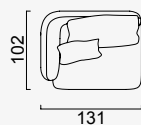

lugano

- 35 density high-resilient seat foam
- Frame strengthened with ply-Wooden
(10 year warranty compliance with European norms)
- Seating height 43 cm
- Sofa height 69 cm

Arm Module (Left)

Arm Module (Right)

Inter Module

Relaxing Module (Left)

Relaxing Module (Right)

Inter Coffee Table Module

Inter Angled Coffee Table

Corner Module

Living Area Module

OPTION 1