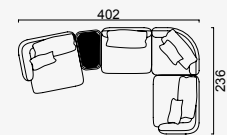

lugano

- 35 density high-resilient seat foam
- Frame strengthened with ply-Wooden
(10 year warranty compliance with European norms)
- Seating height 43 cm
- Sofa height 69 cm

Arm Module (Left)

Arm Module (Right)

OPTION 18

OPTION 19

OPTION 20

OPTION 21

OPTION 22

OPTION 23

OPTION 24

OPTION 25

OPTION 26

OPTION 27

OPTION 28

OPTION 29

OPTION 30

OPTION 31

OPTION 32

OPTION 33