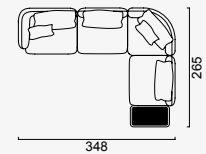

OPTION 6

OPTION 7

OPTION 8

OPTION 9

OPTION 10

OPTION 11

OPTION 12

OPTION 13

OPTION 14

OPTION 15

OPTION 16

OPTION 17

OPTION 18

OPTION 19

OPTION 20