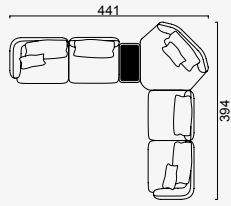

lugano

- 35 density high-resilient seat foam
- Frame strengthened with ply-Wooden
(10 year warranty compliance with European norms)
- Seating height 43 cm
- Sofa height 69 cm

Arm Module (Left)

Arm Module (Right)

OPTION 18

OPTION 19

OPTION 20

OPTION 21

OPTION 22

OPTION 23

OPTION 24

OPTION 25

OPTION 26

OPTION 27

OPTION 28

OPTION 29

OPTION 30

OPTION 31

OPTION 32

OPTION 33