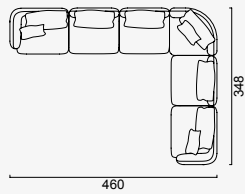

lugano

- 35 density high-resilient seat foam
- Frame strengthened with ply-Wooden
(10 year warranty compliance with European norms)
- Seating height 43 cm
- Sofa height 69 cm

Arm Module (Left)

Arm Module (Right)

OPTION 18

OPTION 19

OPTION 20

OPTION 21

OPTION 22

OPTION 23

OPTION 24

OPTION 25