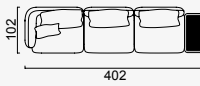

lugano

- 35 density high-resilient seat foam
- Frame strengthened with ply-Wooden
(10 year warranty compliance with European norms)
- Seating height 43 cm
- Sofa height 69 cm

Arm Module (Left)

Arm Module (Right)

Inter Module

Relaxing Module (Left)

Relaxing Module (Right)

Inter Coffee Table Module

Inter Angled Coffee Table

Corner Module

Living Area Module

OPTION 1

OPTION 2

OPTION 3

OPTION 4

OPTION 5

OPTION 6

OPTION 7

OPTION 8

OPTION 9

OPTION 10

OPTION 11

OPTION 12

OPTION 13

OPTION 14

OPTION 15

OPTION 16

OPTION 17