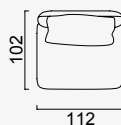

lugano

- 35 density high-resilient seat foam
- Frame strengthened with ply-Wooden
(10 year warranty compliance with European norms)
- Seating height 43 cm
- Sofa height 69 cm

Arm Module (Left)

Arm Module (Right)

Inter Module

Relaxing Module (Left)

Relaxing Module (Right)

Inter Coffee Table Module

Inter Angled Coffee Table

Corner Module

Living Area Module

OPTION 1