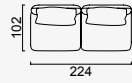

lugano

- 35 density high-resilient seat foam
- Frame strengthened with ply-Wooden
(10 year warranty compliance with European norms)
- Seating height 43 cm
- Sofa height 69 cm

Arm Module (Left)

Arm Module (Right)

Inter Module

Relaxing Module (Left)

Relaxing Module (Right)

Inter Coffee Table Module

Inter Angled Coffee Table

Corner Module

Living Area Module

OPTION 1

OPTION 2

OPTION 3

OPTION 4

OPTION 5

OPTION 6

OPTION 7

OPTION 8

OPTION 9