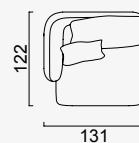

Relaxing Module (Left)