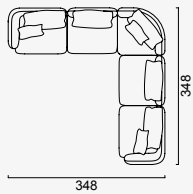

lugano

- 35 density high-resilient seat foam
- Frame strengthened with ply-Wooden
(10 year warranty compliance with European norms)
- Seating height 43 cm
- Sofa height 69 cm

Arm Module (Left)

Arm Module (Right)

OPTION 18

OPTION 19

OPTION 20

OPTION 21

OPTION 22

OPTION 23

OPTION 24

OPTION 25

OPTION 26

OPTION 27

OPTION 28

OPTION 29

OPTION 30

OPTION 31

OPTION 32

OPTION 33