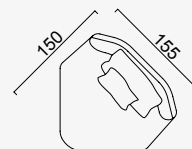

lugano

- 35 density high-resilient seat foam
- Frame strengthened with ply-Wooden
(10 year warranty compliance with European norms)
- Seating height 43 cm
- Sofa height 69 cm

Arm Module (Left)

Arm Module (Right)

Inter Module

Relaxing Module (Left)

Relaxing Module (Right)

Inter Coffee Table Module

Inter Angled Coffee Table

Corner Module

Living Area Module

OPTION 1

OPTION 2

OPTION 3

OPTION 4

OPTION 5

OPTION 6

OPTION 7

OPTION 8

OPTION 9