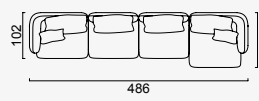

lugano

- 35 density high-resilient seat foam
- Frame strengthened with ply-Wooden
(10 year warranty compliance with European norms)
- Seating height 43 cm
- Sofa height 69 cm

Arm Module (Left)

Arm Module (Right)

OPTION 10

OPTION 11

OPTION 12

OPTION 13

OPTION 14

OPTION 15

OPTION 16

OPTION 17

OPTION 18

OPTION 19

OPTION 20

OPTION 21

OPTION 22

OPTION 23

OPTION 24

OPTION 25