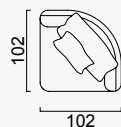

lugano

- 35 density high-resilient seat foam
- Frame strengthened with ply-Wooden
(10 year warranty compliance with European norms)
- Seating height 43 cm
- Sofa height 69 cm

Arm Module (Left)

Arm Module (Right)

Inter Module

Relaxing Module (Left)

Relaxing Module (Right)

Inter Coffee Table Module

Inter Angled Coffee Table

Corner Module

Living Area Module

OPTION 1

OPTION 2

OPTION 3

OPTION 4

OPTION 5

OPTION 6

OPTION 7

OPTION 8

OPTION 9