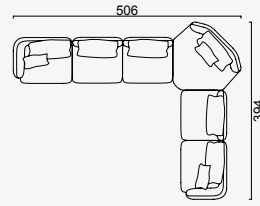

lugano

- 35 density high-resilient seat foam
- Frame strengthened with ply-Wooden
(10 year warranty compliance with European norms)
- Seating height 43 cm
- Sofa height 69 cm

Arm Module (Left)

Arm Module (Right)

OPTION 26

OPTION 27

OPTION 28

OPTION 29

OPTION 30

OPTION 31

OPTION 32

OPTION 33