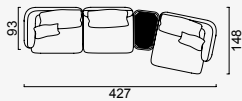

lugano

- 35 density high-resilient seat foam
- Frame strengthened with ply-Wooden
(10 year warranty compliance with European norms)
- Seating height 43 cm
- Sofa height 69 cm

Arm Module (Left)

Arm Module (Right)

OPTION 10

OPTION 11

OPTION 12

OPTION 13

OPTION 14

OPTION 15

OPTION 16

OPTION 17

OPTION 18

OPTION 19

OPTION 20

OPTION 21

OPTION 22

OPTION 23

OPTION 24

OPTION 25