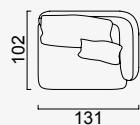

lugano

- 35 density high-resilient seat foam
- Frame strengthened with ply-Wooden
(10 year warranty compliance with European norms)
- Seating height 43 cm
- Sofa height 69 cm

Arm Module (Left)

Arm Module (Right)

Inter Module

Relaxing Module (Left)

Relaxing Module (Right)

Inter Coffee Table Module

Inter Angled Coffee Table

Corner Module

Living Area Module

OPTION 1