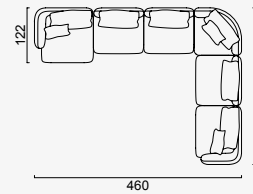

lugano

- 35 density high-resilient seat foam
- Frame strengthened with ply-Wooden
(10 year warranty compliance with European norms)
- Seating height 43 cm
- Sofa height 69 cm

Arm Module (Left)

Arm Module (Right)

OPTION 18

OPTION 19

OPTION 20

OPTION 21

OPTION 22

OPTION 23

OPTION 24

OPTION 25

OPTION 26

OPTION 27

OPTION 28

OPTION 29

OPTION 30

OPTION 31

OPTION 32

OPTION 33