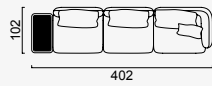

lugano

- 35 density high-resilient seat foam
- Frame strengthened with ply-Wooden
(10 year warranty compliance with European norms)
- Seating height 43 cm
- Sofa height 69 cm

Arm Module (Left)

Arm Module (Right)

Inter Module

Relaxing Module (Left)

Relaxing Module (Right)

Inter Coffee Table Module

Inter Angled Coffee Table

Corner Module

Living Area Module

OPTION 1

OPTION 2

OPTION 3

OPTION 4

OPTION 5

OPTION 6

OPTION 7

OPTION 8

OPTION 9

OPTION 10

OPTION 11

OPTION 12

OPTION 13

OPTION 14

OPTION 15

OPTION 16

OPTION 17