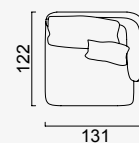

OPTION 5

Relaxing Module (Right)