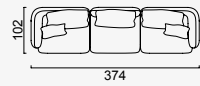

lugano

- 35 density high-resilient seat foam
- Frame strengthened with ply-Wooden
(10 year warranty compliance with European norms)
- Seating height 43 cm
- Sofa height 69 cm

Arm Module (Left)

Arm Module (Right)

Inter Module

Relaxing Module (Left)

Relaxing Module (Right)

Inter Coffee Table Module

Inter Angled Coffee Table

Corner Module

Living Area Module

OPTION 1

OPTION 2

OPTION 3

OPTION 4

OPTION 5

OPTION 6

OPTION 7

OPTION 8

OPTION 9

OPTION 10

OPTION 11

OPTION 12

OPTION 13

OPTION 14

OPTION 15

OPTION 16

OPTION 17