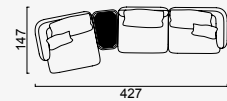

lugano

- 35 density high-resilient seat foam
- Frame strengthened with ply-Wooden
(10 year warranty compliance with European norms)
- Seating height 43 cm
- Sofa height 69 cm

Arm Module (Left)

Arm Module (Right)

OPTION 10

OPTION 11

OPTION 12

OPTION 13

OPTION 14

OPTION 15

OPTION 16

OPTION 17

OPTION 18

OPTION 19

OPTION 20

OPTION 21

OPTION 22

OPTION 23

OPTION 24

OPTION 25