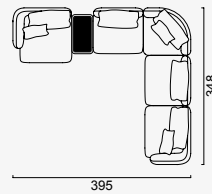

lugano

- 35 density high-resilient seat foam
- Frame strengthened with ply-Wooden
(10 year warranty compliance with European norms)
- Seating height 43 cm
- Sofa height 69 cm

Arm Module (Left)

Arm Module (Right)

OPTION 18

OPTION 19

OPTION 20

OPTION 21

OPTION 22

OPTION 23

OPTION 24

OPTION 25

OPTION 26

OPTION 27

OPTION 28

OPTION 29

OPTION 30

OPTION 31

OPTION 32

OPTION 33