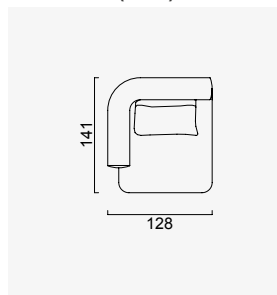

# kyoto

- 35 density high-resilient seat foam
- Frame strengthened with ply-Wooden  
( 10 year warranty compliance with European norms)
- Seating height 41 cm
- Sofa height 70 cm

## Wooden Based Color

Arm Module (Left)

Arm Module (Right)

Inter Module

Relaxing Module (Left)

Relaxing Module (Right)

Inter Coffee Table Module

Back Side Table (Left)