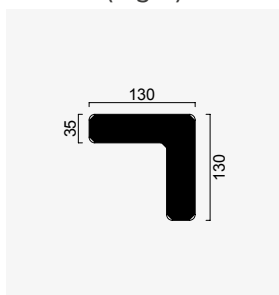

Back Side Table (Right)

OPTION 3