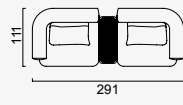

# kyoto

- 35 density high-resilient seat foam
- Frame strengthened with ply-Wooden  
( 10 year warranty compliance with European norms)
- Seating height 41 cm
- Sofa height 70 cm

## Wooden Based Color

Arm Module (Left)

Arm Module (Right)

Inter Module

Relaxing Module (Left)

Relaxing Module (Right)

Inter Coffee Table Module

Back Side Table (Left)

Back Side Table (Right)

OPTION 1

OPTION 2

OPTION 3

OPTION 4

OPTION 5

OPTION 6

OPTION 7