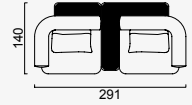

# kyoto

- 35 density high-resilient seat foam
- Frame strengthened with ply-Wooden  
( 10 year warranty compliance with European norms)
- Seating height 41 cm
- Sofa height 70 cm

Back Side Table (Right)

OPTION 1

OPTION 2

OPTION 3

OPTION 4

OPTION 5

OPTION 6

OPTION 7