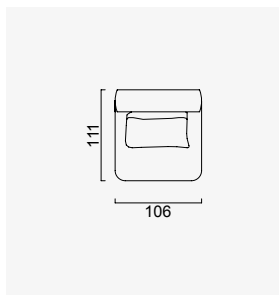

# kyoto

- 35 density high-resilient seat foam
- Frame strengthened with ply-Wooden  
( 10 year warranty compliance with European norms)
- Seating height 41 cm
- Sofa height 70 cm

## Wooden Based Color

Arm Module (Left)

Arm Module (Right)

Inter Module

Relaxing Module (Left)

Relaxing Module (Right)

Inter Coffee Table Module

Back Side Table (Left)