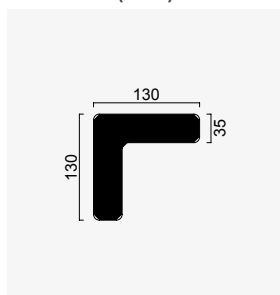

# kyoto

- 35 density high-resilient seat foam
- Frame strengthened with ply-Wooden  
( 10 year warranty compliance with European norms)
- Seating height 41 cm
- Sofa height 70 cm

## Wooden Based Color

Arm Module (Left)

Arm Module (Right)

Inter Module

Relaxing Module (Left)

Relaxing Module (Right)

Inter Coffee Table Module

Back Side Table (Left)