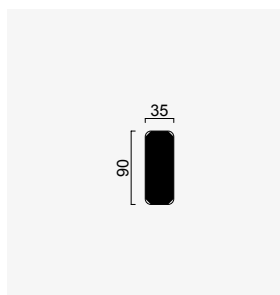

# kyoto

- 35 density high-resilient seat foam
- Frame strengthened with ply-Wooden  
( 10 year warranty compliance with European norms)
- Seating height 41 cm
- Sofa height 70 cm

## Wooden Based Color

Arm Module (Left)

Arm Module (Right)

Inter Module

Relaxing Module (Left)

Relaxing Module (Right)

Inter Coffee Table Module

Back Side Table (Left)