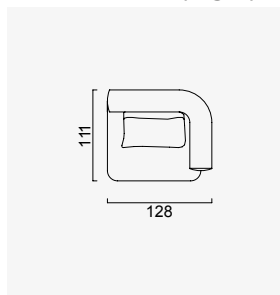

Arm Module (Right)