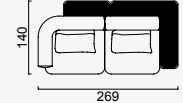

# kyoto

- 35 density high-resilient seat foam
- Frame strengthened with ply-Wooden  
( 10 year warranty compliance with European norms)
- Seating height 41 cm
- Sofa height 70 cm

Back Side Table (Right)

OPTION 1

OPTION 2

OPTION 3

OPTION 4

OPTION 5

OPTION 6

OPTION 7