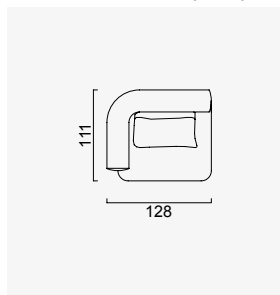

Arm Module (Left)