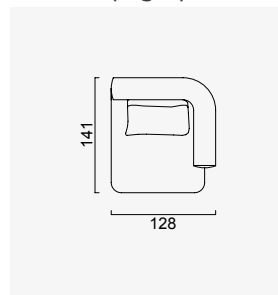

# kyoto

- 35 density high-resilient seat foam
- Frame strengthened with ply-Wooden  
( 10 year warranty compliance with European norms)
- Seating height 41 cm
- Sofa height 70 cm

## Wooden Based Color

Arm Module (Left)

Arm Module (Right)

Inter Module

Relaxing Module (Left)

Relaxing Module (Right)

Inter Coffee Table Module

Back Side Table (Left)