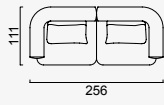

# kyoto

- 35 density high-resilient seat foam
- Frame strengthened with ply-Wooden  
( 10 year warranty compliance with European norms)
- Seating height 41 cm
- Sofa height 70 cm

## Wooden Based Color

Arm Module (Left)

Arm Module (Right)

Inter Module

Relaxing Module (Left)

Relaxing Module (Right)

Inter Coffee Table Module

Back Side Table (Left)

Back Side Table (Right)

OPTION 1

OPTION 2

OPTION 3

OPTION 4

OPTION 5

OPTION 6

OPTION 7