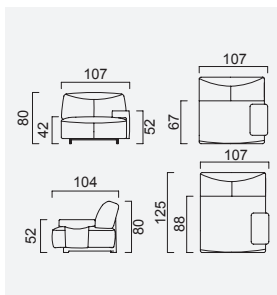

da vinci

- 35 density Süperlex seat foam
- Ability to have large sessions (Da Vinci mechanism)
- Plywood skeleton
(10 year warranty compliance with European norms)
- HYPER sponge on the back
- Seating height 42 cm
- Sofa height 80 cm

Arm Module (Right)
(Ceramic - Leather)

Arm Module (Left)
(Ceramic - Leather)

Inter Module

Pouf

Corner Module

Sofa Table

Arm Module (Right)
(Ceramic)

Arm Module (Left)
(Ceramic)