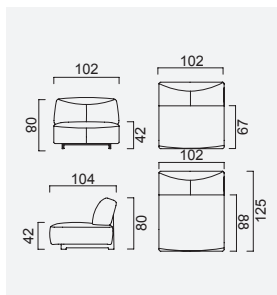

da vinci

- 35 density Süperlex seat foam
- Ability to have large sessions (Da Vinci mechanism)
- Plywood skeleton
(10 year warranty compliance with European norms)
- HYPER sponge on the back
- Seating height 42 cm
- Sofa height 80 cm

Arm Module (Right)
(Ceramic - Leather)

Arm Module (Left)
(Ceramic - Leather)

Inter Module

Pouf

Corner Module

Sofa Table

Arm Module (Right)
(Ceramic)

Arm Module (Left)
(Ceramic)