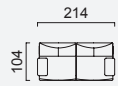

da vinci

- 35 density Süperlex seat foam
- Ability to have large sessions (Da Vinci mechanism)
- Plywood skeleton
(10 year warranty compliance with European norms)
- HYPER sponge on the back
- Seating height 42 cm
- Sofa height 80 cm

Arm Module (Right)
(Ceramic - Leather)

Arm Module (Left)
(Ceramic - Leather)

Inter Module

Pouf

Corner Module

Sofa Table

Arm Module (Right)
(Ceramic)

Arm Module (Left)
(Ceramic)

OPTION 1

OPTION 2

OPTION 3

OPTION 4

OPTION 5

OPTION 6

OPTION 7

OPTION 8