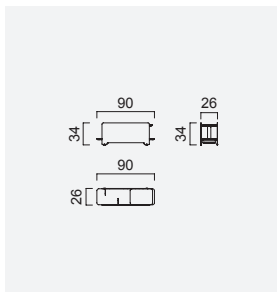

da vinci

- 35 density Süperlex seat foam
- Ability to have large sessions (Da Vinci mechanism)
- Plywood skeleton
(10 year warranty compliance with European norms)
- HYPER sponge on the back
- Seating height 42 cm
- Sofa height 80 cm

Arm Module (Right)
(Ceramic - Leather)

Arm Module (Left)
(Ceramic - Leather)

Inter Module

Pouf

Corner Module

Sofa Table

Arm Module (Right)
(Ceramic)

Arm Module (Left)
(Ceramic)