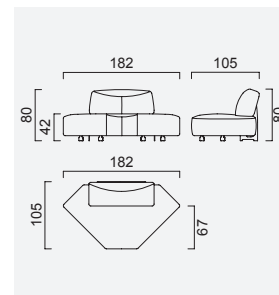

da vinci

- 35 density Süperlex seat foam
- Ability to have large sessions (Da Vinci mechanism)
- Plywood skeleton
(10 year warranty compliance with European norms)
- HYPER sponge on the back
- Seating height 42 cm
- Sofa height 80 cm

Arm Module (Right)
(Ceramic - Leather)

Arm Module (Left)
(Ceramic - Leather)

Inter Module

Pouf

Corner Module

Sofa Table

Arm Module (Right)
(Ceramic)

Arm Module (Left)
(Ceramic)