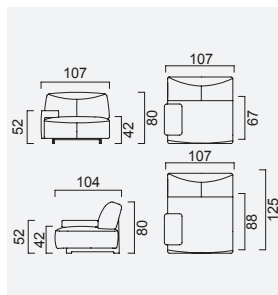

da vinci

- 35 density Süperlex seat foam
- Ability to have large sessions (Da Vinci mechanism)
- Plywood skeleton
(10 year warranty compliance with European norms)
- HYPER sponge on the back
- Seating height 42 cm
- Sofa height 80 cm

Arm Module (Right)
(Ceramic - Leather)

Arm Module (Left)
(Ceramic - Leather)

Inter Module

Pouf

Corner Module

Sofa Table

Arm Module (Right)
(Ceramic)

Arm Module (Left)
(Ceramic)