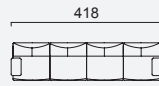

da vinci

- 35 density Süperlex seat foam
- Ability to have large sessions (Da Vinci mechanism)
- Plywood skeleton
(10 year warranty compliance with European norms)
- HYPER sponge on the back
- Seating height 42 cm
- Sofa height 80 cm

Arm Module (Right)
(Ceramic - Leather)

Arm Module (Left)
(Ceramic - Leather)

Inter Module

Pouf

Corner Module

Sofa Table

Arm Module (Right)
(Ceramic)

Arm Module (Left)
(Ceramic)

OPTION 1

OPTION 2

OPTION 3

OPTION 4

OPTION 5

OPTION 6

OPTION 7

OPTION 8