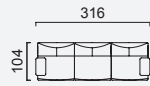

da vinci

- 35 density Süperlex seat foam
- Ability to have large sessions (Da Vinci mechanism)
- Plywood skeleton
(10 year warranty compliance with European norms)
- HYPER sponge on the back
- Seating height 42 cm
- Sofa height 80 cm

Arm Module (Right)
(Ceramic - Leather)

Arm Module (Left)
(Ceramic - Leather)

Inter Module

Pouf

Corner Module

Sofa Table

Arm Module (Right)
(Ceramic)

Arm Module (Left)
(Ceramic)

OPTION 1

OPTION 2

OPTION 3

OPTION 4

OPTION 5

OPTION 6

OPTION 7

OPTION 8