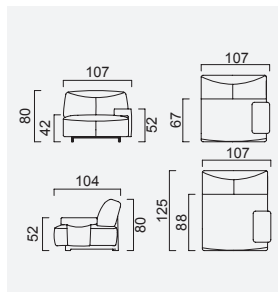

da vinci

- 35 density Süperlex seat foam
- Ability to have large sessions (Da Vinci mechanism)
- Plywood skeleton
(10 year warranty compliance with European norms)
- HYPER sponge on the back
- Seating height 42 cm
- Sofa height 80 cm

Arm Module (Right)
(Ceramic - Leather)

Arm Module (Left)
(Ceramic - Leather)

Inter Module

Pouf

Corner Module

Sofa Table

Arm Module (Right)
(Ceramic)

Arm Module (Left)
(Ceramic)