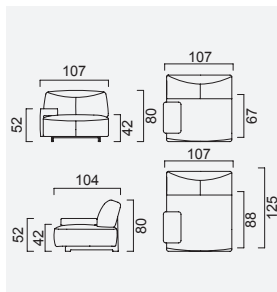

da vinci

- 35 density Süperlex seat foam
- Ability to have large sessions (Da Vinci mechanism)
- Plywood skeleton
(10 year warranty compliance with European norms)
- HYPER sponge on the back
- Seating height 42 cm
- Sofa height 80 cm

Arm Module (Right)
(Ceramic - Leather)

Arm Module (Left)
(Ceramic - Leather)

Inter Module

Pouf

Corner Module

Sofa Table

Arm Module (Right)
(Ceramic)

Arm Module (Left)
(Ceramic)