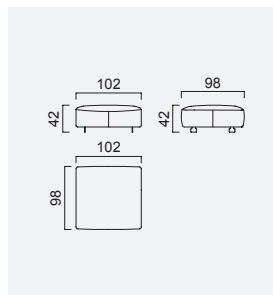

da vinci

- 35 density Süperlex seat foam
- Ability to have large sessions (Da Vinci mechanism)
- Plywood skeleton
(10 year warranty compliance with European norms)
- HYPER sponge on the back
- Seating height 42 cm
- Sofa height 80 cm

Arm Module (Right)
(Ceramic - Leather)

Arm Module (Left)
(Ceramic - Leather)

Inter Module

Pouf

Corner Module

Sofa Table

Arm Module (Right)
(Ceramic)

Arm Module (Left)
(Ceramic)