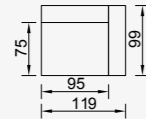

plus poufy bohem

- * Goose feather padded back, sitting and arm
- * 35 density high-resilient seat foam
- * Frame strengthened with ply-Wooden
(10 year warranty compliance with European norms)
- * Modular structure provides unlimited options
- * Seating height 39 cm
- * Sofa height 72 cm

High Arm Module
(Left)

KG:45,0 m³: 0,87

High Arm Module
(Right)

KG:45,0 m³: 0,87

Low Arm Module
(Left)

KG: 42,0 m³: 0,98

Low Arm Module
(Right)

KG: 42,0 m³: 0,98

Inter Module

KG: 29,0 m³: 0,67

Corner Module
(Left)

KG: 45,0 m³: 0,87

Corner Module
(Right)

KG: 45,0 m³: 0,87

Pouf

KG: 19,0 m³: 0,35