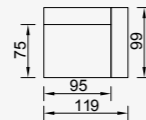

High Arm Module
(Left)

KG:45,0 m³: 0,87

High Arm Module
(Right)

KG:45,0 m³: 0,87

Low Arm Module
(Left)

KG: 42,0 m³: 0,98

Low Arm Module
(Right)

KG: 42,0 m³: 0,98

Inter Module

KG: 29,0 m³: 0,67

Corner Module
(Left)

KG: 45,0 m³: 0,87

Corner Module
(Right)

KG: 45,0 m³: 0,87

Pouf

KG: 19,0 m³: 0,35

Pouf With Rectangle
Coffee Table Module

KG: 15,0 m³: 0,18

Pouf With Square
Coffee Table Module

KG: 30,0 m³: 0,50

plus poufy bohem

OPTION 22

KG: 84,0 m³: 1,96

OPTION 23

KG: 119,0 m³: 2,41

OPTION 24

KG: 113,0 m³: 2,63

OPTION 29

KG: 99,0 m³: 2,14

OPTION 28

KG: 115,0 m³: 2,50

OPTION 25