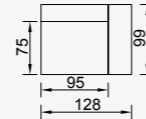

High Arm Module
(Left)

KG:45,0 m³: 0,87

High Arm Module
(Right)

KG:45,0 m³: 0,87

Low Arm Module
(Left)

KG: 42,0 m³: 0,98

Low Arm Module
(Right)

KG: 42,0 m³: 0,98

Inter Module

KG: 29,0 m³: 0,67

Corner Module
(Left)

KG: 45,0 m³: 0,87

Corner Module
(Right)

KG: 45,0 m³: 0,87

Pouf

KG: 19,0 m³: 0,35