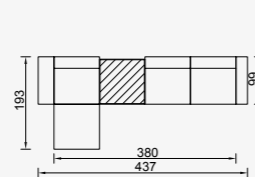

OPTION 20

KG: 219,0 m³: 4,83

OPTION 21

KG: 219,0 m³: 4,83

OPTION 17

KG: 165,0 m³: 3,37

OPTION 18

KG: 165,0 m³: 3,37