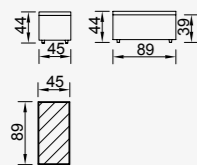

High Arm Module
(Left)

KG:45,0 m³: 0,87

High Arm Module
(Right)

KG:45,0 m³: 0,87

Low Arm Module
(Left)

KG: 42,0 m³: 0,98

Low Arm Module
(Right)

KG: 42,0 m³: 0,98

Inter Module

KG: 29,0 m³: 0,67

Corner Module
(Left)

KG: 45,0 m³: 0,87

Corner Module
(Right)

KG: 45,0 m³: 0,87

Pouf

KG: 19,0 m³: 0,35

Pouf With Rectangle
Coffee Table Module

KG: 15,0 m³: 0,18

Pouf With Square
Coffee Table Module

KG: 30,0 m³: 0,50

plus poufy bohem

OPTION 22

KG: 84,0 m³: 1,96

OPTION 23