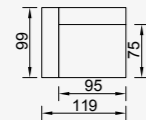

High Arm Module
(Left)

KG:45,0 m³: 0,87

High Arm Module
(Right)

KG:45,0 m³: 0,87

Low Arm Module
(Left)

KG: 42,0 m³: 0,98

Low Arm Module
(Right)

KG: 42,0 m³: 0,98

Inter Module

KG: 29,0 m³: 0,67

Corner Module
(Left)

KG: 45,0 m³: 0,87

Corner Module
(Right)

KG: 45,0 m³: 0,87

Pouf

KG: 19,0 m³: 0,35