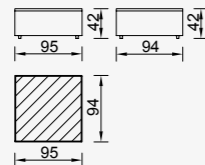

High Arm Module
(Left)

KG:45,0 m³: 0,87

High Arm Module
(Right)

KG:45,0 m³: 0,87

Low Arm Module
(Left)

KG: 42,0 m³: 0,98

Low Arm Module
(Right)

KG: 42,0 m³: 0,98

Inter Module

KG: 29,0 m³: 0,67

Corner Module
(Left)

KG: 45,0 m³: 0,87

Corner Module
(Right)

KG: 45,0 m³: 0,87

Pouf

KG: 19,0 m³: 0,35

Pouf With Rectangle
Coffee Table Module

KG: 15,0 m³: 0,18

Pouf With Square
Coffee Table Module

KG: 30,0 m³: 0,50

plus poufy bohem

OPTION 22

KG: 84,0 m³: 1,96

OPTION 23