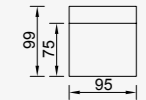

High Arm Module
(Left)

KG:45,0 m³: 0,87

High Arm Module
(Right)

KG:45,0 m³: 0,87

Low Arm Module
(Left)

KG: 42,0 m³: 0,98

Low Arm Module
(Right)

KG: 42,0 m³: 0,98

Inter Module

KG: 29,0 m³: 0,67

Corner Module
(Left)

KG: 45,0 m³: 0,87

Corner Module
(Right)

KG: 45,0 m³: 0,87

Pouf

KG: 19,0 m³: 0,35