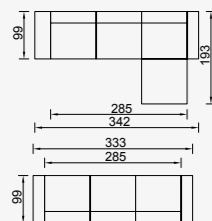

OPTION 2

KG: 168,0 m³: 3,92

OPTION 3

KG: 238,0 m³: 4,88

OPTION 4

KG: 226,0 m³: 4,92

OPTION 19

KG: 199,0 m³: 4,46

OPTION 20

KG: 219,0 m³: 4,83

OPTION 21

KG: 219,0 m³: 4,83

OPTION 17

KG: 165,0 m³: 3,37

OPTION 18

KG: 165,0 m³: 3,37