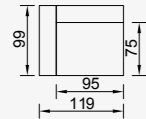

plus poufy bohem

- * Goose feather padded back, sitting and arm
- * 35 density high-resilient seat foam
- * Frame strengthened with ply-Wooden
(10 year warranty compliance with European norms)
- * Modular structure provides unlimited options
- * Seating height 39 cm
- * Sofa height 72 cm

High Arm Module
(Left)

KG:45,0 m³: 0,87

High Arm Module
(Right)

KG:45,0 m³: 0,87

Low Arm Module
(Left)

KG: 42,0 m³: 0,98

Low Arm Module
(Right)

KG: 42,0 m³: 0,98

Inter Module

KG: 29,0 m³: 0,67

Corner Module
(Left)

KG: 45,0 m³: 0,87

Corner Module
(Right)

KG: 45,0 m³: 0,87

Pouf

KG: 19,0 m³: 0,35