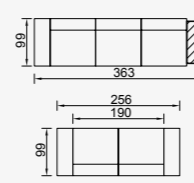

OPTION 2

KG: 168,0 m³: 3,92

OPTION 3

KG: 238,0 m³: 4,88

OPTION 4

KG: 226,0 m³: 4,92

OPTION 19

KG: 199,0 m³: 4,46

OPTION 20

KG: 219,0 m³: 4,83

OPTION 21

KG: 219,0 m³: 4,83

OPTION 17

KG: 165,0 m³: 3,37

OPTION 18

KG: 165,0 m³: 3,37