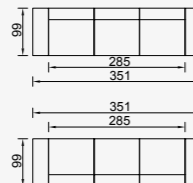

OPTION 2

KG: 168,0 m³: 3,92

OPTION 3

KG: 238,0 m³: 4,88

OPTION 4

KG: 226,0 m³: 4,92

OPTION 19

KG: 199,0 m³: 4,46

OPTION 20

KG: 219,0 m³: 4,83

OPTION 21

KG: 219,0 m³: 4,83

OPTION 17

KG: 165,0 m³: 3,37

OPTION 18

KG: 165,0 m³: 3,37