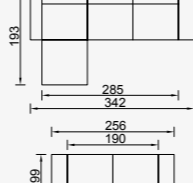

OPTION 2

KG: 168,0 m³: 3,92

OPTION 3

KG: 238,0 m³: 4,88

OPTION 4

KG: 226,0 m³: 4,92

OPTION 19

KG: 199,0 m³: 4,46

OPTION 20

KG: 219,0 m³: 4,83

OPTION 21

KG: 219,0 m³: 4,83

OPTION 17

KG: 165,0 m³: 3,37

OPTION 18

KG: 165,0 m³: 3,37