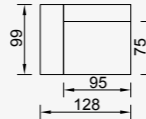

High Arm Module
(Left)

KG:45,0 m³: 0,87

High Arm Module
(Right)

KG:45,0 m³: 0,87

Low Arm Module
(Left)

KG: 42,0 m³: 0,98

Low Arm Module
(Right)

KG: 42,0 m³: 0,98

Inter Module

KG: 29,0 m³: 0,67

Corner Module
(Left)

KG: 45,0 m³: 0,87

Corner Module
(Right)

KG: 45,0 m³: 0,87

Pouf

KG: 19,0 m³: 0,35