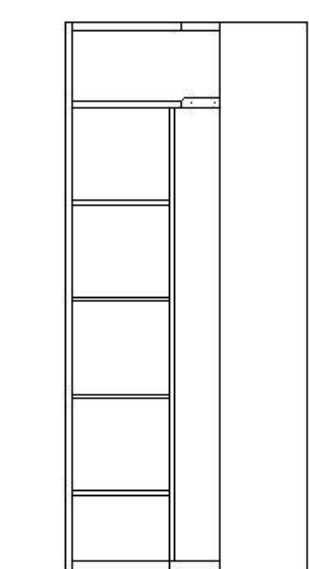

Open Dressing Room **Sigma**

SIGMA CABINETS

SG-100 Sigma Cabinet (100 cm) SG-70 Sigma Cabinet (70 cm) SG-50 Sigma Cabinet (50 cm) SG-30 Sigma Cabinet (30 cm) SG-100K Sigma Corner Cabinet

SIGMA SIDE PANELS

SY-LEFT Sigma Left Side Panel SY-CENTER Sigma Center Side Panel SY-RIGHT Sigma Right Side Panel

SIGMA CABINET COLOR OPTIONS

100 cm

70 cm

50 cm

30 cm

Corner

Corner

SIGMA MODULES

SM-01 Sigma Chest of Drawers Module (100 cm) SM-02 Sigma Shirt Organizer Module (100 cm) SM-19 Sigma Shoe Organizer Module (100 cm) 2 Piece SM-20 Sigma Hanger Module (100 cm) SM-21 Sigma Hanger Module (70 cm) SM-22 Sigma Hanger Module (50 cm) SM-23 Sigma Hanger and Shelf Module (Corner) SM-24 Sigma Rotating Hanger Module (Corner) SM-03 Sigma Glass Shelf Module (100 cm) SM-04 Sigma Glass Shelf Module 2 Piece (100 cm) SM-05 Sigma Glass Shelf Module 3 Piece (100 cm) SM-06 Sigma Glass Shelf Module 2 Piece (70 cm) SM-07 Sigma Glass Shelf Module 3 Piece (70 cm) SM-08 Sigma Glass Shelf Module 2 Piece (50 cm) SM-09 Sigma Glass Shelf Module 3 Piece (50 cm) SM-10 Sigma Glass Shelf Module 5 Piece (30 cm) SM-11 Sigma Chipboard Shelf Module (100 cm) SM-12 Sigma Chipboard Shelf Module 2 Piece (100 cm) SM-13 Sigma Chipboard Shelf Module 3 Piece (100 cm) SM-14 Sigma Chipboard Shelf Module 2 Piece (70 cm) SM-15 Sigma Chipboard Shelf Module 3 Piece (70 cm) SM-16 Sigma Chipboard Shelf Module 2 Piece (50 cm) SM-17 Sigma Chipboard Shelf Module 3 Piece (50 cm) SM-18 Sigma Chipboard Shelf Module 5 Piece (30 cm)