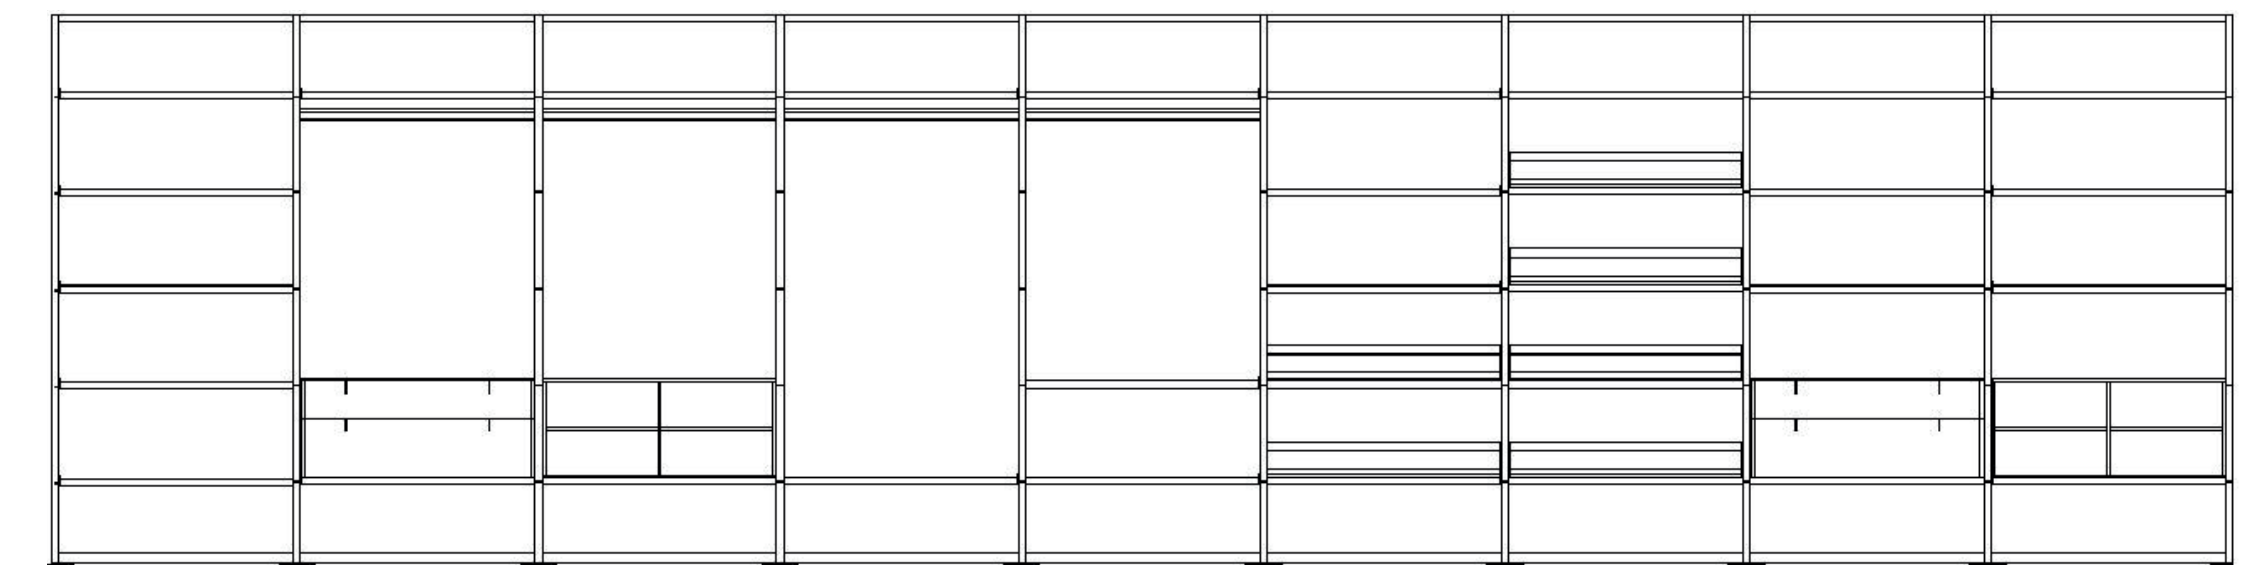

Open Dressing Room **Sigma**

SIGMA CABINETS

SG-100 Sigma Cabinet (100 cm) SG-70 Sigma Cabinet (70 cm) SG-50 Sigma Cabinet (50 cm) SG-30 Sigma Cabinet (30 cm) SG-100K Sigma Corner Cabinet

SIGMA SIDE PANELS

SY-LEFT Sigma Left Side Panel SY-CENTER Sigma Center Side Panel SY-RIGHT Sigma Right Side Panel

SIGMA CABINET COLOR OPTIONS

100 cm

70 cm

50 cm

30 cm

Corner

Corner

SIGMA MODULES

SM-01 Sigma Chest of Drawers Module (100 cm) SM-02 Sigma Shirt Organizer Module (100 cm) SM-19 Sigma Shoe Organizer Module (100 cm) 2 Piece SM-20 Sigma Hanger Module (100 cm) SM-21 Sigma Hanger Module (70 cm) SM-22 Sigma Hanger Module (50 cm) SM-23 Sigma Hanger and Shelf Module (Corner) SM-24 Sigma Rotating Hanger Module (Corner) SM-03 Sigma Glass Shelf Module (100 cm) SM-04 Sigma Glass Shelf Module 2 Piece (100 cm) SM-05 Sigma Glass Shelf Module 3 Piece (100 cm) SM-06 Sigma Glass Shelf Module 2 Piece (70 cm) SM-07 Sigma Glass Shelf Module 3 Piece (70 cm) SM-08 Sigma Glass Shelf Module 2 Piece (50 cm) SM-09 Sigma Glass Shelf Module 3 Piece (50 cm) SM-10 Sigma Glass Shelf Module 5 Piece (30 cm) SM-11 Sigma Chipboard Shelf Module (100 cm) SM-12 Sigma Chipboard Shelf Module 2 Piece (100 cm) SM-13 Sigma Chipboard Shelf Module 3 Piece (100 cm) SM-14 Sigma Chipboard Shelf Module 2 Piece (70 cm) SM-15 Sigma Chipboard Shelf Module 3 Piece (70 cm) SM-16 Sigma Chipboard Shelf Module 2 Piece (50 cm) SM-17 Sigma Chipboard Shelf Module 3 Piece (50 cm) SM-18 Sigma Chipboard Shelf Module 5 Piece (30 cm)