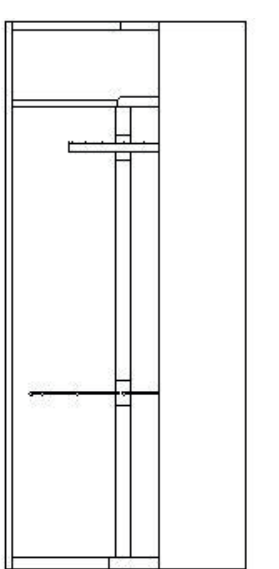

Open Dressing Room **Sigma**

SIGMA CABINETS

SG-100 Sigma Cabinet (100 cm) SG-70 Sigma Cabinet (70 cm) SG-50 Sigma Cabinet (50 cm) SG-30 Sigma Cabinet (30 cm) SG-100K Sigma Corner Cabinet

SIGMA SIDE PANELS

SY-LEFT Sigma Left Side Panel SY-CENTER Sigma Center Side Panel SY-RIGHT Sigma Right Side Panel

SIGMA CABINET COLOR OPTIONS

100 cm

70 cm

50 cm

30 cm

Corner

Corner

SIGMA MODULES

SM-01 Sigma Chest of Drawers Module (100 cm) SM-02 Sigma Shirt Organizer Module (100 cm) SM-19 Sigma Shoe Organizer Module (100 cm) 2 Piece SM-20 Sigma Hanger Module (100 cm) SM-21 Sigma Hanger Module (70 cm) SM-22 Sigma Hanger Module (50 cm) SM-23 Sigma Hanger and Shelf Module (Corner) SM-24 Sigma Rotating Hanger Module (Corner) SM-03 Sigma Glass Shelf Module (100 cm) SM-04 Sigma Glass Shelf Module 2 Piece (100 cm) SM-05 Sigma Glass Shelf Module 3 Piece (100 cm) SM-06 Sigma Glass Shelf Module 2 Piece (70 cm) SM-07 Sigma Glass Shelf Module 3 Piece (70 cm) SM-08 Sigma Glass Shelf Module 2 Piece (50 cm) SM-09 Sigma Glass Shelf Module 3 Piece (50 cm) SM-10 Sigma Glass Shelf Module 5 Piece (30 cm) SM-11 Sigma Chipboard Shelf Module (100 cm) SM-12 Sigma Chipboard Shelf Module 2 Piece (100 cm) SM-13 Sigma Chipboard Shelf Module 3 Piece (100 cm) SM-14 Sigma Chipboard Shelf Module 2 Piece (70 cm) SM-15 Sigma Chipboard Shelf Module 3 Piece (70 cm) SM-16 Sigma Chipboard Shelf Module 2 Piece (50 cm) SM-17 Sigma Chipboard Shelf Module 3 Piece (50 cm) SM-18 Sigma Chipboard Shelf Module 5 Piece (30 cm)