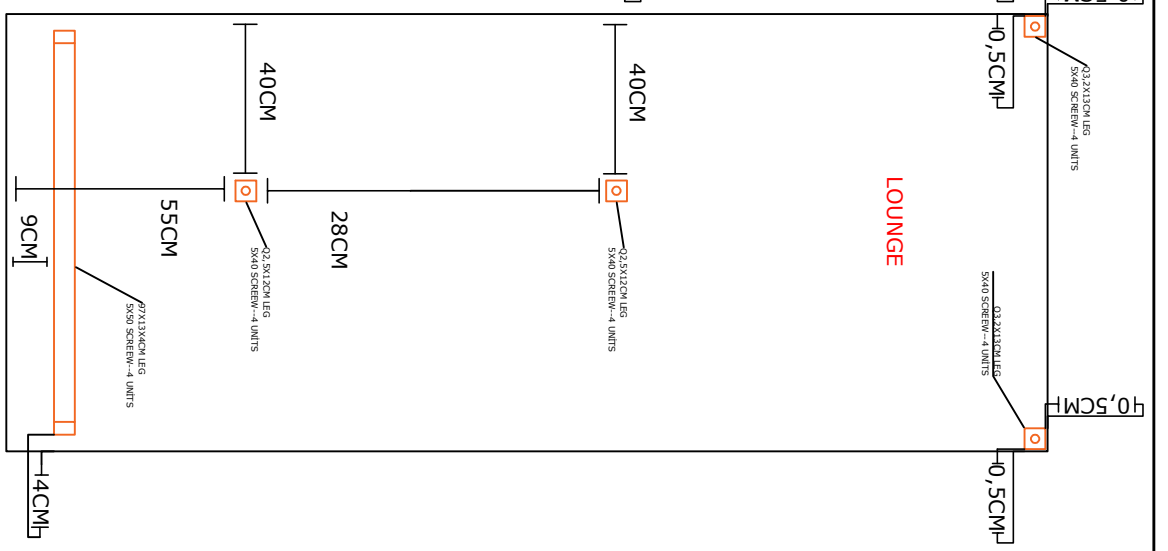

3 SEATER WITH BED

LOUNGE

GIZEM CORNER WITH LAUNGE