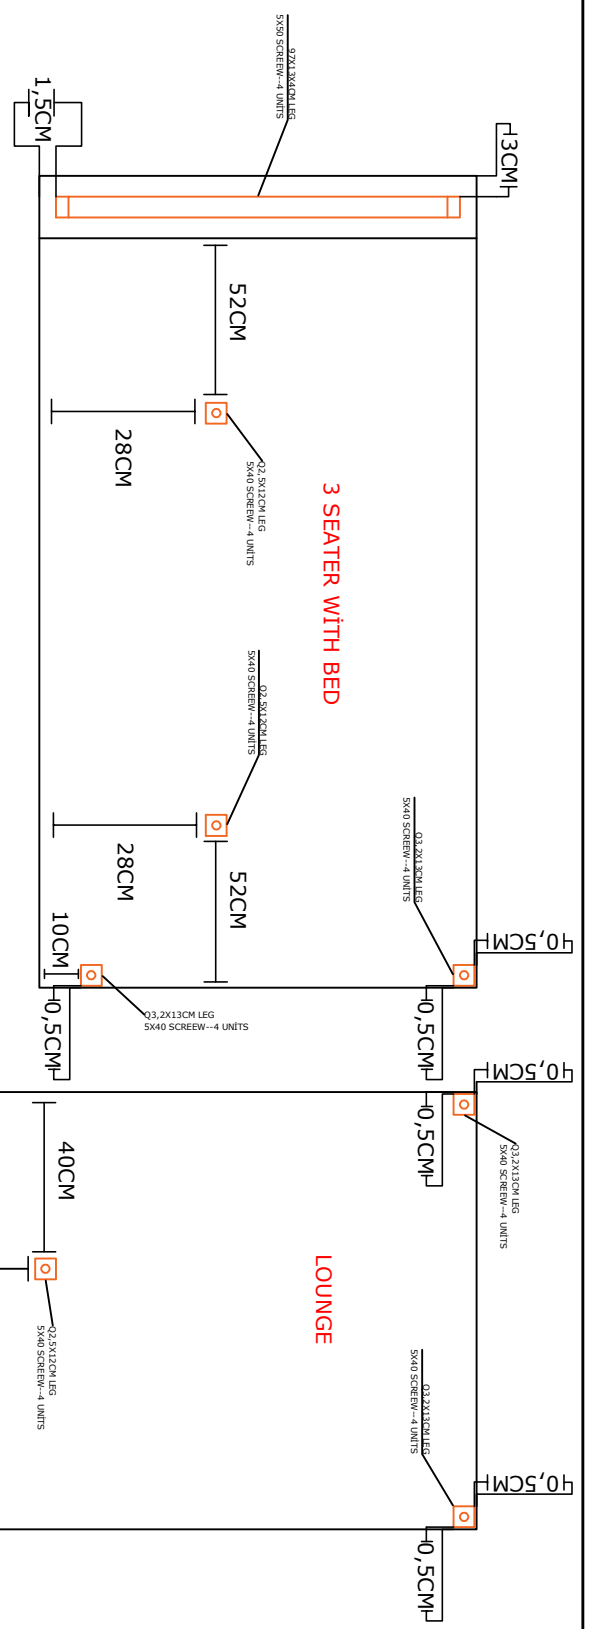

3 SEATER WITH BED

LOUNGE

GIZEM CORNER WITH LAUNGE