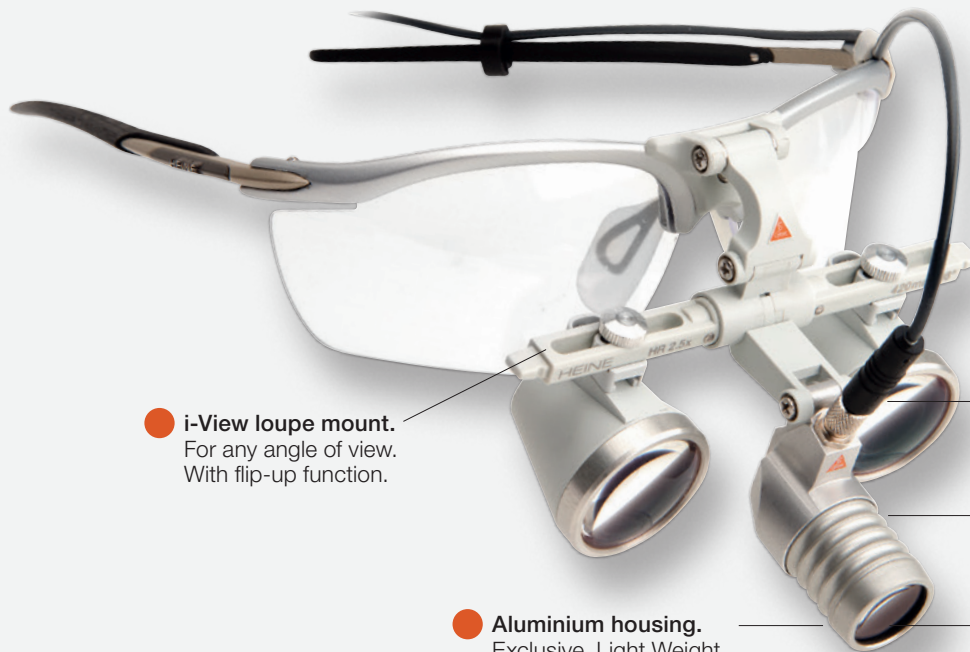

● **Shadow free image.** Through a compact coaxial design.

● **Adjustable spot size.** e.g. 30 to 80mm at 420mm working distance – for an optimal field of view.

● **Unique HEINE LED^{HQ}.** 65,000 Lux. Homogenous. True colour rendering.

● **i-View loupe mount.** For any angle of view. With flip-up function.

> For ordering information, please see the last page or visit www.heine.com

Experience HEINE LoupeLight 2

Brighter. Lighter. Improved functionality.

MOST TRUSTED BY DENTISTS AND ENT SPECIALISTS

LED^{HO}
LED NOW IN HEINE QUALITY.

● **i-View loupe mount.**
For any angle of view.
With flip-up function.

● **Aluminium housing.**
Exclusive. Light Weight.
Durable.

- **Unique HEINE i-View Loupe Mount**
Adjustable viewing angle ensures a coaxial, shadow-free image.

- **Flip-up function.**
Ability to flip optics up for un magnified views and overview.

OPTIMAL MAGNIFICATION