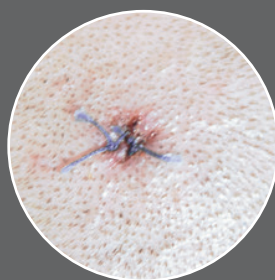

With a comparable competitor product (with illumination and with magnification)