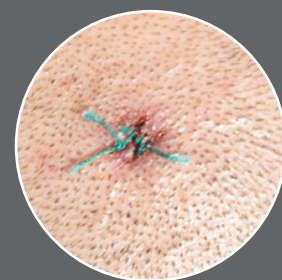

● With HEINE 2.5x Binocular Loupes and LoupeLight 2

LED LIGHT
LED NOW IN HEINE QUALITY.