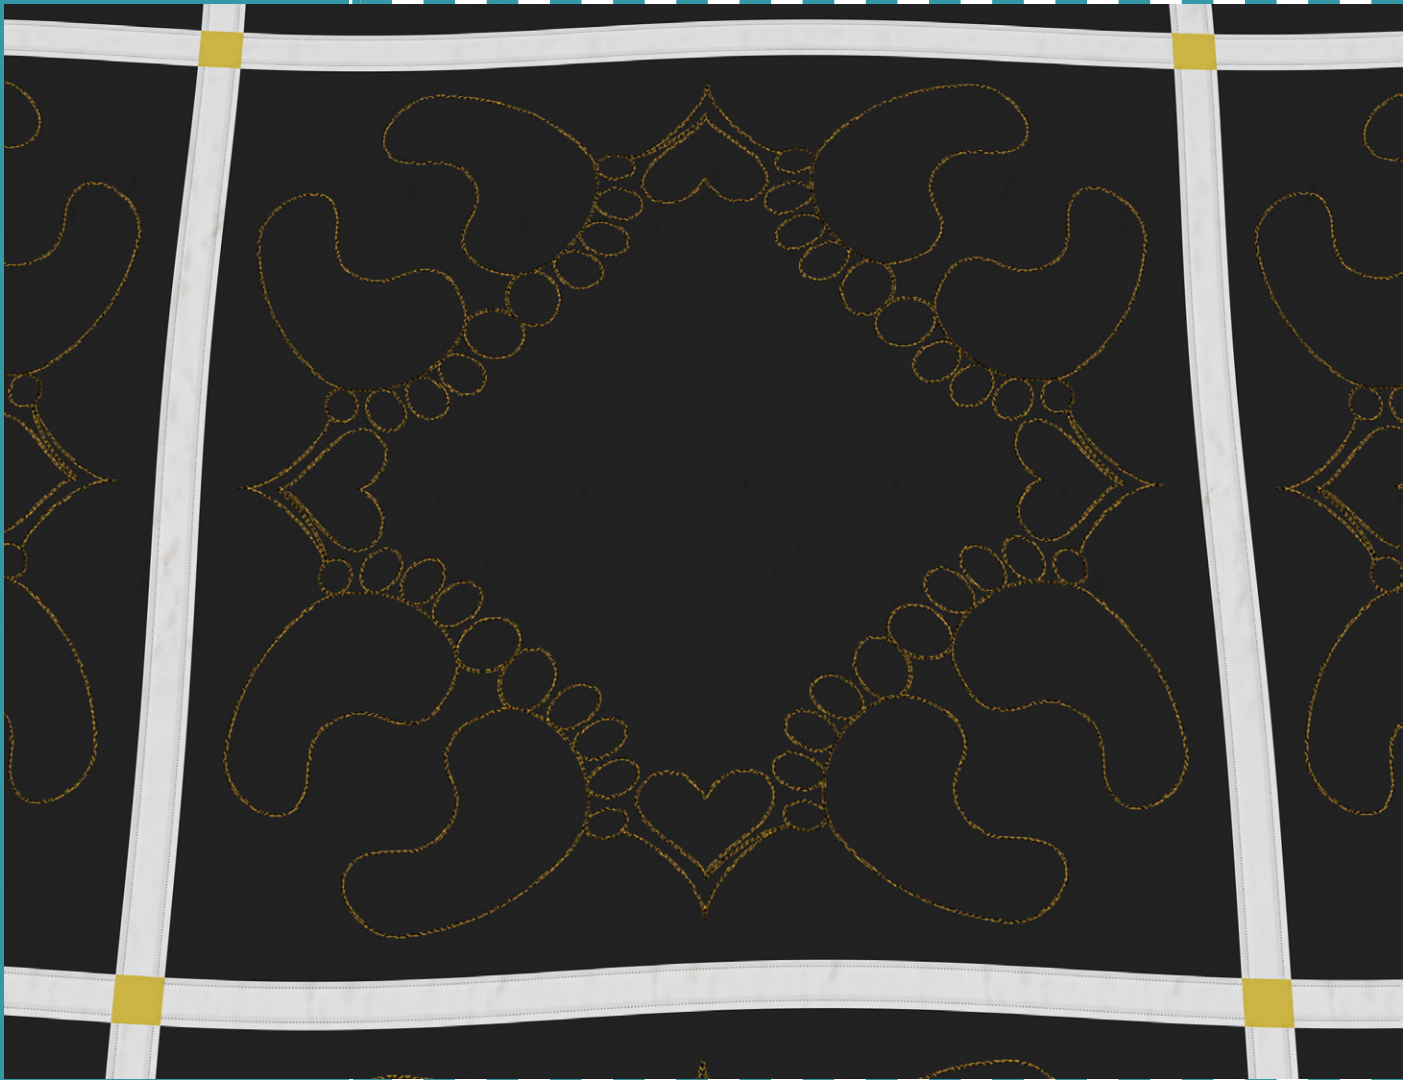

- 1. Single Color Design..... 0020

#80231

9
DESIGNS

Baby Quilting

by Amanda Murphy

Note: Some designs in this collection may have been created using unique special stitches and/or techniques. To preserve design integrity when rescaling or rotating designs in your software, always rescale or rotate designs using the handles directly on-screen.