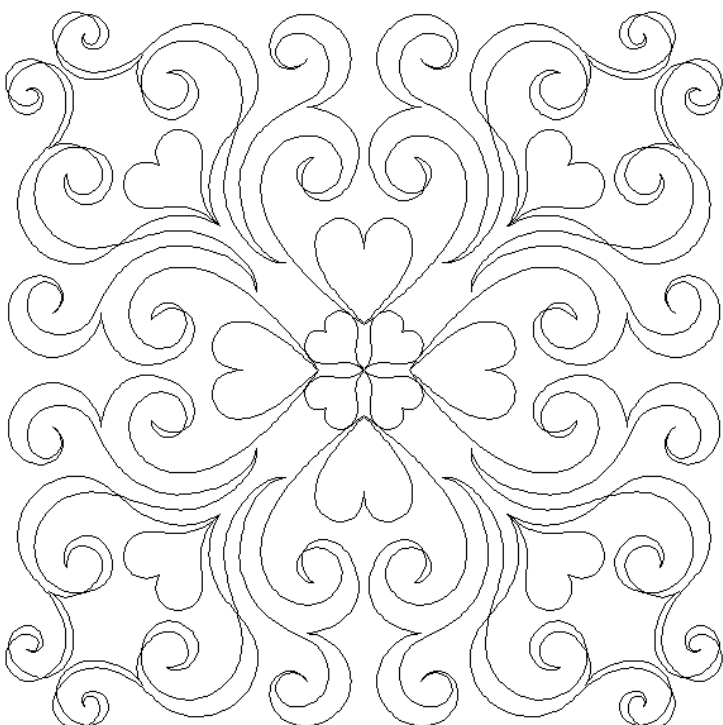

#80214

6

DESIGNS

Hearts Quilting

by Amanda Murphy

Note: Some designs in this collection may have been created using unique special stitches and/or techniques. To preserve design integrity when rescaling or rotating designs in your software, always rescale or rotate designs using the handles directly on-screen.

80214-01 Hearts Block 1

Size Inches: Size mm:
8.00 X 8.00 in. 203.20 X 203.20 mm

- 1. Single Color Design..... 0020

80214-02 Hearts Block 2

Size Inches: Size mm:
8.00 X 8.00 in. 203.20 X 203.20 mm

- 1. Single Color Design..... 0020