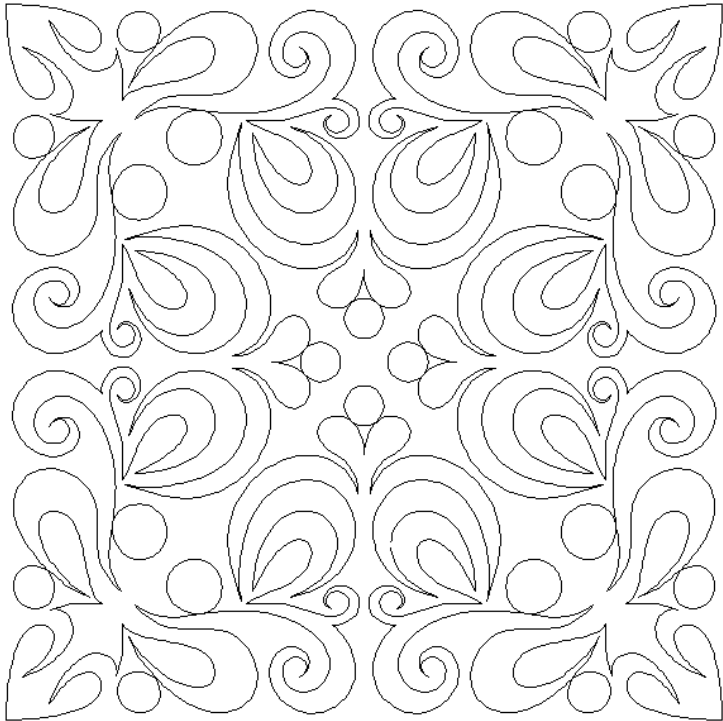

Note: Some designs in this collection may have been created using unique special stitches and/or techniques. To preserve design integrity when rescaling or rotating designs in your software, always rescale or rotate designs using the handles directly on-screen.