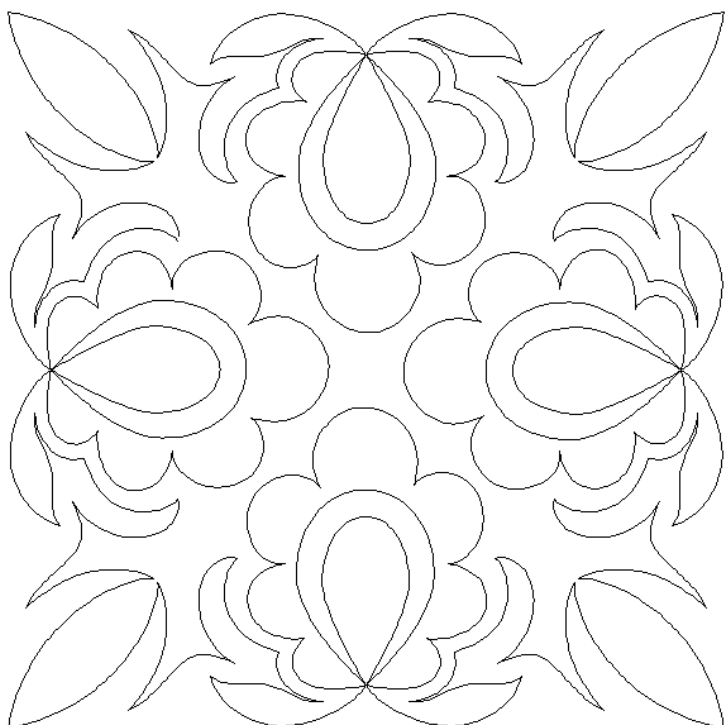

80207-02 Scalloped Paisley Block 2

Size Inches: Size mm:
8.00 X 8.00 in.   203.20 X 203.20 mm

1. Single Color Design..... 0020