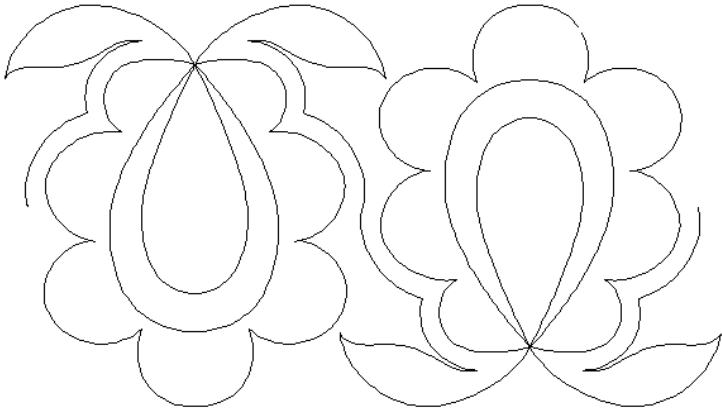

### 80207-03 Scalloped Paisley Corner

Size Inches:                      Size mm:  
6.30 X 11.21 in.    160.02 X 284.73 mm

- 1. Single Color Design..... 0020

### 80207-04 Scalloped Paisley Pantograph

Size Inches:                      Size mm:  
8.21 X 11.09 in.    208.53 X 281.69 mm

- 1. Single Color Design..... 0020

Note: Some designs in this collection may have been created using unique special stitches and/or techniques. To preserve design integrity when rescaling or rotating designs in your software, always rescale or rotate designs using the handles directly on-screen.

## 80207-05 Scalloped Paisley Straight Border

Size Inches:                      Size mm:  
**6.00 X 10.69 in.    152.40 X 271.53 mm**

- 1. Single Color Design..... 0020

---