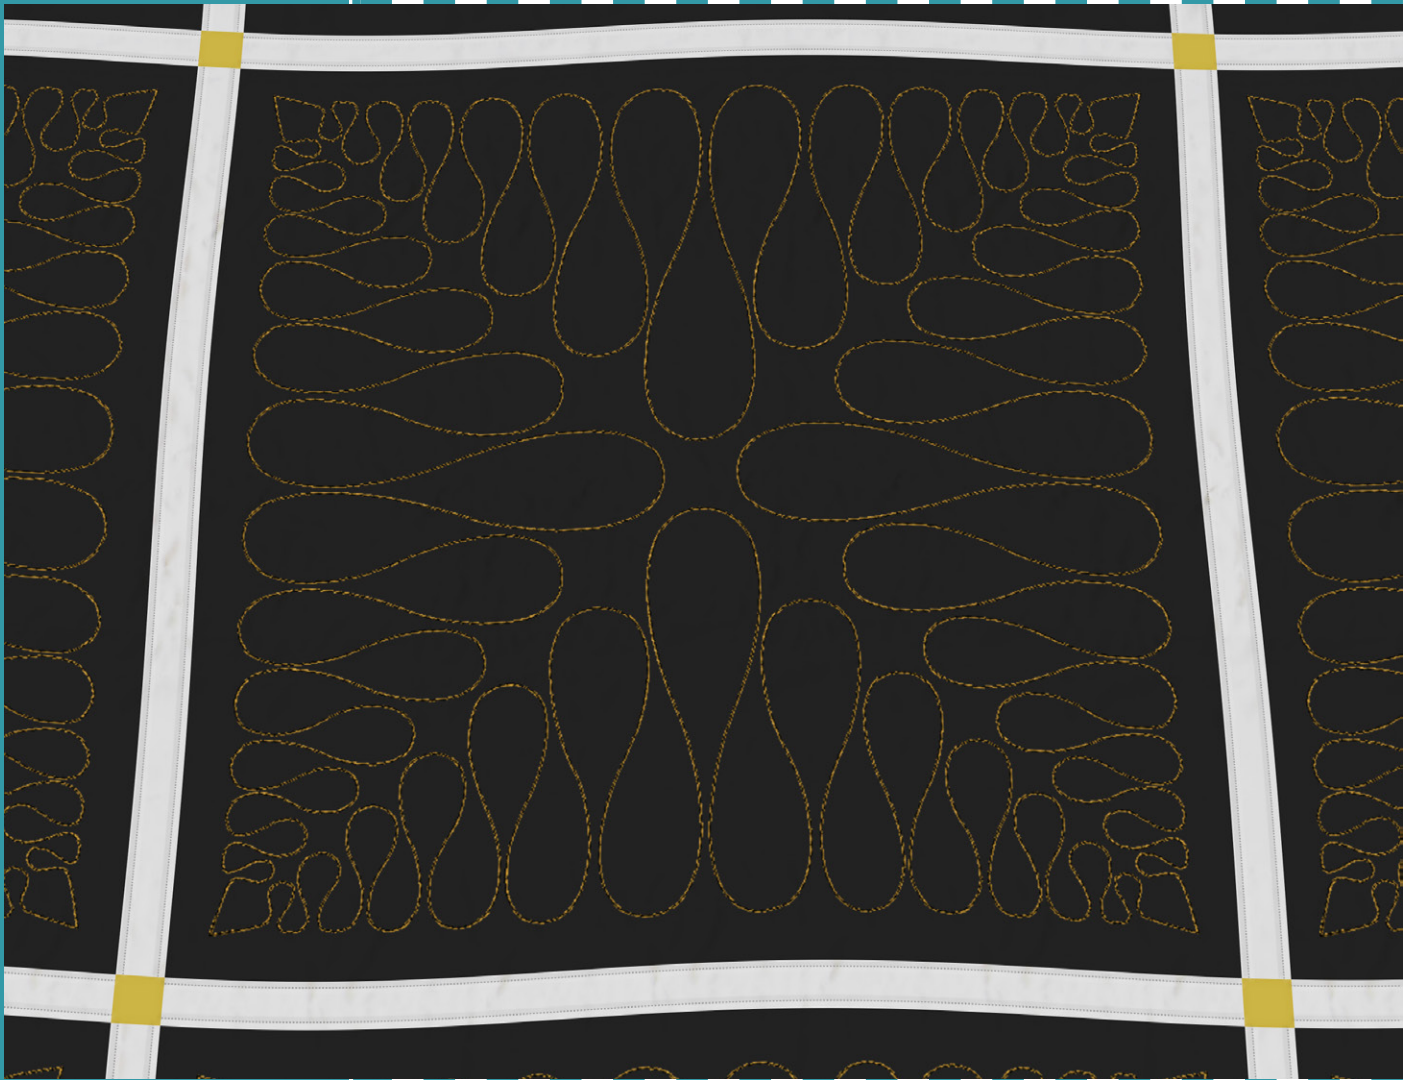

#80276

5
DESIGNS

Ribbon Candy Quilting

by Amanda Murphy