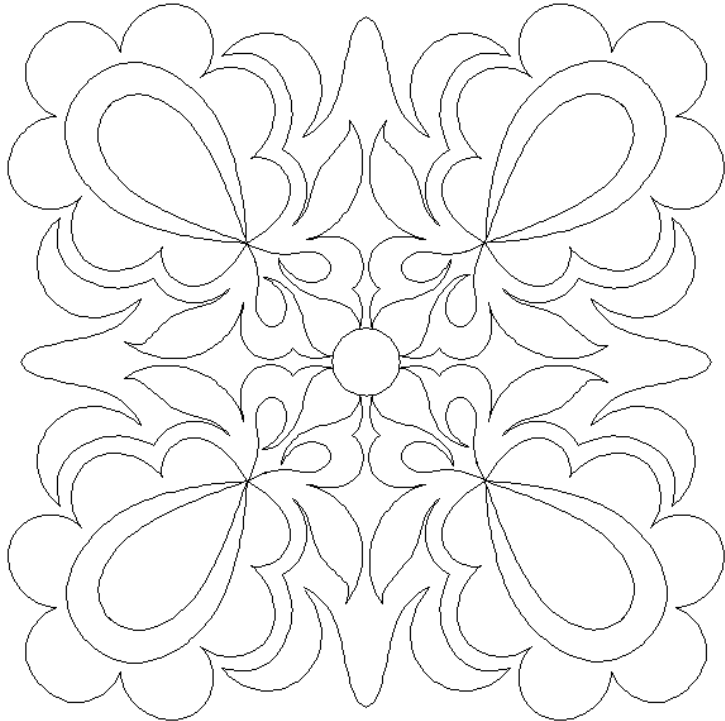

Note: Some designs in this collection may have been created using unique special stitches and/or techniques. To preserve design integrity when rescaling or rotating designs in your software, always rescale or rotate designs using the handles directly on-screen.

80207-01 Scalloped Paisley Block 1

Size Inches: Size mm:
8.00 X 8.00 in.   203.20 X 203.20 mm

1. Single Color Design..... 0020