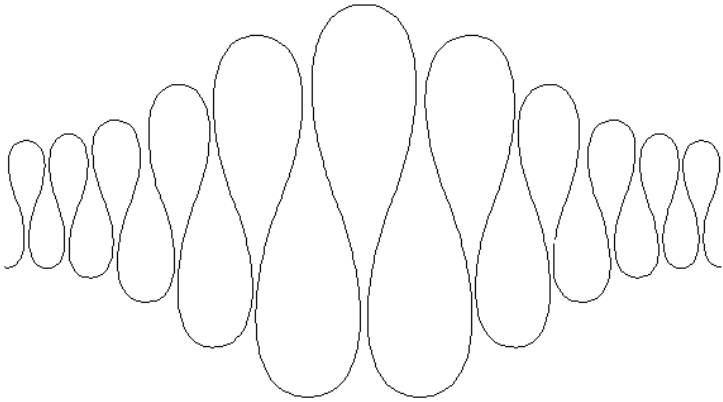

Note: Some designs in this collection may have been created using unique special stitches and/or techniques. To preserve design integrity when rescaling or rotating designs in your software, always rescale or rotate designs using the handles directly on-screen.

80276-03 Ribbon Candy Pantograph

Size Inches: Size mm:
6.73 X 12.28 in.   170.94 X 311.91 mm

1. Single Color Design..... 0020