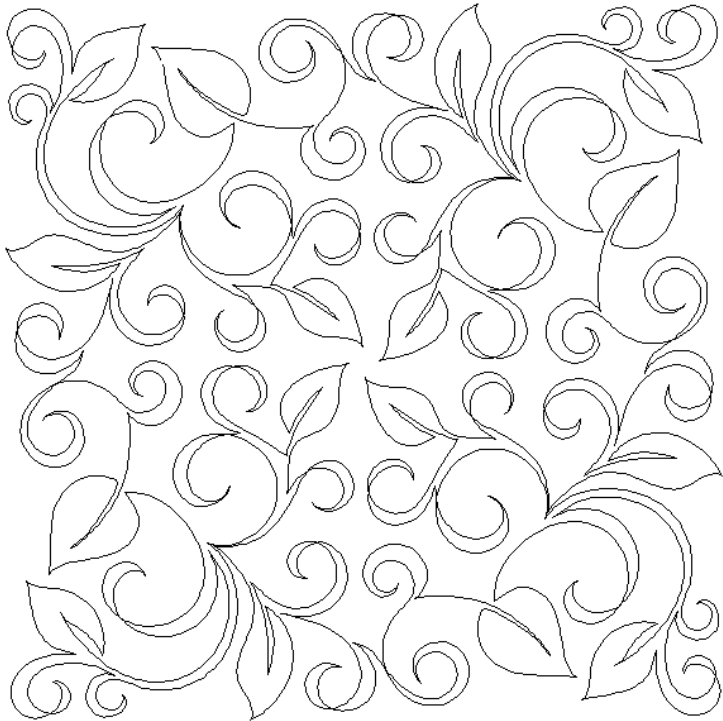

Note: Some designs in this collection may have been created using unique special stitches and/or techniques. To preserve design integrity when rescaling or rotating designs in your software, always rescale or rotate designs using the handles directly on-screen.

80211-01 Swirls On A Stem Block

Size Inches: Size mm:
8.00 X 8.00 in.   203.20 X 203.20 mm

1. Single Color Design..... 0020