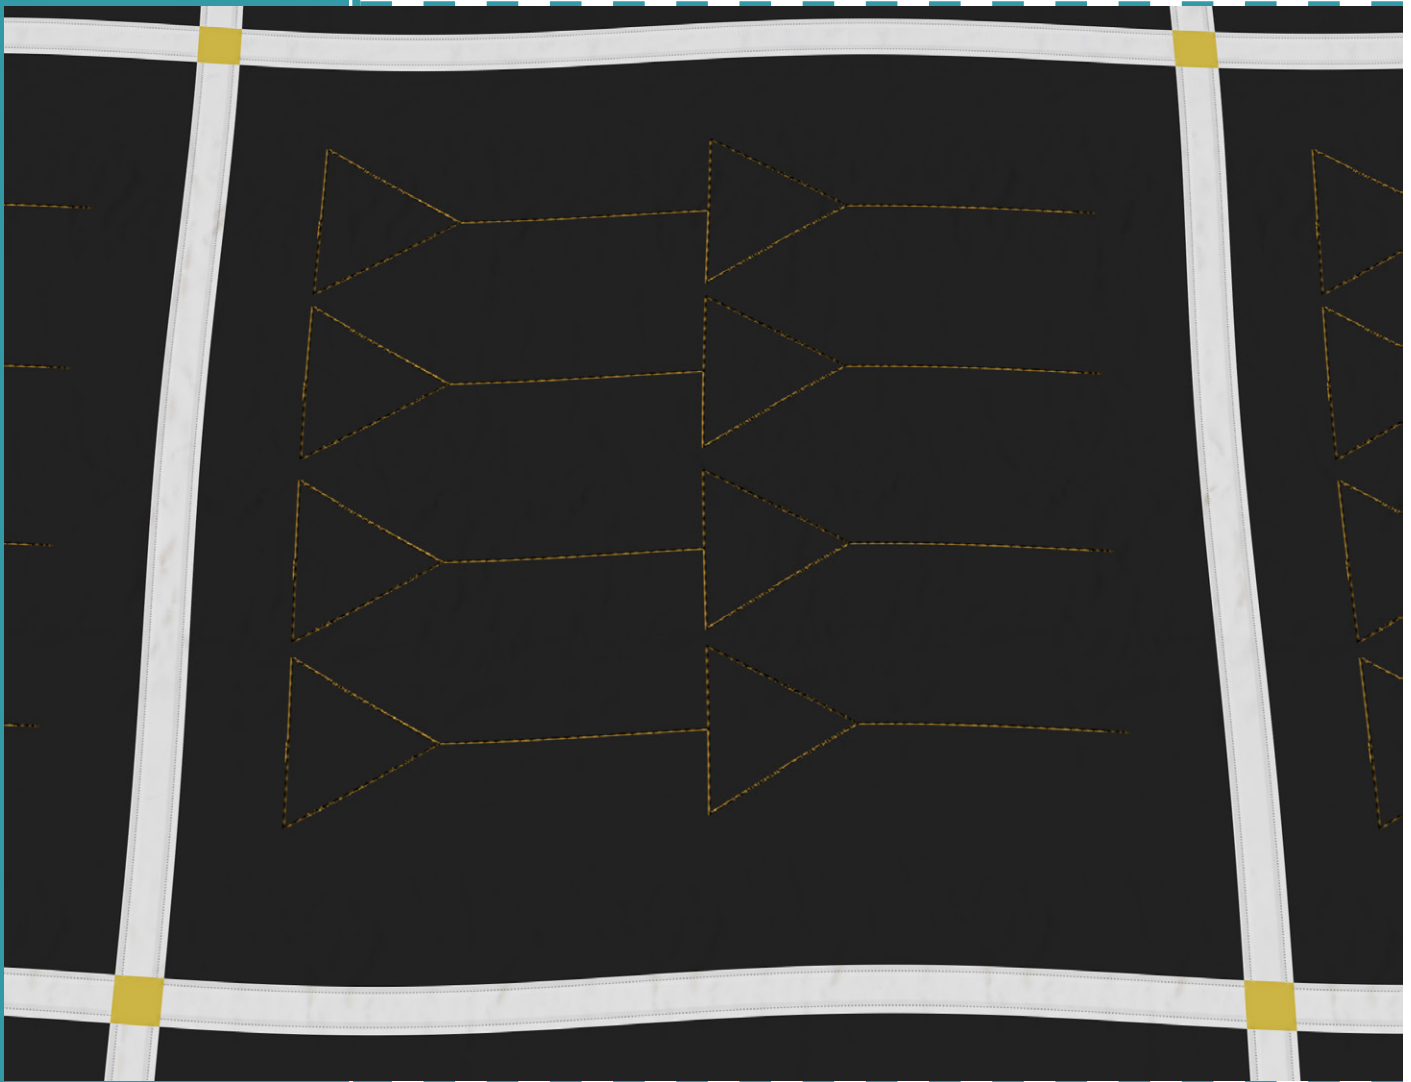

#80223

7
DESIGNS

Shapes On A String Quilting

by Amanda Murphy