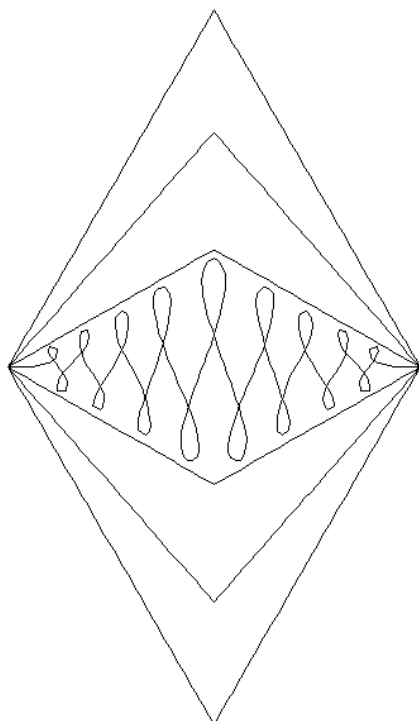

80219-09 Geo Diamonds Straight Border 3

Size Inches: Size mm:
3.46 X 6.00 in. 87.88 X 152.40 mm

- 1. Single Color Design..... 0020

80219-10 Geo Diamonds Straight Border 4

Size Inches: Size mm:
3.46 X 6.00 in. 87.88 X 152.40 mm