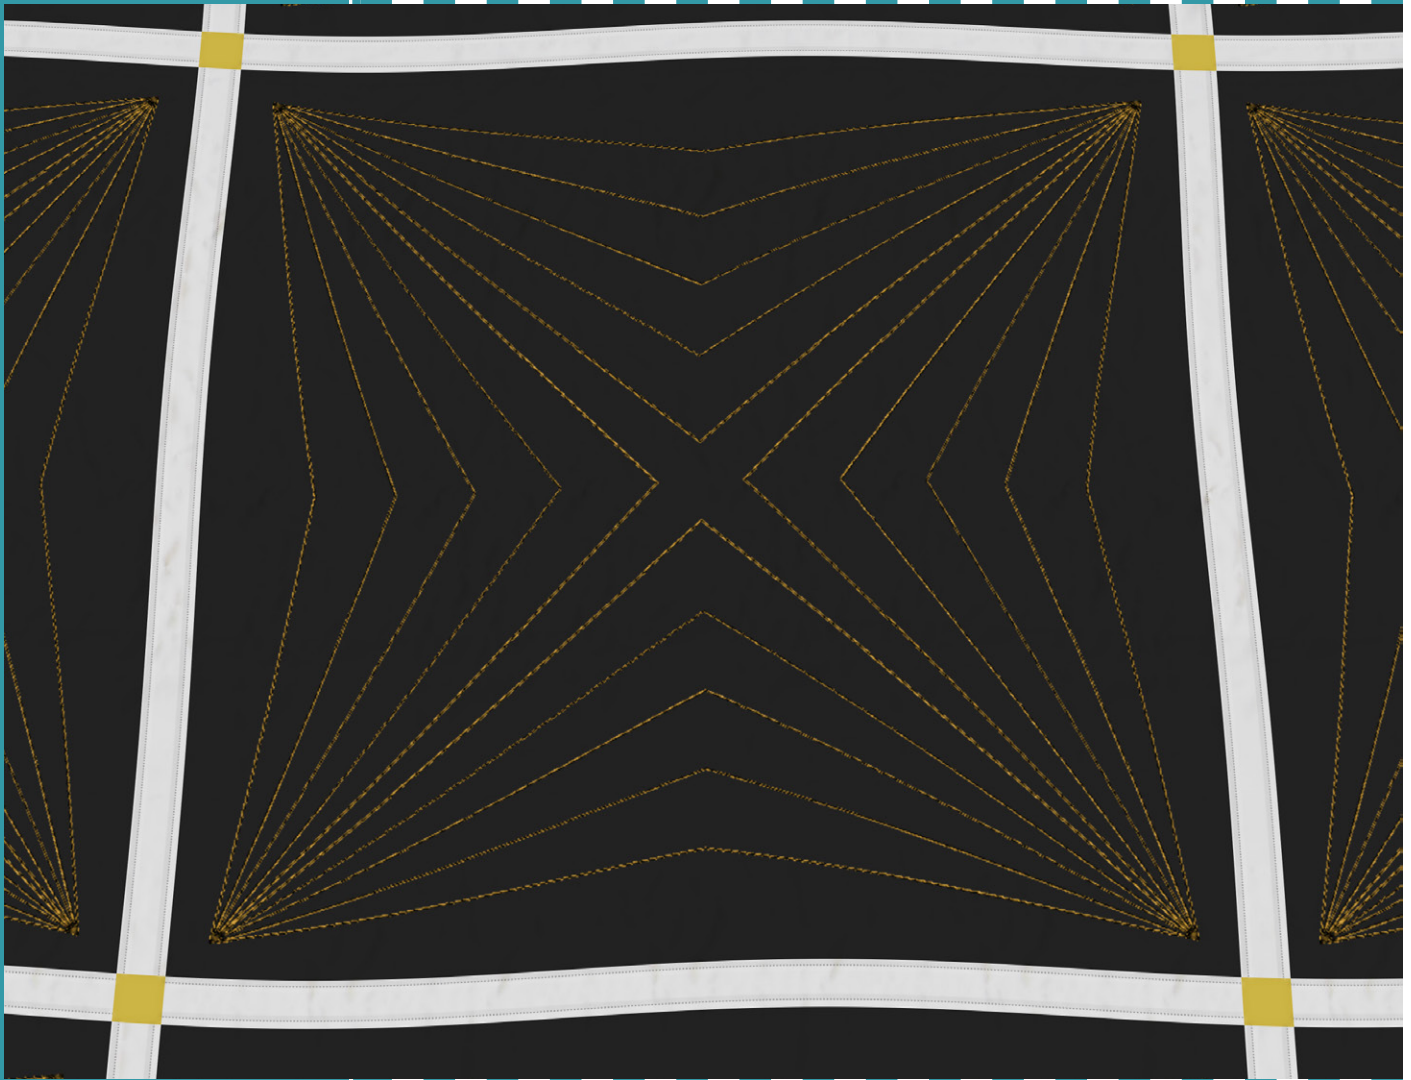

- 1. Single Color Design..... 0020

#80216

13
DESIGNS

Geo Triangles Quilting

by Amanda Murphy

Note: Some designs in this collection may have been created using unique special stitches and/or techniques. To preserve design integrity when rescaling or rotating designs in your software, always rescale or rotate designs using the handles directly on-screen.