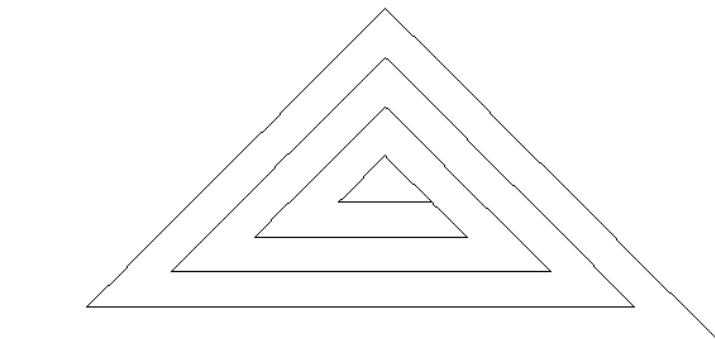

80215-08 Greek Keys Triangle

Size Inches: Size mm:
4.79 X 10.30 in.   121.67 X 261.62 mm

1. Single Color Design..... 0020