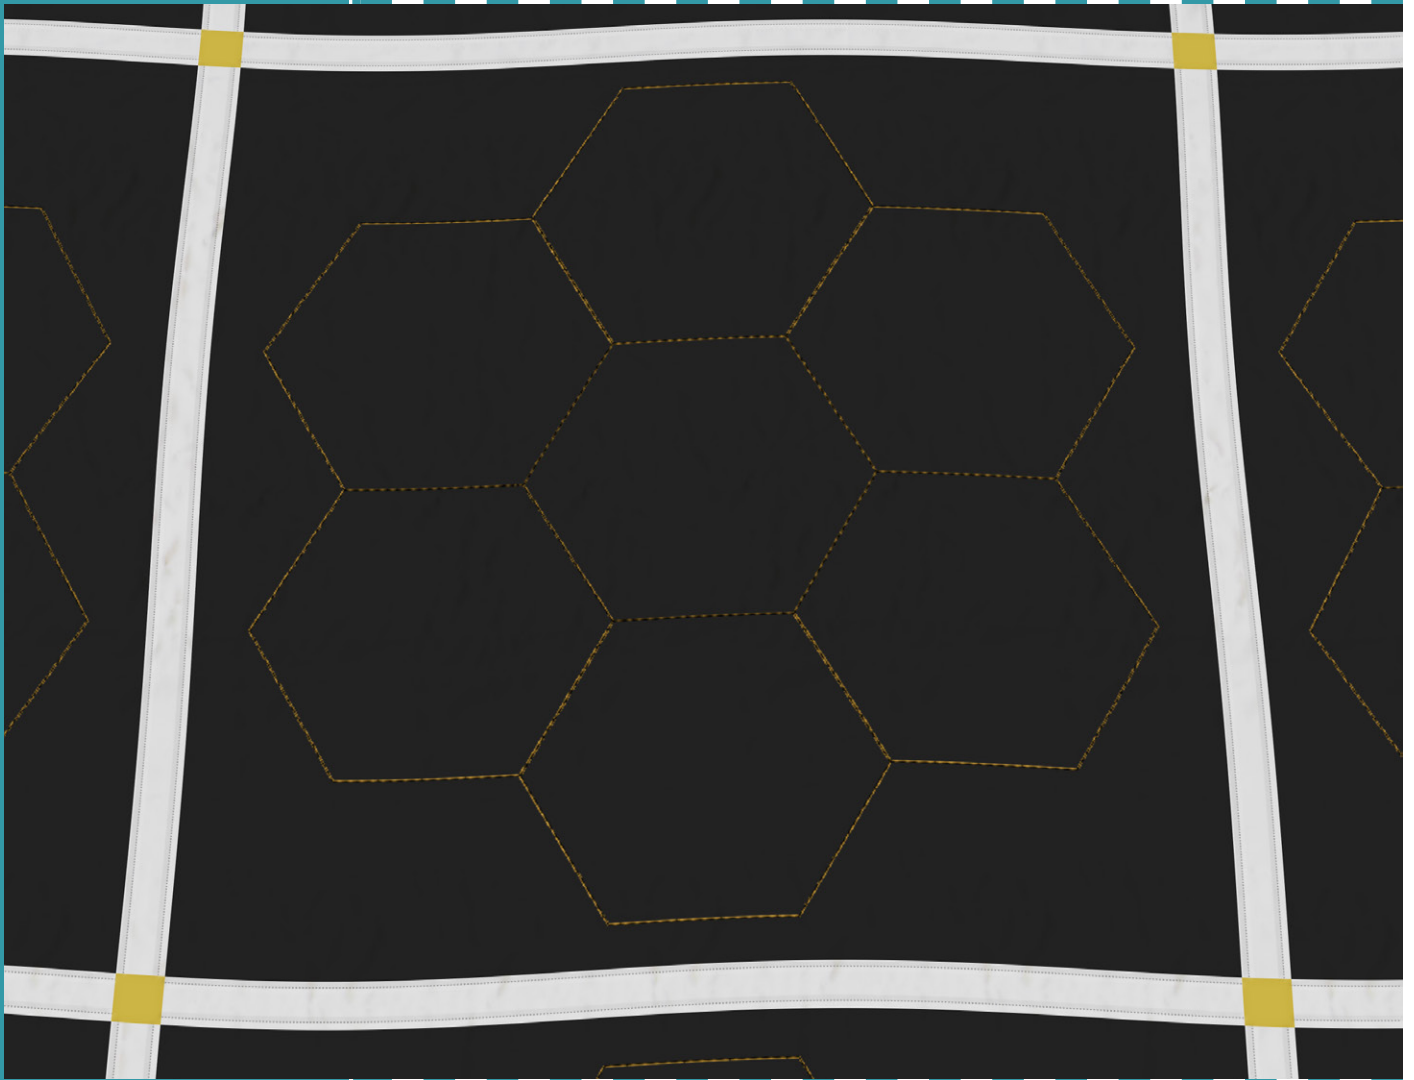

#80225

6

DESIGNS

Hexies Quilting

by Amanda Murphy