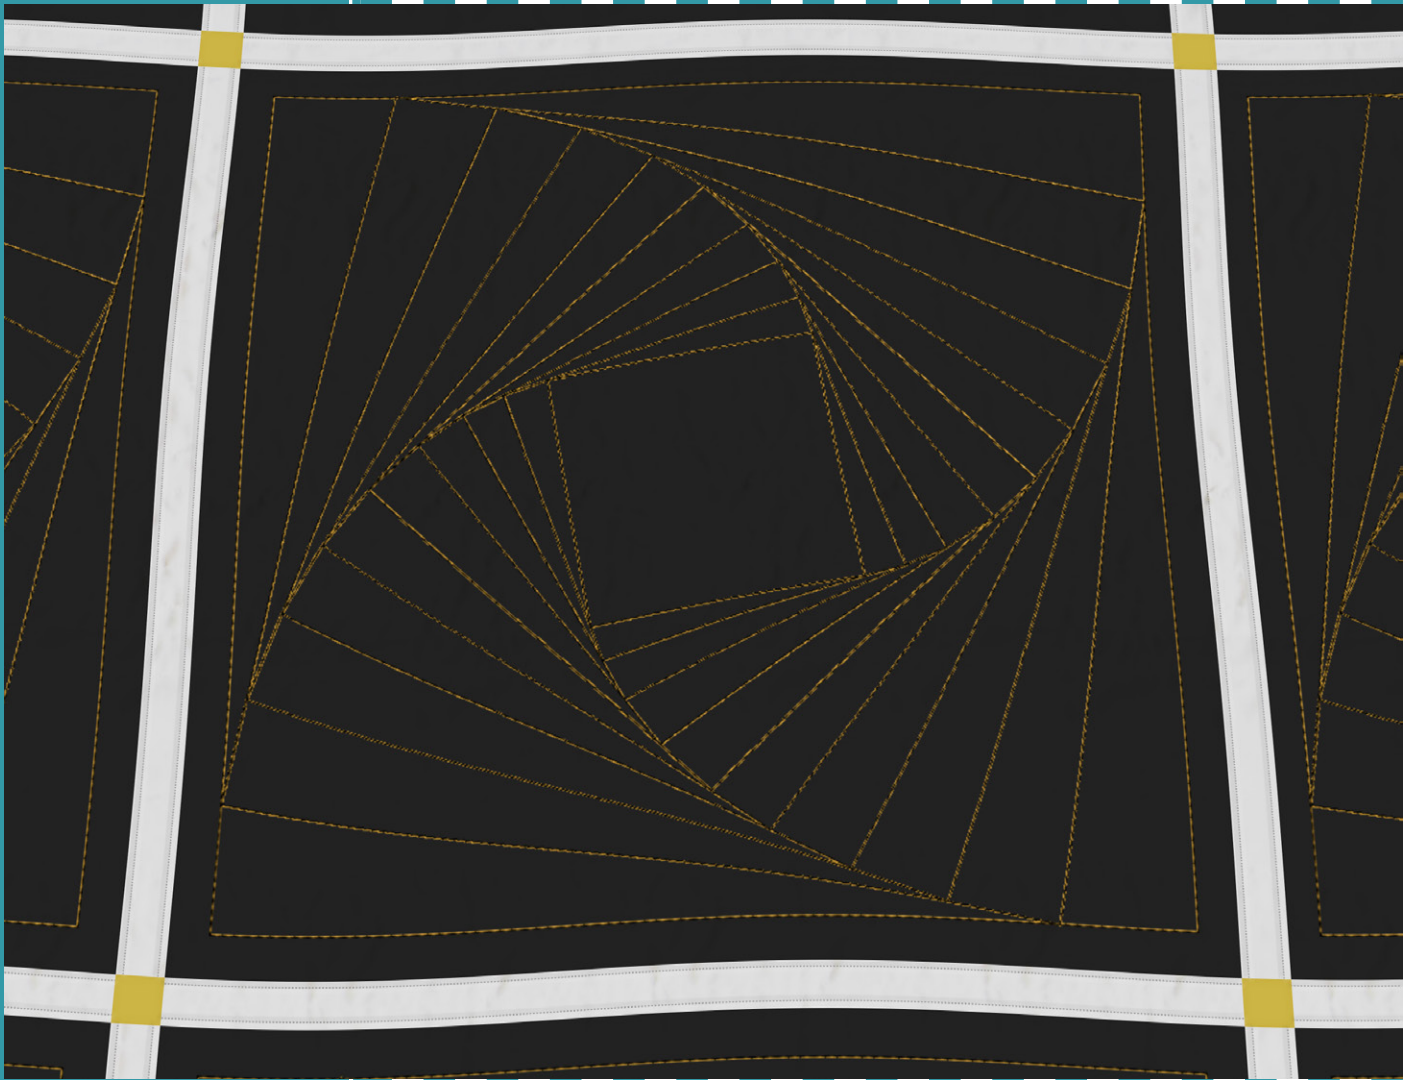

80274-07 Spiral Straight Border

Size Inches: Size mm:
6.00 X 13.38 in. 152.40 X 339.85 mm

- 1. Single Color Design..... 0020

#80275

3
DESIGNS

Skewed Spiral Quilting

by Amanda Murphy

Note: Some designs in this collection may have been created using unique special stitches and/or techniques. To preserve design integrity when rescaling or rotating designs in your software, always rescale or rotate designs using the handles directly on-screen.