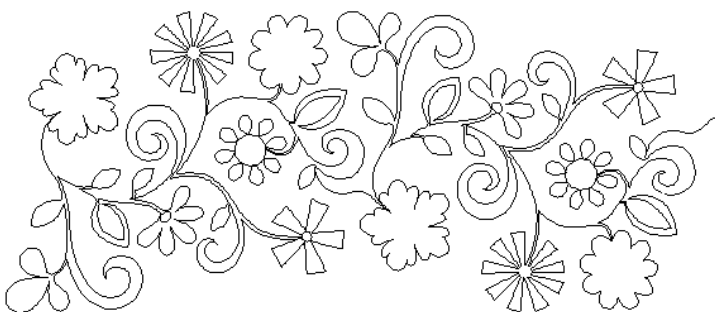

80254-03 Floral 1 Motif

Size Inches: Size mm:
8.00 X 7.46 in. 203.20 X 189.48 mm

- 1. Single Color Design..... 0020

80254-04 Floral 1 Pantograph

Size Inches: Size mm:
5.88 X 14.00 in. 149.35 X 355.60 mm

- 1. Single Color Design..... 0020