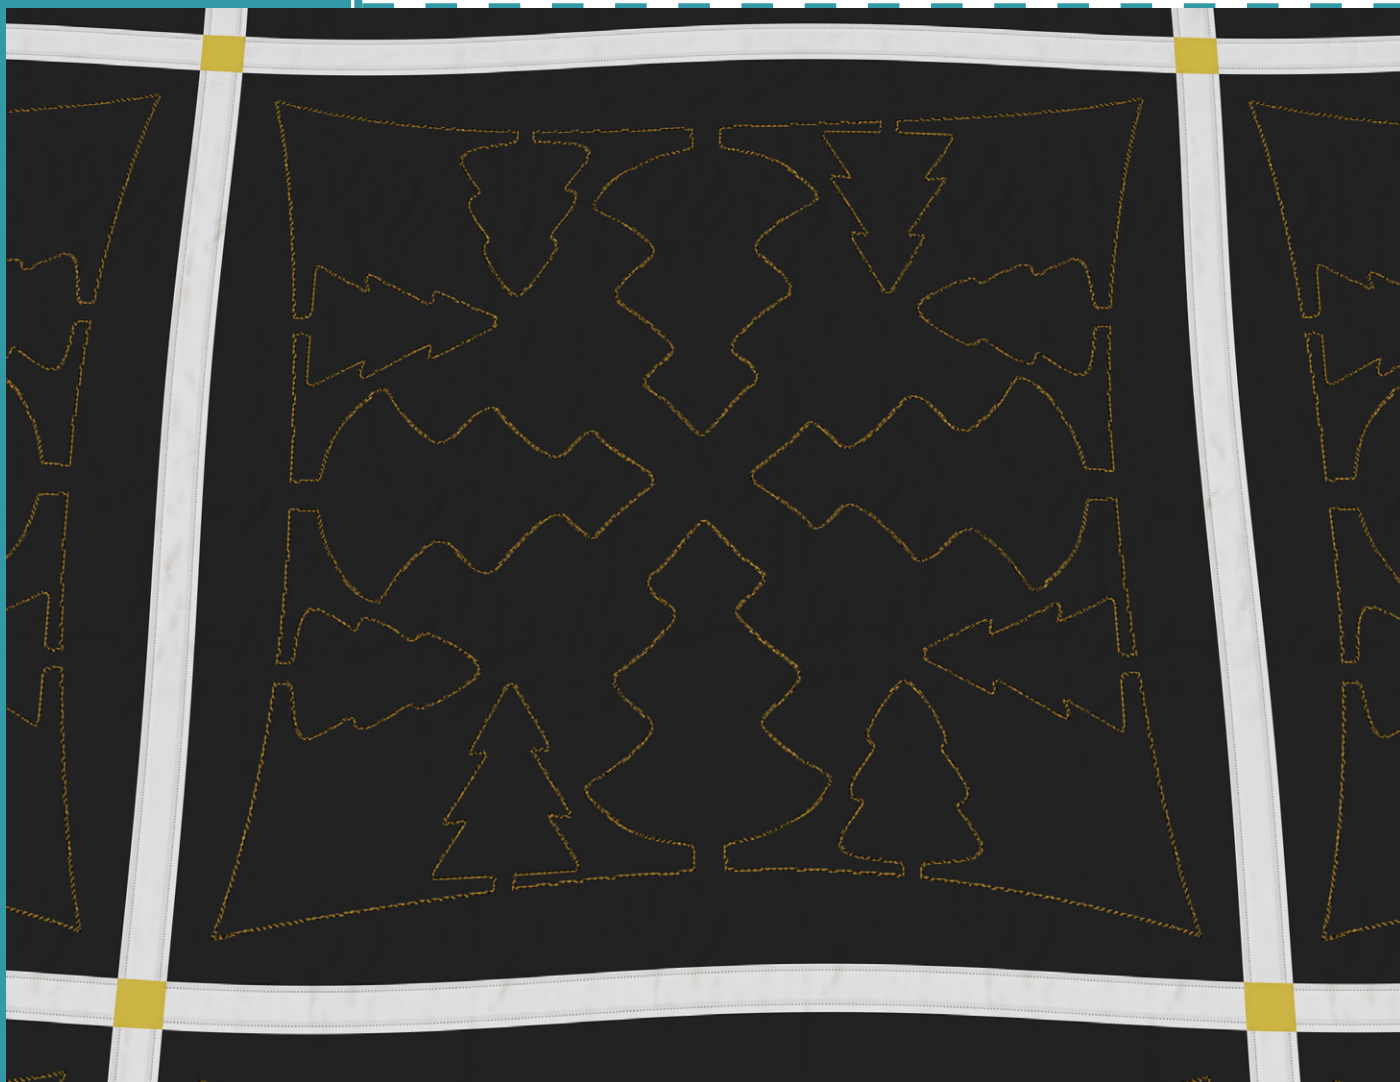

- 1. Single Color Design..... 0020

#80235

8

DESIGNS

Fir Trees Quilting

by Amanda Murphy

Note: Some designs in this collection may have been created using unique special stitches and/or techniques. To preserve design integrity when rescaling or rotating designs in your software, always rescale or rotate designs using the handles directly on-screen.