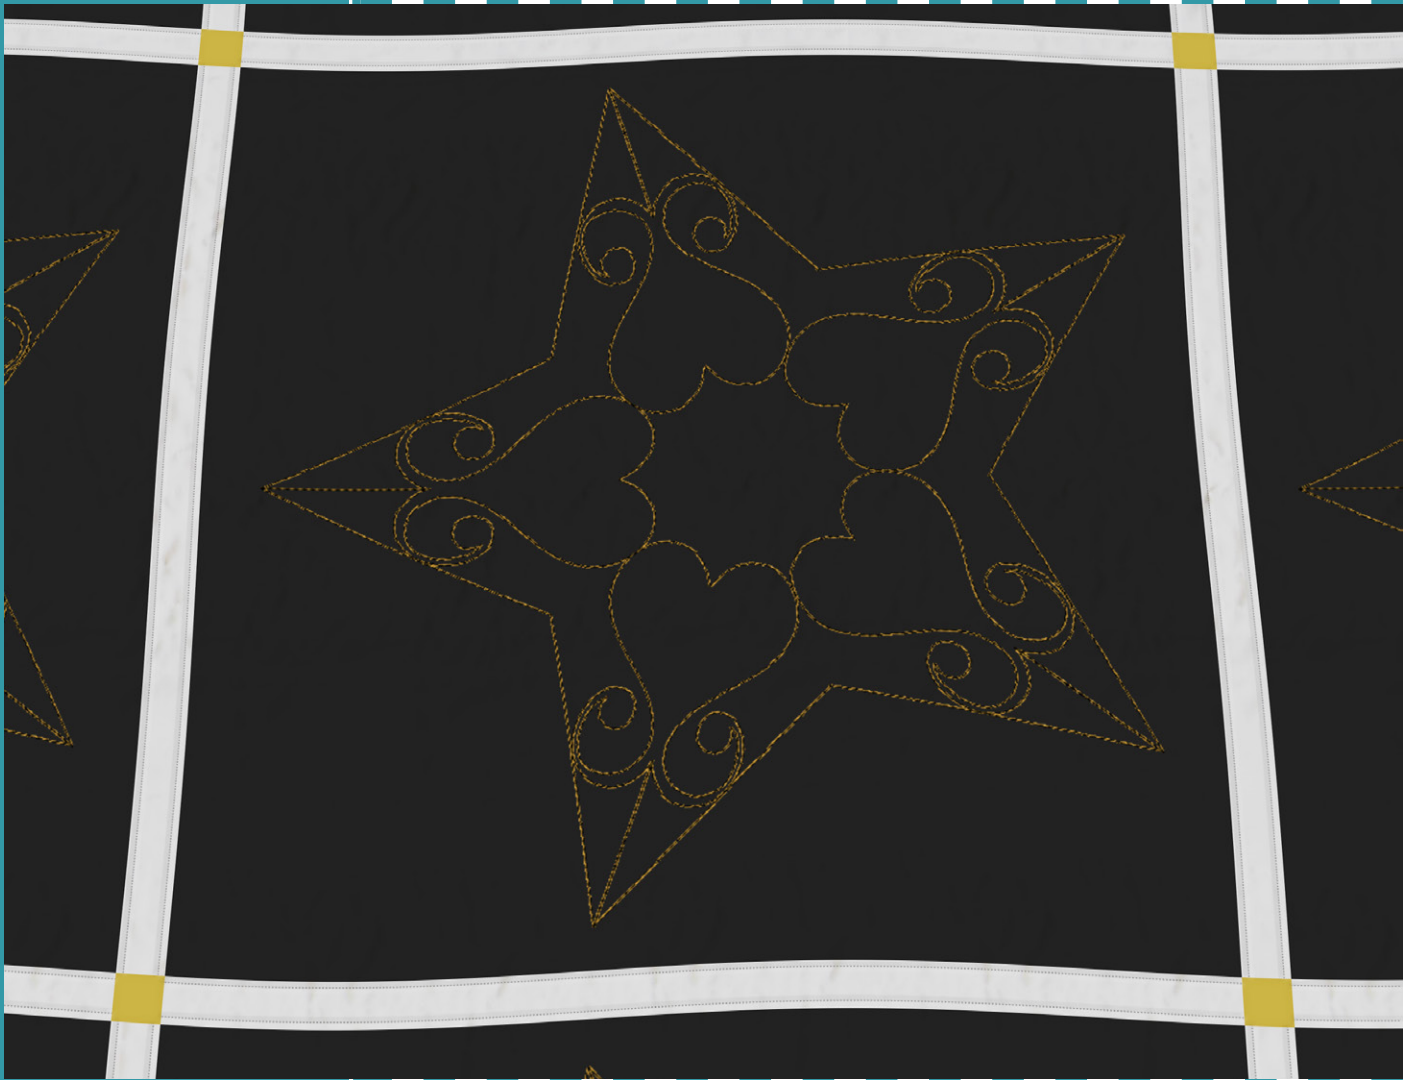

#80270

5
DESIGNS

Ornaments Quilting

by Amanda Murphy