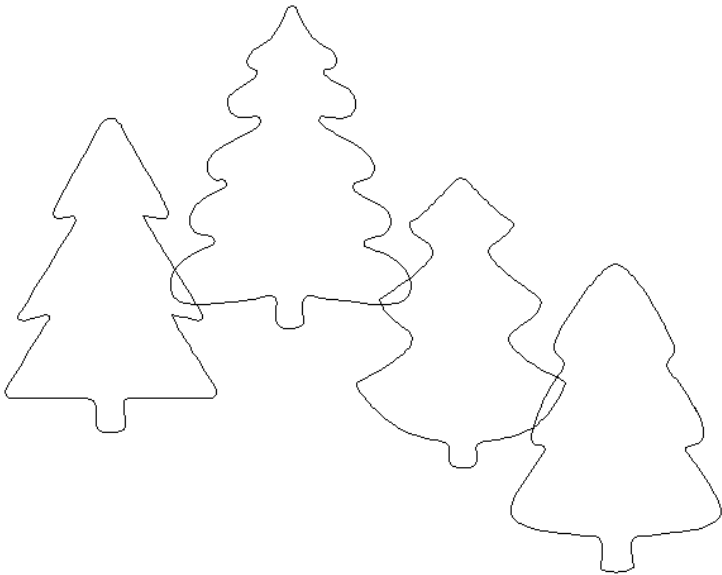

Note: Some designs in this collection may have been created using unique special stitches and/or techniques. To preserve design integrity when rescaling or rotating designs in your software, always rescale or rotate designs using the handles directly on-screen.

80235-05 Fir Trees Pantograph

Size Inches: Size mm:
8.00 X 10.11 in.   203.20 X 256.79 mm

1. Single Color Design..... 0020