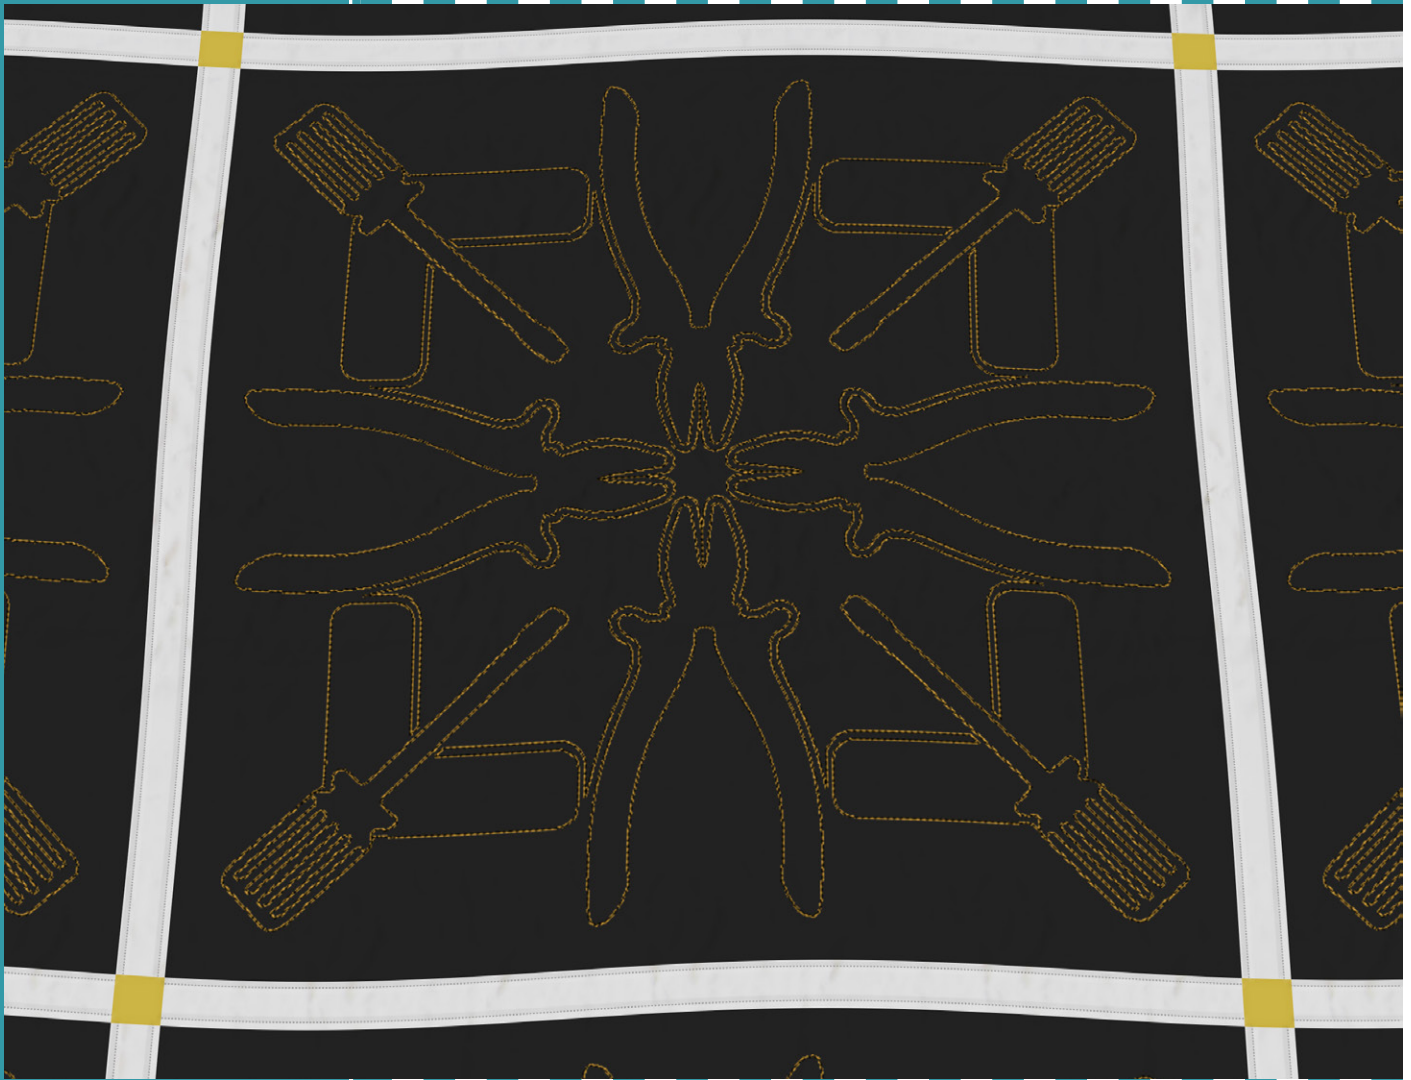

#80265

6

DESIGNS

Tools Quilting

by Amanda Murphy