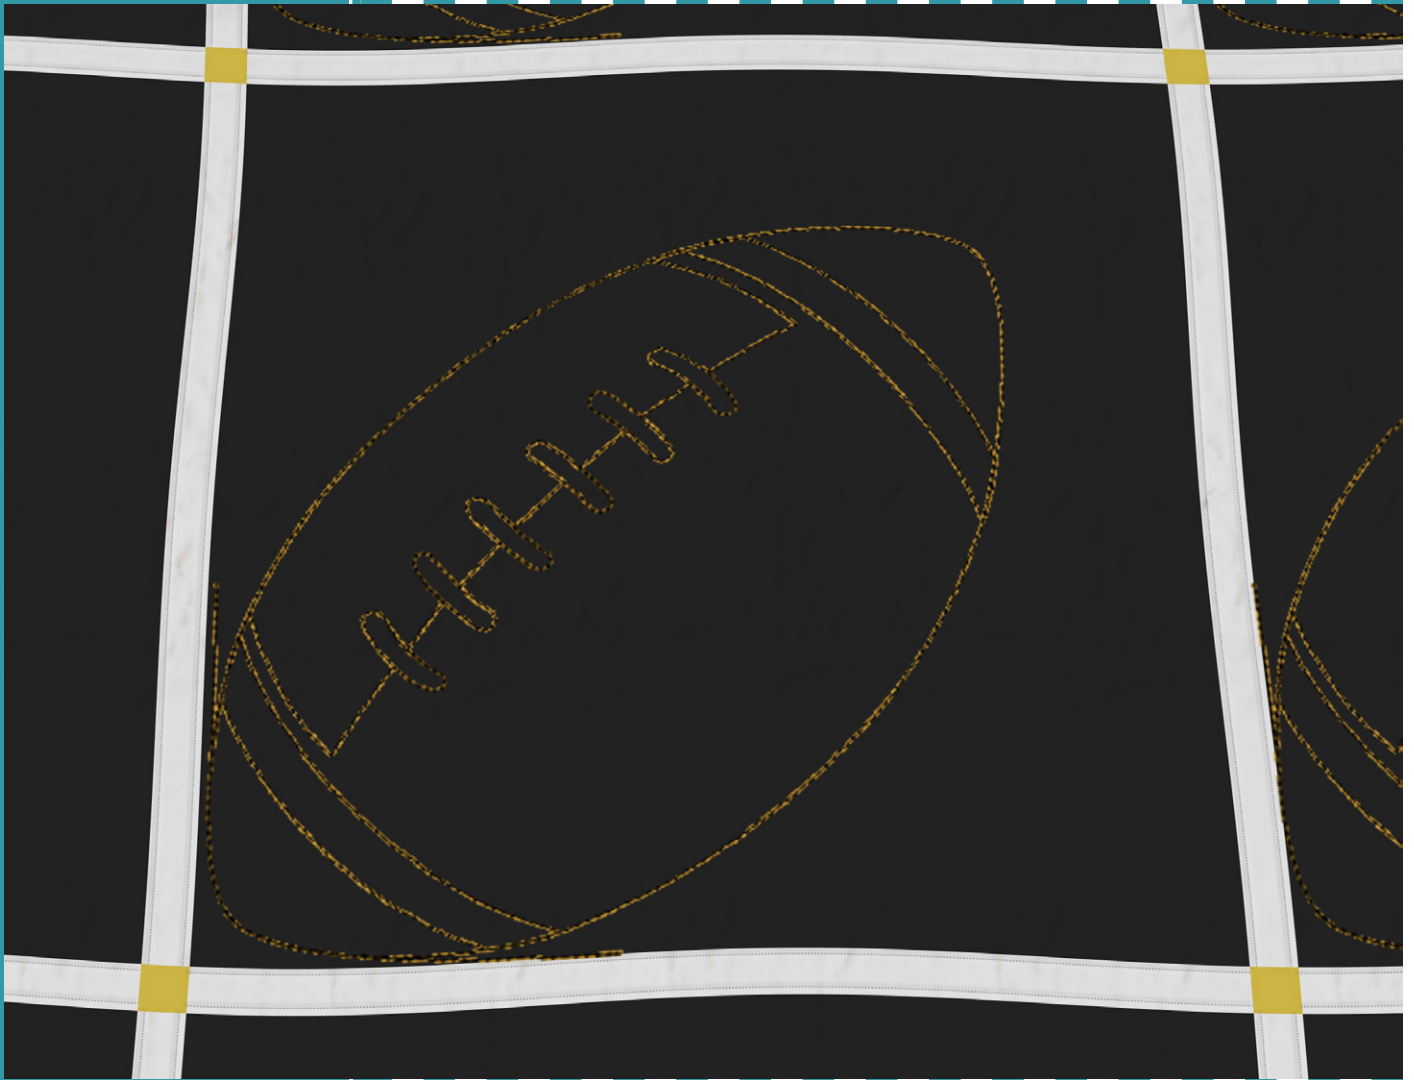

- 1. Single Color Design..... 0020

#80241

6

DESIGNS

Football Quilting

by Amanda Murphy

Note: Some designs in this collection may have been created using unique special stitches and/or techniques. To preserve design integrity when rescaling or rotating designs in your software, always rescale or rotate designs using the handles directly on-screen.