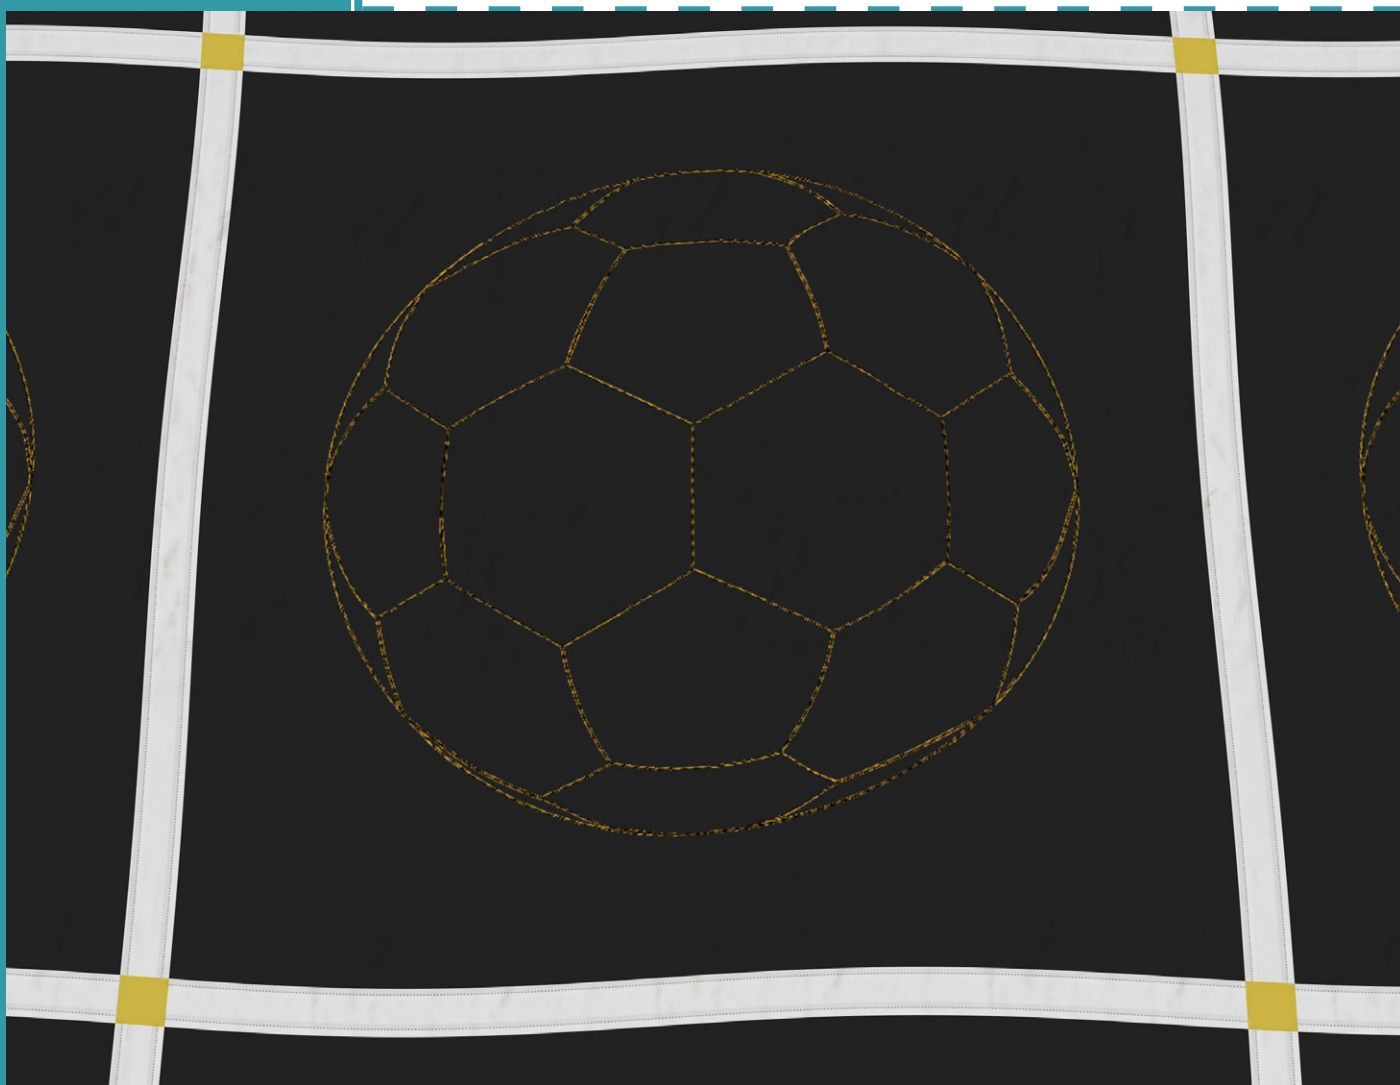

#80240

8

DESIGNS

Soccer Quilting

by Amanda Murphy