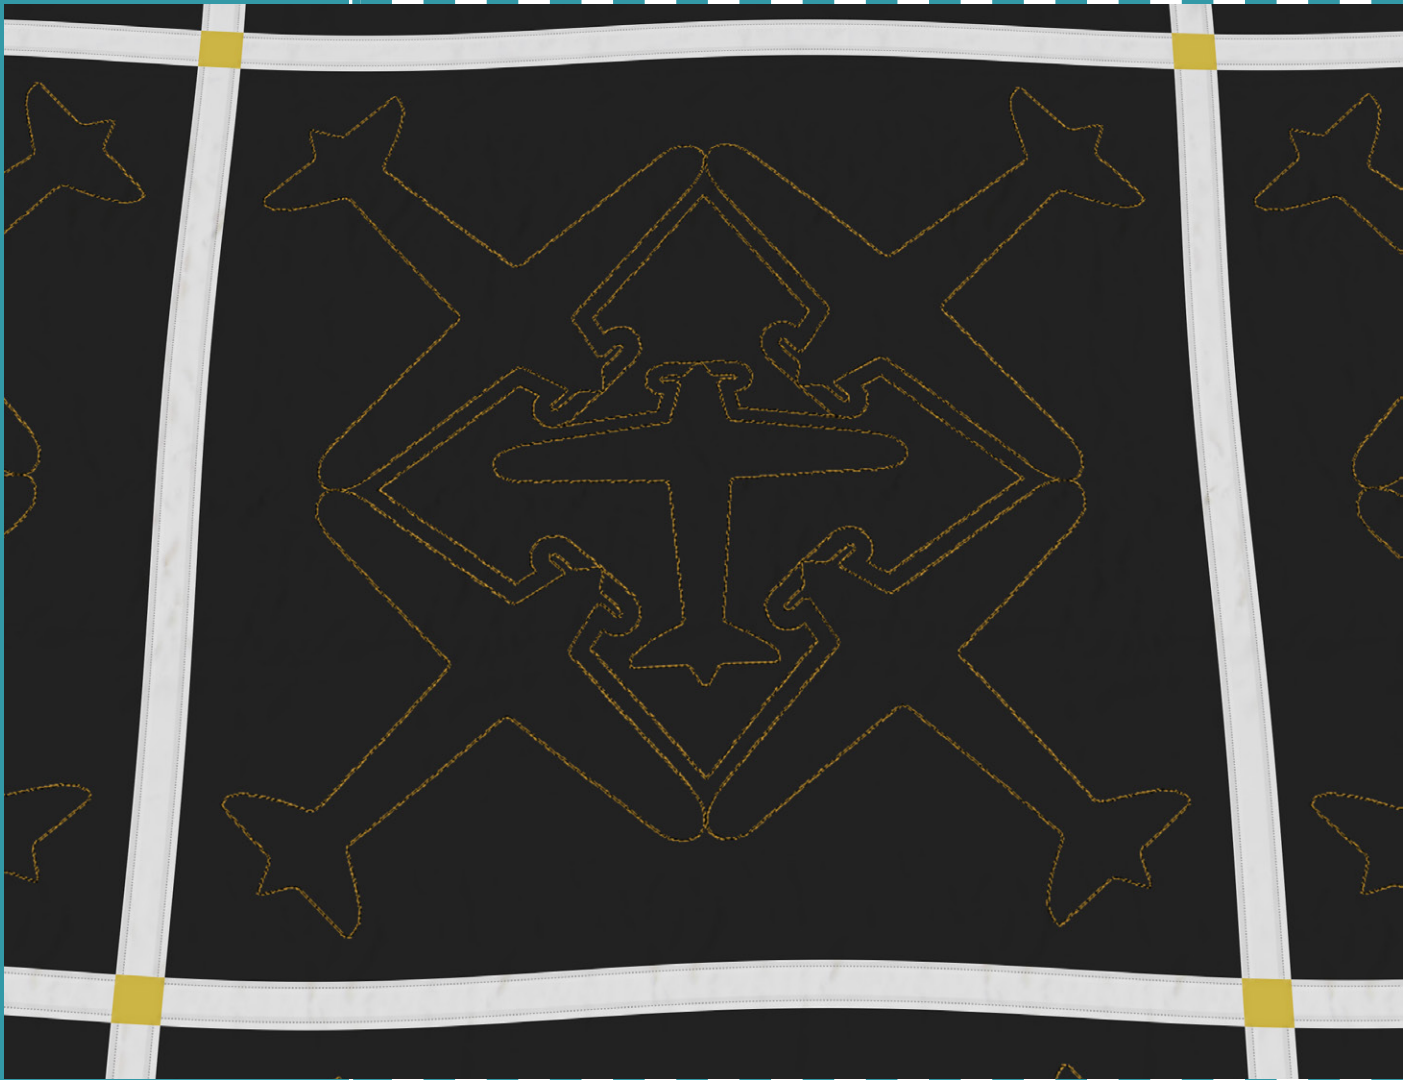

#80267

6

DESIGNS

Airplanes Quilting

by Amanda Murphy