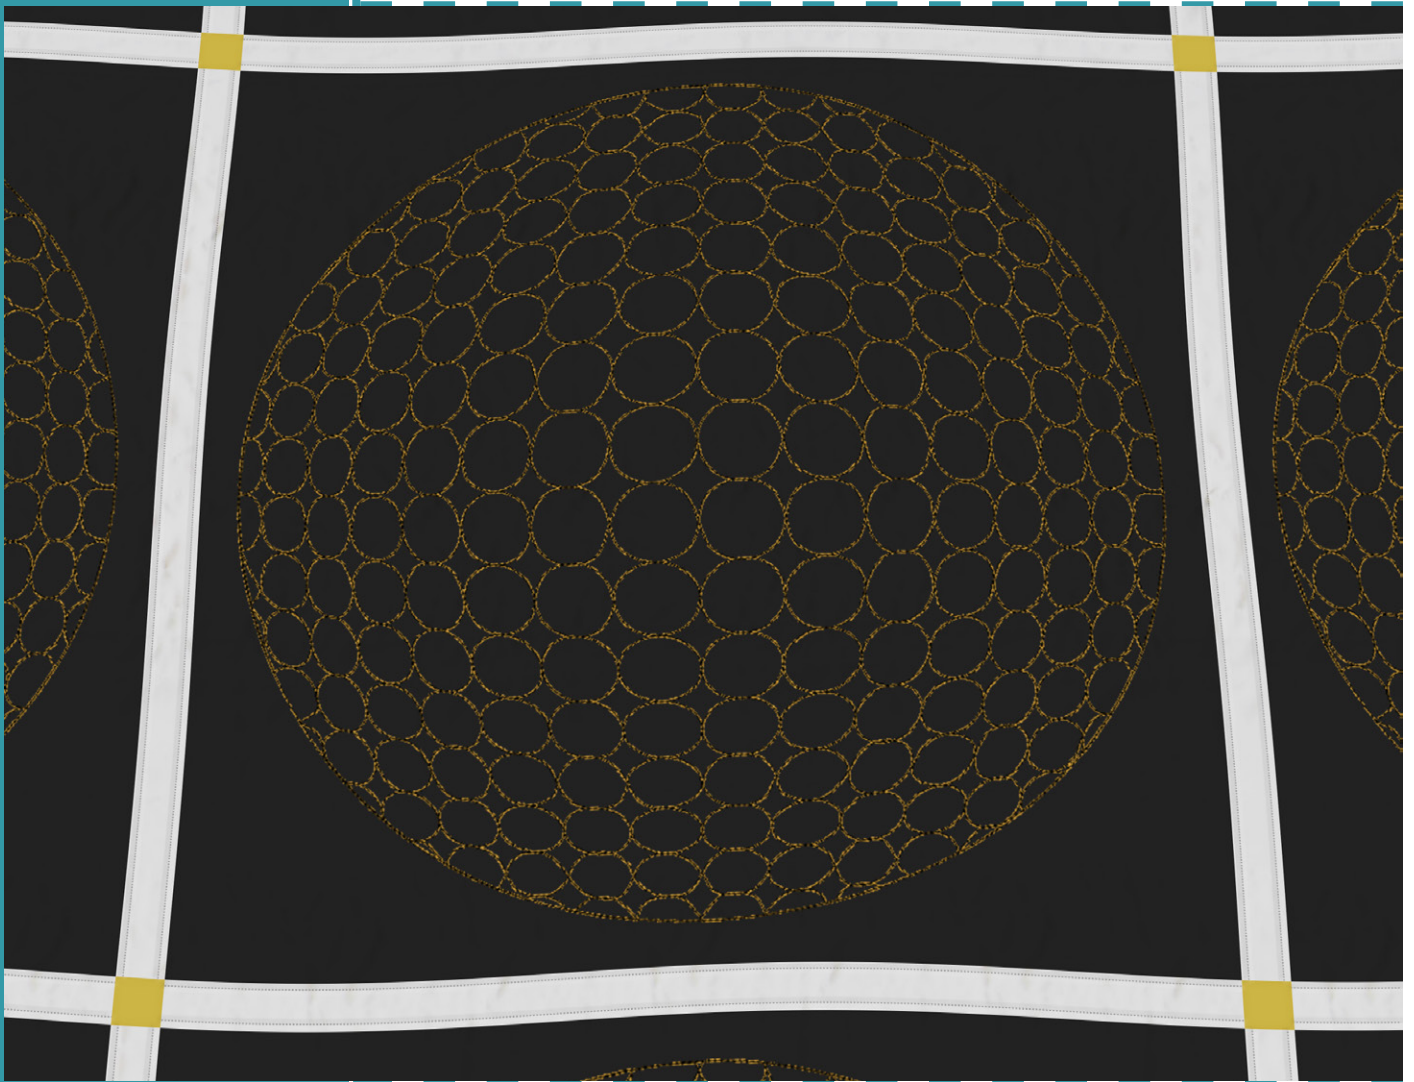

#80269

6

DESIGNS

Golf Quilting

by Amanda Murphy