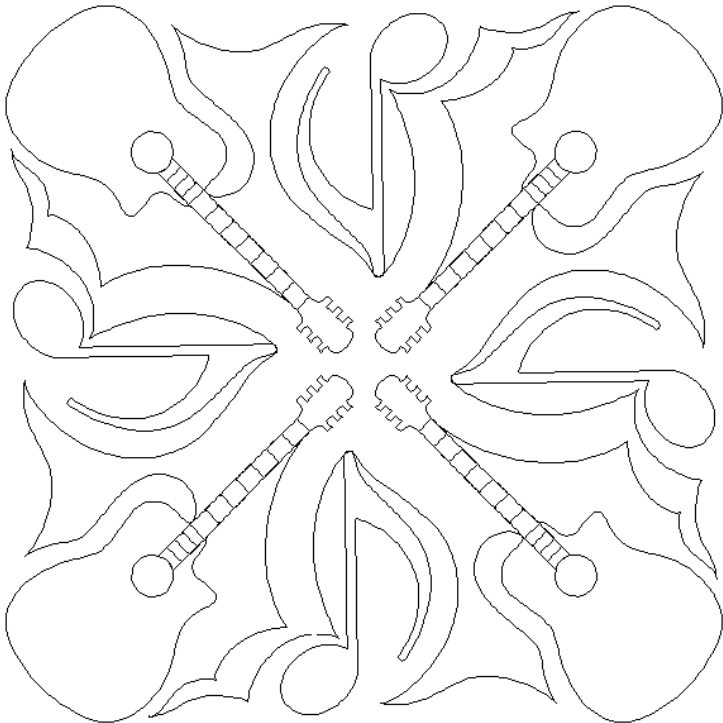

Note: Some designs in this collection may have been created using unique special stitches and/or techniques. To preserve design integrity when rescaling or rotating designs in your software, always rescale or rotate designs using the handles directly on-screen.

80244-01 Guitars Block

Size Inches: Size mm:
8.00 X 8.00 in.   203.20 X 203.20 mm

1. Single Color Design..... 0020