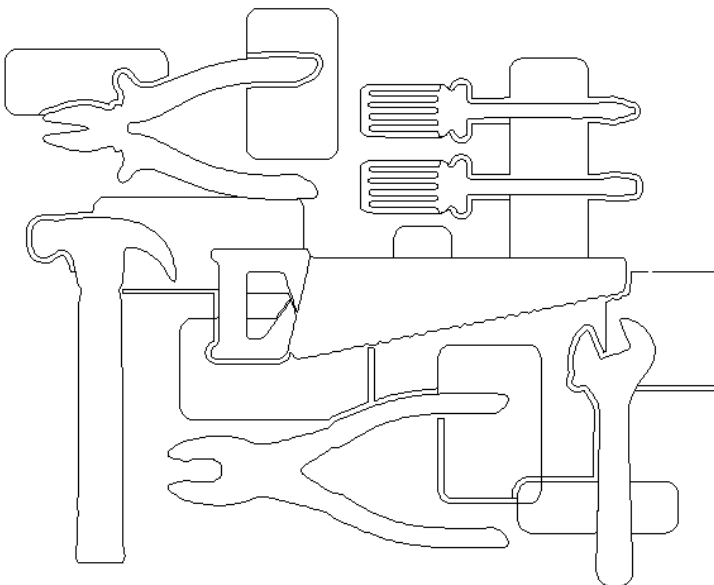

Note: Some designs in this collection may have been created using unique special stitches and/or techniques. To preserve design integrity when rescaling or rotating designs in your software, always rescale or rotate designs using the handles directly on-screen.

80265-03 Tools Motif

Size Inches: Size mm:
6.74 X 11.67 in. 171.20 X 296.42 mm

- 1. Single Color Design..... 0020

80265-04 Tools Pantograph

Size Inches: Size mm:
8.00 X 9.90 in. 203.20 X 251.46 mm

- 1. Single Color Design..... 0020