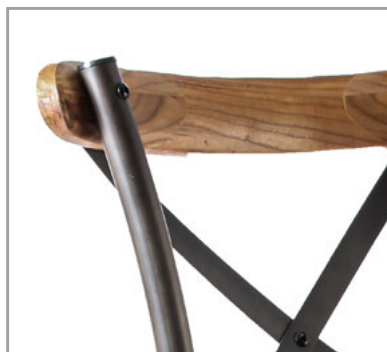

Amarillo

Gun Metal

Crossback

Silla

CW862X-18

Gun Metal

Detalle

Windsor