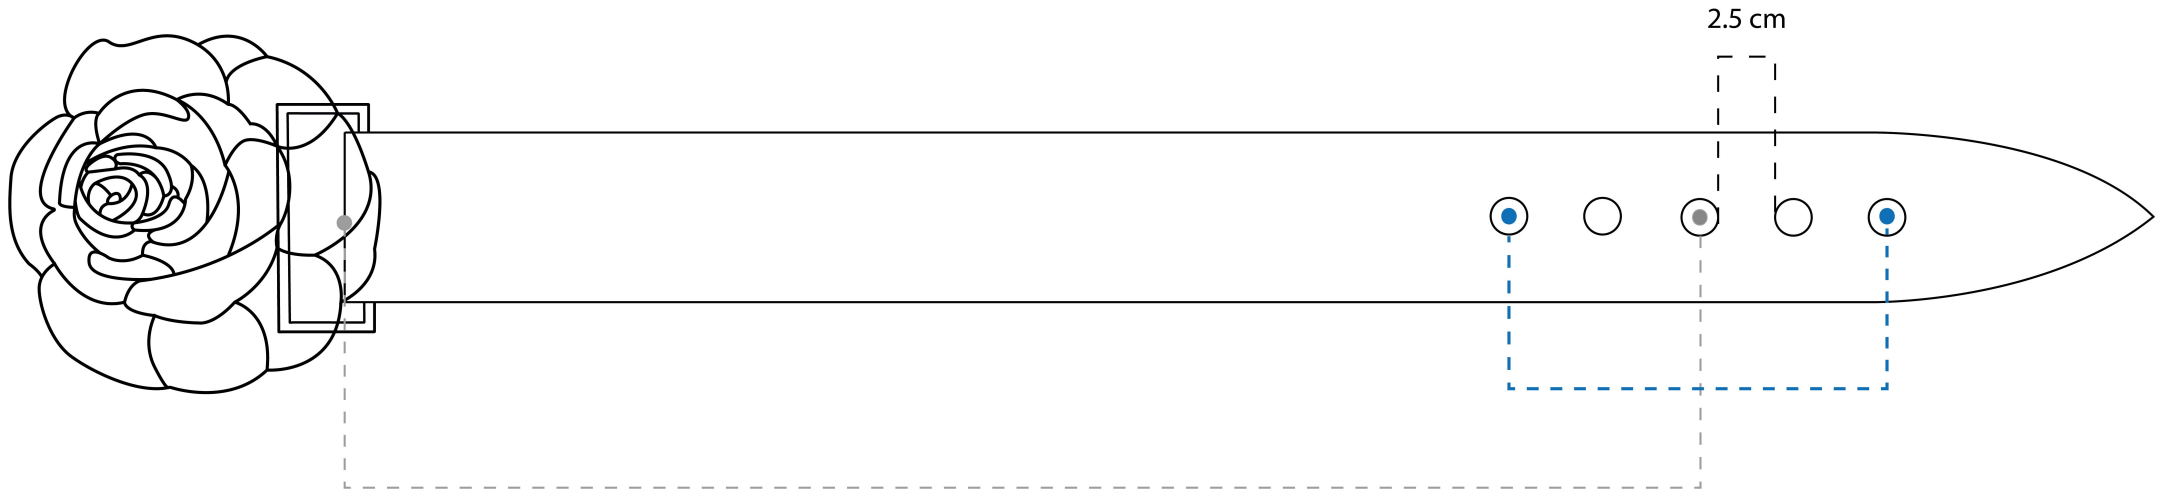

# HIPS BELT SIZE:

<b>S</b>	<b>M</b>	<b>L</b>
----------	----------	----------

85	95	105
----	----	-----

Measurement up to central hole

80-90	90-100	100-110
-------	--------	---------

Measurement between the last and the first hole