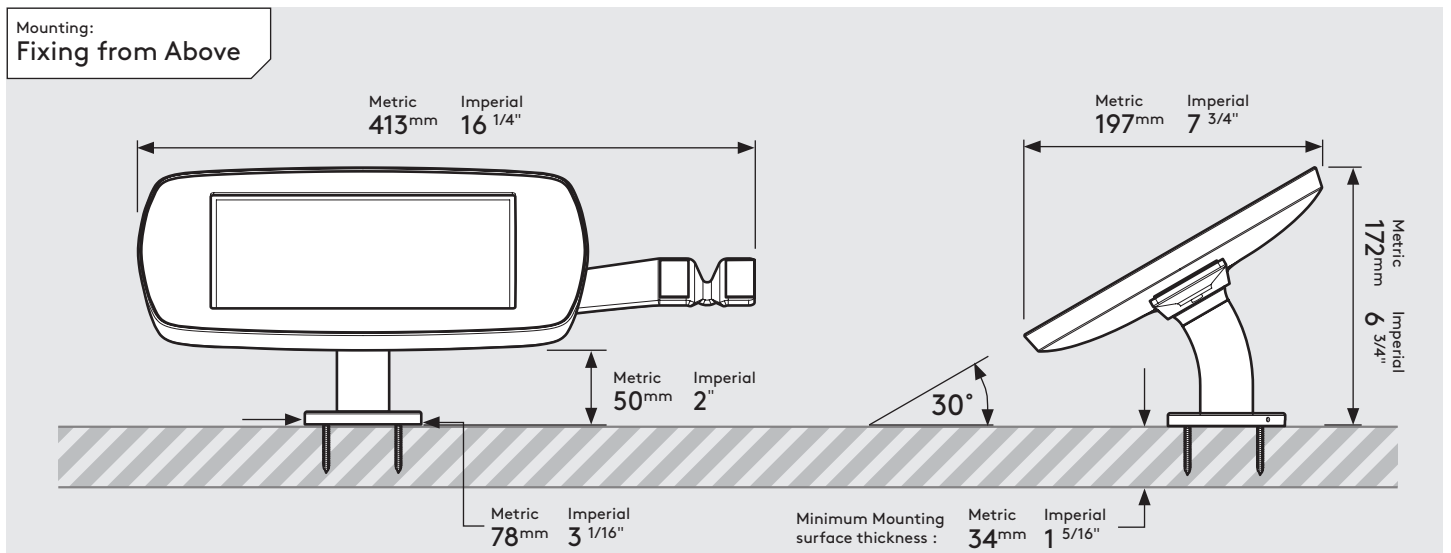

PRODUCT DATA SHEET - UNIVERSAL CARD READER DESK (MIDI CASE)

bouncepad[®]

Case: Midi **Arm:** Desk **Mounting:** Fixing from below
 Fixing from below **Packaged weight:** 2.21kg **Colour:** White
 Black

Fixing from Above

PRODUCT DATA SHEET - UNIVERSAL CARD READER DESK (MAXI CASE)

bouncepad[®]

Case: Maxi **Arm:** Desk **Mounting:** Fixing from below
 Fixing from Above **Packaged weight:** 2.44kg **Colour:** White
 Black

PRODUCT DATA SHEET - UNIVERSAL CARD READER DESK (MEGA CASE)

bouncepad[®]

Case: Mega **Arm:** Desk **Mounting:** Fixing from below
 Fixing from Above **Packaged weight:** 2.83kg **Colour:** White
 Black