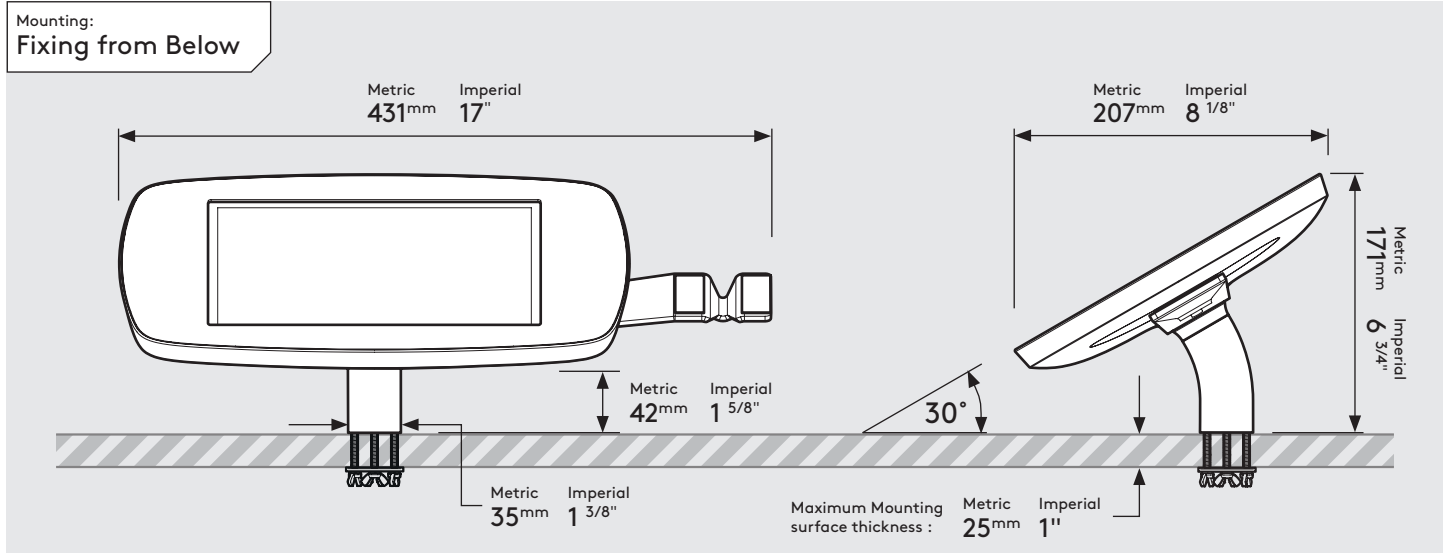

PRODUCT DATA SHEET - UNIVERSAL CARD READER DESK (MIDI CASE)

bouncepad[®]

Case: Midi **Arm:** Desk **Mounting:** Fixing from below
 Fixing from below **Packaged weight:** 2.21kg **Colour:** White
 Black

Fixing from Above

PRODUCT DATA SHEET - UNIVERSAL CARD READER DESK (MAXI CASE)

bouncepad[®]

Case: Maxi **Arm:** Desk **Mounting:** Fixing from below
 Fixing from Above **Packaged weight:** 2.44kg **Colour:** White
 Black

PRODUCT DATA SHEET - UNIVERSAL CARD READER DESK (MEGA CASE)

bouncepad[®]

Case: Mega **Arm:** Desk **Mounting:** Fixing from below
 Fixing from Above **Packaged weight:** 2.83kg **Colour:** White
 Black