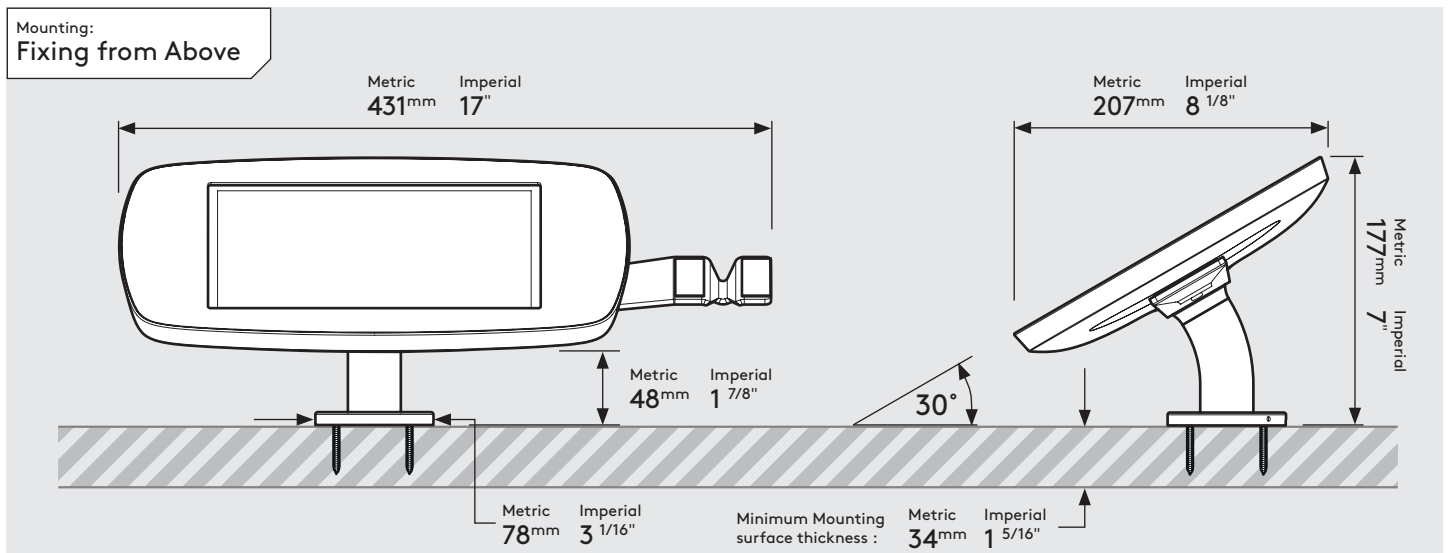

PRODUCT DATA SHEET - UNIVERSAL CARD READER DESK (MIDI CASE)

bouncepad[®]

Case: Midi **Arm:** Desk **Mounting:** Fixing from below
 Fixing from below **Packaged weight:** 2.21kg **Colour:** White
 Black

Fixing from Above

PRODUCT DATA SHEET - UNIVERSAL CARD READER DESK (MAXI CASE)

bouncepad[®]

Case: Maxi **Arm:** Desk **Mounting:** Fixing from below
 Fixing from Above **Packaged weight:** 2.44kg **Colour:** White
 Black

PRODUCT DATA SHEET - UNIVERSAL CARD READER DESK (MEGA CASE)

bouncepad[®]

Case: Mega **Arm:** Desk **Mounting:** Fixing from below
 Fixing from Above **Packaged weight:** 2.83kg **Colour:** White
 Black