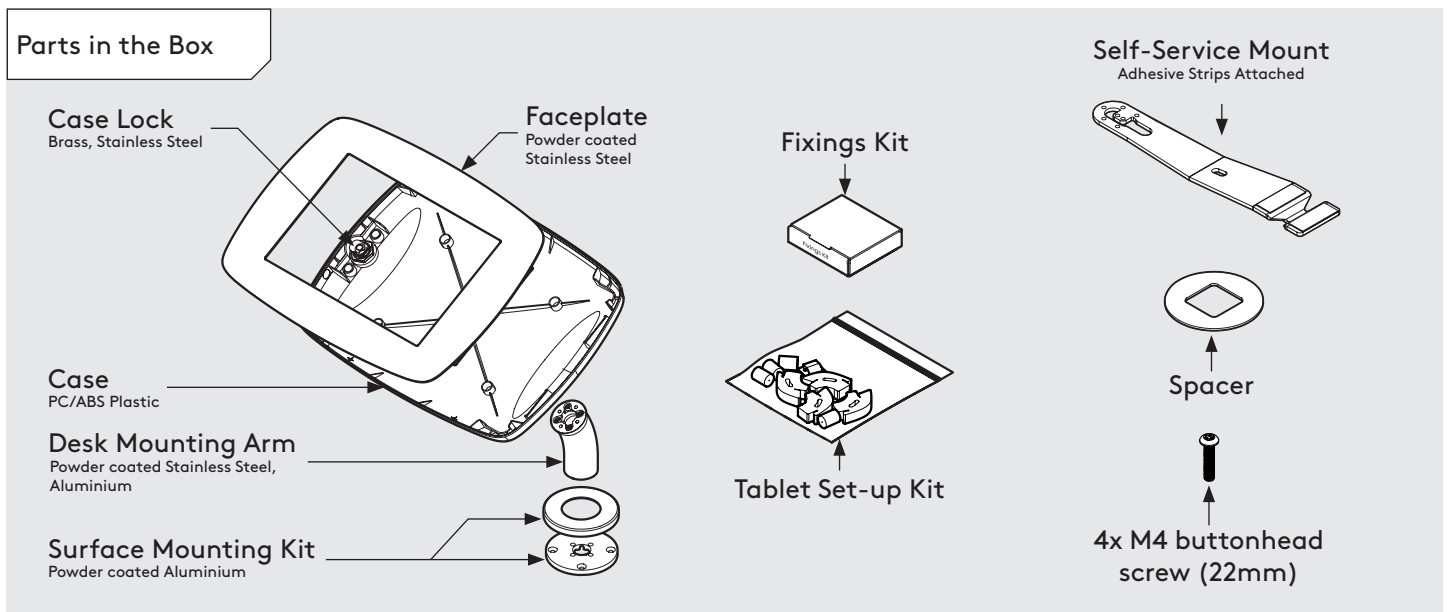

PRODUCT DATA SHEET - UNIVERSAL CARD READER DESK (MIDI CASE)

bouncepad[®]

Case: Midi **Arm:** Desk **Mounting:** Fixing from below
 Fixing from below **Packaged weight:** 2.21kg **Colour:** White
 Black

Fixing from Above

PRODUCT DATA SHEET - UNIVERSAL CARD READER DESK (MAXI CASE)

bouncepad[®]

Case: Maxi **Arm:** Desk **Mounting:** Fixing from below
 Fixing from Above **Packaged weight:** 2.44kg **Colour:** White
 Black

PRODUCT DATA SHEET - UNIVERSAL CARD READER DESK (MEGA CASE)

bouncepad[®]

Case: Mega **Arm:** Desk **Mounting:** Fixing from below
 Fixing from Above **Packaged weight:** 2.83kg **Colour:** White
 Black