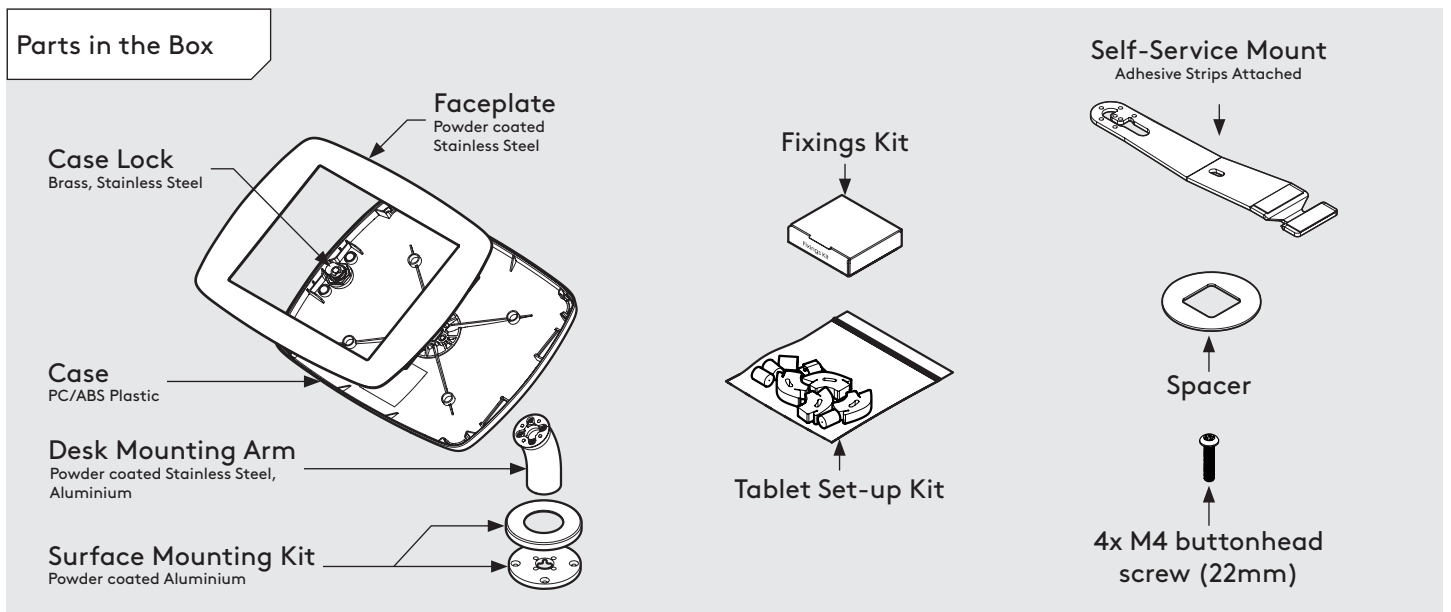

PRODUCT DATA SHEET - UNIVERSAL CARD READER DESK (MIDI CASE)

bouncepad[®]

Case: Midi **Arm:** Desk **Mounting:** Fixing from below
 Fixing from below **Packaged weight:** 2.21kg **Colour:** White
 Black

Fixing from Above

PRODUCT DATA SHEET - UNIVERSAL CARD READER DESK (MAXI CASE)

bouncepad[®]

Case: Maxi **Arm:** Desk **Mounting:** Fixing from below
 Fixing from Above **Packaged weight:** 2.44kg **Colour:** White
 Black

PRODUCT DATA SHEET - UNIVERSAL CARD READER DESK (MEGA CASE)

bouncepad[®]

Case: Mega **Arm:** Desk **Mounting:** Fixing from below
 Fixing from Above **Packaged weight:** 2.83kg **Colour:** White
 Black