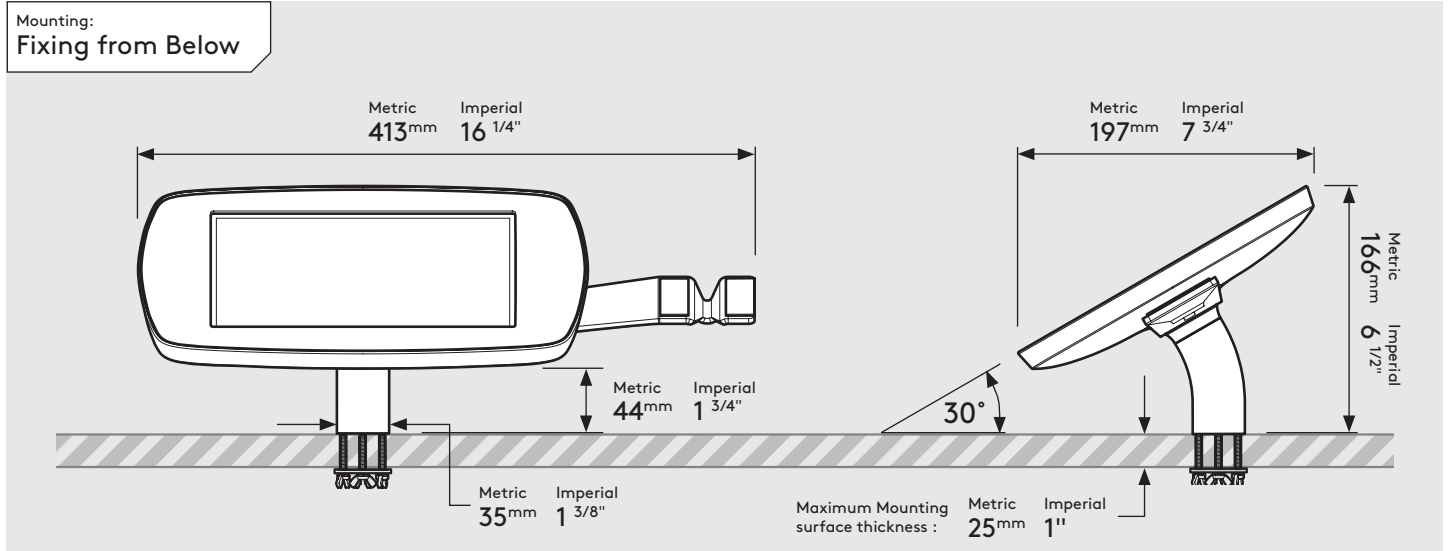

PRODUCT DATA SHEET - UNIVERSAL CARD READER DESK (MIDI CASE)

bouncepad[®]

Case: Midi **Arm:** Desk **Mounting:** Fixing from below
 Fixing from below **Packaged weight:** 2.21kg **Colour:** White
 Black

Fixing from Above

PRODUCT DATA SHEET - UNIVERSAL CARD READER DESK (MAXI CASE)

bouncepad[®]

Case: Maxi **Arm:** Desk **Mounting:** Fixing from below
 Fixing from Above **Packaged weight:** 2.44kg **Colour:** White
 Black

PRODUCT DATA SHEET - UNIVERSAL CARD READER DESK (MEGA CASE)

bouncepad[®]

Case: Mega **Arm:** Desk **Mounting:** Fixing from below
 Fixing from Above **Packaged weight:** 2.83kg **Colour:** White
 Black