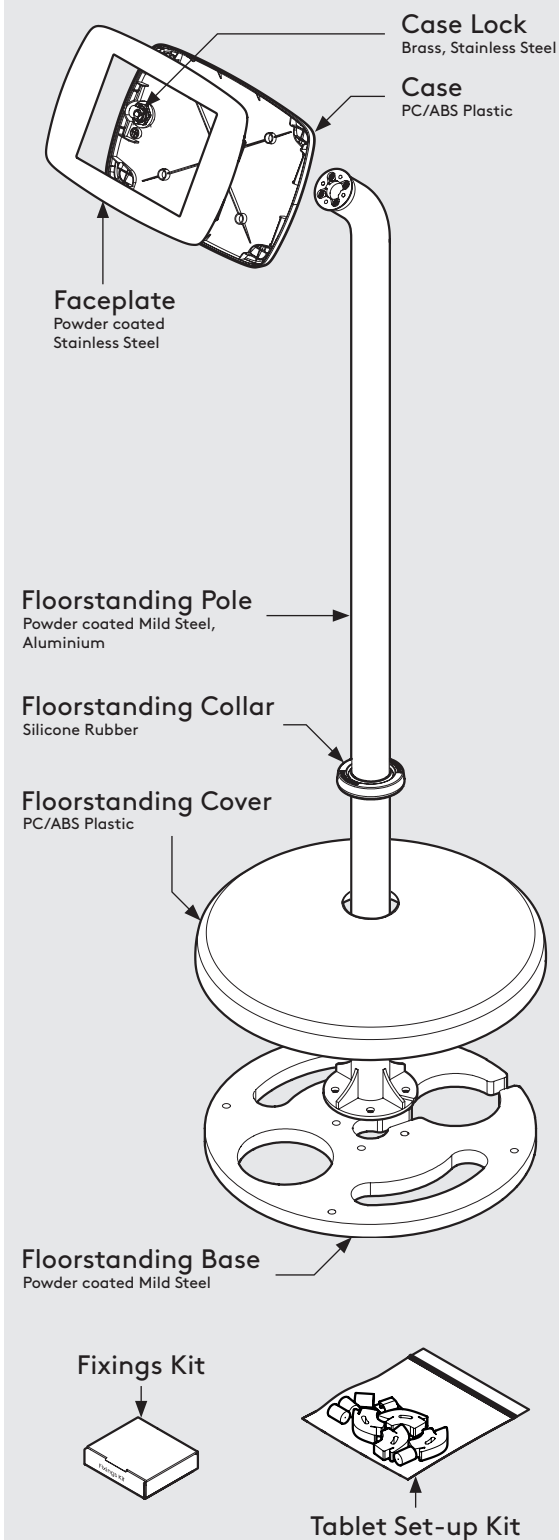

PRODUCT DATA SHEET - FLOORSTANDING (MINI CASE)

bouncepad®

Case:	Arm:	Mounting:	Packaged weight:	Colour:
Mini	Floorstanding	Not Applicable	13.37kg	White Black

Parts in the Box

PRODUCT DATA SHEET - FLOORSTANDING (MIDI CASE)

bouncepad[®]

Case:	Arm:	Mounting:	Packaged weight:	Colour:
Midi	Floorstanding	Not Applicable	13.55kg	White Black

PRODUCT DATA SHEET - FLOORSTANDING (MAXI CASE)

bouncepad®

Case:	Arm:	Mounting:	Packaged weight:	Colour:
Maxi	Floorstanding	Not Applicable	13.78kg	White Black

PRODUCT DATA SHEET - FLOORSTANDING (MEGA CASE)

bouncepad[®]

Case:	Arm:	Mounting:	Packaged weight:	Colour:
Mega	Floorstanding	Not Applicable	14.17kg	White Black