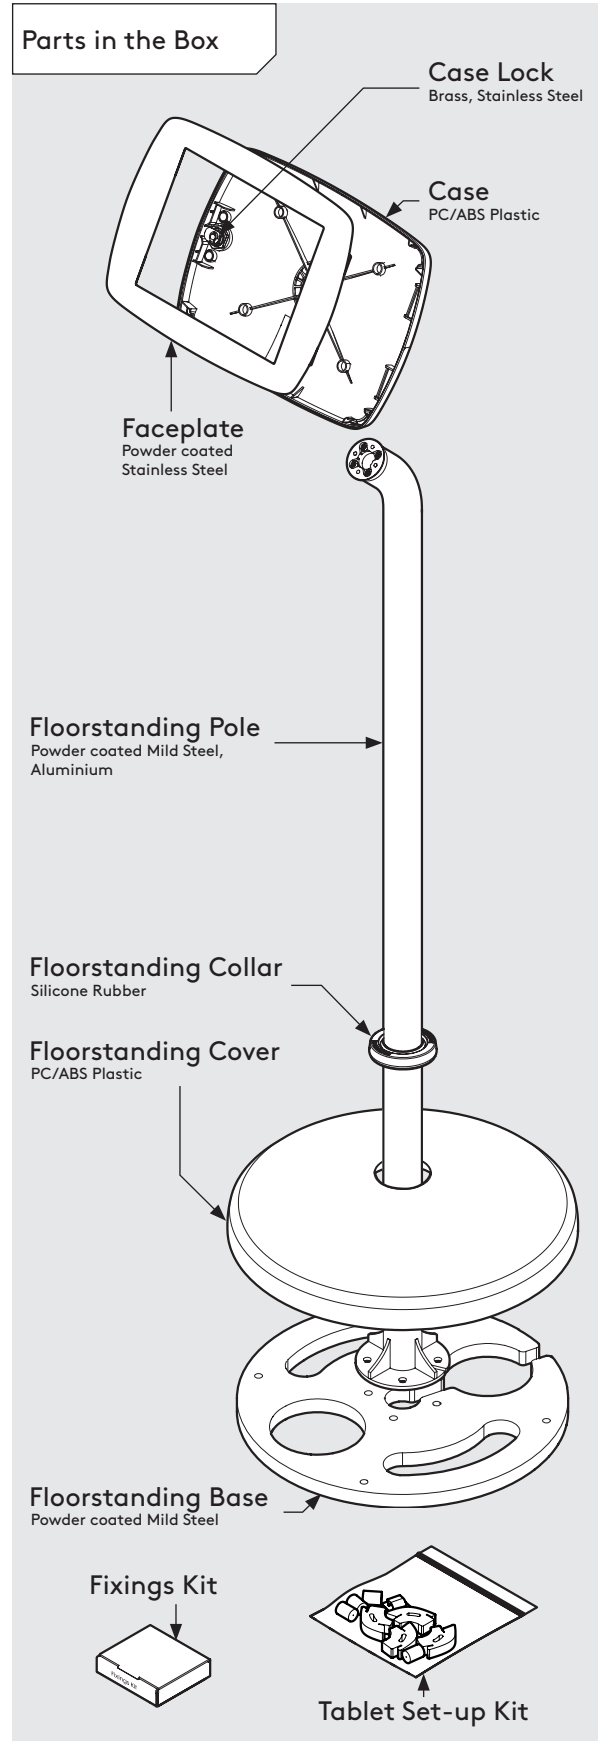

PRODUCT DATA SHEET - FLOORSTANDING (MINI CASE)

bouncepad®

Case:	Arm:	Mounting:	Packaged weight:	Colour:
Mini	Floorstanding	Not Applicable	13.37kg	White Black

Parts in the Box

PRODUCT DATA SHEET - FLOORSTANDING (MIDI CASE)

bouncepad[®]

Case:	Arm:	Mounting:	Packaged weight:	Colour:
Midi	Floorstanding	Not Applicable	13.55kg	White Black

PRODUCT DATA SHEET - FLOORSTANDING (MAXI CASE)

bouncepad®

Case:	Arm:	Mounting:	Packaged weight:	Colour:
Maxi	Floorstanding	Not Applicable	13.78kg	White Black

PRODUCT DATA SHEET - FLOORSTANDING (MEGA CASE)

bouncepad[®]

Case:	Arm:	Mounting:	Packaged weight:	Colour:
Mega	Floorstanding	Not Applicable	14.17kg	White Black