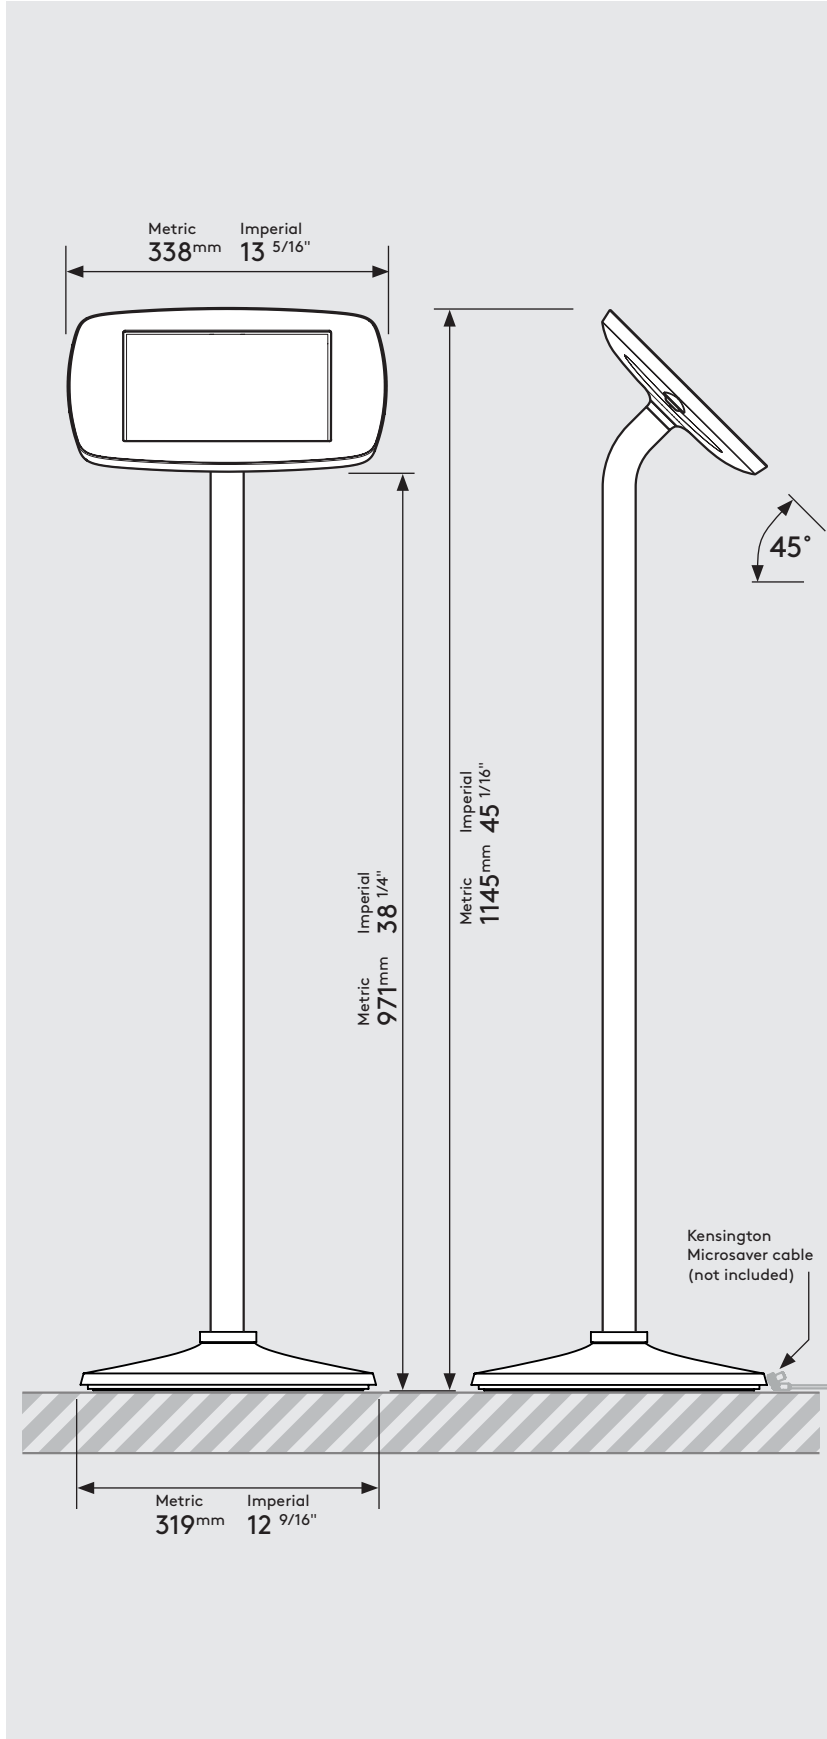

PRODUCT DATA SHEET - FLOORSTANDING (MINI CASE)

bouncepad®

Case:	Arm:	Mounting:	Packaged weight:	Colour:
Mini	Floorstanding	Not Applicable	13.37kg	White Black

Parts in the Box

PRODUCT DATA SHEET - FLOORSTANDING (MIDI CASE)

bouncepad[®]

Case:	Arm:	Mounting:	Packaged weight:	Colour:
Midi	Floorstanding	Not Applicable	13.55kg	White Black

PRODUCT DATA SHEET - FLOORSTANDING (MAXI CASE)

bouncepad®

Case:	Arm:	Mounting:	Packaged weight:	Colour:
Maxi	Floorstanding	Not Applicable	13.78kg	White Black

PRODUCT DATA SHEET - FLOORSTANDING (MEGA CASE)

bouncepad[®]

Case:	Arm:	Mounting:	Packaged weight:	Colour:
Mega	Floorstanding	Not Applicable	14.17kg	White Black