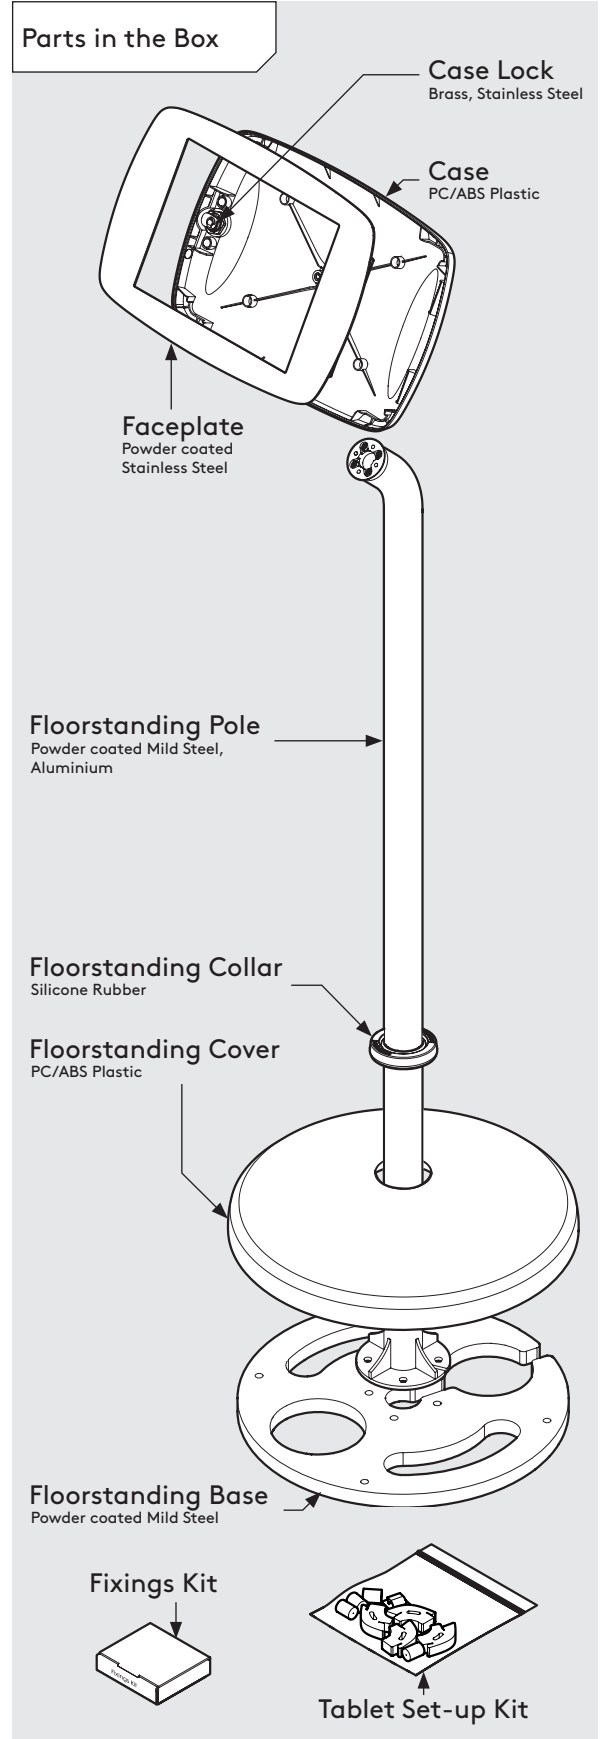

PRODUCT DATA SHEET - FLOORSTANDING (MINI CASE)

bouncepad®

Case:	Arm:	Mounting:	Packaged weight:	Colour:
Mini	Floorstanding	Not Applicable	13.37kg	White Black

Parts in the Box

PRODUCT DATA SHEET - FLOORSTANDING (MIDI CASE)

bouncepad[®]

Case:	Arm:	Mounting:	Packaged weight:	Colour:
Midi	Floorstanding	Not Applicable	13.55kg	White Black

PRODUCT DATA SHEET - FLOORSTANDING (MAXI CASE)

bouncepad®

Case:	Arm:	Mounting:	Packaged weight:	Colour:
Maxi	Floorstanding	Not Applicable	13.78kg	White Black

PRODUCT DATA SHEET - FLOORSTANDING (MEGA CASE)

bouncepad[®]

Case:	Arm:	Mounting:	Packaged weight:	Colour:
Mega	Floorstanding	Not Applicable	14.17kg	White Black