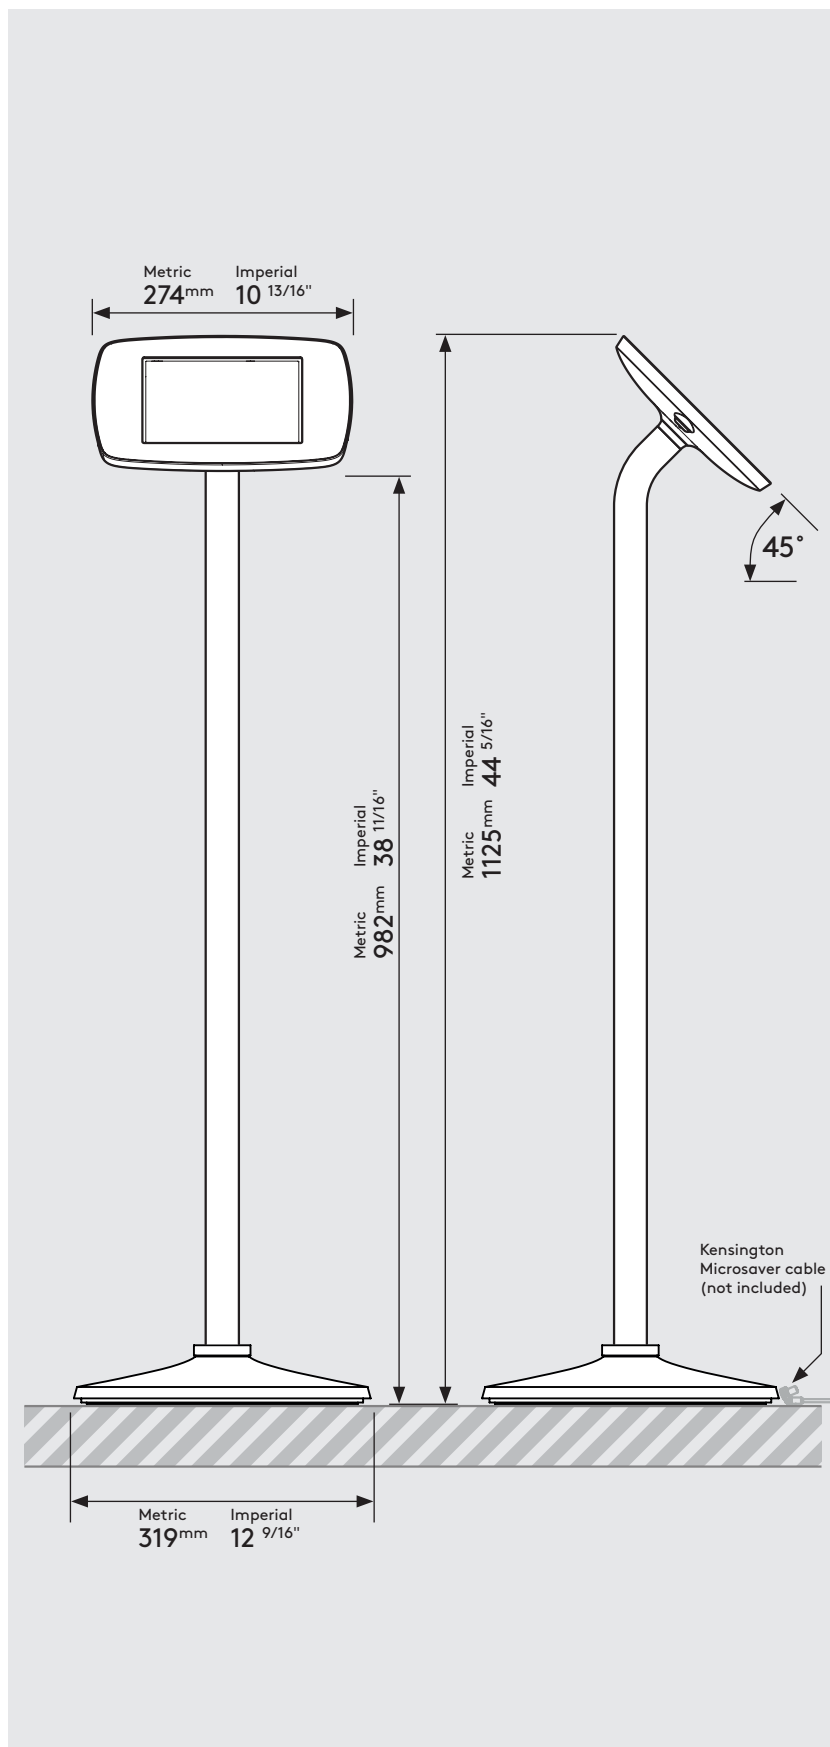

PRODUCT DATA SHEET - FLOORSTANDING (MINI CASE)

bouncepad®

Case:	Arm:	Mounting:	Packaged weight:	Colour:
Mini	Floorstanding	Not Applicable	13.37kg	White Black

Parts in the Box

PRODUCT DATA SHEET - FLOORSTANDING (MIDI CASE)

bouncepad[®]

Case:	Arm:	Mounting:	Packaged weight:	Colour:
Midi	Floorstanding	Not Applicable	13.55kg	White Black

PRODUCT DATA SHEET - FLOORSTANDING (MAXI CASE)

bouncepad®

Case:	Arm:	Mounting:	Packaged weight:	Colour:
Maxi	Floorstanding	Not Applicable	13.78kg	White Black

PRODUCT DATA SHEET - FLOORSTANDING (MEGA CASE)

bouncepad[®]

Case:	Arm:	Mounting:	Packaged weight:	Colour:
Mega	Floorstanding	Not Applicable	14.17kg	White Black