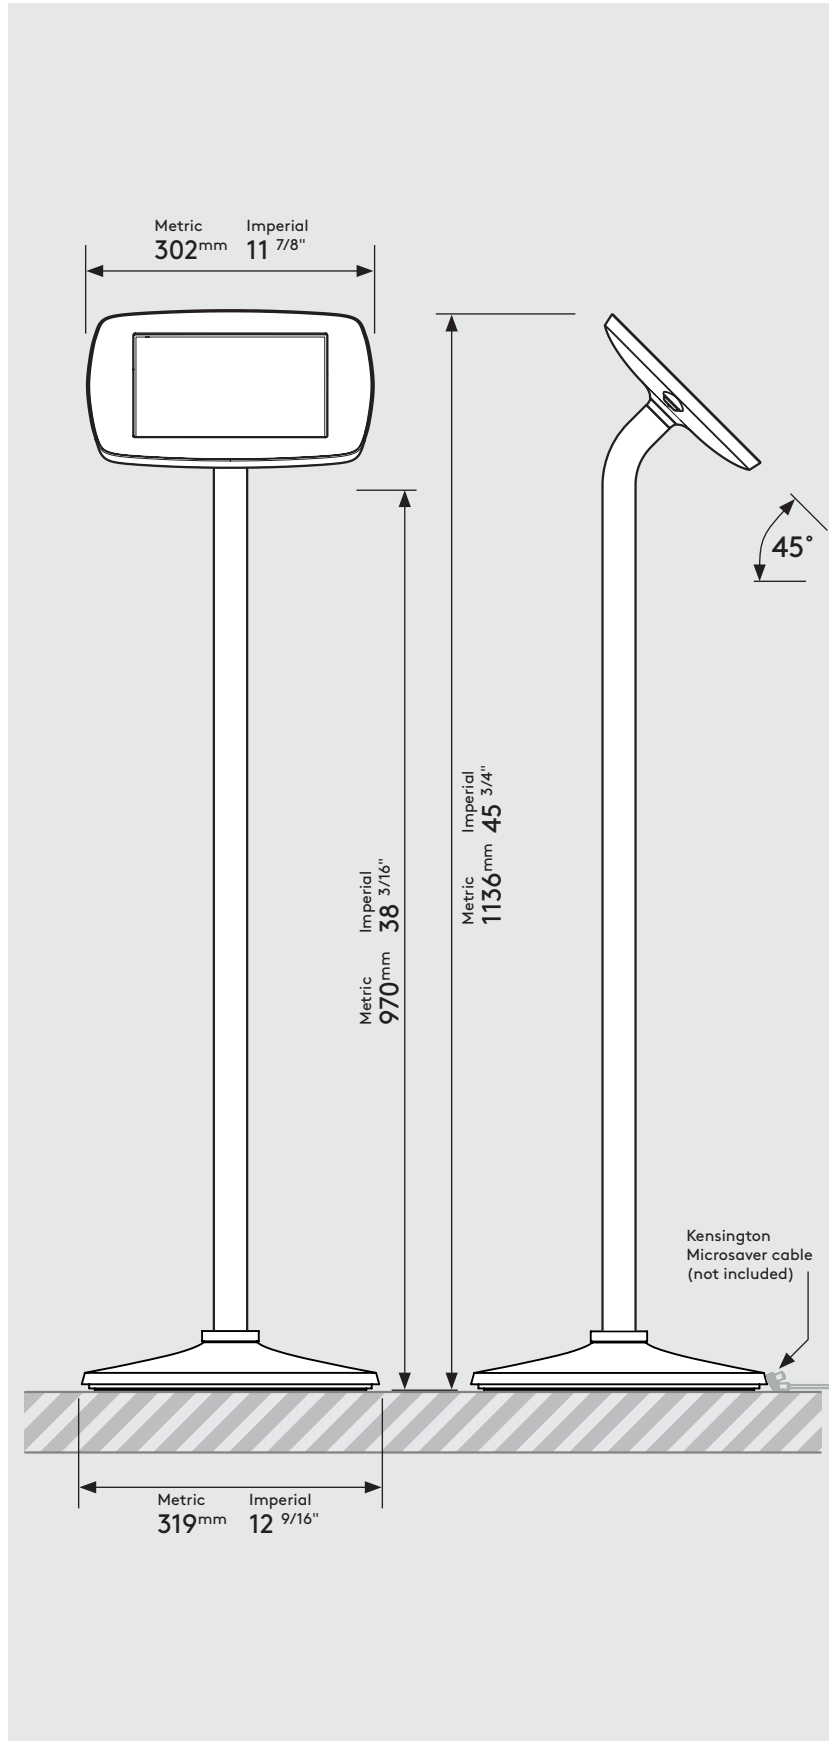

PRODUCT DATA SHEET - FLOORSTANDING (MINI CASE)

bouncepad®

Case:	Arm:	Mounting:	Packaged weight:	Colour:
Mini	Floorstanding	Not Applicable	13.37kg	White Black

Parts in the Box

PRODUCT DATA SHEET - FLOORSTANDING (MIDI CASE)

bouncepad[®]

Case:	Arm:	Mounting:	Packaged weight:	Colour:
Midi	Floorstanding	Not Applicable	13.55kg	White Black

PRODUCT DATA SHEET - FLOORSTANDING (MAXI CASE)

bouncepad®

Case:	Arm:	Mounting:	Packaged weight:	Colour:
Maxi	Floorstanding	Not Applicable	13.78kg	White Black

PRODUCT DATA SHEET - FLOORSTANDING (MEGA CASE)

bouncepad[®]

Case:	Arm:	Mounting:	Packaged weight:	Colour:
Mega	Floorstanding	Not Applicable	14.17kg	White Black