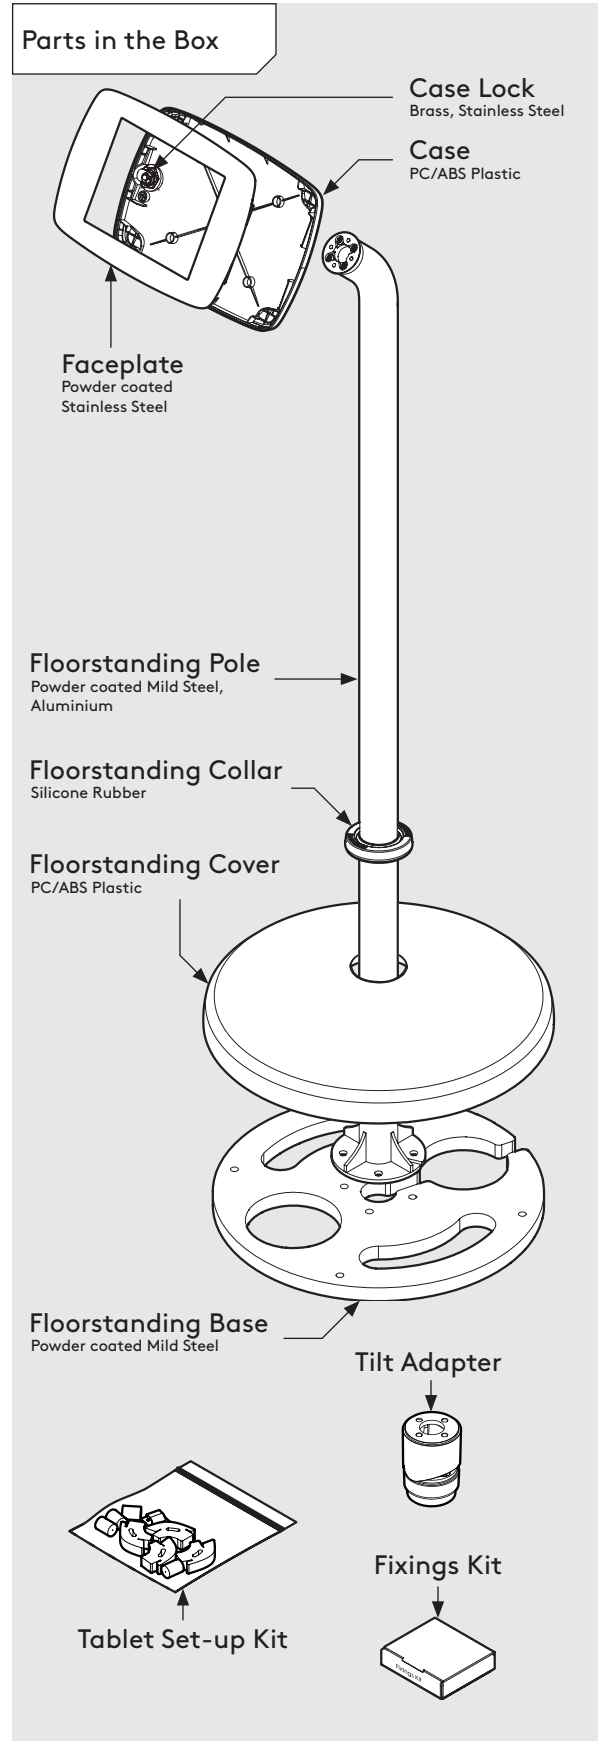

PRODUCT DATA SHEET - TILT FLOORSTANDING (MINI CASE)

bouncepad®

Case:	Arm:	Mounting:	Packaged weight:	Colour:
Mini	Floorstanding with Tilt Adaptor	Not Applicable	13.45kg	White Black

PRODUCT DATA SHEET - TILT FLOORSTANDING (MIDI CASE)

bouncepad®

Case:	Arm:	Mounting:	Packaged weight:	Colour:
Midi	Floorstanding with Tilt Adaptor	Not Applicable	13.63kg	White Black

PRODUCT DATA SHEET - TILT FLOORSTANDING (MAXI CASE)

bouncepad®

Case:	Arm:	Mounting:	Packaged weight:	Colour:
Maxi	Floorstanding with Tilt Adaptor	Not Applicable	13.86kg	White Black

PRODUCT DATA SHEET - TILT FLOORSTANDING (MEGA CASE)

bouncepad®

Case:	Arm:	Mounting:	Packaged weight:	Colour:
Mega	Floorstanding with Tilt Adaptor	Not Applicable	14.25kg	White Black