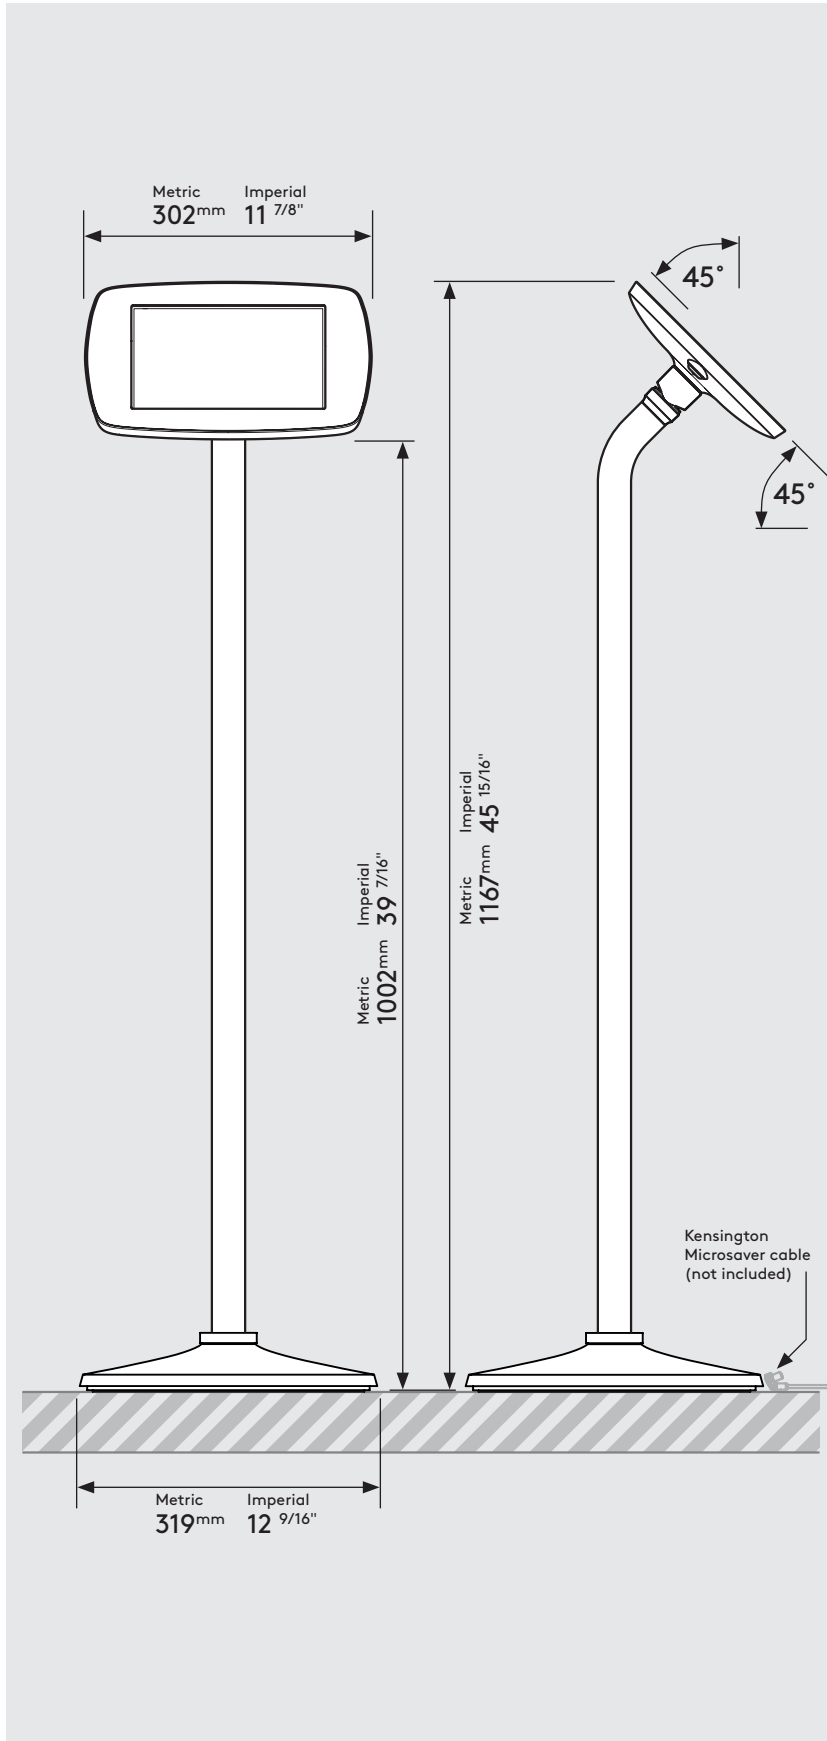

PRODUCT DATA SHEET - TILT FLOORSTANDING (MINI CASE)

bouncepad®

Case:	Arm:	Mounting:	Packaged weight:	Colour:
Mini	Floorstanding with Tilt Adaptor	Not Applicable	13.45kg	White Black

PRODUCT DATA SHEET - TILT FLOORSTANDING (MIDI CASE)

bouncepad®

Case:	Arm:	Mounting:	Packaged weight:	Colour:
Midi	Floorstanding with Tilt Adaptor	Not Applicable	13.63kg	White Black

PRODUCT DATA SHEET - TILT FLOORSTANDING (MAXI CASE)

bouncepad®

Case:	Arm:	Mounting:	Packaged weight:	Colour:
Maxi	Floorstanding with Tilt Adaptor	Not Applicable	13.86kg	White Black

PRODUCT DATA SHEET - TILT FLOORSTANDING (MEGA CASE)

bouncepad®

Case:	Arm:	Mounting:	Packaged weight:	Colour:
Mega	Floorstanding with Tilt Adaptor	Not Applicable	14.25kg	White Black