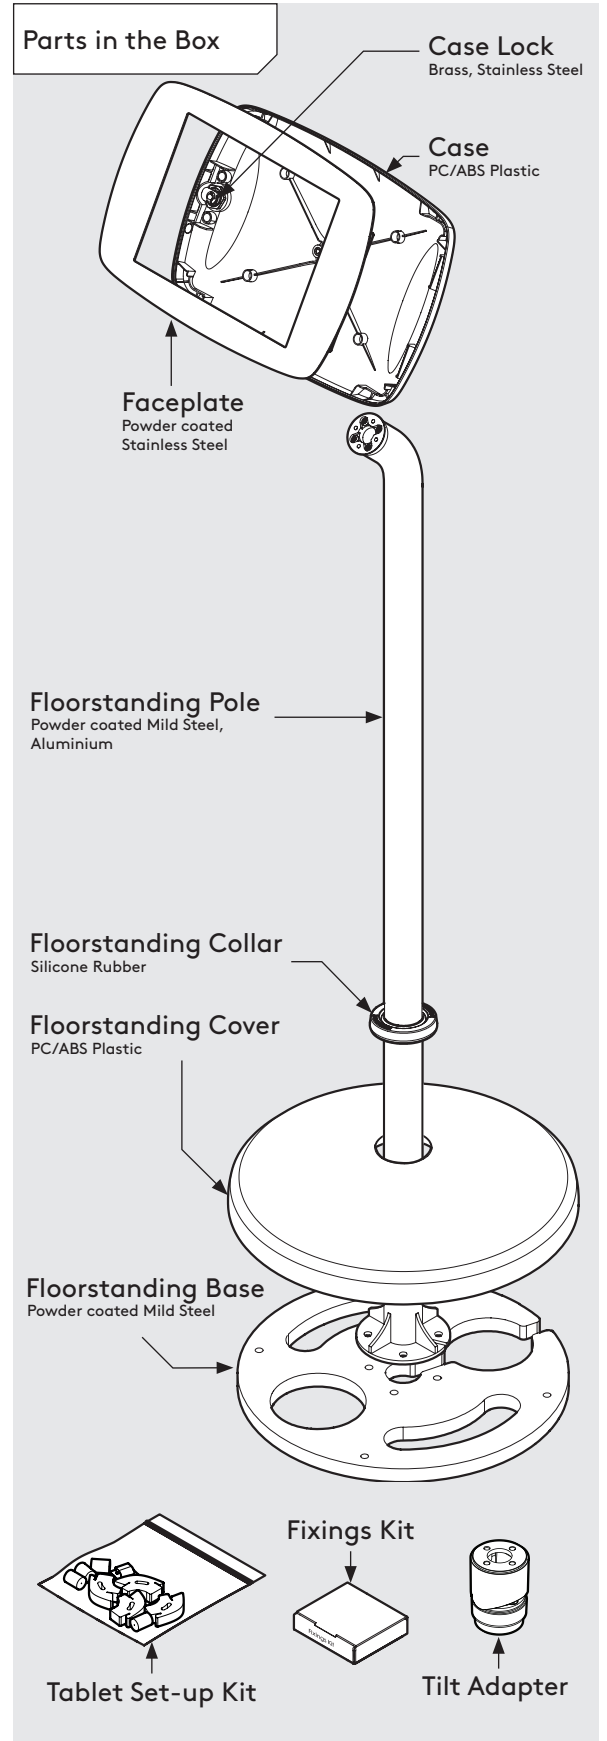

PRODUCT DATA SHEET - TILT FLOORSTANDING (MINI CASE)

bouncepad®

Case:	Arm:	Mounting:	Packaged weight:	Colour:
Mini	Floorstanding with Tilt Adaptor	Not Applicable	13.45kg	White Black

PRODUCT DATA SHEET - TILT FLOORSTANDING (MIDI CASE)

bouncepad®

Case:	Arm:	Mounting:	Packaged weight:	Colour:
Midi	Floorstanding with Tilt Adaptor	Not Applicable	13.63kg	White Black

PRODUCT DATA SHEET - TILT FLOORSTANDING (MAXI CASE)

bouncepad®

Case:	Arm:	Mounting:	Packaged weight:	Colour:
Maxi	Floorstanding with Tilt Adaptor	Not Applicable	13.86kg	White Black

PRODUCT DATA SHEET - TILT FLOORSTANDING (MEGA CASE)

bouncepad®

Case:	Arm:	Mounting:	Packaged weight:	Colour:
Mega	Floorstanding with Tilt Adaptor	Not Applicable	14.25kg	White Black