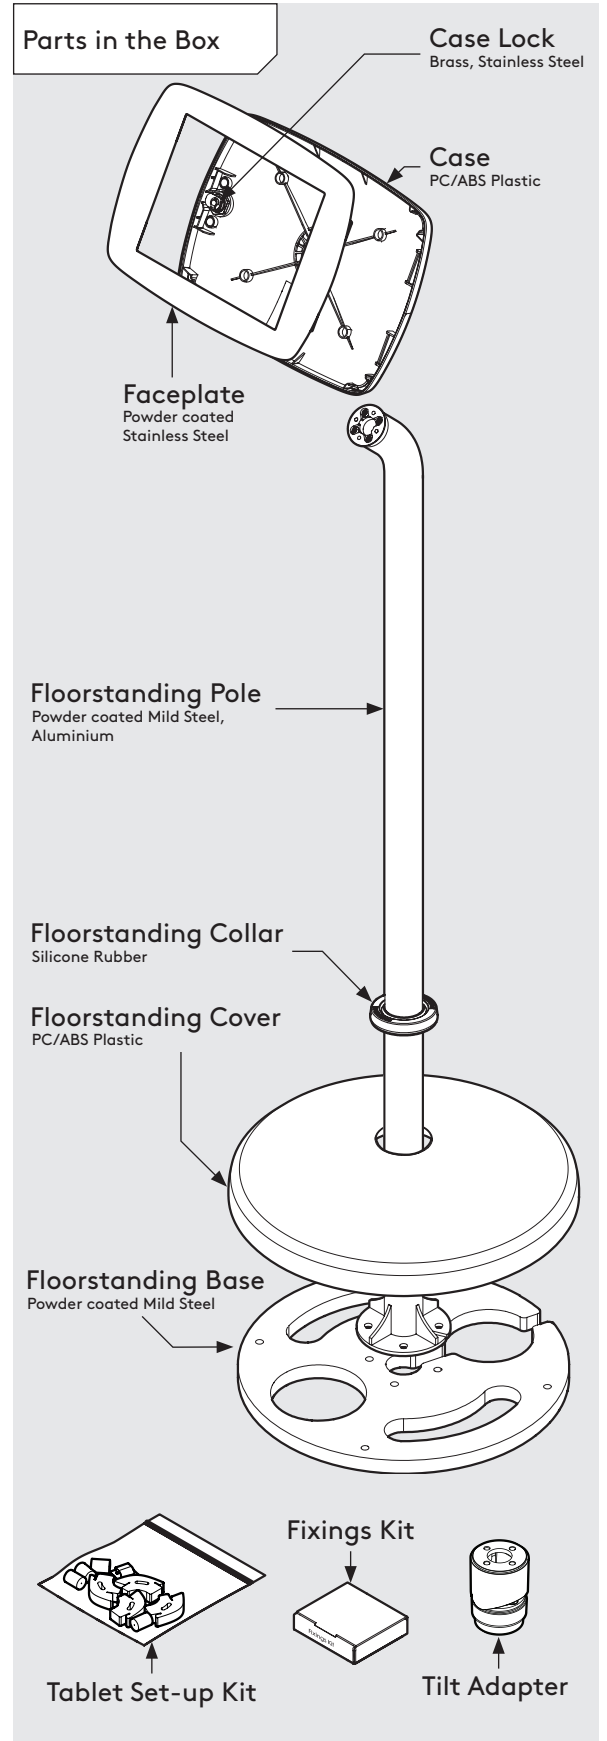

PRODUCT DATA SHEET - TILT FLOORSTANDING (MINI CASE)

bouncepad®

Case:	Arm:	Mounting:	Packaged weight:	Colour:
Mini	Floorstanding with Tilt Adaptor	Not Applicable	13.45kg	White Black

PRODUCT DATA SHEET - TILT FLOORSTANDING (MIDI CASE)

bouncepad®

Case:	Arm:	Mounting:	Packaged weight:	Colour:
Midi	Floorstanding with Tilt Adaptor	Not Applicable	13.63kg	White Black

PRODUCT DATA SHEET - TILT FLOORSTANDING (MAXI CASE)

bouncepad®

Case:	Arm:	Mounting:	Packaged weight:	Colour:
Maxi	Floorstanding with Tilt Adaptor	Not Applicable	13.86kg	White Black

PRODUCT DATA SHEET - TILT FLOORSTANDING (MEGA CASE)

bouncepad®

Case:	Arm:	Mounting:	Packaged weight:	Colour:
Mega	Floorstanding with Tilt Adaptor	Not Applicable	14.25kg	White Black