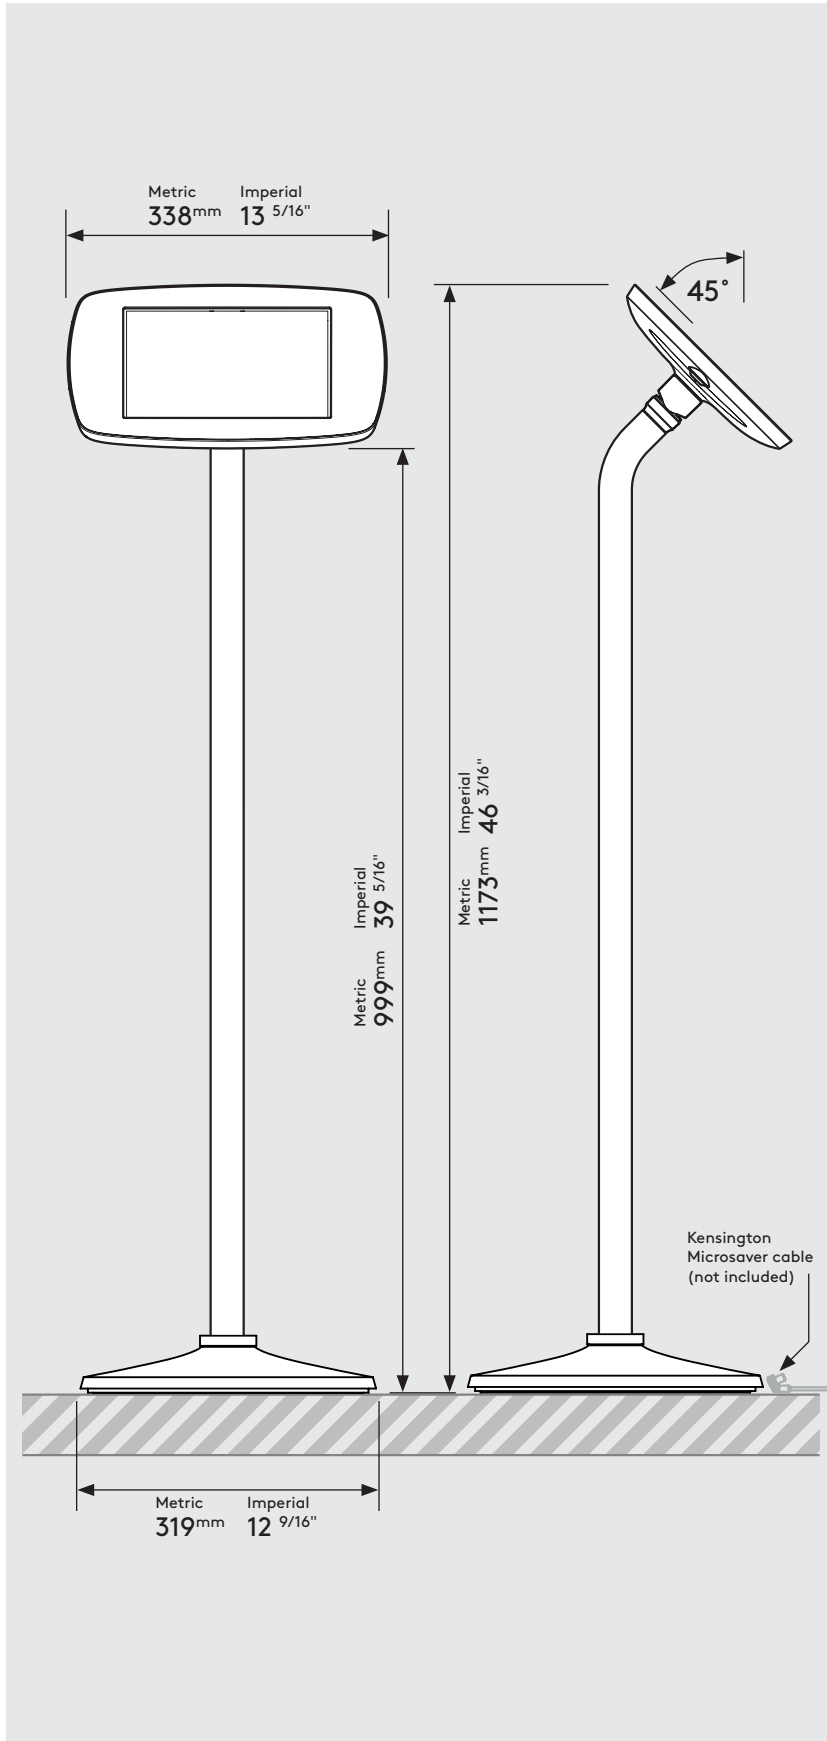

PRODUCT DATA SHEET - TILT FLOORSTANDING (MINI CASE)

bouncepad®

Case:	Arm:	Mounting:	Packaged weight:	Colour:
Mini	Floorstanding with Tilt Adaptor	Not Applicable	13.45kg	White Black

PRODUCT DATA SHEET - TILT FLOORSTANDING (MIDI CASE)

bouncepad®

Case:	Arm:	Mounting:	Packaged weight:	Colour:
Midi	Floorstanding with Tilt Adaptor	Not Applicable	13.63kg	White Black

PRODUCT DATA SHEET - TILT FLOORSTANDING (MAXI CASE)

bouncepad®

Case:	Arm:	Mounting:	Packaged weight:	Colour:
Maxi	Floorstanding with Tilt Adaptor	Not Applicable	13.86kg	White Black

PRODUCT DATA SHEET - TILT FLOORSTANDING (MEGA CASE)

bouncepad®

Case:	Arm:	Mounting:	Packaged weight:	Colour:
Mega	Floorstanding with Tilt Adaptor	Not Applicable	14.25kg	White Black