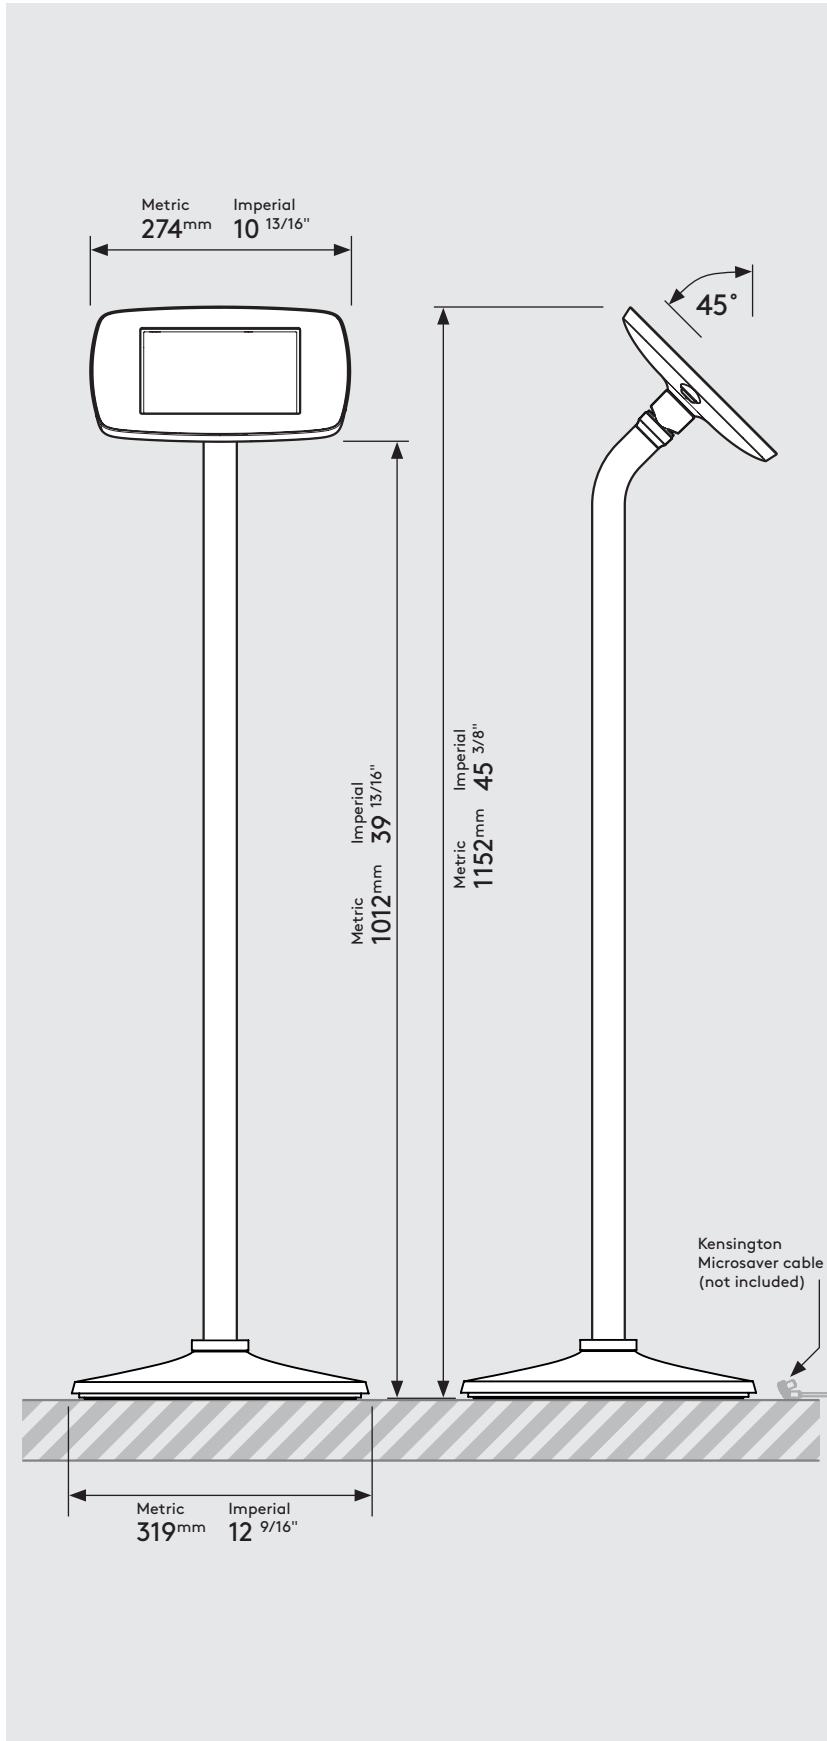

PRODUCT DATA SHEET - TILT FLOORSTANDING (MINI CASE)

bouncepad®

Case:	Arm:	Mounting:	Packaged weight:	Colour:
Mini	Floorstanding with Tilt Adaptor	Not Applicable	13.45kg	White Black

PRODUCT DATA SHEET - TILT FLOORSTANDING (MIDI CASE)

bouncepad®

Case:	Arm:	Mounting:	Packaged weight:	Colour:
Midi	Floorstanding with Tilt Adaptor	Not Applicable	13.63kg	White Black

PRODUCT DATA SHEET - TILT FLOORSTANDING (MAXI CASE)

bouncepad®

Case:	Arm:	Mounting:	Packaged weight:	Colour:
Maxi	Floorstanding with Tilt Adaptor	Not Applicable	13.86kg	White Black

PRODUCT DATA SHEET - TILT FLOORSTANDING (MEGA CASE)

bouncepad®

Case:	Arm:	Mounting:	Packaged weight:	Colour:
Mega	Floorstanding with Tilt Adaptor	Not Applicable	14.25kg	White Black