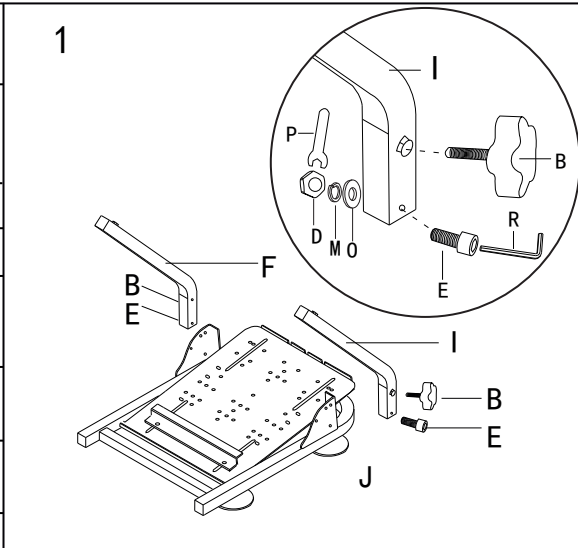

XRocker Assembly Instructions

Maximum platform weight 10kg

WARNING

Please be mindful of product edges to ensure safe construction

16 Ages+

Notice: Keep small bolts and parts away from children

A		2
B		2
C		2
D		4
E		4
F		1
G		4
H		1
I		1
J		1
K		1
L		1
M		4
N		2
O		4
P		1
Q		1
R		1