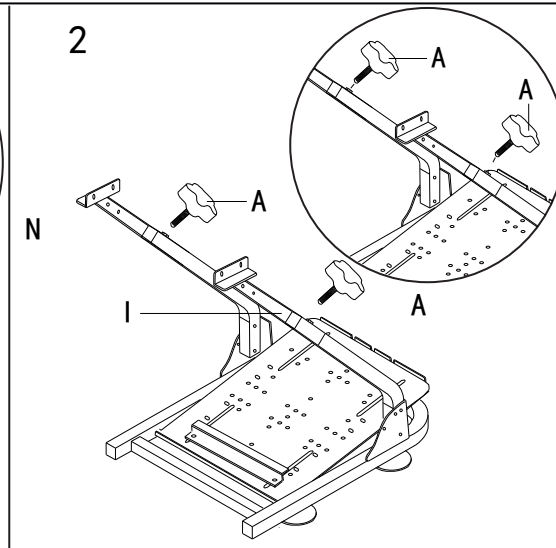

XRocker Assembly Instructions

Maximum platform weight 10kg

WARNING

Please be mindful of product edges to ensure safe construction

16 Ages+

Notice: Keep small bolts and parts away from children

A		2
B		2
C		2
D		4
E		4
F		1
G		4
H		1
I		1
J		1
K		1
L		1
M		4
N		2
O		4
P		1
Q		1
R		1