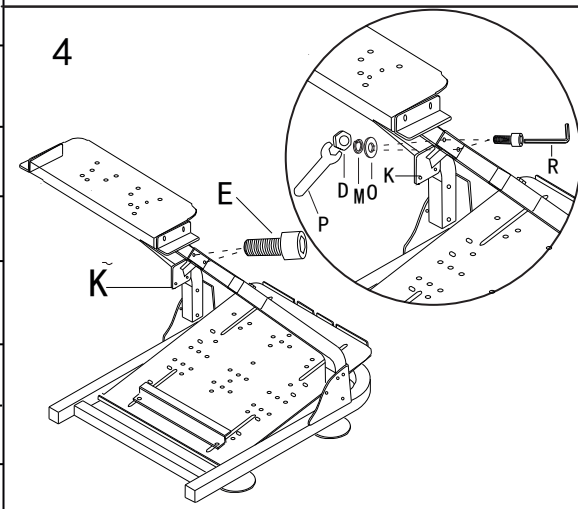

XRocker Assembly Instructions

Maximum platform weight 10kg

WARNING

Please be mindful of product edges to ensure safe construction

16 Ages+

Notice: Keep small bolts and parts away from children

A		2
B		2
C		2
D		4
E		4
F		1
G		4
H		1
I		1
J		1
K		1
L		1
M		4
N		2
O		4
P		1
Q		1
R		1