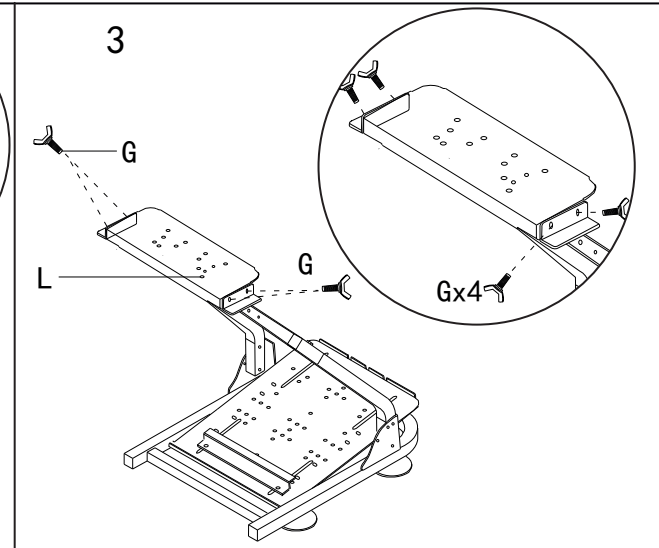

XRocker Assembly Instructions

Maximum platform weight 10kg

WARNING

Please be mindful of product edges to ensure safe construction

16 Ages+

Notice: Keep small bolts and parts away from children

A		2
B		2
C		2
D		4
E		4
F		1
G		4
H		1
I		1
J		1
K		1
L		1
M		4
N		2
O		4
P		1
Q		1
R		1