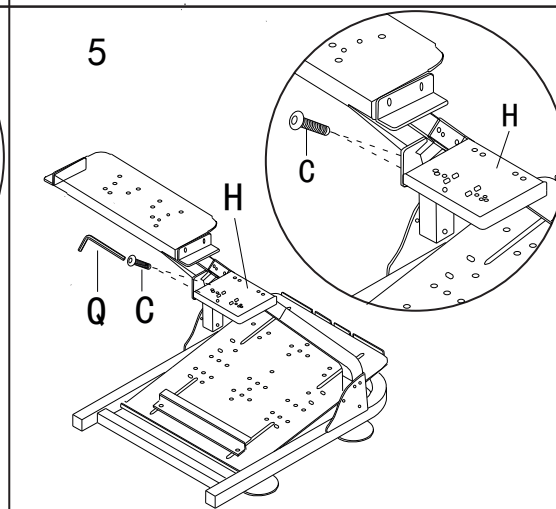

XRocker Assembly Instructions

Maximum platform weight 10kg

WARNING

Please be mindful of product edges to ensure safe construction

16 Ages+

Notice: Keep small bolts and parts away from children

A		2
B		2
C		2
D		4
E		4
F		1
G		4
H		1
I		1
J		1
K		1
L		1
M		4
N		2
O		4
P		1
Q		1
R		1