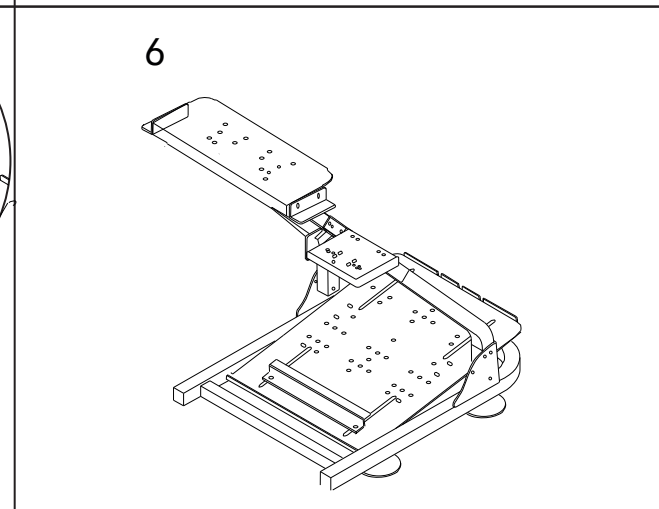

XRocker Assembly Instructions

Maximum platform weight 10kg

WARNING

Please be mindful of product edges to ensure safe construction

16 Ages+

Notice: Keep small bolts and parts away from children

A		2
B		2
C		2
D		4
E		4
F		1
G		4
H		1
I		1
J		1
K		1
L		1
M		4
N		2
O		4
P		1
Q		1
R		1