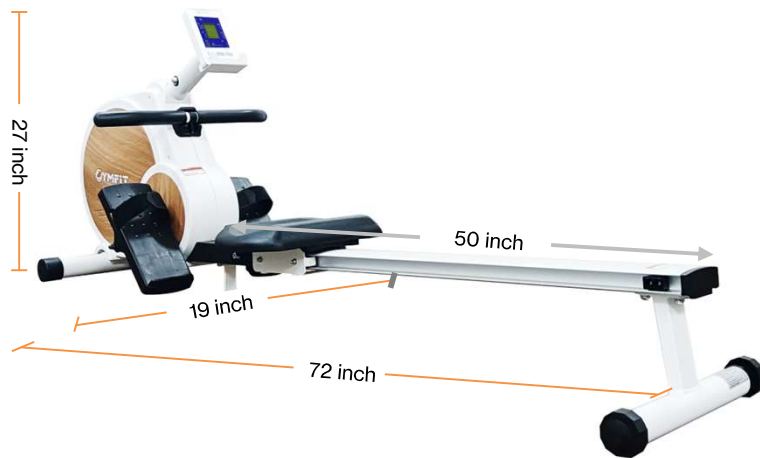

RM520 RESIDENTIAL ROWER

HIGHLIGHTS

Take your fitness to the next level with the Zymfit RM520 rowing machine. This state-of-the-art design is packed with advanced features that will exceed your expectations. The bright and easy-to-read console display allows you to customize your workout with 12 programs and 16 levels of magnetic resistance. The swiveling pedals accommodate foot and ankle movement, while the adjustable Velcro foot straps provide a secure and comfortable fit. The contoured, padded handlebar ensures a comfortable grip, and the machine easily folds for storage, taking up minimal space. The console display also allows you to monitor your progress in real-time with metrics such as Time, Distance, Strokes, Calories, SPN, and Watts. Upgrade your workout game today with this must-have piece of fitness equipment from Zymfit.

FEATURES

- ✓ 12 Programs,
- ✓ 16 levels of Magnetic resistance
- ✓ Folds for
- ✓ Adjustable Velcro foot straps
- ✓ comfortable on hands and wrists
- ✓ Display parameters:
 - Time
 - Distance
 - Strokes
 - Calories
 - SPN
 - Watts
 - BPM

SPECIFICATIONS

Handlebar

Contoured Comfortable Seat

Resistance

16 levels

Seat Adjustment

Contoured Comfortable Seat

Foot Support

Comfortable large. Using nylon straps to secure feet

Power Requirements

110V

SPECIFICATIONS

Product Dimensions (L x W x H)

72 x 19 x 27 in / 183x 48 x 68.6 cm

Shipping Dimensions (L x W x H)

48x 14 x 22 in / 121 x 35.8 x 56 cm