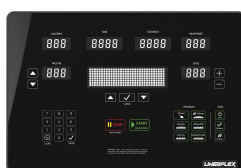

SPECIFICATIONS

Product dimensions (L x W x H)

84.4x33.5x61.4 in / 214.5 x 85 x 156 cm

Shipping Dimensions (L x W x H)

91.7x39x23in / 233 x 99 x 58 cm

Step-up Height

8 in / 20 cm (pedal at lowest point)

Equipment Weight

443 lbs / 201 kg

Shipping Weight

495 lbs / 225 kg

Running Belt

22 x 67 in

Maximum User Weight

500 lbs / 225kg

Warranty

COMMERCIAL

Lifetime Frame

5 Years Motor

5 Years Deck

5 Yrs. Parts / 3 Yrs. Console Parts

2 Yrs. Labor / 1 Yr. Console Labor

RESIDENTIAL

Lifetime Frame

Lifetime Motor

Lifetime Deck

10 Yrs. Parts / 3 Yrs. Console Parts

2 Yrs. Labor / 1 Yr. Console Labor

LED SCREEN