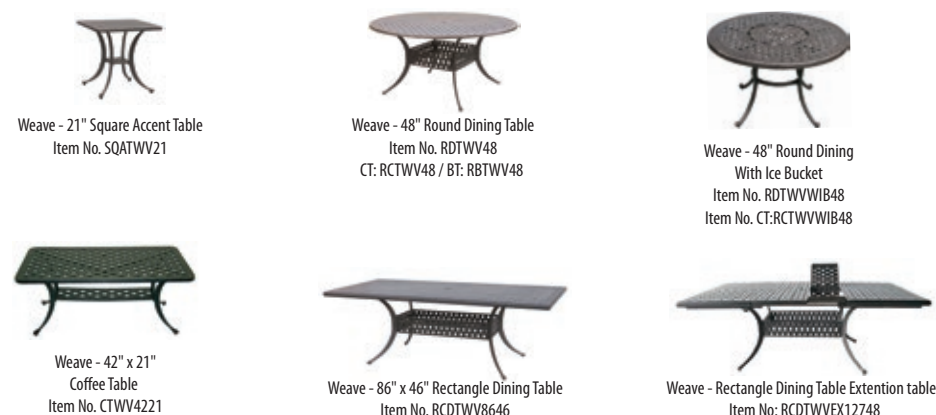

Chat Height = 24.5", Dining Height = 29", Counter Height = 39", Bar Height = 43"