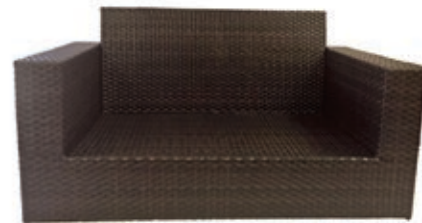

Athena Sectional Armless Chair - ATDSAC
W24 H30 D33 • Seat 10
COV-PC21W/COV-MC21W

Athena Sectional Corner Club Chair - ATDS
W33 H30 D33 • Seat 10
COV-PC21W/COV-MC21W

Aztec Chat Set

Aztec Deep Seat Sofa - AZDSS
W85 H30.5 D32.5 • Arm 23 Seat 10
COV-PC23W/COV-MC23W