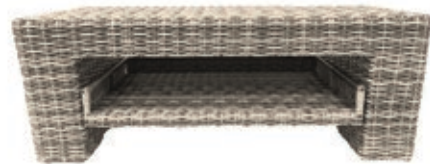

Athena Coffee Table
ATDCT • W48 H18 D24
COV-PTC48/COV-MTC48