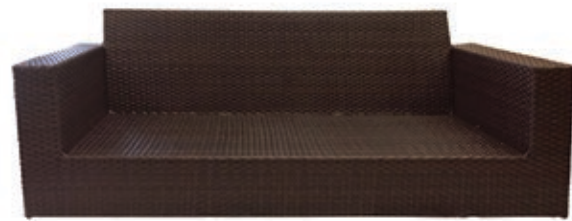

Athena Sectional Armless Chair - ATDSAC
W24 H30 D33 • Seat 10
COV-PC21W/COV-MC21W

Athena Sectional Corner Club Chair - ATDS
W33 H30 D33 • Seat 10
COV-PC21W/COV-MC21W

Aztec Chat Set

Aztec Deep Seat Sofa - AZDSS
W85 H30.5 D32.5 • Arm 23 Seat 10
COV-PC23W/COV-MC23W