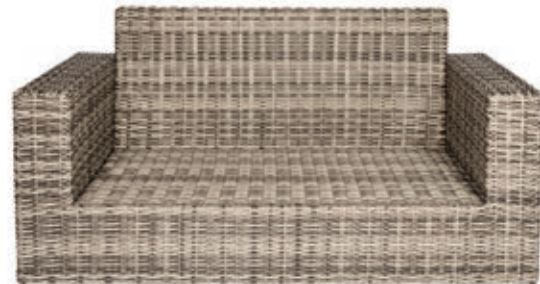

Athena Deep Loveseat - ATDDLSAZ
W61 H30.5 D35.5 • Arm 23 Seat 10
COV-PC22W/COV-MC22W