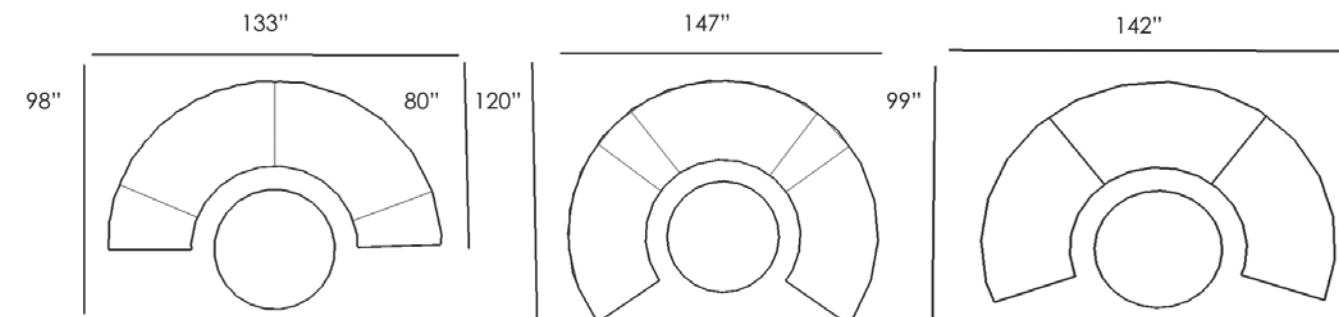

Aztec Chat Set

Aztec Circular