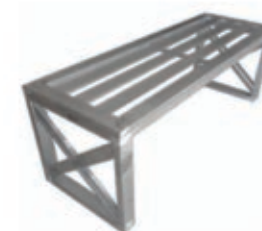

Jolee Club Chair - JLCC
W36 H32 D31.5
Jolee Club Swivel - JLCCS
W36 H32 D31.5 • Arm 24 Seat 11.25
COV-PC21W/COV-MC21W

Jolee Ottoman - OTJL
W28 H11 D24
COV-P00/COV-M00

Jolee Chaise Lounge - JLCL
W39.5 H12 D77 • Seat 11.5
COV-POL77/COV-MOL77

Jolee Accent Table - SQATJL25
W25 H21.5 D25
COV-PTA26/COV-MTA26

Jolee Coffee Table - CTJL4825
W48 H18 D25
COV-PTC48/COV-MTC48

Jolee Slate 52" x 32" Rectangle Firetable
FPRCCH5232JL
COV-PT5232/COV-MT5232
Burner built in • Requires 2 - 15 lbs Fire Glass
65,000 btu

Jolee Dining Chair - JLDC
W26 H35.5 D23.5 • Arm 25.5 Seat 16.5
COV-PC11/COV-MC11

*Jolee Bench - JLBCH
W45 H16.3 D16
COV-PTC48/COV-MTC48
Jolee Bench Large - JLBCHL
W66 H16.3 D16
COV-POL73/COV-MOL73

Jolee Barstool - JLBS
W22 H43.5 D20.5 • Seat 29
COV-PC11/COV-MC11