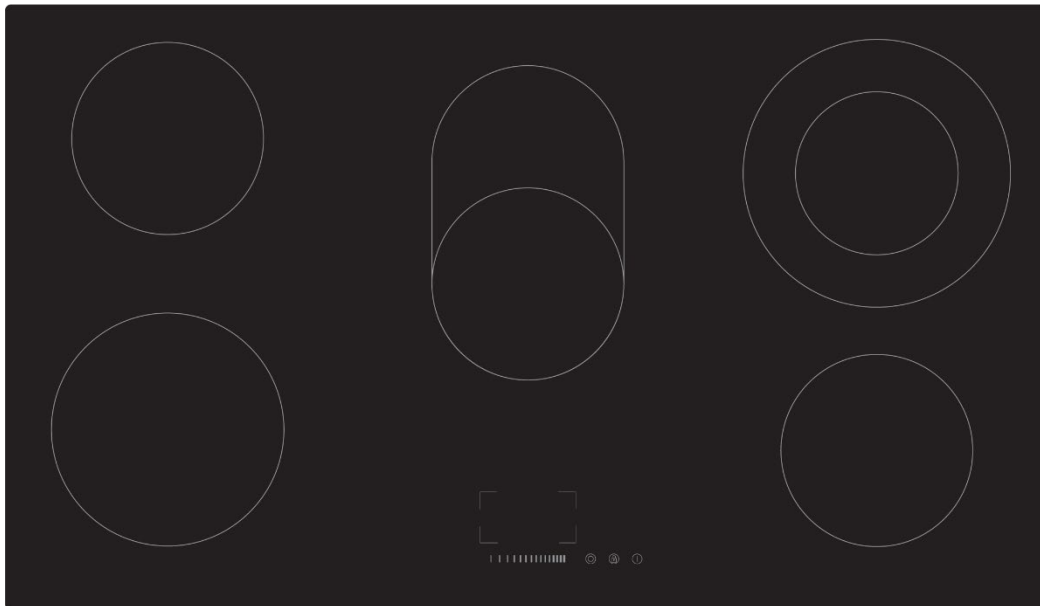

90CM ELECTRIC CERAMIC COOKTOP 5 ZONE MODEL / CA90FEG

RRP $1099

FEATURES

- Cooking Zones: 5 Zones
- Supply Voltage: 220-240V~ 380-415V~ 50Hz or 60Hz
- Installed Electric Power: 7600-9200W
- Ceramic touch glass controls
- 5 cooking zones

PRODUCT DIMENSIONS

- Product Size LxWxH(mm): 900x520x55
- Building-in Dimensions AxB (mm): 875x495

WARRANTY

- 24 Months