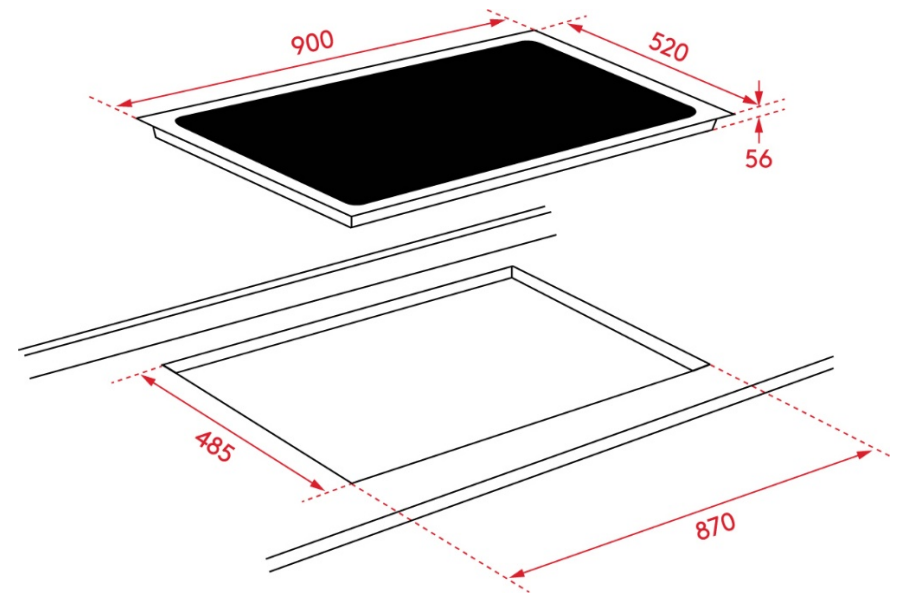

90CM ELECTRIC CERAMIC COOKTOP 5 ZONE MODEL / CA90FEG

RRP $1099

FEATURES

- Cooking Zones: 5 Zones
- Supply Voltage: 220-240V~ 380-415V~ 50Hz or 60Hz
- Installed Electric Power: 7600-9200W
- Ceramic touch glass controls
- 5 cooking zones

PRODUCT DIMENSIONS

- Product Size LxWxH(mm): 900x520x55
- Building-in Dimensions AxB (mm): 875x495

WARRANTY

- 24 Months