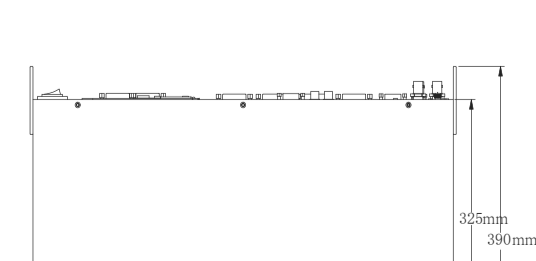

Web :www.sgreatvideo.com
E-mail :bill@greatvideo.com
TEL :+86 0755 86709019

Innovation , Classic , Future !