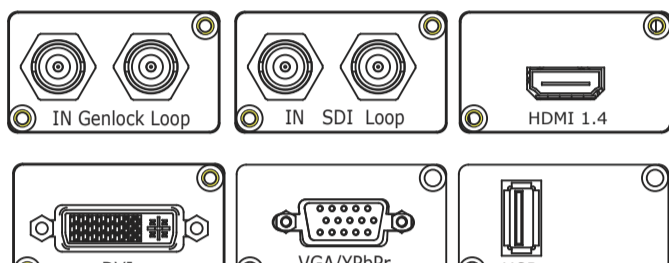

Product Features

Optional Module Slot

L4 Support any 4 optional modules, Including Genlock, SDI, HDMI1.4, DVI, VGA/YPbPr, USB