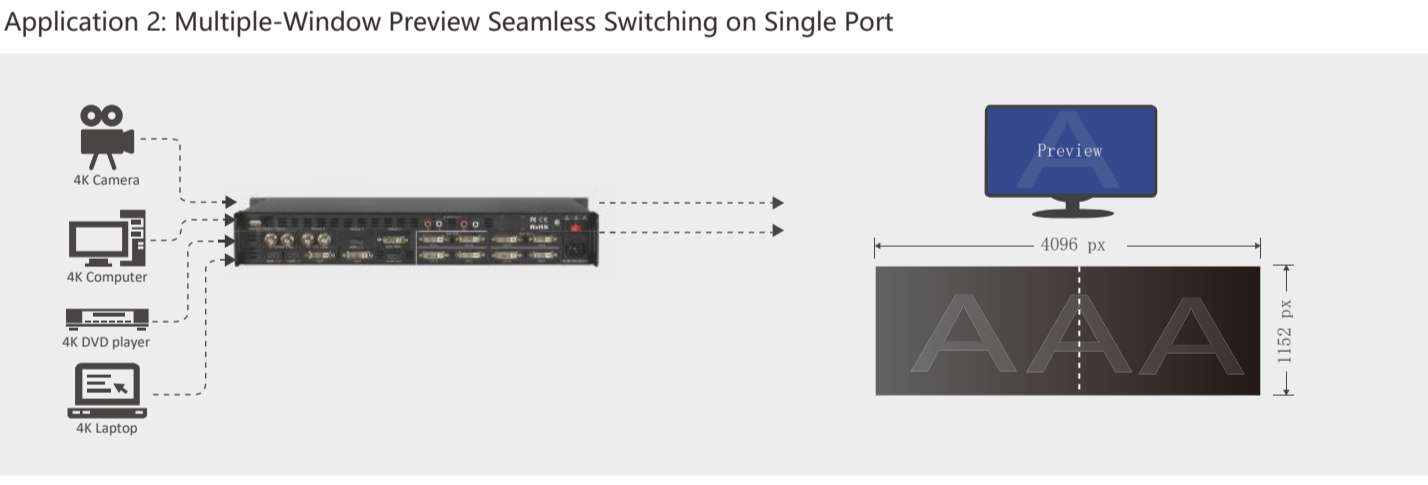

Application 3: Multiple Cascade Horizontal Split