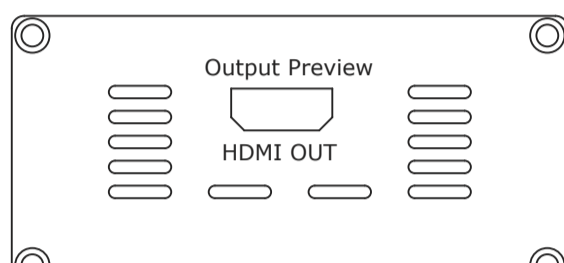

4K1K Output Preview

The Output preview module is used to preview the output signals, by mapping the 2 DVI outputs into one HDMI output port