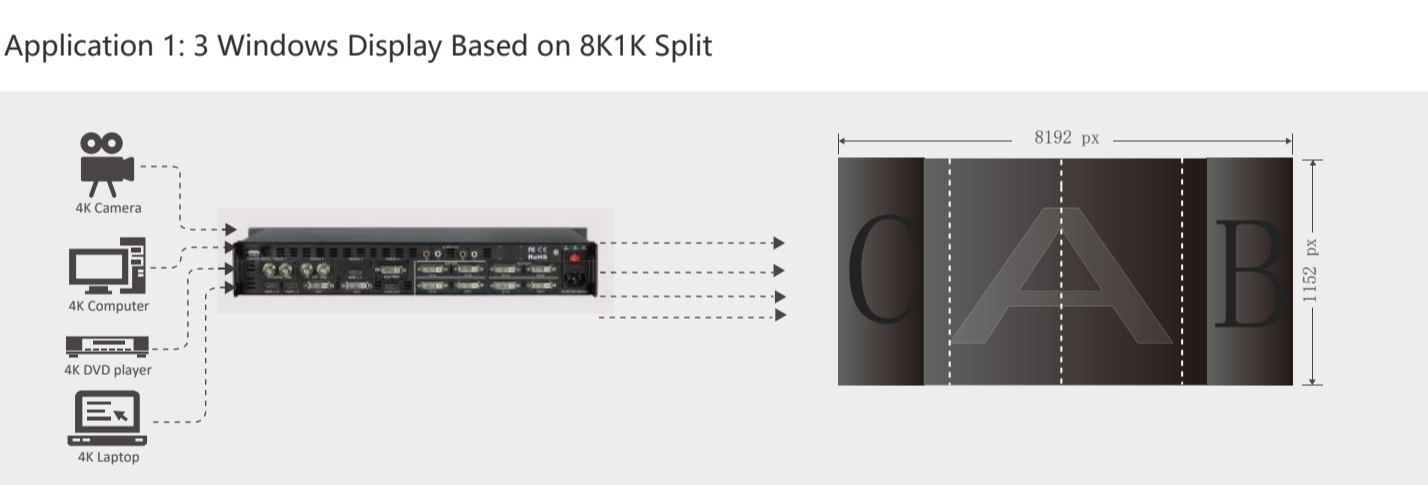

Product Applications

Application 1: 3 Windows Display Based on 8K1K Split

Application 2: Multiple-Window Preview Seamless Switching on Single Port