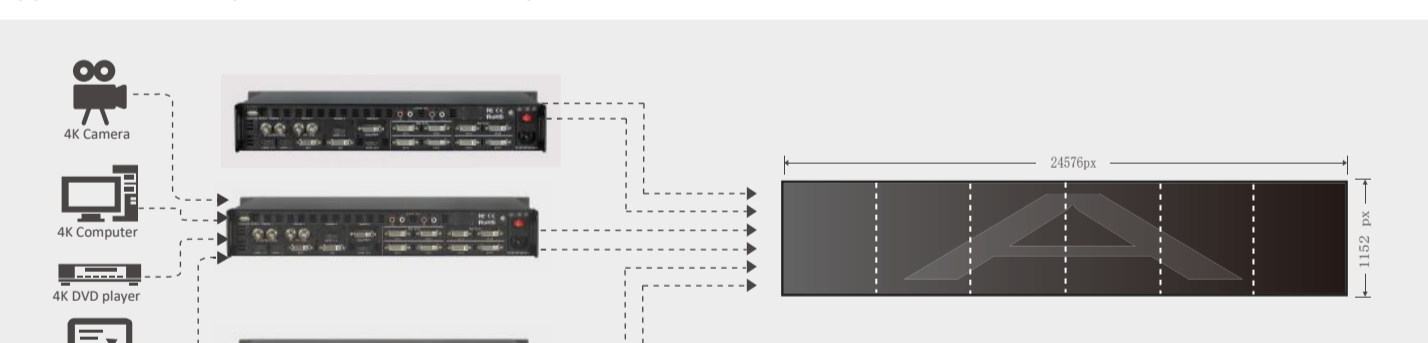

Application 4: Pixel to Pixel Split