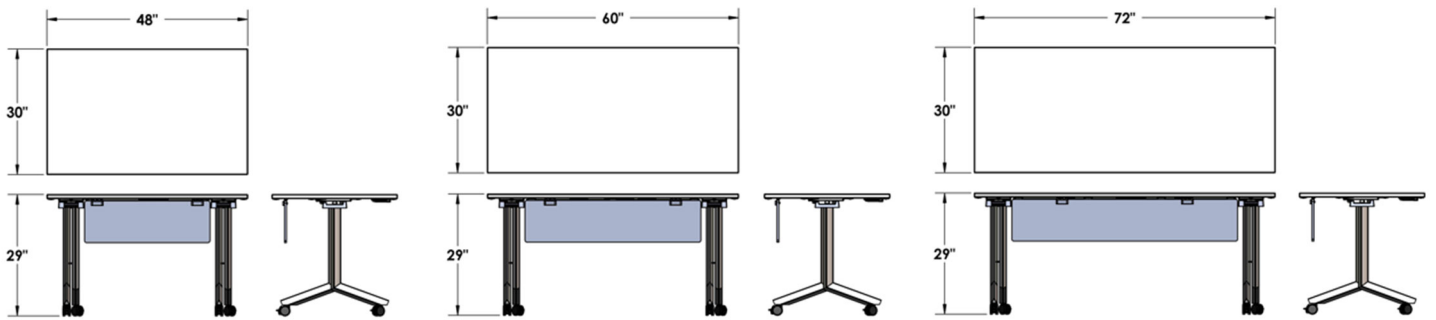

Desk Height  
[Braking Caster]

Desk Height  
[Braking Caster]

Height	Top	Base
29"	24" x 48"	Braking Caster
	24" x 60"	
	24" x 72"	
	30" x 48"	
	30" x 60"	
	30" x 72"	

Base Finish			
Frost	Silver	Charcoal	Black

## Static Height Square Tables

Desk Height  
[Glide]

Desk Height  
[Braking Caster]

Height	Top	Base
29"	30" x 30"	
	36" x 36"	Glide or Braking Caster
	42" x 42"	Caster
	48" x 48"	

Base Finish			
Frost	Silver	Charcoal	Black