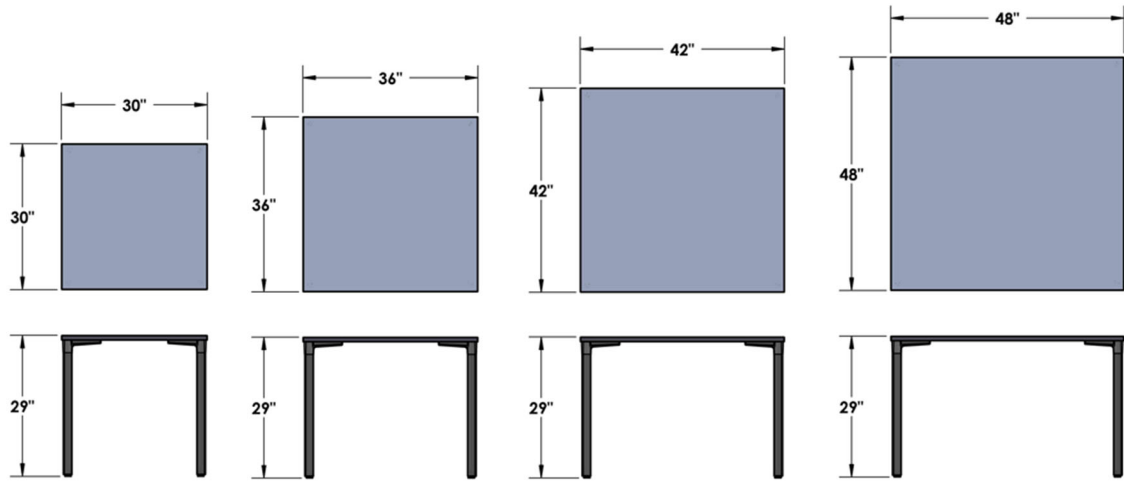

Desk Height  
[Braking Caster]

Desk Height  
[Braking Caster]

Height	Top	Base
29"	24" x 48"	Braking Caster
	24" x 60"	
	24" x 72"	
	30" x 48"	
	30" x 60"	
	30" x 72"	

Base Finish			
Frost	Silver	Charcoal	Black

## Static Height Square Tables

Desk Height  
[Glide]

Desk Height  
[Braking Caster]

Height	Top	Base
29"	30" x 30"	
	36" x 36"	Glide or Braking Caster
	42" x 42"	Caster
	48" x 48"	

Base Finish			
Frost	Silver	Charcoal	Black