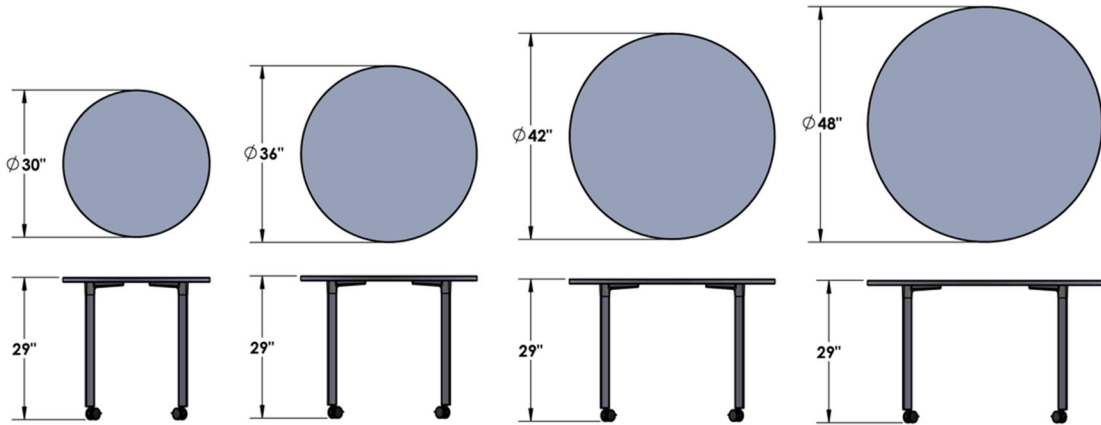

## Static Height Rectangle Tables

Desk Height  
[Glide]

Desk Height  
[Braking Caster]

Height	Top	Base
29"	24" x 48"	Glide or Braking Caster
	24" x 60"	
	24" x 72"	

Height	Top	Base
29"	30" x 48"	Glide or Braking Caster
	30" x 60"	
	30" x 72"	

- Standard Options
- HPL Tops Simii Standard Color
  - Offset Power Cut Out
  - Leg-Base Wire Management, Undersurface Wire Management
  - Table Ganging
  - Anti-Sag Brace
  - PET Felt Modesty Panel

Desk Height  
[Glide]