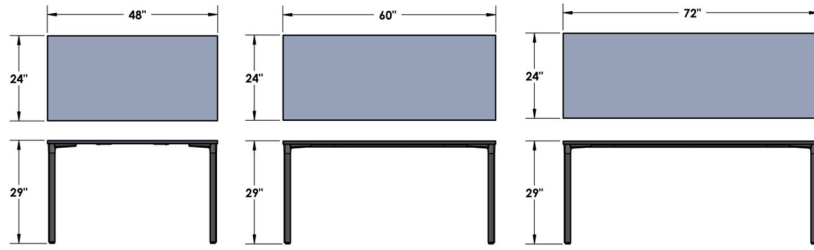

Desk Height  
[Braking Caster]

Desk Height  
[Braking Caster]

Height	Top	Base
29"	24" x 48"	Braking Caster
	24" x 60"	
	24" x 72"	
	30" x 48"	
	30" x 60"	
	30" x 72"	

Base Finish			
Frost	Silver	Charcoal	Black

## Static Height Square Tables

Desk Height  
[Glide]

Desk Height  
[Braking Caster]

Height	Top	Base
29"	30" x 30"	
	36" x 36"	Glide or Braking Caster
	42" x 42"	Caster
	48" x 48"	

Base Finish			
Frost	Silver	Charcoal	Black

## Static Height Rectangle Tables

Desk Height  
[Glide]

Desk Height  
[Braking Caster]

Height	Top	Base
29"	24" x 48"	Glide or Braking Caster
	24" x 60"	
	24" x 72"	

Height	Top	Base
29"	30" x 48"	Glide or Braking Caster
	30" x 60"	
	30" x 72"	