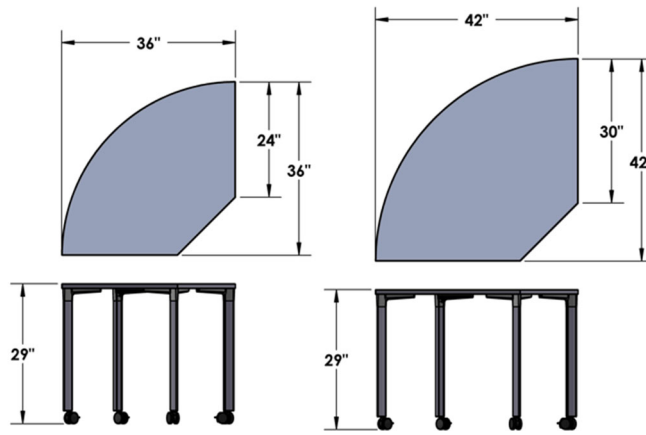

Desk Height  
[Braking Caster]

Desk Height  
[Braking Caster]

Height	Top	Base
29"	24" x 48"	Braking Caster
	24" x 60"	
	24" x 72"	
	30" x 48"	
	30" x 60"	
	30" x 72"	

Base Finish			
Frost	Silver	Charcoal	Black

Desk Height  
[Braking Caster]

Height	Top	Base
29"	30"	
	36"	Glide or Braking
	42"	Caster
	48"	

Base Finish			
Frost	Silver	Charcoal	Black

Top Finish HPL		
Winter	Oak	Clay

Accessories		
In-Surface Power Unit	Leg Wire Management	Undersurface Wire Management

- Standard Options
- HPL Tops Simii Standard Color
  - Center Power Cut Out
  - Leg-Base Wire Management, Undersurface Wire Management

Desk Height  
[Glide]

Desk Height  
[Braking Caster]

Height	Top	Base
29"	24" x 36"	Glide or Braking
	30" x 42"	Caster