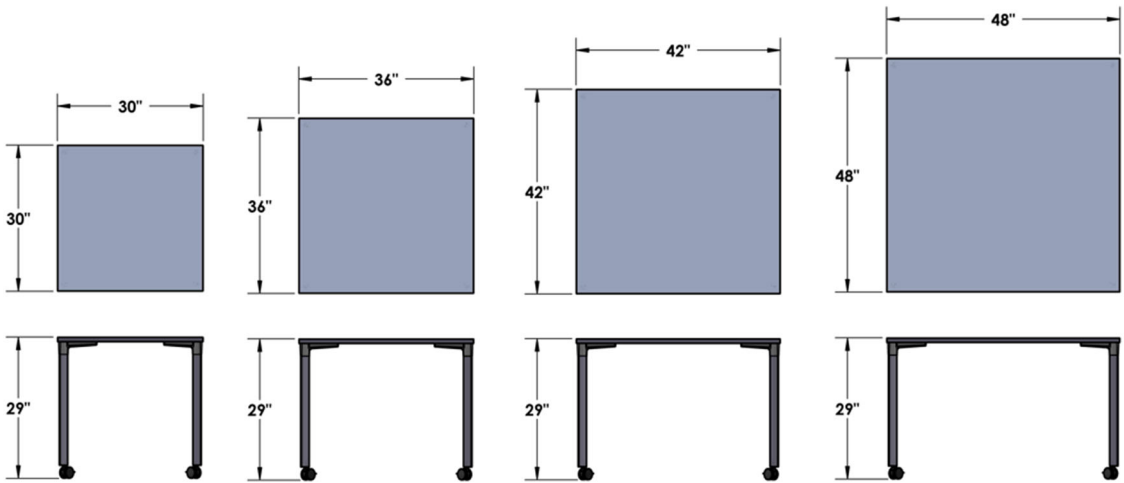

Desk Height  
[Braking Caster]

Desk Height  
[Braking Caster]

Height	Top	Base
29"	24" x 48"	Braking Caster
	24" x 60"	
	24" x 72"	
	30" x 48"	
	30" x 60"	
	30" x 72"	

Base Finish			
Frost	Silver	Charcoal	Black

## Static Height Square Tables

Desk Height  
[Glide]

Desk Height  
[Braking Caster]

Height	Top	Base
29"	30" x 30"	
	36" x 36"	Glide or Braking Caster
	42" x 42"	Caster
	48" x 48"	

Base Finish			
Frost	Silver	Charcoal	Black