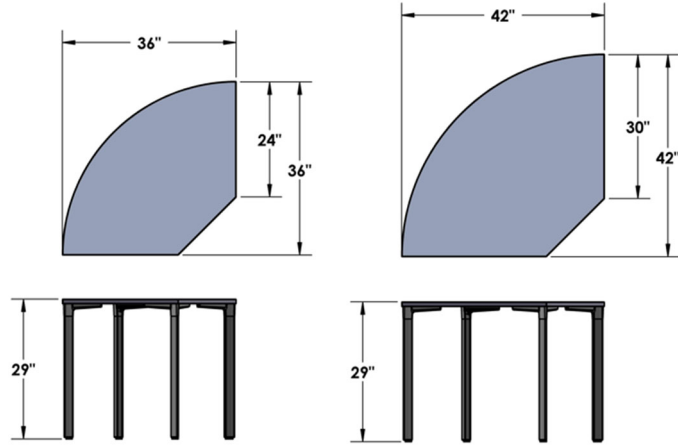

Desk Height  
[Braking Caster]

Height	Top	Base
29"	30"	
	36"	Glide or Braking
	42"	Caster
	48"	

Base Finish			
Frost	Silver	Charcoal	Black

Top Finish HPL		
Winter	Oak	Clay

Accessories		
In-Surface Power Unit	Leg Wire Management	Undersurface Wire Management

- Standard Options
- HPL Tops Simii Standard Color
  - Center Power Cut Out
  - Leg-Base Wire Management, Undersurface Wire Management

Desk Height  
[Glide]

Desk Height  
[Braking Caster]

Height	Top	Base
29"	24" x 36"	Glide or Braking
	30" x 42"	Caster