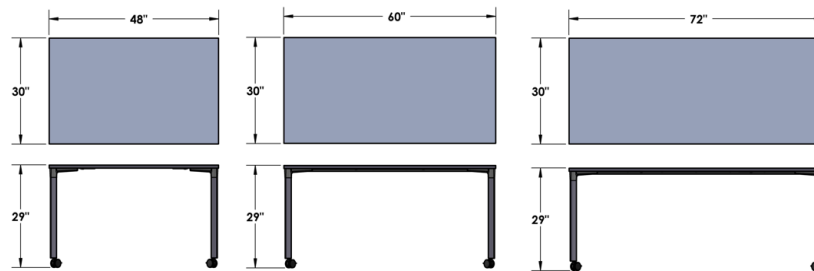

Desk Height  
[Braking Caster]

Desk Height  
[Braking Caster]

Height	Top	Base
29"	24" x 48"	Braking Caster
	24" x 60"	
	24" x 72"	
	30" x 48"	
	30" x 60"	
	30" x 72"	

Base Finish			
Frost	Silver	Charcoal	Black

## Static Height Square Tables

Desk Height  
[Glide]

Desk Height  
[Braking Caster]

Height	Top	Base
29"	30" x 30"	
	36" x 36"	Glide or Braking Caster
	42" x 42"	Caster
	48" x 48"	

Base Finish			
Frost	Silver	Charcoal	Black

## Static Height Rectangle Tables

Desk Height  
[Glide]

Desk Height  
[Braking Caster]

Height	Top	Base
29"	24" x 48"	Glide or Braking Caster
	24" x 60"	
	24" x 72"	

Height	Top	Base
29"	30" x 48"	Glide or Braking Caster
	30" x 60"	
	30" x 72"	