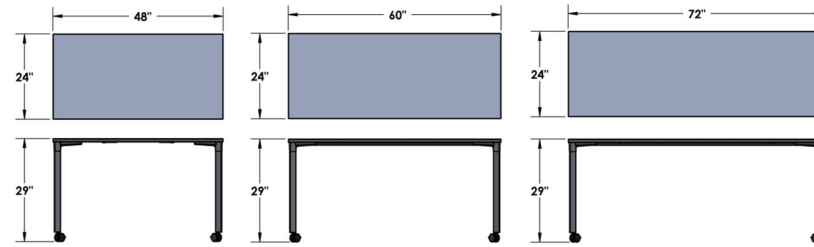

Desk Height  
[Braking Caster]

Desk Height  
[Braking Caster]

Height	Top	Base
29"	24" x 48"	Braking Caster
	24" x 60"	
	24" x 72"	
	30" x 48"	
	30" x 60"	
	30" x 72"	

Base Finish			
Frost	Silver	Charcoal	Black

## Static Height Square Tables

Desk Height  
[Glide]

Desk Height  
[Braking Caster]

Height	Top	Base
29"	30" x 30"	
	36" x 36"	Glide or Braking Caster
	42" x 42"	Caster
	48" x 48"	

Base Finish			
Frost	Silver	Charcoal	Black

## Static Height Rectangle Tables

Desk Height  
[Glide]

Desk Height  
[Braking Caster]

Height	Top	Base
29"	24" x 48"	Glide or Braking Caster
	24" x 60"	
	24" x 72"	

Height	Top	Base
29"	30" x 48"	Glide or Braking Caster
	30" x 60"	
	30" x 72"	