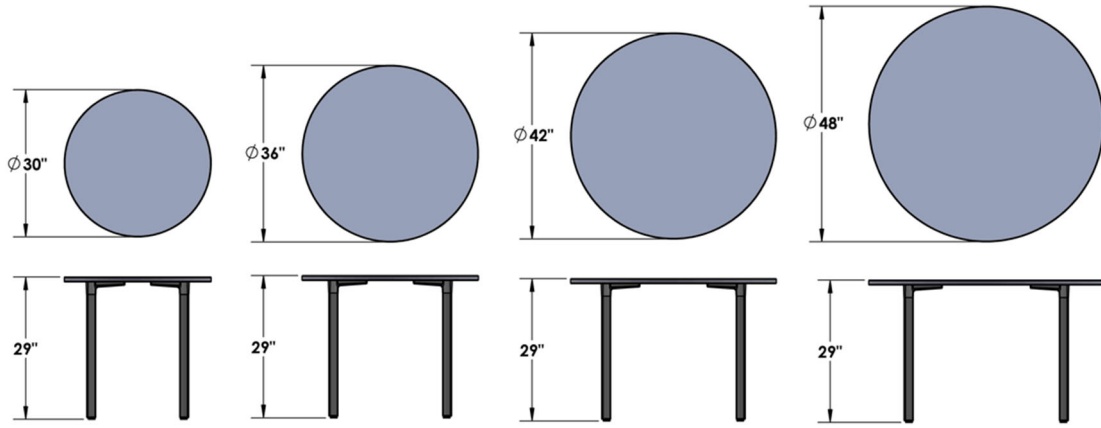

Desk Height
[Glide]