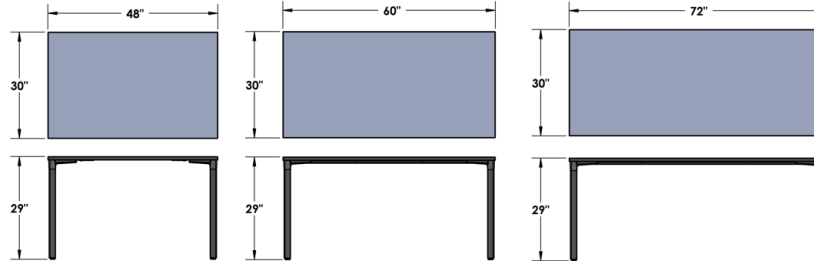

Desk Height  
[Braking Caster]

Desk Height  
[Braking Caster]

Height	Top	Base
29"	24" x 48"	Braking Caster
	24" x 60"	
	24" x 72"	
	30" x 48"	
	30" x 60"	
	30" x 72"	

Base Finish			
Frost	Silver	Charcoal	Black

## Static Height Square Tables

Desk Height  
[Glide]

Desk Height  
[Braking Caster]

Height	Top	Base
29"	30" x 30"	
	36" x 36"	Glide or Braking Caster
	42" x 42"	Caster
	48" x 48"	

Base Finish			
Frost	Silver	Charcoal	Black

## Static Height Rectangle Tables

Desk Height  
[Glide]

Desk Height  
[Braking Caster]

Height	Top	Base
29"	24" x 48"	Glide or Braking Caster
	24" x 60"	
	24" x 72"	

Height	Top	Base
29"	30" x 48"	Glide or Braking Caster
	30" x 60"	
	30" x 72"	