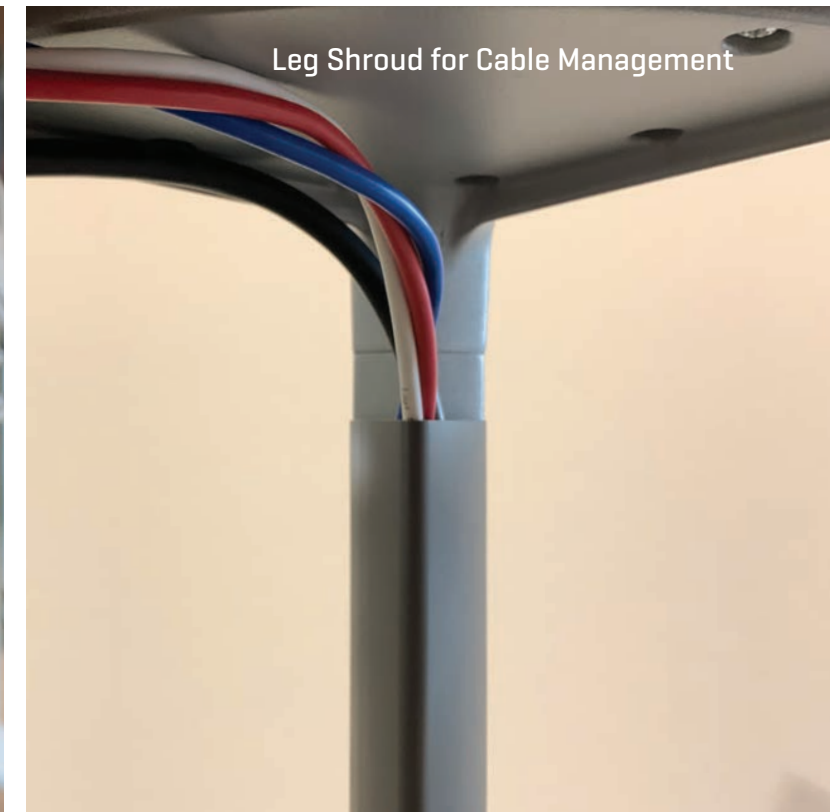

Wake

—
Reform to Perform

IT ALL WORKS TOGETHER

Tops / Shapes
Flip & Nest / Static
= Total Flexibility

You only have to invest once. Reconfigure for every situation on demand.

Wake Tables come in various interconnecting or stand alone shapes and sizes. They can be arranged and recombined to make an almost infinite amount of configurations and support your group activities.

Single-Handed Flip Release Mechanism

Powered Tops | Available

Flip / Nest: Swivel Store Modesty

Fully Integrated Accessorization

Leg Shroud for Cable Management

**WE NEED TO WORK
TOGETHER**

**-SO DOES YOUR
FURNITURE**