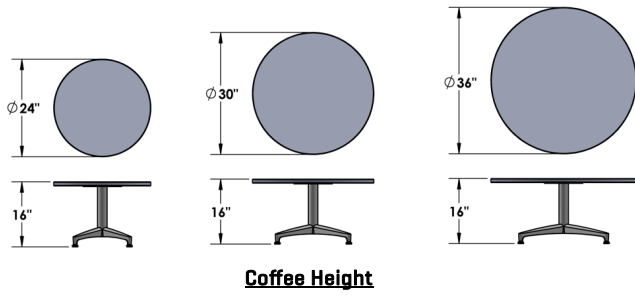

Desk Height

Counter Height

Bar Height

Desk Height

Height	Top	Base
	30" x 72"	
29"	36" x 72"	Glide
	36" x 84"	

Counter Height

Height	Top	Base
	30" x 72"	
36"	36" x 72"	Glide
	36" x 84"	

Bar Height

Height	Top	Base
	30" x 72"	
42"	36" x 72"	Glide
	36" x 84"	

Standard Options

- HPL Tops Simii Standard Color
- Black Glide come with Charcoal Color / White Glide come with Sky, Frost, Silver Color

Coffee Height

Desk Height

Counter Height

Bar Height

Coffee Height

Height	Top	Base
16"	24"	Glide
	30"	
	36"	

Desk Height

Height	Top	Base
29"	24"	Glide
	30"	
	36"	
	42"	

Counter Height

Coffee Height

Desk Height

Counter Height

Bar Height

Coffee Height

Height	Top	Base
16"	24" x 24"	Glide
	30" x 30"	
	36" x 36"	

Desk Height

Height	Top	Base
29"	24" x 24"	Glide
	30" x 30"	
	36" x 36"	
	42" x 42"	