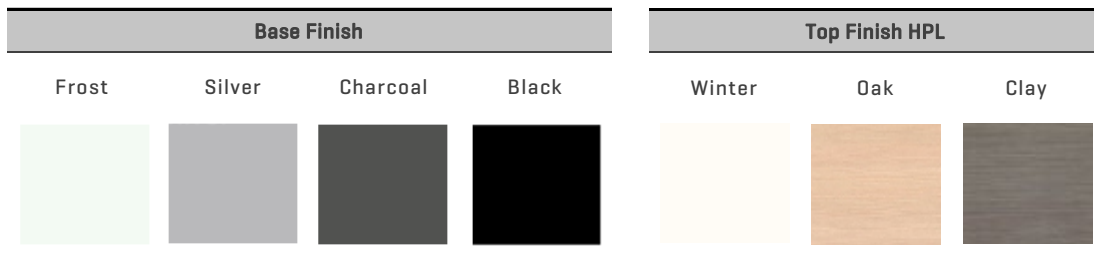

Height	Top	Base
36"	24"	Glide
	30"	
	36"	

Bar Height

Height	Top	Base
42"	24"	Glide
	30"	
	36"	

Standard Options

- HPL Tops Simii Standard Color
- Black Glide come with Charcoal Color / White Glide come with Sky, Frost, Silver Color

Counter Height

Height	Top	Base
36"	24" x 24"	Glide
	30" x 30"	
	36" x 36"	

Bar Height

Height	Top	Base
42"	24" x 24"	Glide
	30" x 30"	
	36" x 36"	

Standard Options

- HPL Tops Simii Standard Color
- Black Glide come with Charcoal Color / White Glide come with Sky, Frost, Silver Color