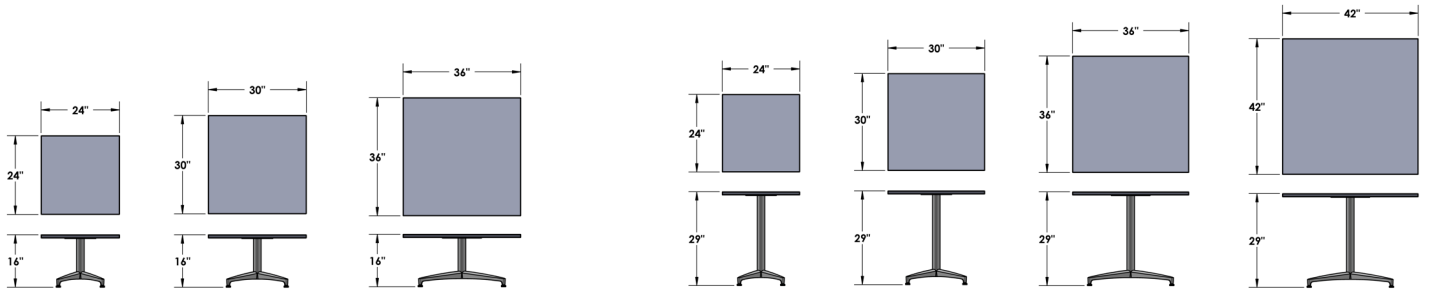

Desk Height

Counter Height

Bar Height

Coffee Height

Height	Top	Base
16"	24"	Glide
	30"	
	36"	

Desk Height

Height	Top	Base
29"	24"	Glide
	30"	
	36"	
	42"	

Counter Height

Height	Top	Base
36"	24"	Glide
	30"	
	36"	

Bar Height

Height	Top	Base
42"	24"	Glide
	30"	
	36"	

Standard Options

- HPL Tops Simii Standard Color
- Black Glide come with Charcoal Color / White Glide come with Sky, Frost, Silver Color

Coffee Height

Desk Height

Counter Height

Bar Height

Coffee Height

Height	Top	Base
16"	24" x 24"	Glide
	30" x 30"	
	36" x 36"	

Desk Height

Height	Top	Base
29"	24" x 24"	Glide
	30" x 30"	
	36" x 36"	
	42" x 42"	

Counter Height

Height	Top	Base
36"	24" x 24"	Glide
	30" x 30"	
	36" x 36"	

Bar Height

Height	Top	Base
42"	24" x 24"	Glide
	30" x 30"	
	36" x 36"	

Standard Options

- HPL Tops Simii Standard Color
- Black Glide come with Charcoal Color / White Glide come with Sky, Frost, Silver Color