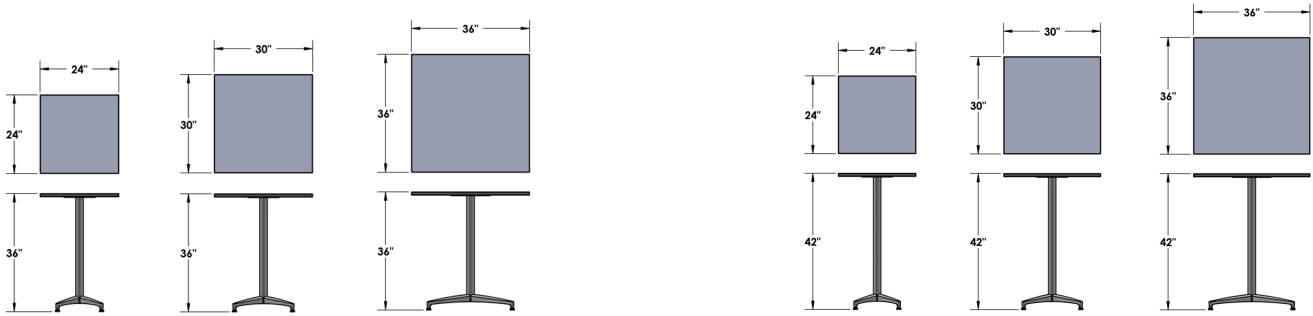

Desk Height

Counter Height

Bar Height

Coffee Height

Height	Top	Base
16"	24"	Glide
	30"	
	36"	

Desk Height

Height	Top	Base
29"	24"	Glide
	30"	
	36"	
	42"	

Counter Height

Height	Top	Base
36"	24"	Glide
	30"	
	36"	

Bar Height

Height	Top	Base
42"	24"	Glide
	30"	
	36"	

Standard Options

- HPL Tops Simii Standard Color
- Black Glide come with Charcoal Color / White Glide come with Sky, Frost, Silver Color

Coffee Height

Desk Height

Counter Height

Bar Height

Coffee Height

Height	Top	Base
16"	24" x 24"	Glide
	30" x 30"	
	36" x 36"	

Desk Height

Height	Top	Base
29"	24" x 24"	Glide
	30" x 30"	
	36" x 36"	
	42" x 42"	

Counter Height

Height	Top	Base
36"	24" x 24"	Glide
	30" x 30"	
	36" x 36"	

Bar Height

Height	Top	Base
42"	24" x 24"	Glide
	30" x 30"	
	36" x 36"	

Standard Options

- HPL Tops Simii Standard Color
- Black Glide come with Charcoal Color / White Glide come with Sky, Frost, Silver Color