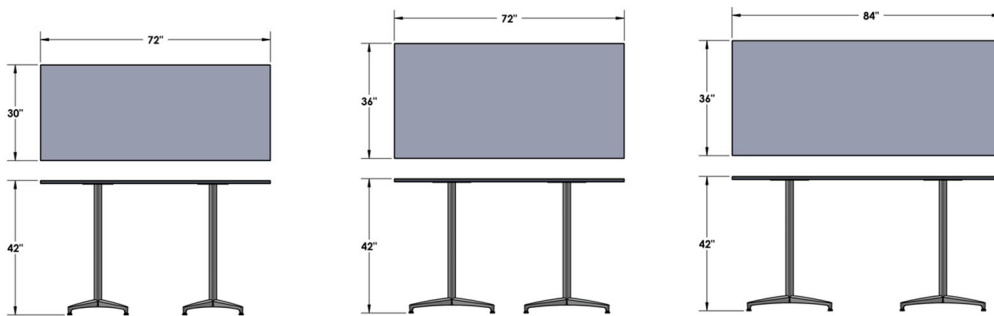

Desk Height

Counter Height

Bar Height

Desk Height

Height	Top	Base
	30" x 72"	
29"	36" x 72"	Glide
	36" x 84"	

Counter Height

Height	Top	Base
	30" x 72"	
36"	36" x 72"	Glide
	36" x 84"	

Bar Height

Height	Top	Base
	30" x 72"	
42"	36" x 72"	Glide
	36" x 84"	

Standard Options

- HPL Tops Simii Standard Color
- Black Glide come with Charcoal Color / White Glide come with Sky, Frost, Silver Color

Coffee Height

Desk Height

Counter Height

Bar Height

Coffee Height

Height	Top	Base
16"	24"	Glide
	30"	
	36"	

Desk Height

Height	Top	Base
29"	24"	Glide
	30"	
	36"	
	42"	

Counter Height

Height	Top	Base
36"	24"	Glide
	30"	
	36"	

Bar Height

Height	Top	Base
42"	24"	Glide
	30"	
	36"	

Standard Options

- HPL Tops Simii Standard Color
- Black Glide come with Charcoal Color / White Glide come with Sky, Frost, Silver Color