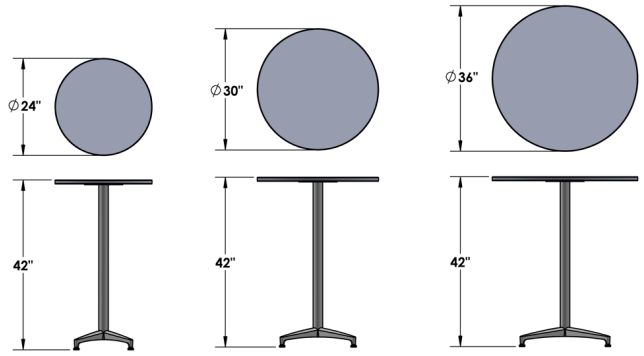

Desk Height

Counter Height

Bar Height

Desk Height

Height	Top	Base
	30" x 72"	
29"	36" x 72"	Glide
	36" x 84"	

Counter Height

Height	Top	Base
	30" x 72"	
36"	36" x 72"	Glide
	36" x 84"	

Bar Height

Height	Top	Base
	30" x 72"	
42"	36" x 72"	Glide
	36" x 84"	

Standard Options

- HPL Tops Simii Standard Color
- Black Glide come with Charcoal Color / White Glide come with Sky, Frost, Silver Color

Coffee Height

Desk Height

Counter Height

Bar Height

Coffee Height

Height	Top	Base
16"	24"	Glide
	30"	
	36"	

Desk Height

Height	Top	Base
29"	24"	Glide
	30"	
	36"	
	42"	

Counter Height

Height	Top	Base
36"	24"	Glide
	30"	
	36"	

Bar Height

Height	Top	Base
42"	24"	Glide
	30"	
	36"	

Standard Options

- HPL Tops Simii Standard Color
- Black Glide come with Charcoal Color / White Glide come with Sky, Frost, Silver Color