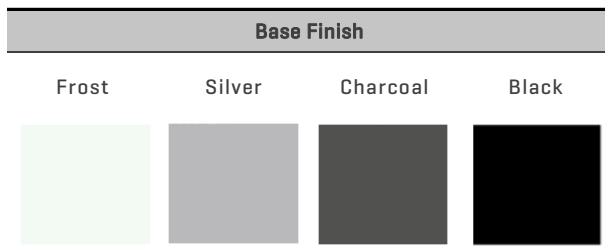

Desk Height

Counter Height

Bar Height

Desk Height

Height	Top	Base
	30" x 72"	
29"	36" x 72"	Glide
	36" x 84"	

Counter Height

Height	Top	Base
	30" x 72"	
36"	36" x 72"	Glide
	36" x 84"	

Bar Height

Height	Top	Base
	30" x 72"	
42"	36" x 72"	Glide
	36" x 84"	

Standard Options

- HPL Tops Simii Standard Color
- Black Glide come with Charcoal Color / White Glide come with Sky, Frost, Silver Color

Coffee Height

Height	Top	Base
36"	24"	Glide
	30"	
	36"	

Bar Height

Height	Top	Base
42"	24"	Glide
	30"	
	36"	

Standard Options

- HPL Tops Simii Standard Color
- Black Glide come with Charcoal Color / White Glide come with Sky, Frost, Silver Color