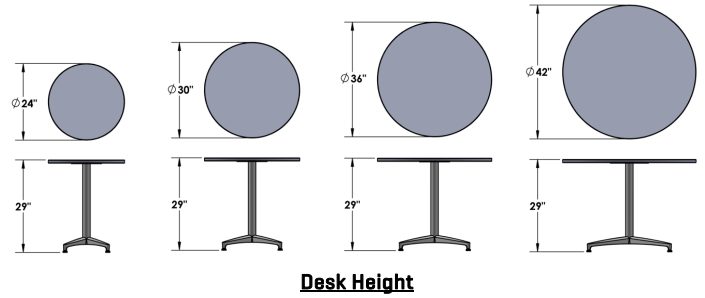

Desk Height

Counter Height

Bar Height

Desk Height

Height	Top	Base
	30" x 72"	
29"	36" x 72"	Glide
	36" x 84"	

Counter Height

Height	Top	Base
	30" x 72"	
36"	36" x 72"	Glide
	36" x 84"	

Bar Height

Height	Top	Base
	30" x 72"	
42"	36" x 72"	Glide
	36" x 84"	

Standard Options

- HPL Tops Simii Standard Color
- Black Glide come with Charcoal Color / White Glide come with Sky, Frost, Silver Color

Coffee Height

Desk Height

Counter Height

Bar Height

Coffee Height

Height	Top	Base
16"	24"	Glide
	30"	
	36"	

Desk Height

Height	Top	Base
29"	24"	Glide
	30"	
	36"	
	42"	

Counter Height

Height	Top	Base
36"	24"	Glide
	30"	
	36"	

Bar Height

Height	Top	Base
42"	24"	Glide
	30"	
	36"	

Standard Options

- HPL Tops Simii Standard Color
- Black Glide come with Charcoal Color / White Glide come with Sky, Frost, Silver Color