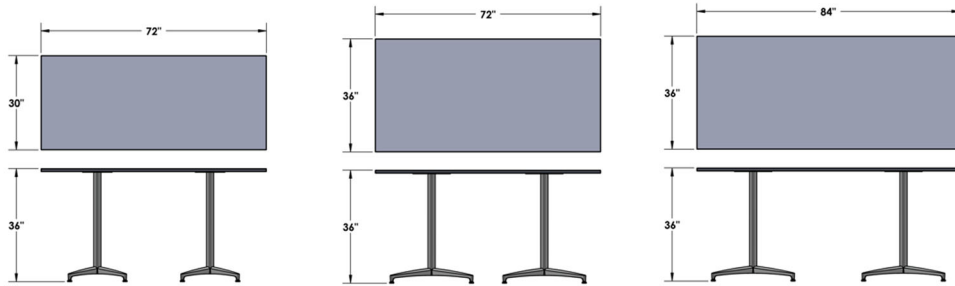

Desk Height

Counter Height

Bar Height

Desk Height

Height	Top	Base
	30" x 72"	
29"	36" x 72"	Glide
	36" x 84"	

Counter Height

Height	Top	Base
	30" x 72"	
36"	36" x 72"	Glide
	36" x 84"	

Bar Height

Height	Top	Base
	30" x 72"	
42"	36" x 72"	Glide
	36" x 84"	

Standard Options

- HPL Tops Simii Standard Color
- Black Glide come with Charcoal Color / White Glide come with Sky, Frost, Silver Color

Coffee Height

Desk Height

Counter Height

Bar Height

Coffee Height

Height	Top	Base
16"	24"	Glide
	30"	
	36"	

Desk Height

Height	Top	Base
29"	24"	Glide
	30"	
	36"	
	42"	

Counter Height

Height	Top	Base
36"	24"	Glide
	30"	
	36"	

Bar Height

Height	Top	Base
42"	24"	Glide
	30"	
	36"	

Standard Options

- HPL Tops Simii Standard Color
- Black Glide come with Charcoal Color / White Glide come with Sky, Frost, Silver Color