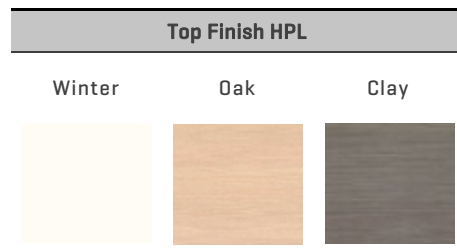

Desk Height

Counter Height

Bar Height

Desk Height

Height	Top	Base
	30" x 72"	
29"	36" x 72"	Glide
	36" x 84"	

Counter Height

Height	Top	Base
	30" x 72"	
36"	36" x 72"	Glide
	36" x 84"	

Bar Height

Height	Top	Base
	30" x 72"	
42"	36" x 72"	Glide
	36" x 84"	

Standard Options

- HPL Tops Simii Standard Color
- Black Glide come with Charcoal Color / White Glide come with Sky, Frost, Silver Color

Coffee Height

Height	Top	Base
36"	24"	Glide
	30"	
	36"	

Bar Height

Height	Top	Base
42"	24"	Glide
	30"	
	36"	

Standard Options

- HPL Tops Simii Standard Color
- Black Glide come with Charcoal Color / White Glide come with Sky, Frost, Silver Color