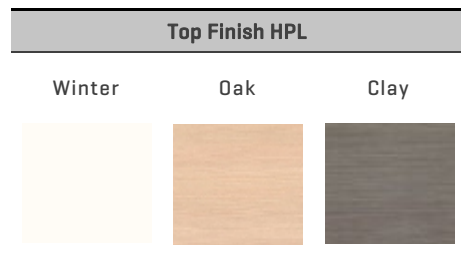

Height	Top	Base
	30" x 72"	
42"	36" x 72"	Glide
	36" x 84"	

Standard Options

- HPL Tops Simii Standard Color
- Black Glide come with Charcoal Color / White Glide come with Sky, Frost, Silver Color

Coffee Height

Height	Top	Base
36"	24"	Glide
	30"	
	36"	

Bar Height

Height	Top	Base
42"	24"	Glide
	30"	
	36"	

Standard Options

- HPL Tops Simii Standard Color
- Black Glide come with Charcoal Color / White Glide come with Sky, Frost, Silver Color