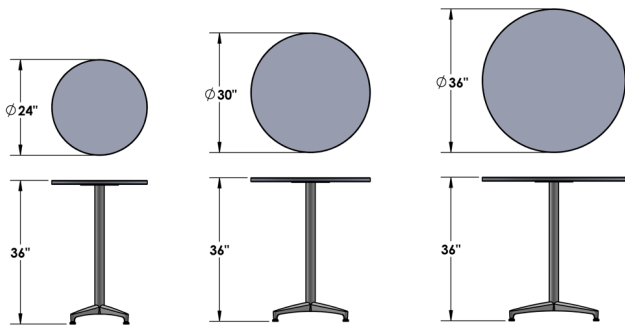

Desk Height

Counter Height

Bar Height

Desk Height

Height	Top	Base
	30" x 72"	
29"	36" x 72"	Glide
	36" x 84"	

Counter Height

Height	Top	Base
	30" x 72"	
36"	36" x 72"	Glide
	36" x 84"	

Bar Height

Height	Top	Base
	30" x 72"	
42"	36" x 72"	Glide
	36" x 84"	

Standard Options

- HPL Tops Simii Standard Color
- Black Glide come with Charcoal Color / White Glide come with Sky, Frost, Silver Color

Coffee Height

Desk Height

Counter Height

Bar Height

Coffee Height

Height	Top	Base
16"	24"	Glide
	30"	
	36"	

Desk Height

Height	Top	Base
29"	24"	Glide
	30"	
	36"	
	42"	

Counter Height

Height	Top	Base
36"	24"	Glide
	30"	
	36"	

Bar Height

Height	Top	Base
42"	24"	Glide
	30"	
	36"	

Standard Options

- HPL Tops Simii Standard Color
- Black Glide come with Charcoal Color / White Glide come with Sky, Frost, Silver Color