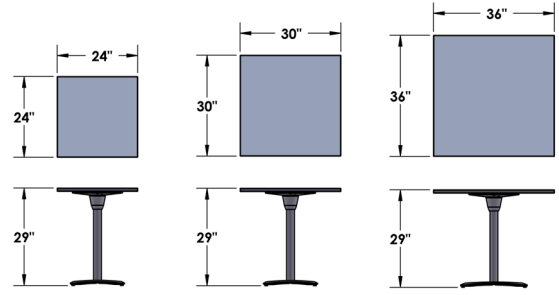

Occasional Height

Desk Height

Counter Height

Bar Height

Occasional Height

Height	Top	Base
16"	24"	Glide
	30"	
	36"	

Desk Height

Height	Top	Base
29"	24"	
	30"	Glide
	36"	
	42"	

Counter Height

Height	Top	Base
36"	24"	
	30"	Glide
	36"	

Bar Height

Height	Top	Base
36"	24"	
	30"	Glide
	36"	

Accessories

In-Surface
Power Unit

Standard Options

- HPL Tops Simii Standard Color
- Center Power Cut Out
- Power-Ready with Wrap Wire Management Top Plate

Occasional Height

Desk Height

Counter Height

Bar Height

Occasional Height

Height	Top	Base
16"	24" x 24"	Glide
	30" x 30"	
	36" x 36"	

Desk Height

Height	Top	Base
29"	24" x 24"	Glide
	30" x 30"	
	36" x 36"	

Counter Height

Height	Top	Base
36"	24" x 24"	Glide
	30" x 30"	
	36" x 36"	

Bar Height

Height	Top	Base
42"	24" x 24"	Glide
	30" x 30"	
	36" x 36"	

Accessories

In-Surface
Power Unit

Standard Options

- HPL Tops Simii Standard Color
- Center Power Cut Out
- Power-Ready with Wrap Wire Management Top Plate