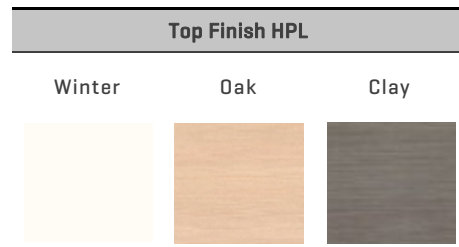

Bar Height

Height	Top	Base
36"	24"	
	30"	Glide
	36"	

Accessories

In-Surface
Power Unit

Standard Options

- HPL Tops Simii Standard Color
- Center Power Cut Out
- Power-Ready with Wrap Wire Management Top Plate