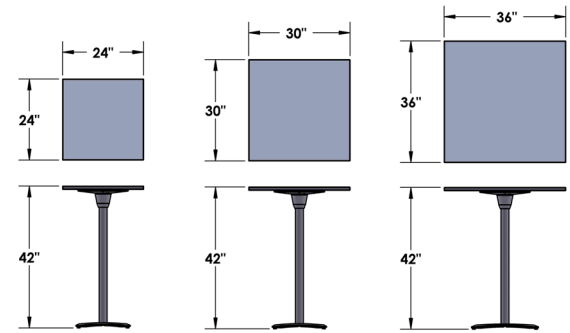

Occasional Height

Desk Height

Counter Height

Bar Height

Occasional Height

Height	Top	Base
16"	24"	Glide
	30"	
	36"	

Desk Height

Height	Top	Base
29"	24"	
	30"	Glide
	36"	
	42"	

Counter Height

Height	Top	Base
36"	24"	
	30"	Glide
	36"	

Bar Height

Height	Top	Base
36"	24"	
	30"	Glide
	36"	

Accessories

In-Surface
Power Unit

Standard Options

- HPL Tops Simii Standard Color
- Center Power Cut Out
- Power-Ready with Wrap Wire Management Top Plate

Occasional Height

Desk Height

Counter Height

Bar Height

Occasional Height

Height	Top	Base
16"	24" x 24"	Glide
	30" x 30"	
	36" x 36"	

Desk Height

Height	Top	Base
29"	24" x 24"	Glide
	30" x 30"	
	36" x 36"	

Counter Height

Height	Top	Base
36"	24" x 24"	Glide
	30" x 30"	
	36" x 36"	

Bar Height

Height	Top	Base
42"	24" x 24"	Glide
	30" x 30"	
	36" x 36"	

Accessories

In-Surface
Power Unit

Standard Options

- HPL Tops Simii Standard Color
- Center Power Cut Out
- Power-Ready with Wrap Wire Management Top Plate