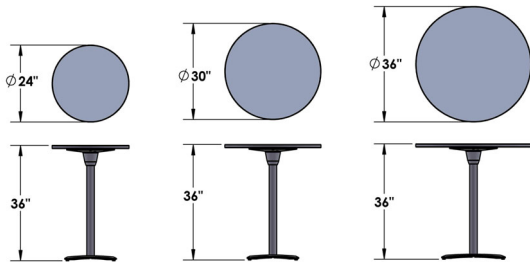

In-Surface
Power Unit

Standard Options

- HPL Tops Simii Standard Color
- Center Power Cut Out
- Power-Ready with Wrap Wire Management Top Plate

Desk Height

Counter Height

Bar Height

Desk Height

Height	Top	Base
	30" x 72"	
29"	36" x 72"	Glide
	36" x 84"	

Counter Height

Height	Top	Base
	30" x 72"	
36"	36" x 72"	Glide
	36" x 84"	

Bar Height

Height	Top	Base
	30" x 72"	
42"	36" x 72"	Glide
	36" x 84"	

Accessories

In-Surface
Power Unit

Standard Options

- HPL Tops Simii Standard Color
- Center Power Cut Out
- Power-Ready with Wrap Wire Management Top Plate

Occasional Height

Desk Height

Counter Height

Bar Height

Occasional Height

Height	Top	Base
16"	24"	Glide
	30"	
	36"	

Desk Height

Height	Top	Base
29"	24"	
	30"	Glide
	36"	
	42"	

Counter Height

Height	Top	Base
36"	24"	
	30"	Glide
	36"	

Bar Height

Height	Top	Base
36"	24"	
	30"	Glide
	36"	

Accessories

In-Surface
Power Unit

Standard Options

- HPL Tops Simii Standard Color
- Center Power Cut Out
- Power-Ready with Wrap Wire Management Top Plate