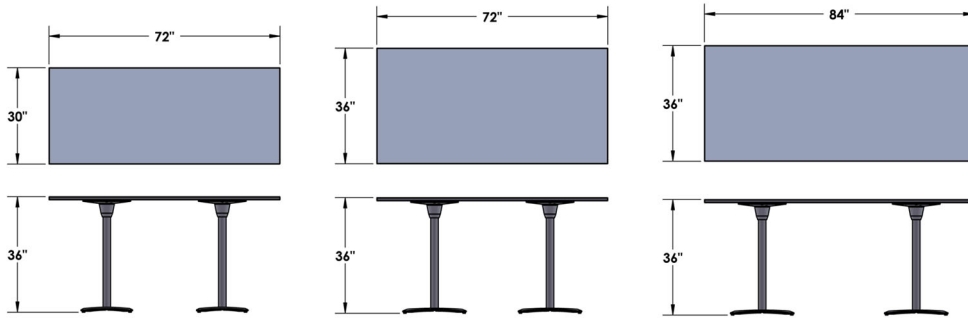

SCENE

Footring Tables

Height	Top	Foot Ring	Base
	30" x 72"	24" x 60"	
42"	36" x 72"	24" x 60"	Glide
	36" x 84"	24" x 72"	

Base Finish			
Frost	Silver	Charcoal	Black

Top Finish HPL		
Winter	Oak	Clay

Accessories

In-Surface
Power Unit

Standard Options

- HPL Tops Simii Standard Color
- Center Power Cut Out
- Power-Ready with Wrap Wire Management Top Plate

Desk Height

Counter Height

Bar Height

Desk Height

Height	Top	Base
	30" x 72"	
29"	36" x 72"	Glide
	36" x 84"	

Counter Height

Height	Top	Base
	30" x 72"	
36"	36" x 72"	Glide
	36" x 84"	

Bar Height

Height	Top	Base
	30" x 72"	
42"	36" x 72"	Glide
	36" x 84"	

Accessories

In-Surface
Power Unit

Standard Options

- HPL Tops Simii Standard Color
- Center Power Cut Out
- Power-Ready with Wrap Wire Management Top Plate