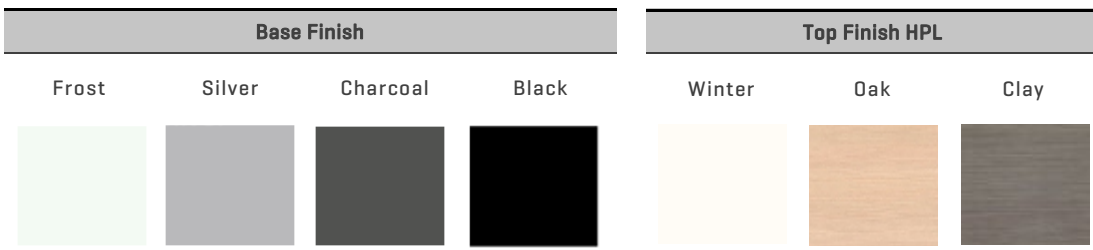

Counter Height

Height	Top	Base
36"	24" x 24"	Glide
	30" x 30"	
	36" x 36"	

Bar Height

Height	Top	Base
42"	24" x 24"	Glide
	30" x 30"	
	36" x 36"	

Accessories

In-Surface
Power Unit

Standard Options

- HPL Tops Simii Standard Color
- Center Power Cut Out
- Power-Ready with Wrap Wire Management Top Plate