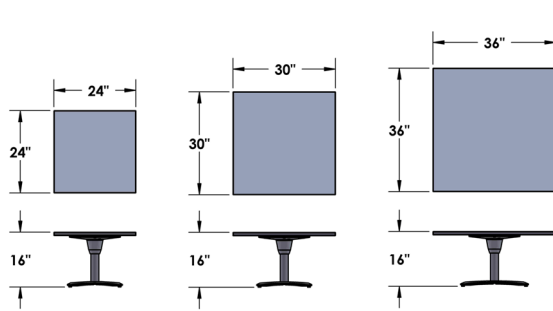

Occasional Height

Desk Height

Counter Height

Bar Height

Occasional Height

Height	Top	Base
16"	24"	Glide
	30"	
	36"	

Desk Height

Height	Top	Base
29"	24"	
	30"	Glide
	36"	
	42"	

Counter Height

Height	Top	Base
36"	24"	
	30"	Glide
	36"	

Bar Height

Height	Top	Base
36"	24"	
	30"	Glide
	36"	

Accessories

In-Surface
Power Unit

Standard Options

- HPL Tops Simii Standard Color
- Center Power Cut Out
- Power-Ready with Wrap Wire Management Top Plate

Occasional Height

Desk Height

Counter Height

Bar Height

Occasional Height

Height	Top	Base
16"	24" x 24"	Glide
	30" x 30"	
	36" x 36"	

Desk Height

Height	Top	Base
29"	24" x 24"	Glide
	30" x 30"	
	36" x 36"	

Counter Height

Height	Top	Base
36"	24" x 24"	Glide
	30" x 30"	
	36" x 36"	

Bar Height

Height	Top	Base
42"	24" x 24"	Glide
	30" x 30"	
	36" x 36"	

Accessories

In-Surface
Power Unit

Standard Options

- HPL Tops Simii Standard Color
- Center Power Cut Out
- Power-Ready with Wrap Wire Management Top Plate