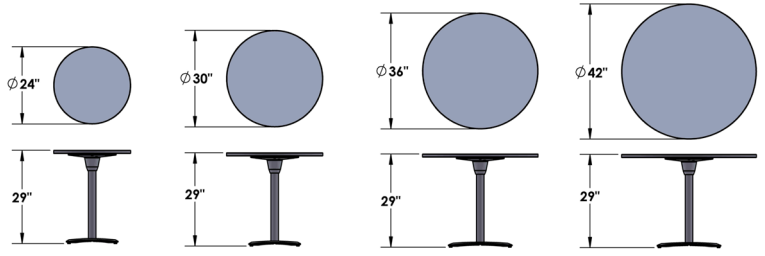

In-Surface
Power Unit

Standard Options

- HPL Tops Simii Standard Color
- Center Power Cut Out
- Power-Ready with Wrap Wire Management Top Plate

Desk Height

Counter Height

Bar Height

Desk Height

Height	Top	Base
	30" x 72"	
29"	36" x 72"	Glide
	36" x 84"	

Counter Height

Height	Top	Base
	30" x 72"	
36"	36" x 72"	Glide
	36" x 84"	

Bar Height

Height	Top	Base
	30" x 72"	
42"	36" x 72"	Glide
	36" x 84"	

Accessories

In-Surface
Power Unit

Standard Options

- HPL Tops Simii Standard Color
- Center Power Cut Out
- Power-Ready with Wrap Wire Management Top Plate

Occasional Height

Desk Height

Counter Height

Bar Height

Occasional Height

Height	Top	Base
16"	24"	Glide
	30"	
	36"	

Desk Height

Height	Top	Base
29"	24"	
	30"	Glide
	36"	
	42"	

Counter Height

Height	Top	Base
36"	24"	
	30"	Glide
	36"	

Bar Height

Height	Top	Base
36"	24"	
	30"	Glide
	36"	

Accessories

In-Surface
Power Unit

Standard Options

- HPL Tops Simii Standard Color
- Center Power Cut Out
- Power-Ready with Wrap Wire Management Top Plate