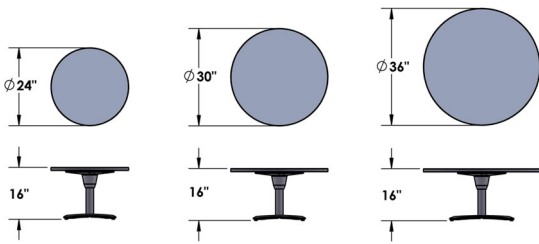

In-Surface
Power Unit

Standard Options

- HPL Tops Simii Standard Color
- Center Power Cut Out
- Power-Ready with Wrap Wire Management Top Plate

Desk Height

Counter Height

Bar Height

Desk Height

Height	Top	Base
	30" x 72"	
29"	36" x 72"	Glide
	36" x 84"	

Counter Height

Height	Top	Base
	30" x 72"	
36"	36" x 72"	Glide
	36" x 84"	

Bar Height

Height	Top	Base
	30" x 72"	
42"	36" x 72"	Glide
	36" x 84"	

Accessories

In-Surface
Power Unit

Standard Options

- HPL Tops Simii Standard Color
- Center Power Cut Out
- Power-Ready with Wrap Wire Management Top Plate

Occasional Height

Desk Height

Counter Height

Bar Height

Occasional Height

Height	Top	Base
16"	24"	Glide
	30"	
	36"	

Desk Height

Height	Top	Base
29"	24"	
	30"	Glide
	36"	
	42"	

Counter Height

Height	Top	Base
36"	24"	
	30"	Glide
	36"	

Bar Height

Height	Top	Base
36"	24"	
	30"	Glide
	36"	

Accessories

In-Surface
Power Unit

Standard Options

- HPL Tops Simii Standard Color
- Center Power Cut Out
- Power-Ready with Wrap Wire Management Top Plate