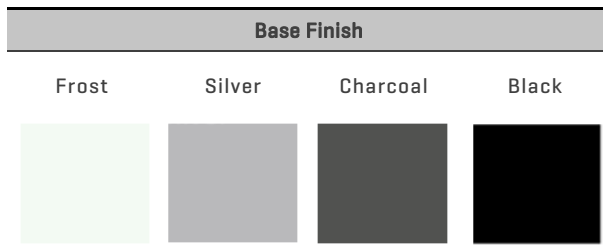

Counter Height

Height	Top	Base
36"	24"	
	30"	Glide
	36"	

Bar Height

Height	Top	Base
36"	24"	
	30"	Glide
	36"	

Accessories

In-Surface
Power Unit

Standard Options

- HPL Tops Simii Standard Color
- Center Power Cut Out
- Power-Ready with Wrap Wire Management Top Plate