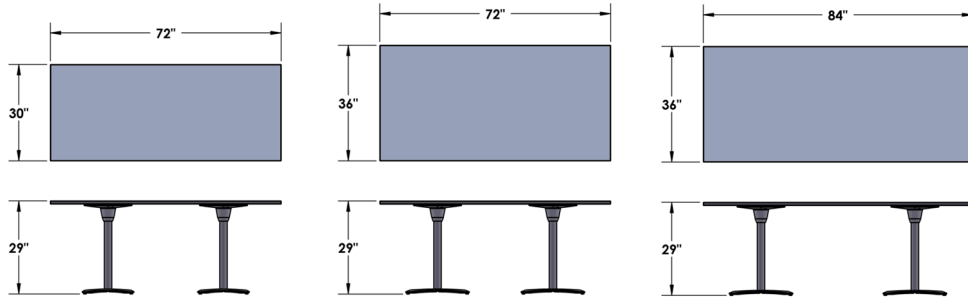

Height	Top	Foot Ring	Base
42"	30" x 30"	24" x 24"	Glide
	36" x 36"		

Base Finish			
Frost	Silver	Charcoal	Black

Top Finish HPL		
Winter	Oak	Clay

Accessories

In-Surface
Power Unit

Standard Options

- HPL Tops Simii Standard Color
- Center Power Cut Out
- Power-Ready with Wrap Wire Management Top Plate

SCENE

Footring Tables

Height	Top	Foot Ring	Base
	30" x 72"	24" x 60"	
42"	36" x 72"	24" x 60"	Glide
	36" x 84"	24" x 72"	

Base Finish			
Frost	Silver	Charcoal	Black

Top Finish HPL		
Winter	Oak	Clay

Accessories

In-Surface
Power Unit

Standard Options

- HPL Tops Simii Standard Color
- Center Power Cut Out
- Power-Ready with Wrap Wire Management Top Plate

Desk Height

Counter Height

Bar Height

Desk Height

Height	Top	Base
	30" x 72"	
29"	36" x 72"	Glide
	36" x 84"	

Counter Height

Height	Top	Base
	30" x 72"	
36"	36" x 72"	Glide
	36" x 84"	

Bar Height

Height	Top	Base
	30" x 72"	
42"	36" x 72"	Glide
	36" x 84"	

Accessories

In-Surface
Power Unit

Standard Options

- HPL Tops Simii Standard Color
- Center Power Cut Out
- Power-Ready with Wrap Wire Management Top Plate