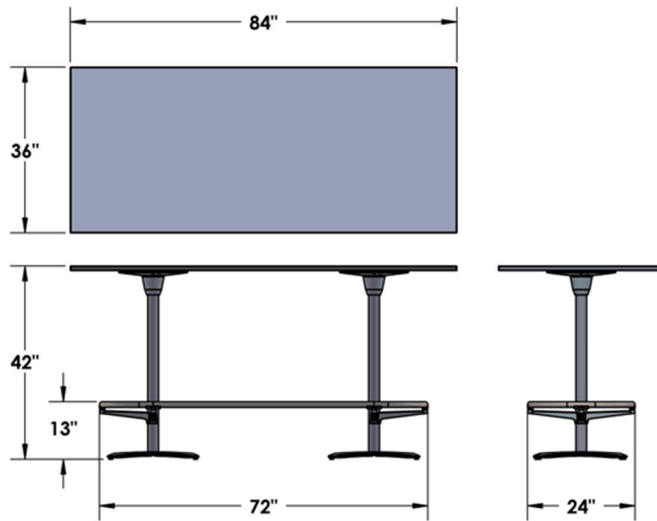

Height	Top	Foot Ring	Base
42"	30" x 30"	24" x 24"	Glide
	36" x 36"		

Base Finish			
Frost	Silver	Charcoal	Black

Top Finish HPL		
Winter	Oak	Clay

Accessories

In-Surface
Power Unit

Standard Options

- HPL Tops Simii Standard Color
- Center Power Cut Out
- Power-Ready with Wrap Wire Management Top Plate

SCENE

Footring Tables

Height	Top	Foot Ring	Base
	30" x 72"	24" x 60"	
42"	36" x 72"	24" x 60"	Glide
	36" x 84"	24" x 72"	

Base Finish			
Frost	Silver	Charcoal	Black

Top Finish HPL		
Winter	Oak	Clay

Accessories

In-Surface
Power Unit

Standard Options

- HPL Tops Simii Standard Color
- Center Power Cut Out
- Power-Ready with Wrap Wire Management Top Plate

Desk Height

Counter Height

Bar Height

Desk Height

Height	Top	Base
	30" x 72"	
29"	36" x 72"	Glide
	36" x 84"	

Counter Height

Height	Top	Base
	30" x 72"	
36"	36" x 72"	Glide
	36" x 84"	

Bar Height

Height	Top	Base
	30" x 72"	
42"	36" x 72"	Glide
	36" x 84"	

Accessories

In-Surface
Power Unit

Standard Options

- HPL Tops Simii Standard Color
- Center Power Cut Out
- Power-Ready with Wrap Wire Management Top Plate