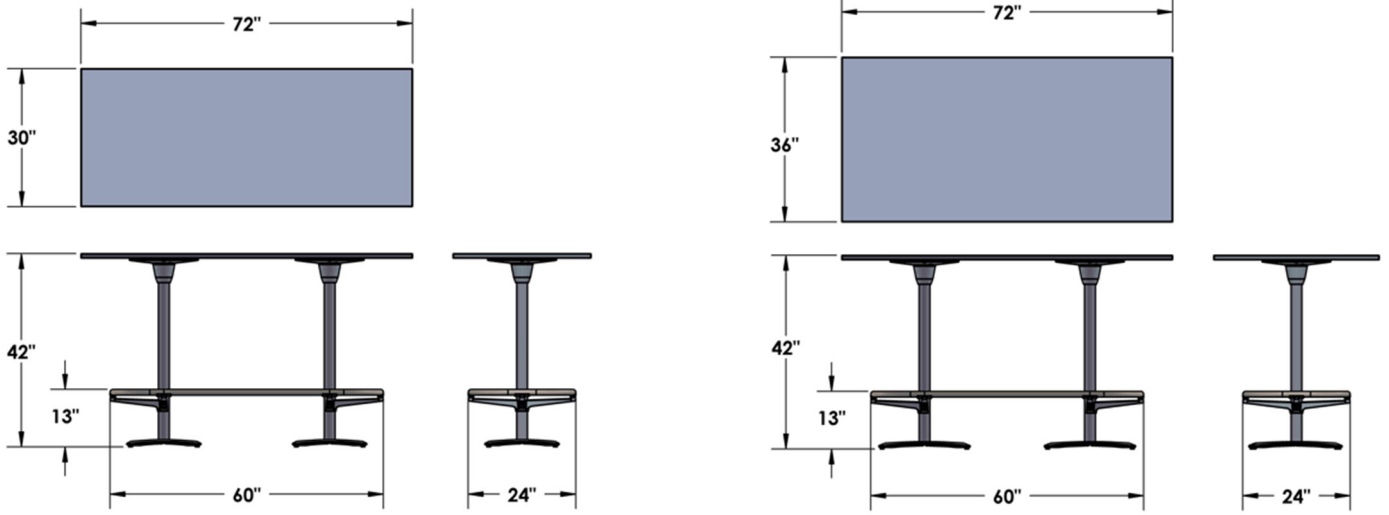

Height	Top	Foot Ring	Base
42"	30" x 30"	24" x 24"	Glide
	36" x 36"		

Base Finish			
Frost	Silver	Charcoal	Black

Top Finish HPL		
Winter	Oak	Clay

Accessories

In-Surface
Power Unit

Standard Options

- HPL Tops Simii Standard Color
- Center Power Cut Out
- Power-Ready with Wrap Wire Management Top Plate

SCENE

Footring Tables

Height	Top	Foot Ring	Base
	30" x 72"	24" x 60"	
42"	36" x 72"	24" x 60"	Glide
	36" x 84"	24" x 72"	

Base Finish			
Frost	Silver	Charcoal	Black

Top Finish HPL		
Winter	Oak	Clay

Accessories

In-Surface
Power Unit

Standard Options

- HPL Tops Simii Standard Color
- Center Power Cut Out
- Power-Ready with Wrap Wire Management Top Plate

Desk Height

Counter Height

Bar Height

Desk Height

Height	Top	Base
	30" x 72"	
29"	36" x 72"	Glide
	36" x 84"	

Counter Height

Height	Top	Base
	30" x 72"	
36"	36" x 72"	Glide
	36" x 84"	

Bar Height

Height	Top	Base
	30" x 72"	
42"	36" x 72"	Glide
	36" x 84"	

Accessories

In-Surface
Power Unit

Standard Options

- HPL Tops Simii Standard Color
- Center Power Cut Out
- Power-Ready with Wrap Wire Management Top Plate