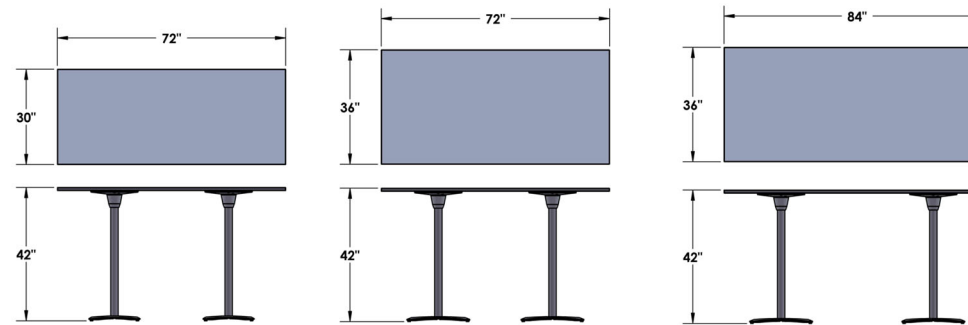

SCENE

Footring Tables

Height	Top	Foot Ring	Base
	30" x 72"	24" x 60"	
42"	36" x 72"	24" x 60"	Glide
	36" x 84"	24" x 72"	

Base Finish			
Frost	Silver	Charcoal	Black

Top Finish HPL		
Winter	Oak	Clay

Accessories

In-Surface
Power Unit

Standard Options

- HPL Tops Simii Standard Color
- Center Power Cut Out
- Power-Ready with Wrap Wire Management Top Plate

Desk Height

Counter Height

Bar Height

Desk Height

Height	Top	Base
	30" x 72"	
29"	36" x 72"	Glide
	36" x 84"	

Counter Height

Height	Top	Base
	30" x 72"	
36"	36" x 72"	Glide
	36" x 84"	

Bar Height

Height	Top	Base
	30" x 72"	
42"	36" x 72"	Glide
	36" x 84"	

Accessories

In-Surface
Power Unit

Standard Options

- HPL Tops Simii Standard Color
- Center Power Cut Out
- Power-Ready with Wrap Wire Management Top Plate