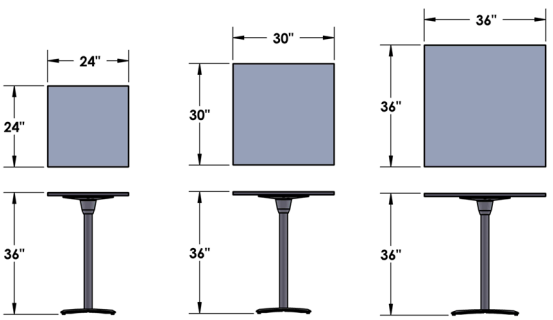

Occasional Height

Desk Height

Counter Height

Bar Height

Occasional Height

Height	Top	Base
16"	24"	Glide
	30"	
	36"	

Desk Height

Height	Top	Base
29"	24"	
	30"	Glide
	36"	
	42"	

Counter Height

Height	Top	Base
36"	24"	
	30"	Glide
	36"	

Bar Height

Height	Top	Base
36"	24"	
	30"	Glide
	36"	

Accessories

In-Surface
Power Unit

Standard Options

- HPL Tops Simii Standard Color
- Center Power Cut Out
- Power-Ready with Wrap Wire Management Top Plate

Occasional Height

Desk Height

Counter Height

Bar Height

Occasional Height

Height	Top	Base
16"	24" x 24"	Glide
	30" x 30"	
	36" x 36"	

Desk Height

Height	Top	Base
29"	24" x 24"	Glide
	30" x 30"	
	36" x 36"	

Counter Height

Height	Top	Base
36"	24" x 24"	Glide
	30" x 30"	
	36" x 36"	

Bar Height

Height	Top	Base
42"	24" x 24"	Glide
	30" x 30"	
	36" x 36"	

Accessories

In-Surface
Power Unit

Standard Options

- HPL Tops Simii Standard Color
- Center Power Cut Out
- Power-Ready with Wrap Wire Management Top Plate