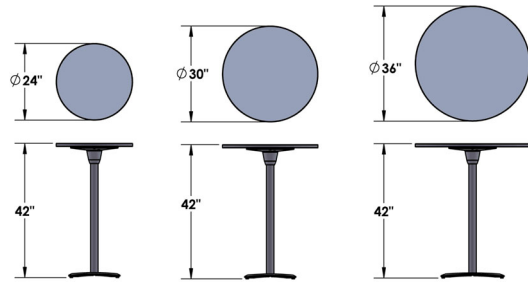

In-Surface
Power Unit

Standard Options

- HPL Tops Simii Standard Color
- Center Power Cut Out
- Power-Ready with Wrap Wire Management Top Plate

Desk Height

Counter Height

Bar Height

Desk Height

Height	Top	Base
	30" x 72"	
29"	36" x 72"	Glide
	36" x 84"	

Counter Height

Height	Top	Base
	30" x 72"	
36"	36" x 72"	Glide
	36" x 84"	

Bar Height

Height	Top	Base
	30" x 72"	
42"	36" x 72"	Glide
	36" x 84"	

Accessories

In-Surface
Power Unit

Standard Options

- HPL Tops Simii Standard Color
- Center Power Cut Out
- Power-Ready with Wrap Wire Management Top Plate

Occasional Height

Desk Height

Counter Height

Bar Height

Occasional Height

Height	Top	Base
16"	24"	Glide
	30"	
	36"	

Desk Height

Height	Top	Base
29"	24"	
	30"	Glide
	36"	
	42"	

Counter Height

Height	Top	Base
36"	24"	
	30"	Glide
	36"	

Bar Height

Height	Top	Base
36"	24"	
	30"	Glide
	36"	

Accessories

In-Surface
Power Unit

Standard Options

- HPL Tops Simii Standard Color
- Center Power Cut Out
- Power-Ready with Wrap Wire Management Top Plate