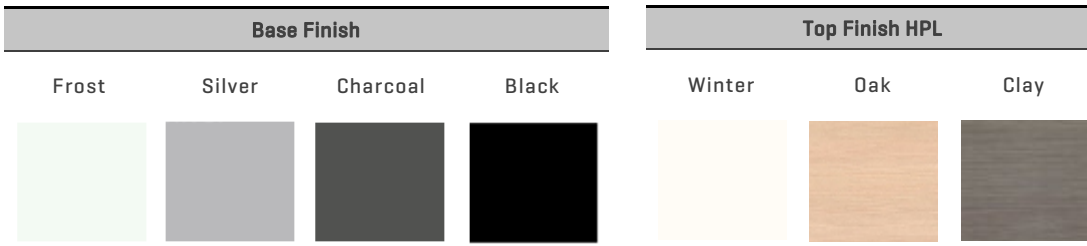

Accessories

In-Surface
Power Unit

Standard Options

- HPL Tops Simii Standard Color
- Center Power Cut Out
- Power-Ready with Wrap Wire Management Top Plate