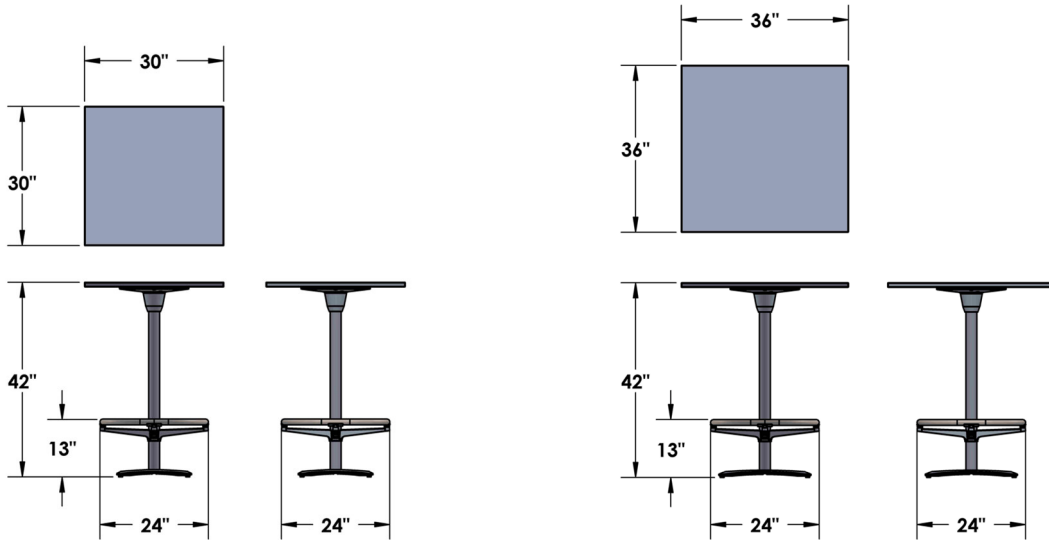

Height	Top	Foot Ring [Outside]	Base
42"	30"	24" x 24"	Glide
	36"		

Base Finish			
Frost	Silver	Charcoal	Black

Top Finish HPL		
Winter	Oak	Clay

Accessories

In-Surface Power Unit

- Standard Options
- HPL Tops Simii Standard Color
 - Center Power Cut Out
 - Power-Ready with Wrap Wire Management Top Plate

Height	Top	Foot Ring	Base
42"	30" x 30"	24" x 24"	Glide
	36" x 36"		

Base Finish			
Frost	Silver	Charcoal	Black

Top Finish HPL		
Winter	Oak	Clay

Accessories

In-Surface
Power Unit

Standard Options

- HPL Tops Simii Standard Color
- Center Power Cut Out
- Power-Ready with Wrap Wire Management Top Plate

In-Surface
Power Unit

Standard Options

- HPL Tops Simii Standard Color
- Center Power Cut Out
- Power-Ready with Wrap Wire Management Top Plate

Desk Height

Counter Height

Bar Height

Desk Height

Height	Top	Base
	30" x 72"	
29"	36" x 72"	Glide
	36" x 84"	

Counter Height

Height	Top	Base
	30" x 72"	
36"	36" x 72"	Glide
	36" x 84"	

Bar Height

Height	Top	Base
	30" x 72"	
42"	36" x 72"	Glide
	36" x 84"	

Accessories

In-Surface
Power Unit

Standard Options

- HPL Tops Simii Standard Color
- Center Power Cut Out
- Power-Ready with Wrap Wire Management Top Plate