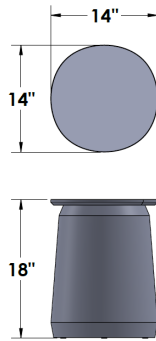

Height	Top	Feet
16"	30" x 30"	Glide

Base Finish

Top Finish

Height	Top	Feet
14"	21" x 21"	Glide

Base Finish

Top Finish

Height	Top	Feet
18"	14" x 14"	Glide

Base Finish