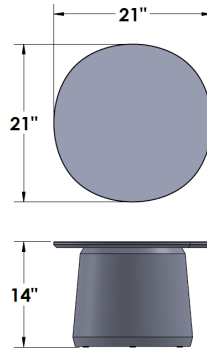

Height	Top	Feet
16"	30" x 30"	Glide

Base Finish

Top Finish

Height	Top	Feet
14"	21" x 21"	Glide

Base Finish

Top Finish

Height	Top	Feet
18"	14" x 14"	Glide

Base Finish