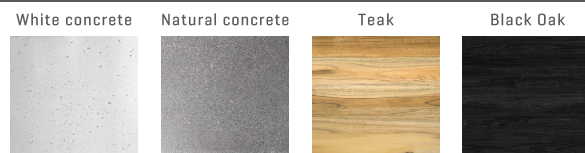

Height	Top	Feet
16"	30" x 30"	Glide

Base Finish

Top Finish

Height	Top	Feet
14"	21" x 21"	Glide

Base Finish

Top Finish

Height	Top	Feet
18"	14" x 14"	Glide

Base Finish

Top Finish