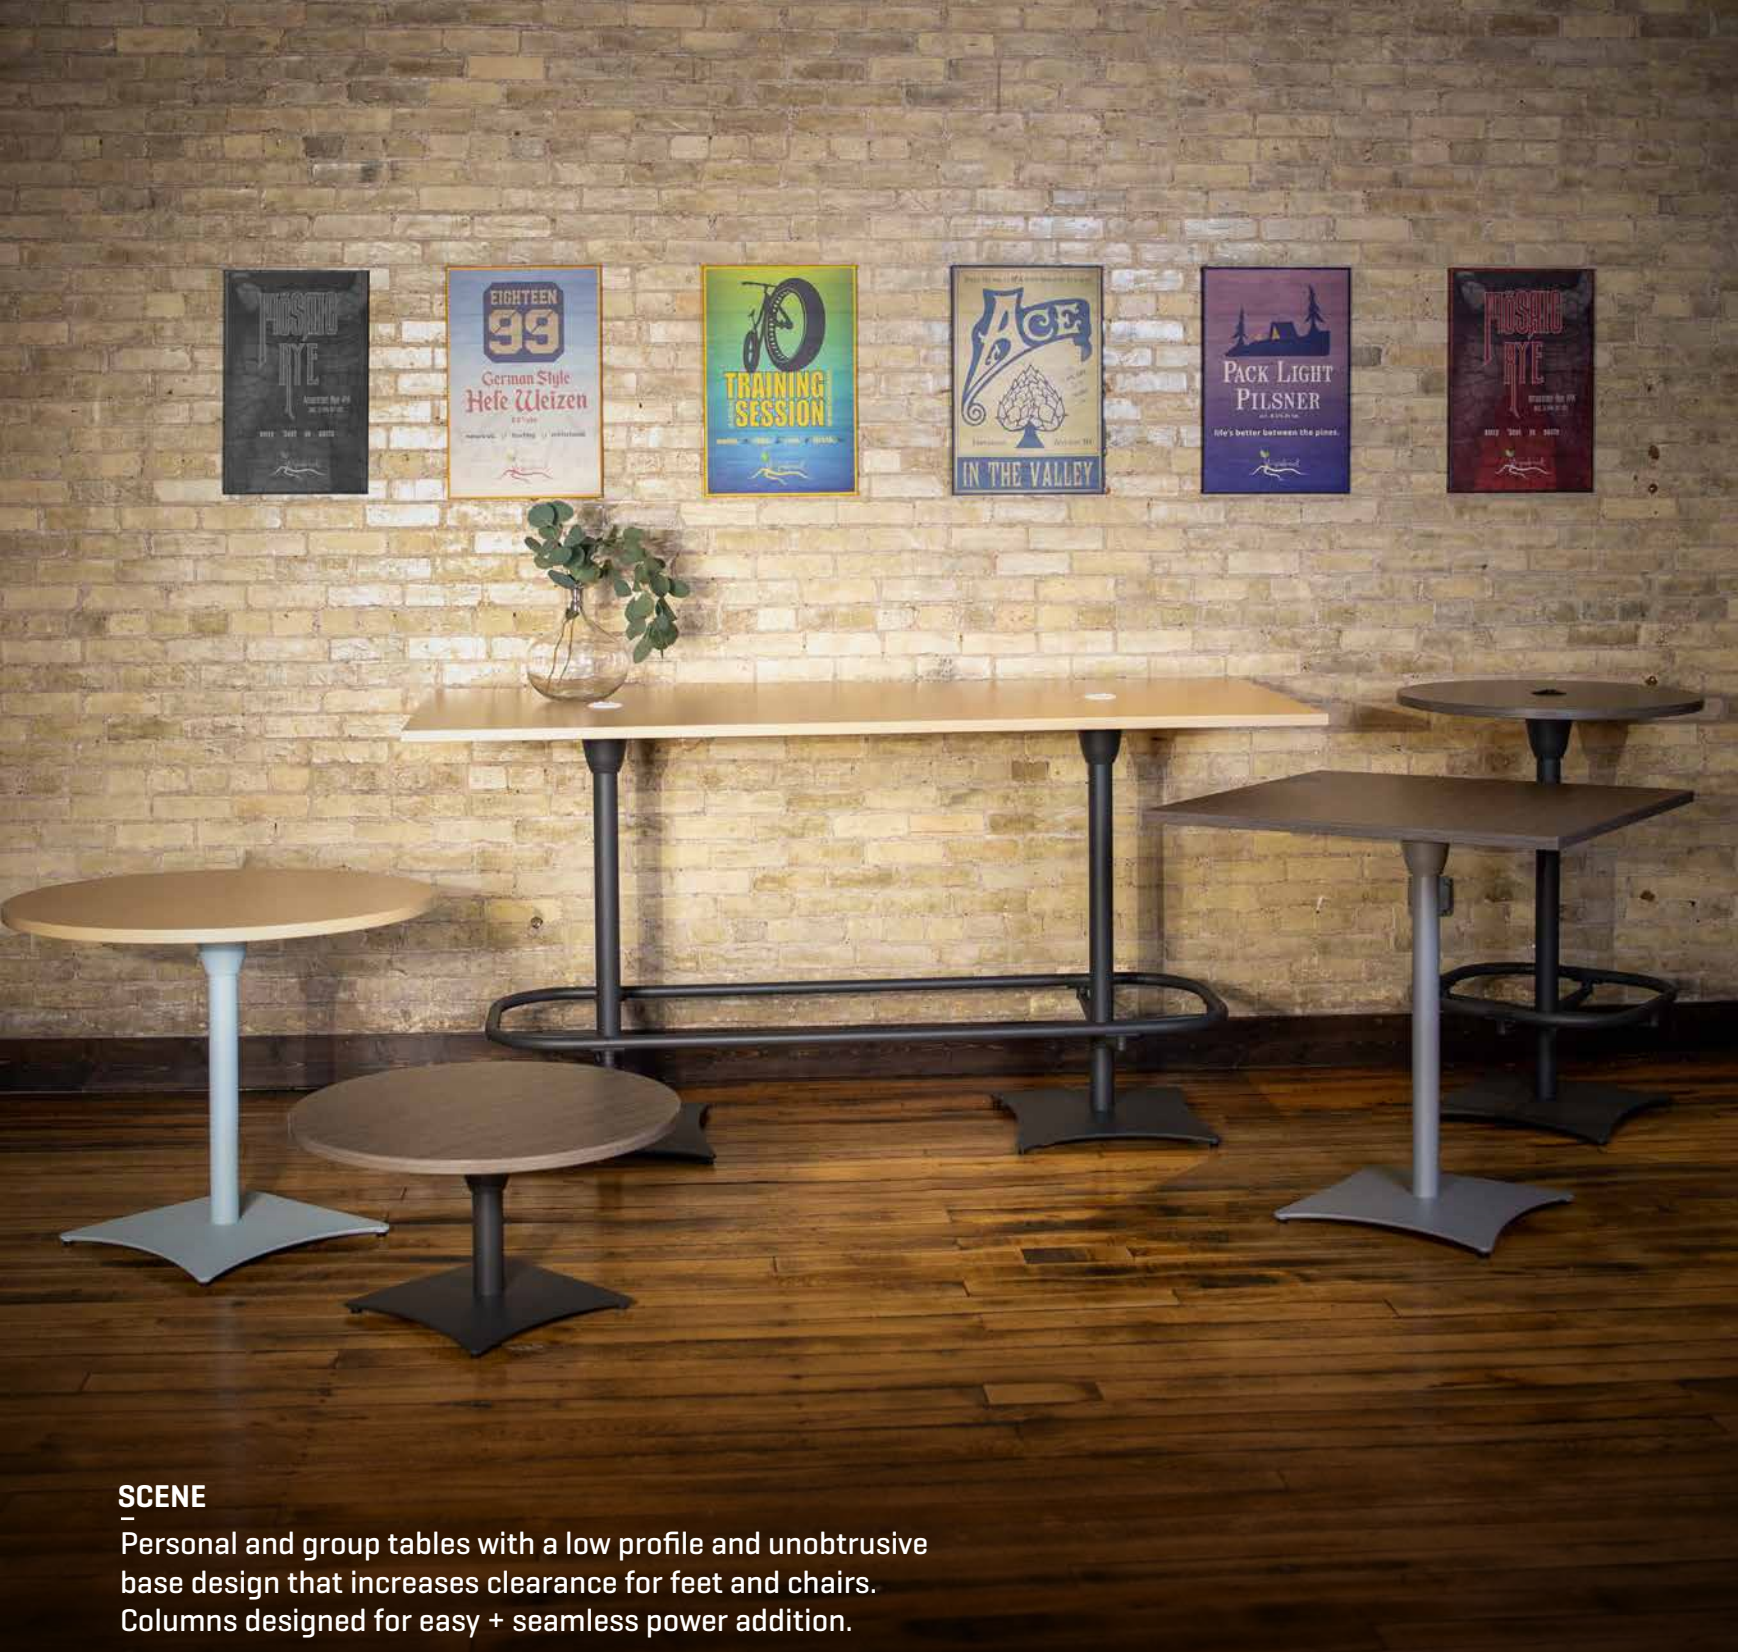

EQUALS

Intuitive Design + Easy Assembly. One tool and embedded hardware means you have a table out of the box + ready to work for you in 2 minutes or less.

Equals 30"x 60" Freestanding Desk

Equals 48" Round

WAKE
The perfect table for flexible working + training environments. Quickly store Wake tables with a single handed flip mechanism. Wake Static tables come in various interconnecting or stand alone shapes + sizes.

Wake 24" x 48" Flip / Nest

Wake 24" x 48" Flip / Nest

Wake 30" x 60" + Wake 30" Corner

Wake Configuration: 48" x 144"

SCENE

Personal and group tables with a low profile and unobtrusive base design that increases clearance for feet and chairs. Columns designed for easy + seamless power addition.

Scene 30" Coffee Height

Scene 30" Round Standing Height

PARK

This "Take me Anywhere" laptop table is a perfect companion for home, office or hospitality spaces. The die-cast aluminum base delivers strength while being light weight. The integrated handle allows you to relocate Park with just one hand.