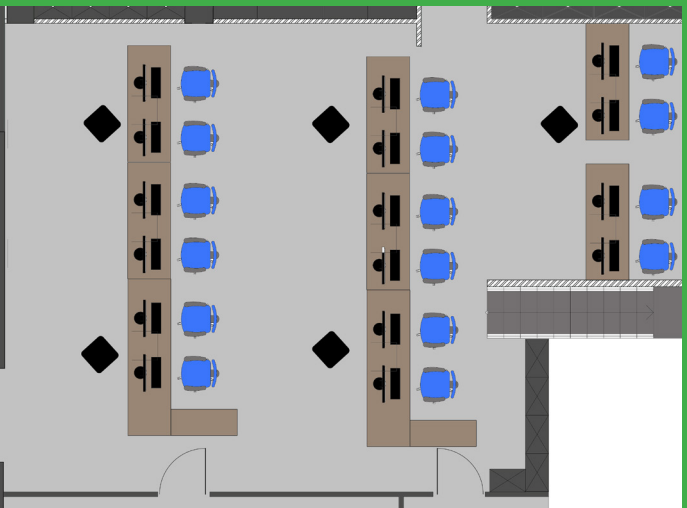

Pillars? No problem.