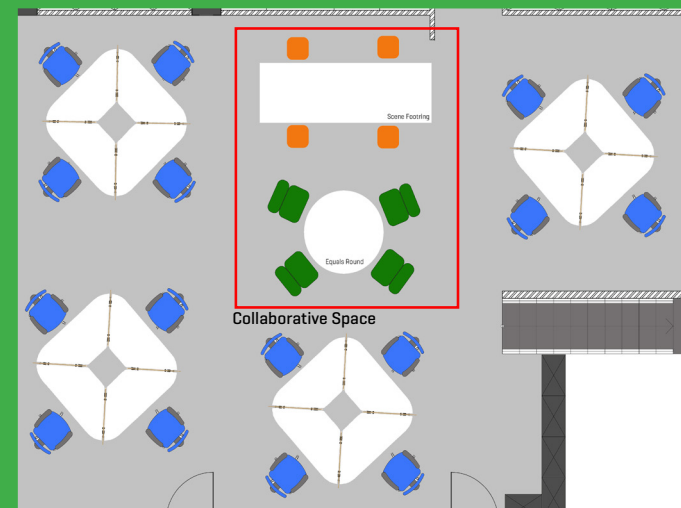

Circlèt

The Original Plus

**A workspace
designed for you.**

**Find your sanctuary,
Pull up a chair,
Tackle that task.**

Next Level Space Planning

Traditional benching gives limited traffic options and greater chances of collision points.

Same space as above typical but with four extra seats.

**Easy
Collaboration.**

**Works Well
With Others**

Pair with Social Spaces.
With the user's back to traffic highways, you can set up third spaces anywhere without distraction.

Makes a great companion to collaborative, virtual and lounge spaces.

**Steel Bracket
contains a built in
shelf and easily
secures to toolbar.**

1 USB + 2 Outlet

2 USB + 3 Outlet

**Intelligently
Designed.**

**One Tool.
No Hardware.**

**Rapid
Installation.**

Performance on a budget.

Unparalleled Privacy.

54" Partitions creates minimal distraction.

Choose your size and finishes.

7'x 7' Square

Approach