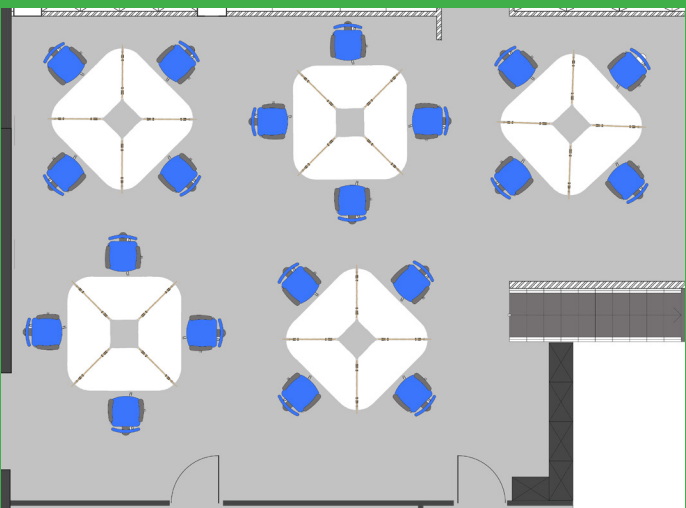

Circlèt

The Original Plus

**A workspace
designed for you.**

**Find your sanctuary,
Pull up a chair,
Tackle that task.**

Next Level Space Planning

Traditional benching gives limited traffic options and greater chances of collision points.

Pillars? No problem.

Open up different ideas of space planning because you do not have to eat up valuable space due to pillar obstruction.

Circlèt provides multiple ways to approach it, allowing for numerous traffic options and minimizing collision points.

Same space as above typical but with four extra seats.

**Easy
Collaboration.**

**Works Well
With Others**

Pair with Social Spaces.
With the user's back to traffic highways, you can set up third spaces anywhere without distraction.

**One Tool.
No Hardware.**

**Rapid
Installation.**

Performance on a budget.

Unparalleled Privacy.

54" Partitions creates minimal distraction.

Choose your size and finishes.

7'x 7' Square

Approach