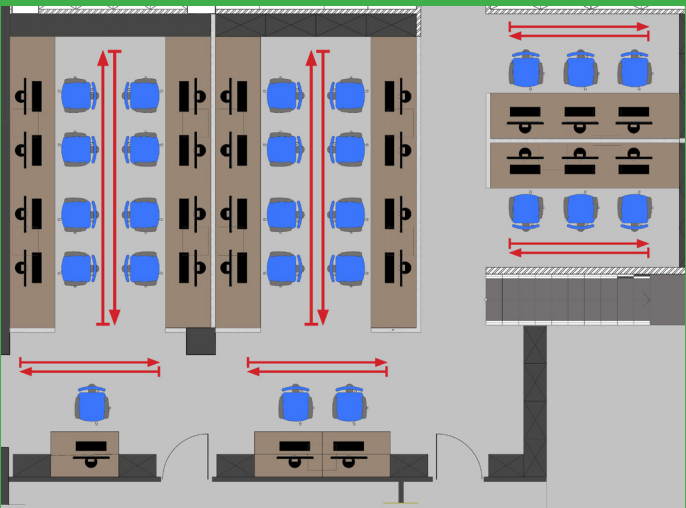

Circlèt

The Original Plus

**A workspace
designed for you.**

**Find your sanctuary,
Pull up a chair,
Tackle that task.**

Next Level Space Planning

Traditional benching gives limited traffic options and greater chances of collision points.

Pillars? No problem.

Open up different ideas of space planning because you do not have to eat up valuable space due to pillar obstruction.

Circlèt provides multiple ways to approach it, allowing for numerous traffic options and minimizing collision points.

Same space as above typical but with four extra seats.

**Easy
Collaboration.**

**Works Well
With Others**

Pair with Social Spaces.
With the user's back to traffic highways, you can set up third spaces anywhere without distraction.

**One Tool.
No Hardware.**

**Rapid
Installation.**

Performance on a budget.

Unparalleled Privacy.

54" Partitions creates minimal distraction.

Choose your size and finishes.

7'x 7' Square

Approach