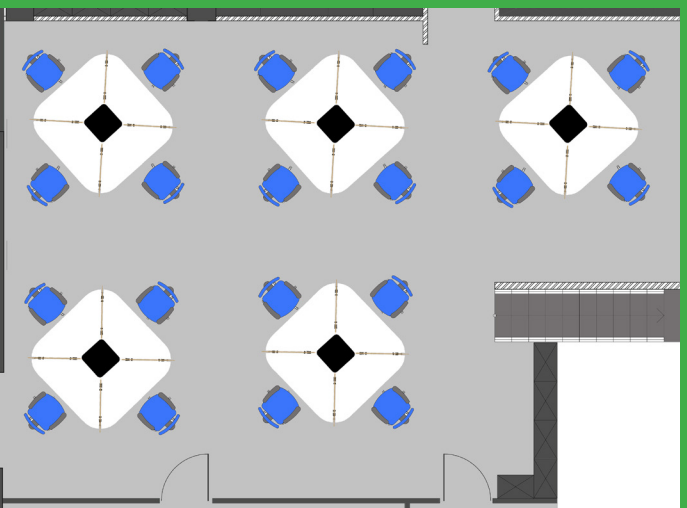

Circlèt

The Original Plus

**A workspace
designed for you.**

**Find your sanctuary,
Pull up a chair,
Tackle that task.**

Next Level Space Planning

Traditional benching gives limited traffic options and greater chances of collision points.

Pillars? No problem.

Open up different ideas of space planning because you do not have to eat up valuable space due to pillar obstruction.

Circlèt provides multiple ways to approach it, allowing for numerous traffic options and minimizing collision points.

Same space as above typical but with four extra seats.

**Easy
Collaboration.**

**Works Well
With Others**

Pair with Social Spaces.
With the user's back to traffic highways, you can set up third spaces anywhere without distraction.

**One Tool.
No Hardware.**

**Rapid
Installation.**

Performance on a budget.

Unparalleled Privacy.

54" Partitions creates minimal distraction.

Choose your size and finishes.

7'x 7' Square

Approach