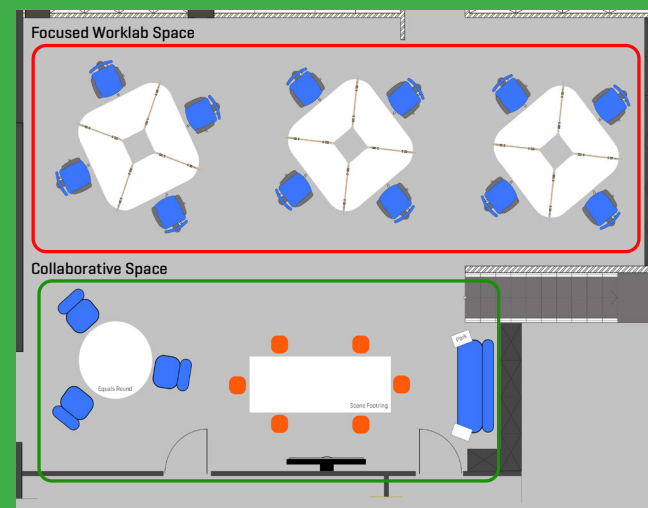

Circlèt

The Original Plus

**A workspace
designed for you.**

**Find your sanctuary,
Pull up a chair,
Tackle that task.**

Next Level Space Planning

Traditional benching gives limited traffic options and greater chances of collision points.

Same space as above typical but with four extra seats.

**Easy
Collaboration.**

**Works Well
With Others**

Pair with Social Spaces.
With the user's back to traffic highways, you can set up third spaces anywhere without distraction.

Makes a great companion to collaborative, virtual and lounge spaces.

**Steel Bracket
contains a built in
shelf and easily
secures to toolbar.**

1 USB + 2 Outlet

2 USB + 3 Outlet

**Intelligently
Designed.**

**One Tool.
No Hardware.**

**Rapid
Installation.**

Performance on a budget.

Unparalleled Privacy.

54" Partitions creates minimal distraction.

Choose your size and finishes.

7'x 7' Square

Approach