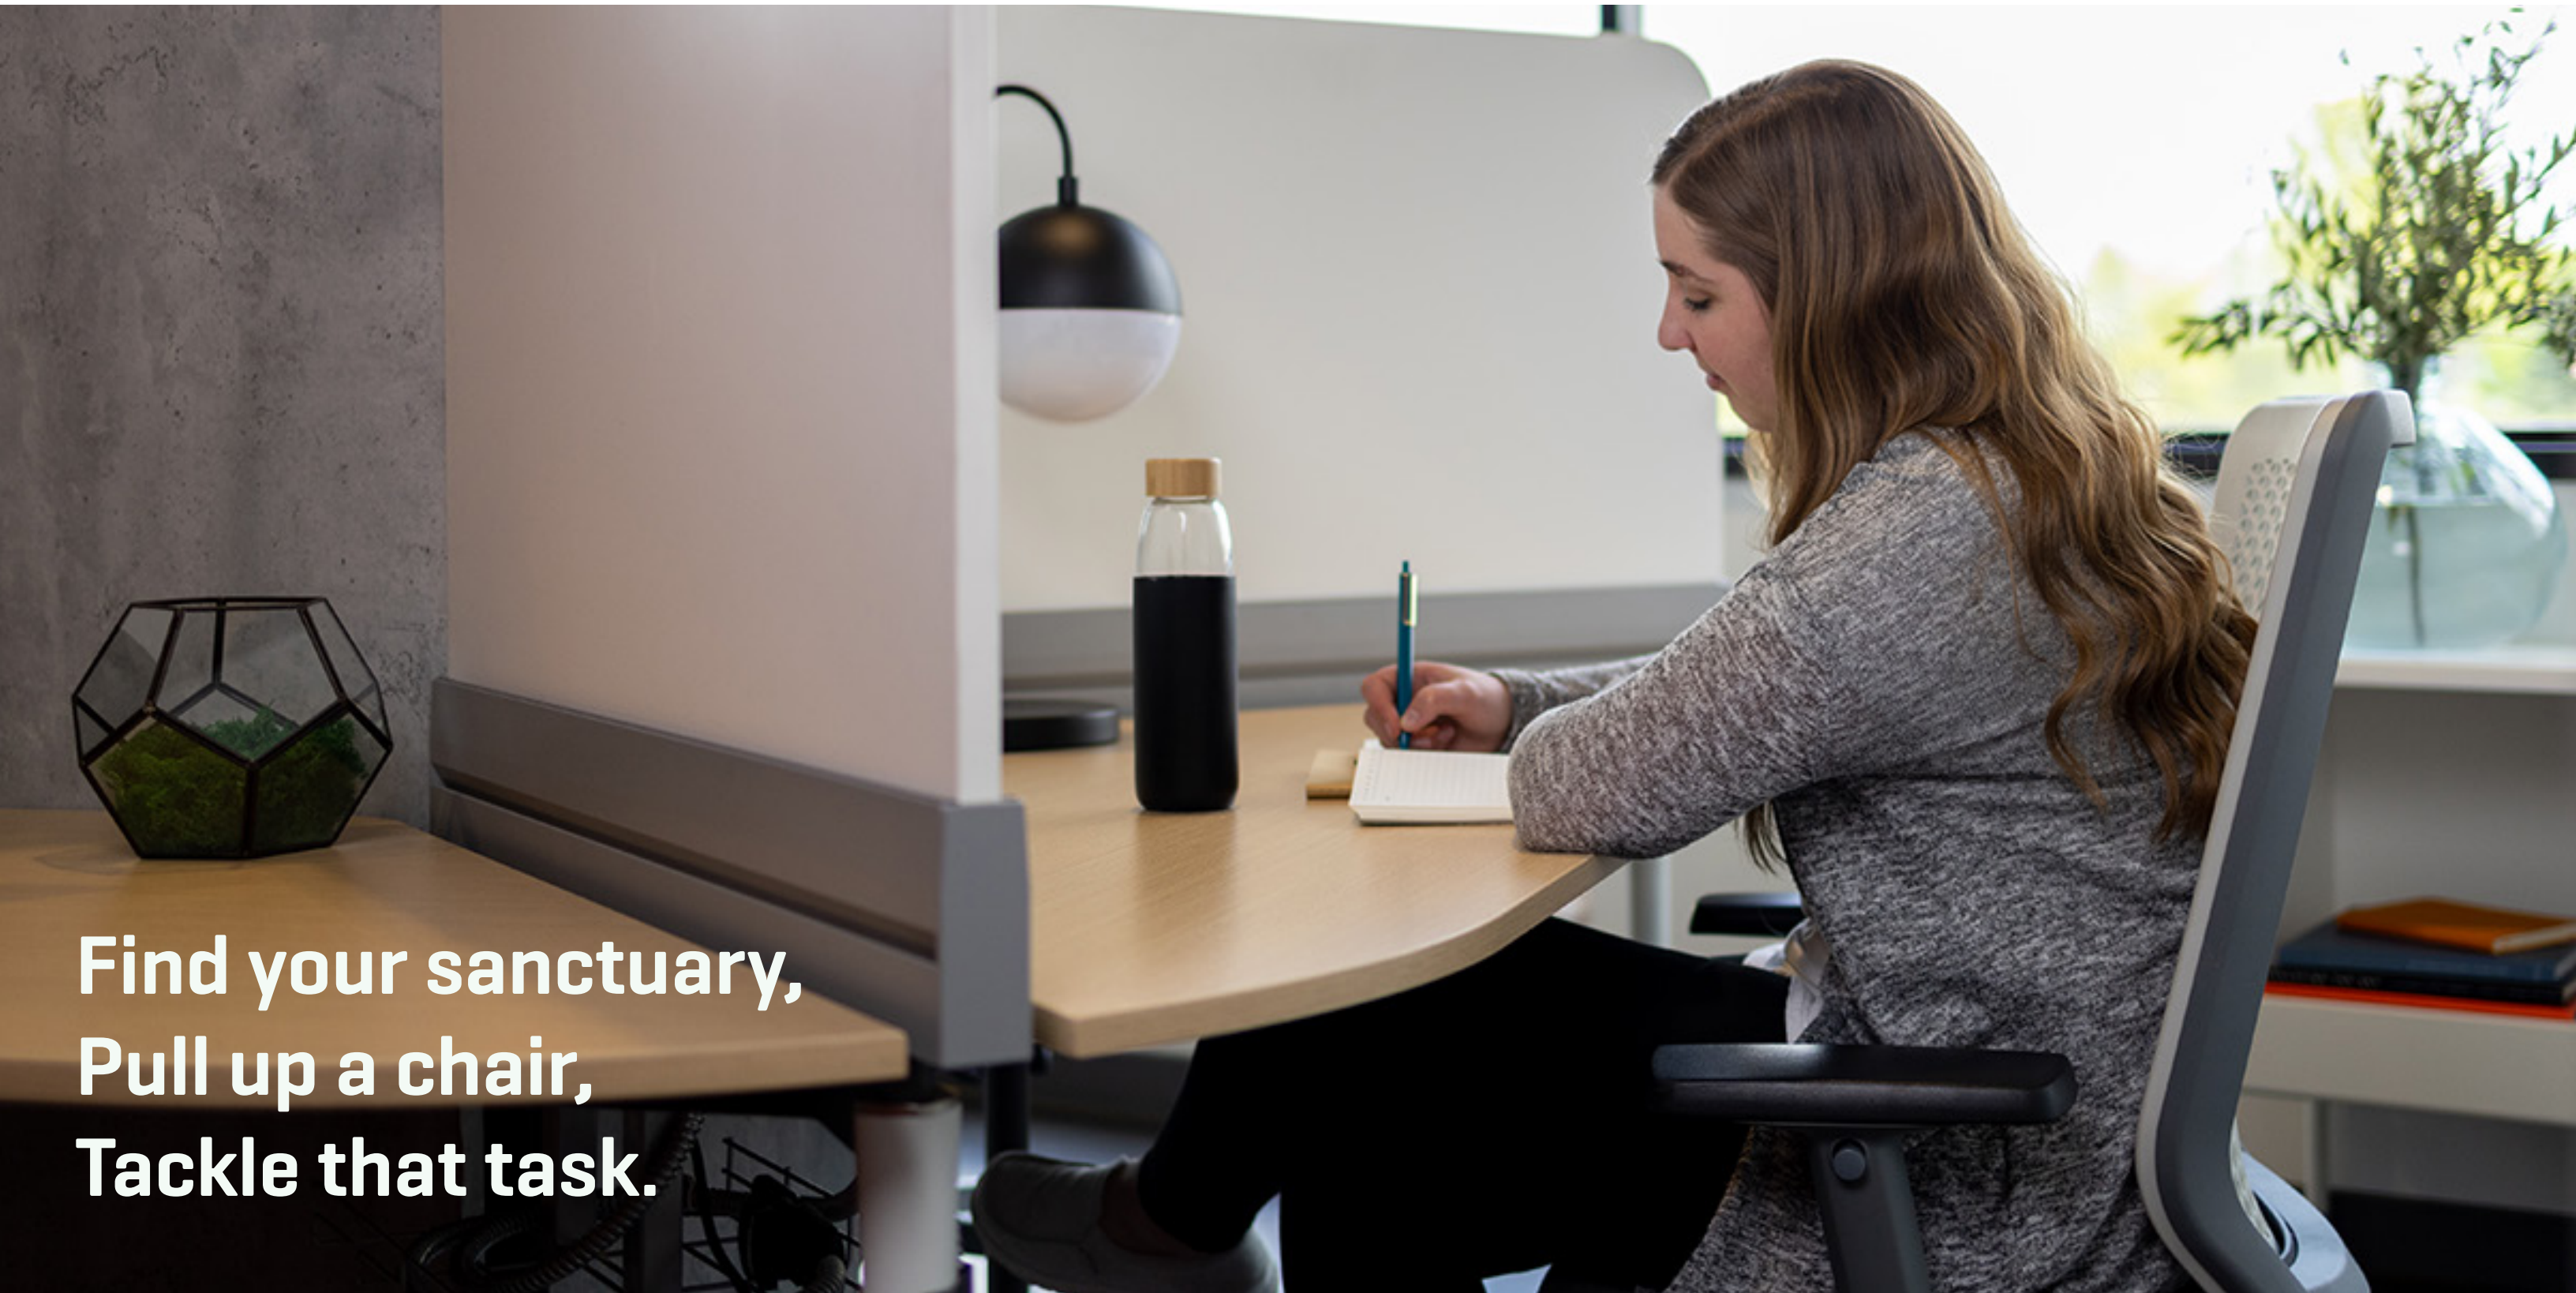

Circlèt

The Original Plus

**A workspace
designed for you.**

**Find your sanctuary,
Pull up a chair,
Tackle that task.**

Next Level Space Planning

Traditional benching gives limited traffic options and greater chances of collision points.

Same space as above typical but with four extra seats.

**Easy
Collaboration.**

**Works Well
With Others**

Pair with Social Spaces.
With the user's back to traffic highways, you can set up third spaces anywhere without distraction.

Makes a great companion to collaborative, virtual and lounge spaces.

**Steel Bracket
contains a built in
shelf and easily
secures to toolbar.**

1 USB + 2 Outlet

2 USB + 3 Outlet

**Intelligently
Designed.**