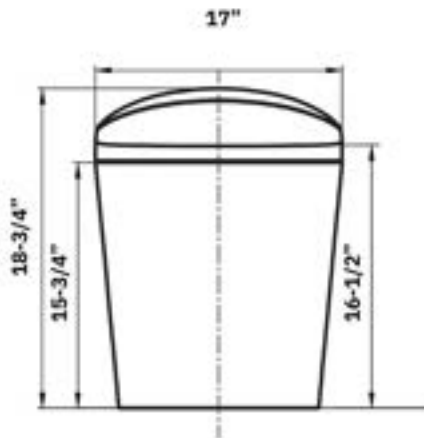

Specifications

- 120V Power Rating
- 70" Power Cord
- 3 Year Limited Warranty
- 1.1/1.6 GPF
- Elongated Lid
- UPC Certified

Installation Notes

- 115 V power GFCI receptacle within 4'
- 40 PSI min water pressure
- 80 PSI max water pressure
- 12" Rough In