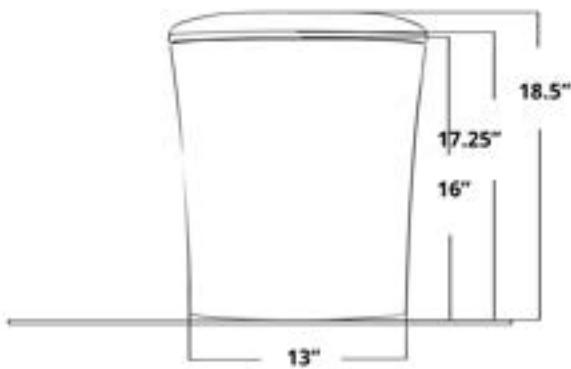

Specifications

- 120V Power Rating
- 60" Power Cord
- 3 Year Limited Warranty
- 1.26 GPF
- Elongated Lid
- UPC Certified
- ADA Compliant
- Comfort Height

Installation Notes

- 115 V power GFCI receptacle within 4'
- 40 PSI min water pressure
- 80 PSI max water pressure
- 12" Rough In