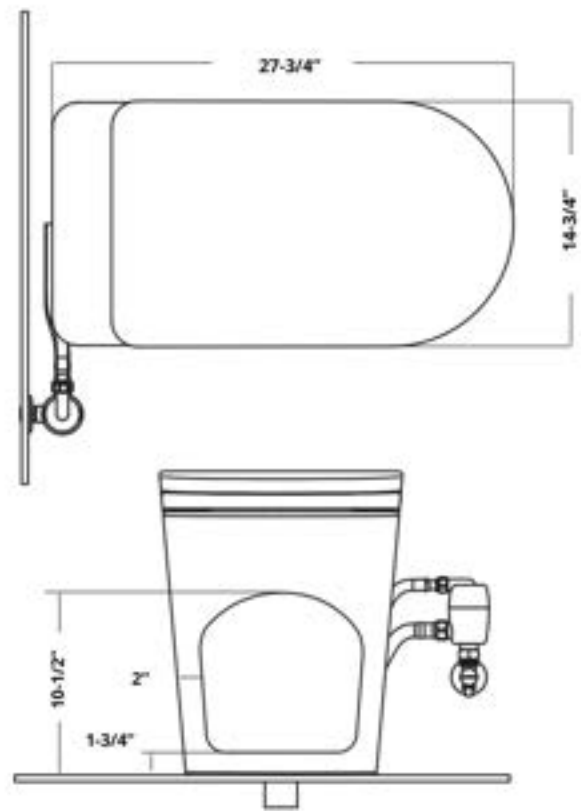

Specifications

- 120V Power Rating
- 60" Power Cord
- 3 Year Limited Warranty
- 0.65-1.7 GPF
- Elongated Lid
- UPC Certified
- ADA Compliant
- Comfort Height

Installation Notes

- 115 V power GFCI receptacle within 4'
- 40 PSI min water pressure
- 80 PSI max water pressure
- 12" Rough In