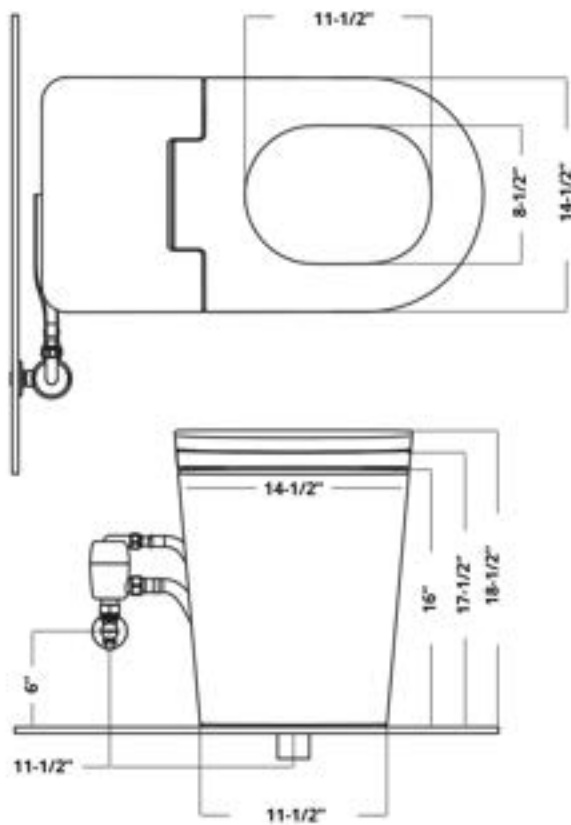

Included

- Electronic bidet toilet
- Remote control w/batteries
- Manuals
- Wax Ring
- Valve Stop
- Battery back up
- 1/4" Pex Adapter
- 3/8 x 1/2" Supply line
- Washers

Specifications

- 120V Power Rating
- 60" Power Cord
- 3 Year Limited Warranty
- 0.65-1.7 GPF
- Elongated Lid
- UPC Certified
- ADA Compliant
- Comfort Height

Installation Notes

- 115 V power GFCI receptacle within 4'
- 40 PSI min water pressure
- 80 PSI max water pressure
- 12" Rough In

STCL

MSRP: \$2,600

Available Colors:

Highlighted Features

- Auto Open
- Easy Seat Lift
- Digital Display
- Automatic Drying
- User Presets
- Child Wash
- Adjustable Flushing Flow
- Battery Backup Flush
- Stainless Steel Wand