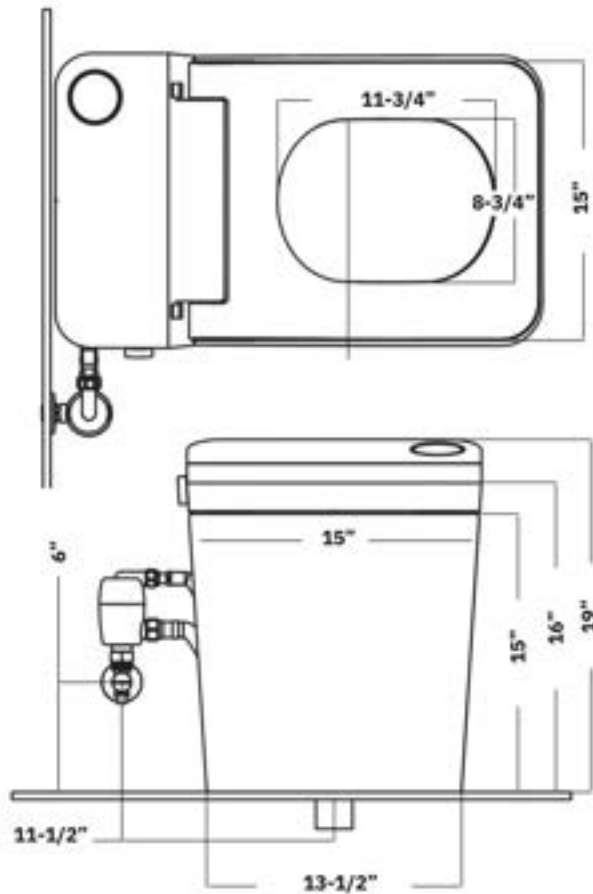

Included

- Electronic bidet toilet
- Remote control w/batteries
- Manuals
- Wax Ring
- Valve Stop
- Battery back up
- 1/4" Pex Adapter
- 3/8 x 1/2" Supply line
- Washers

Specifications

- 120V Power Rating
- 60" Power Cord
- 3 Year Limited Warranty
- 0.65-1.7 GPF
- Elongated Lid
- UPC Certified
- ADA Compliant
- Comfort Height

Installation Notes

- 115 V power GFCI receptacle within 4'
- 40 PSI min water pressure
- 80 PSI max water pressure
- 12" Rough In

STCH

MSRP: \$3,000

Available Colors:

Highlighted Features

- Auto Open
- Easy Seat Lift
- Digital Display
- Automatic Drying
- User Presets
- Child Wash
- Adjustable Flushing Flow
- Battery Backup Flush
- Stainless Steel Wand