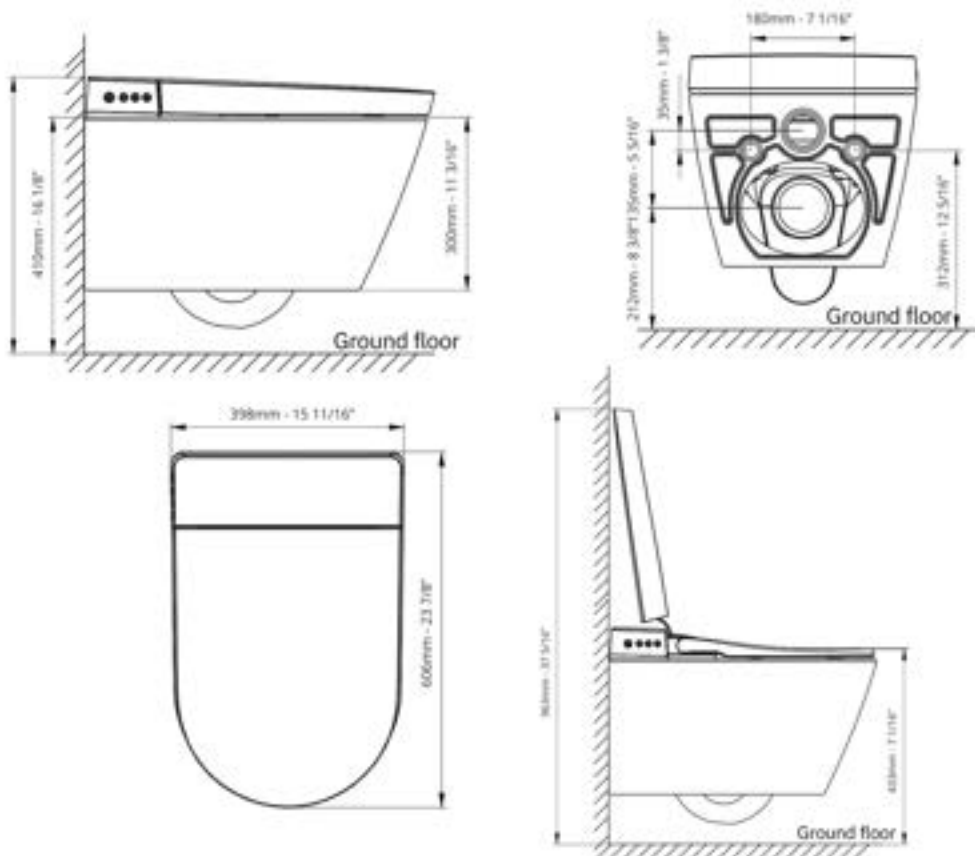

Specifications

- 120V Power Rating
- 84" Power Cord
- 3 Year Limited Warranty
- 1.1/1.6 GPF
- Elongated Lid
- UPC Certified

Installation Notes

- Carrier Included
- 40 PSI min water pressure
- 80 PSI max water pressure