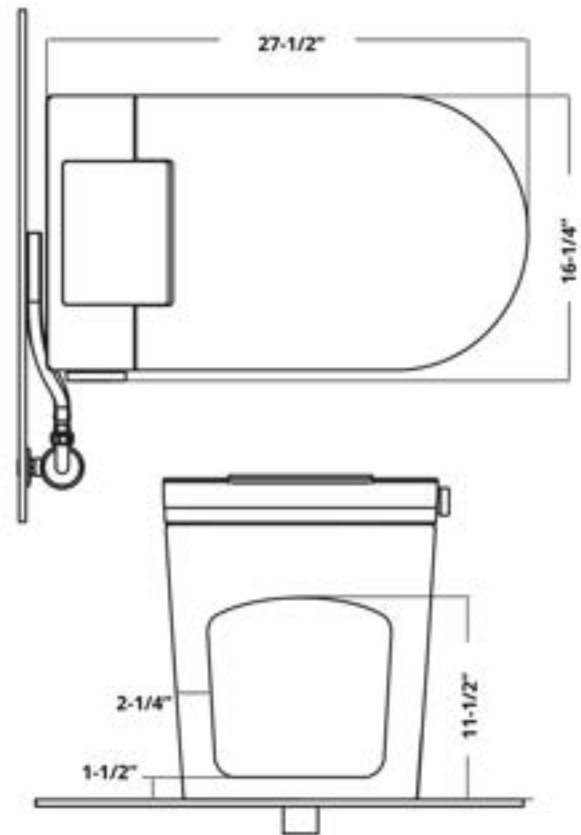

Installation Notes

- 115 V power GFCI receptacle within 4'
- 40 PSI min water pressure
- 80 PSI max water pressure
- 12" Rough In

STCM1

MSRP: \$3,300

Available Colors:

Highlighted Features

- Auto Open
- Easy Seat Lift
- Digital Display
- Automatic Drying
- User Presets
- Child Wash
- Adjustable Flushing Flow
- Battery Backup Flush
- Stainless Steel Wand

Included

- Electronic bidet toilet
- Remote control w/batteries
- Manuals
- Wax Ring
- Valve Stop
- Battery back up
- 1/4" Pex Adapter
- 3/8 x 1/2" Supply line
- Washers

Specifications

- 120V Power Rating
- 60" Power Cord
- 3 Year Limited Warranty
- 0.65-1.7 GPF
- Elongated Lid
- UPC Certified
- ADA Compliant
- Comfort Height