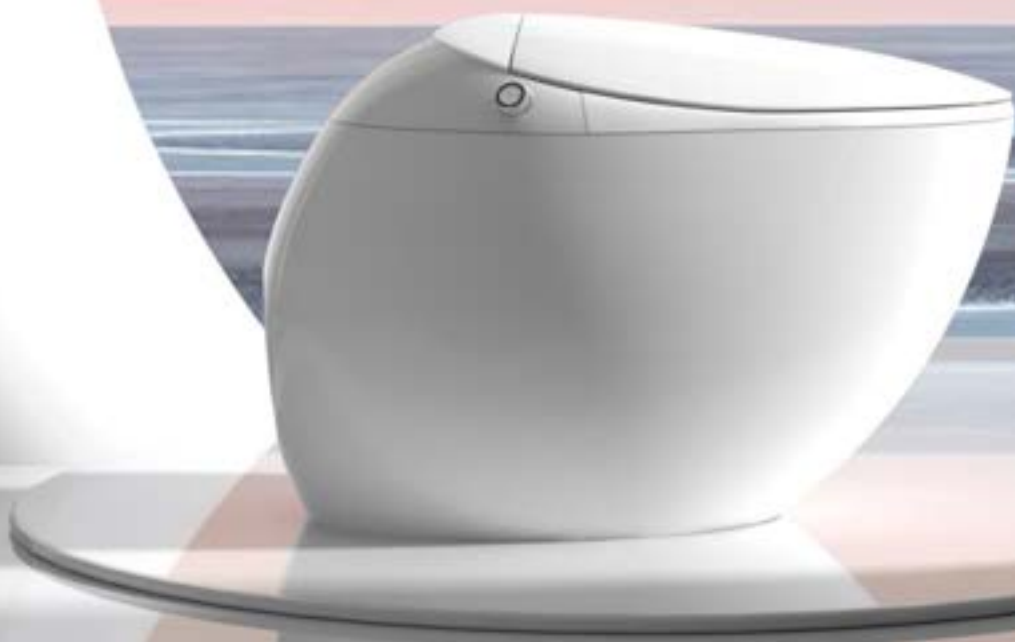

Your Everyday
Royal Retreat

TRONE

Providing luxurious bathroom products that improve everyone's quality of life at a price anyone can afford.

Contents

1	Comparison Chart	25	Bathtubs
3	New Features	29	Bidet Seat
6	Bidet Toilets		

TRONE

Comparison Chart

		STU2	STY1	STKK50	STCM1	STCH
SEAT FEATURES	Voice Control	•	•	-	-	-
	Auto Open Lid	•	•	•	•	•
	Auto Open Seat	-	-	-	•	•
	Programmable Auto Open	•	•	•	•	•
	ToeTouch	•	•	•	•	•
	Soft Close	•	•	•	•	•
	Auto Close Lid	•	•	•	•	•
	Heated Seat	•	•	•	•	•
	Eco Mode	•	•	-	•	•
	Easy Seat Lift	-	•	-	•	•
	Digital Display	•	•	•	•	•
BIDET FEATURES	Infrared Therapy	•	•	•	-	-
	On Demand Heated Water	•	•	•	•	•
	Adjustable Water Pressure	•	•	•	•	•
	Self Cleaning Wand	•	•	•	•	•
	Electric Dryer	•	•	•	•	•
	Automatic Drying	-	-	-	•	•
	Rear Wash	•	•	•	•	•
	Front Wash	•	•	•	•	•
	Stainless Steel Wand	•	•	•	•	•
	Deodorizer	-	-	•	•	•
	User Presets	•	-	•	•	•
Child Wash	•	•	•	•	•	
BOWL FEATURES	Efoam	•	•	•	-	-
	Aromatherapy	•	•	•	-	-
	UV Sterilization	•	•	•	-	-
	Adjustable Flushing Flow	•	•	•	•	•
	Auto Flush	•	•	•	•	•
	Bowl PreRinse	•	•	•	•	•
	Battery Backup Flush	•	•	•	•	•
	Dual Flush	-	-	-	-	-
	Night Light	•	•	•	•	•
	UltraSheen	•	•	•	•	•
	Available in Matte Black	•	-	-	•	-
SHAPE & SIZE	Elongated	•	•	•	•	•
	ADA/Comfort Height	•	•	•	•	-
	Seat Height	17.25"	17"	19.25"	17.25"	16"
	Toilet Height	18.5"	19.5"	20.5"	18.5"	19"
SPECS	Warranty (yr)	3	3	3	3	3
	Power Rating (V)	120	120	120	120	120
	Length of Power Cord (ft)	5	5	5	5	5
	Gallons Per Flush	1.26	1.26	1.26	0.65-1.7	0.65-1.7
	Rough In	12"	12"	12"	12"	12"