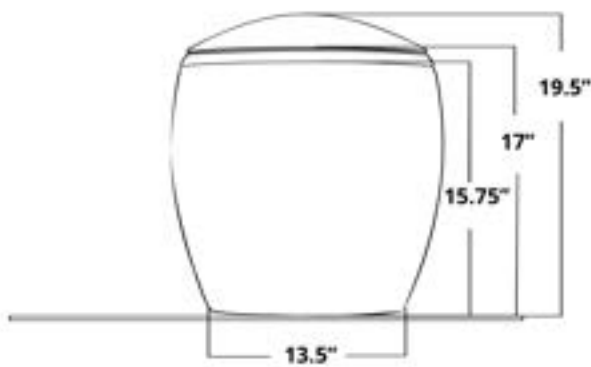

Specifications

- 120V Power Rating
- 60" Power Cord
- 3 Year Limited Warranty
- 1.26 GPF
- Elongated Lid
- UPC Certified
- ADA Compliant
- Comfort Height

Installation Notes

- 115 V power GFCI receptacle within 4'
- 40 PSI min water pressure
- 80 PSI max water pressure
- 12" Rough In