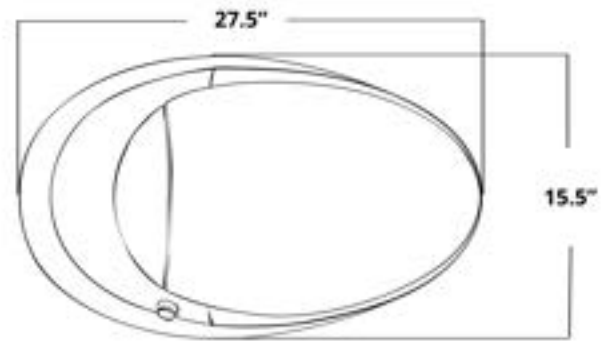

Specifications

- 120V Power Rating
- 60" Power Cord
- 3 Year Limited Warranty
- 1.26 GPF
- Elongated Lid
- UPC Certified
- ADA Compliant
- Comfort Height

Installation Notes

- 115 V power GFCI receptacle within 4'
- 40 PSI min water pressure
- 80 PSI max water pressure
- 12" Rough In