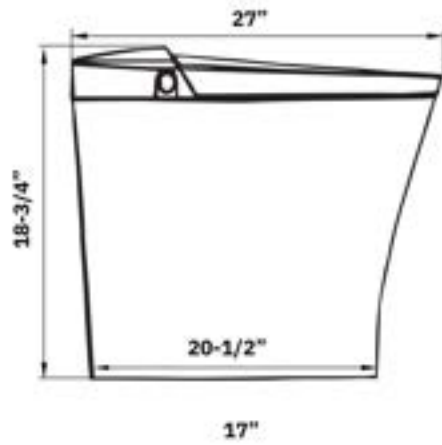

Specifications

- 120V Power Rating
- 70" Power Cord
- 3 Year Limited Warranty
- 1.1/1.6 GPF
- Elongated Lid
- UPC Certified

Installation Notes

- 115 V power GFCI receptacle within 4'
- 40 PSI min water pressure
- 80 PSI max water pressure
- 12" Rough In