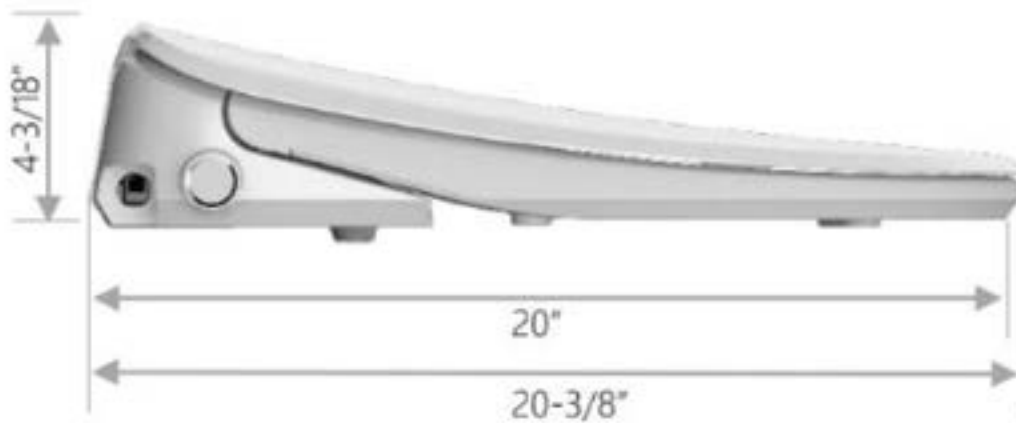

Specifications

Power Rating:	AC 120V, 50/60 Hz 1040W
Power Cord Length:	72"
Water Temperature:	up to 110°F
Warranty:	3 Year Limited Warranty
Certifications:	UPC/cUPC

These dimensions and specifications are subject to change without notice

---