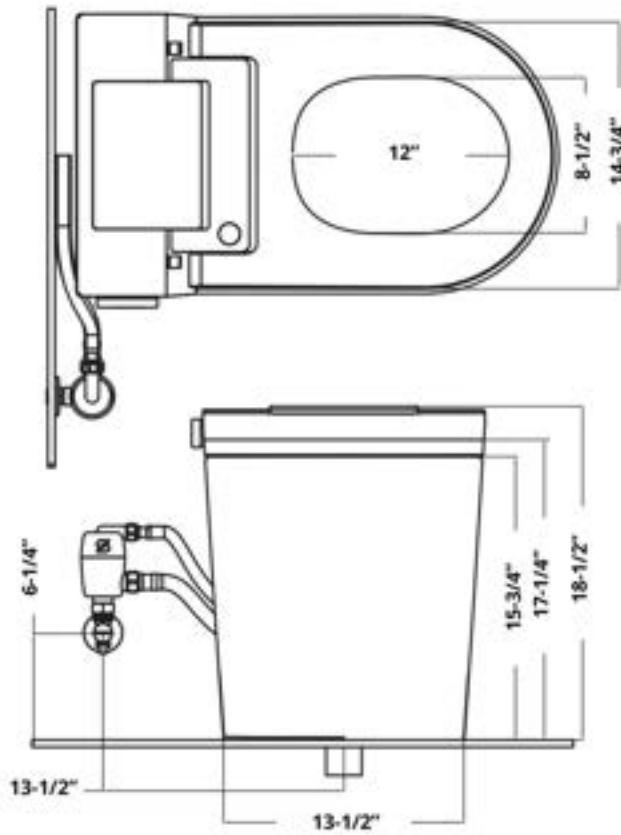

Included

- Electronic bidet toilet
- Remote control w/batteries
- Manuals
- Wax Ring
- Valve Stop
- Battery back up

Specifications

- 120V Power Rating
- 60" Power Cord
- 3 Year Limited Warranty
- 1.26 GPF
- Elongated Lid
- UPC Certified
- ADA Compliant
- Comfort Height

Installation Notes

- 115 V power GFCI receptacle within 4'
- 40 PSI min water pressure
- 80 PSI max water pressure
- 12" Rough In

STCM1

MSRP: \$3,300

Available Colors:

Highlighted Features

- Auto Open
- Easy Seat Lift
- Digital Display
- Automatic Drying
- User Presets
- Child Wash
- Adjustable Flushing Flow
- Battery Backup Flush
- Stainless Steel Wand

Included

- Electronic bidet toilet
- Remote control w/batteries
- Manuals
- Wax Ring
- Valve Stop
- Battery back up
- 1/4" Pex Adapter
- 3/8 x 1/2" Supply line
- Washers

Specifications

- 120V Power Rating
- 60" Power Cord
- 3 Year Limited Warranty
- 0.65-1.7 GPF
- Elongated Lid
- UPC Certified
- ADA Compliant
- Comfort Height