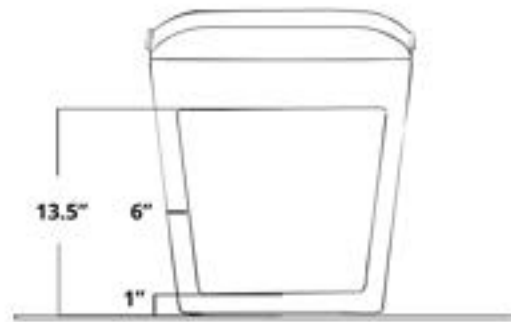

Specifications

- 120V Power Rating
- 60" Power Cord
- 3 Year Limited Warranty
- 1.26 GPF
- Elongated Lid
- UPC Certified
- ADA Compliant
- Comfort Height

Installation Notes

- 115 V power GFCI receptacle within 4'
- 40 PSI min water pressure
- 80 PSI max water pressure
- 12" Rough In