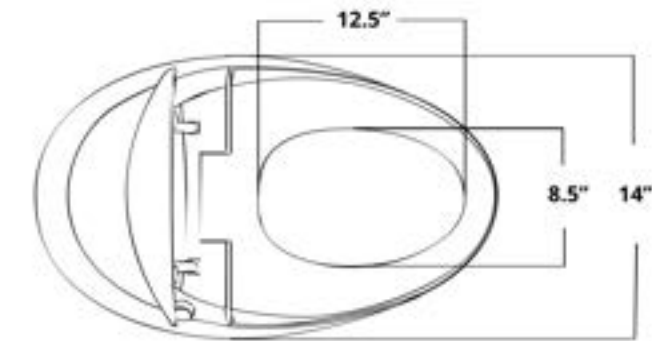

Specifications

- 120V Power Rating
- 60" Power Cord
- 3 Year Limited Warranty
- 1.26 GPF
- Elongated Lid
- UPC Certified
- ADA Compliant
- Comfort Height

Installation Notes

- 115 V power GFCI receptacle within 4'
- 40 PSI min water pressure
- 80 PSI max water pressure
- 12" Rough In