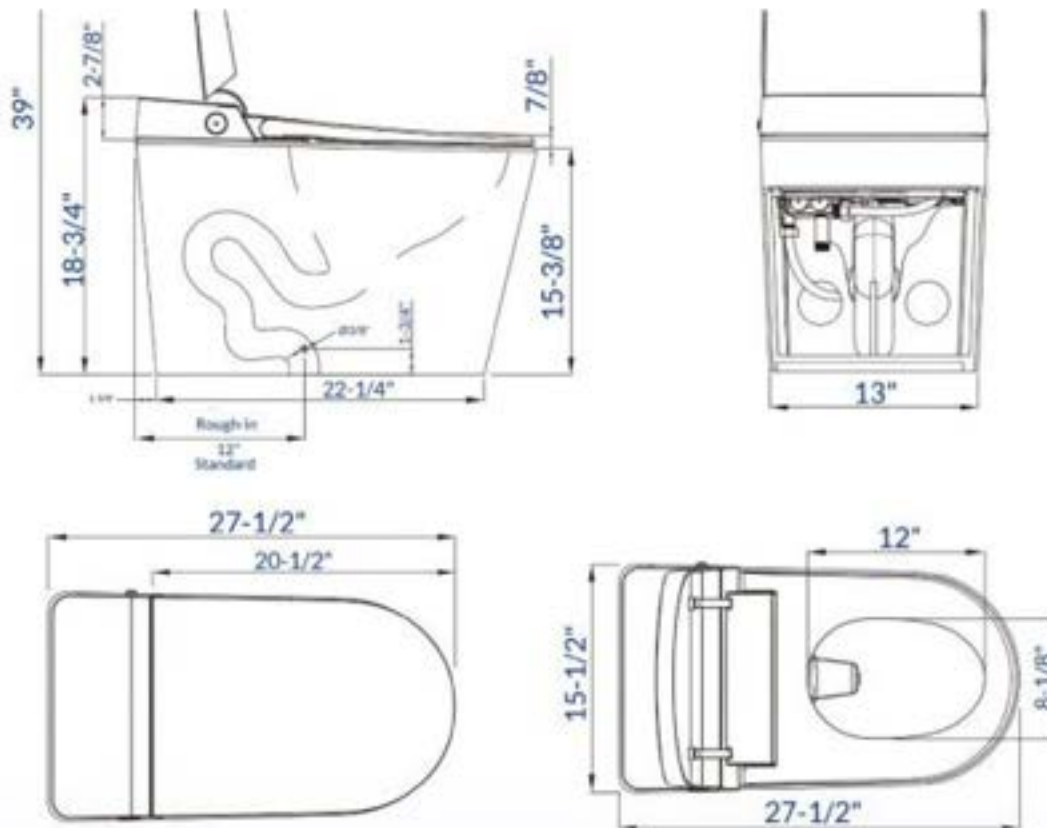

Specifications

- 120V Power Rating
- 70" Power Cord
- 3 Year Limited Warranty
- 1.1/1.6 GPF
- Elongated Lid
- UPC Certified

Installation Notes

- 115 V power GFCI receptacle within 4'
- 40 PSI min water pressure
- 80 PSI max water pressure
- 12" Rough In