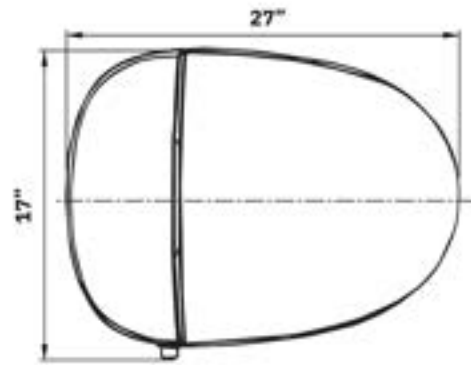

Specifications

- 120V Power Rating
- 70" Power Cord
- 3 Year Limited Warranty
- 1.1/1.6 GPF
- Elongated Lid
- UPC Certified

Installation Notes

- 115 V power GFCI receptacle within 4'
- 40 PSI min water pressure
- 80 PSI max water pressure
- 12" Rough In