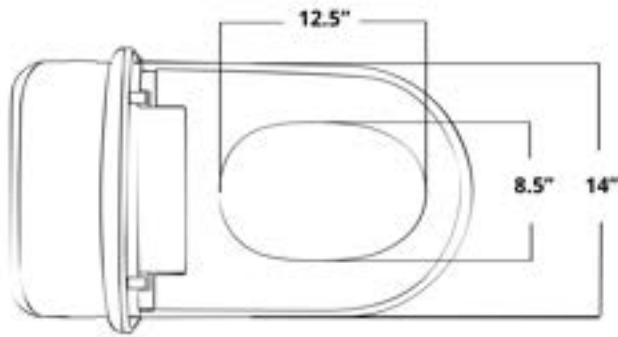

Included

- Electronic bidet toilet
- Remote control w/batteries
- Manuals
- Wax Ring
- Valve Stop
- Battery back up

Specifications

- 120V Power Rating
- 60" Power Cord
- 3 Year Limited Warranty
- 1.26 GPF
- Elongated Lid
- UPC Certified
- ADA Compliant
- Comfort Height