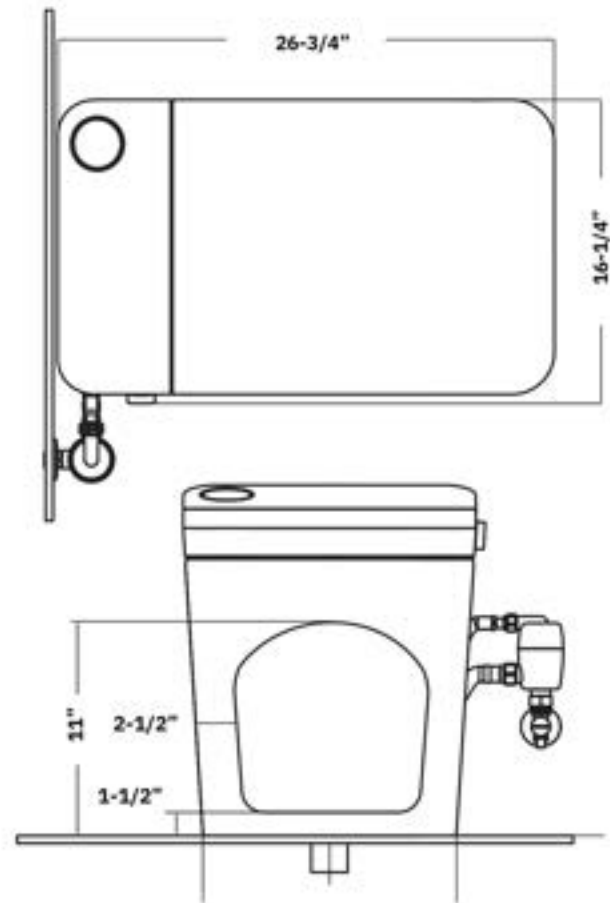

Installation Notes

- 115 V power GFCI receptacle within 4'
- 40 PSI min water pressure
- 80 PSI max water pressure
- 12" Rough In

STCH

MSRP: \$3,000

Available Colors:

Highlighted Features

- Auto Open
- Easy Seat Lift
- Digital Display
- Automatic Drying
- User Presets
- Child Wash
- Adjustable Flushing Flow
- Battery Backup Flush
- Stainless Steel Wand

Included

- Electronic bidet toilet
- Remote control w/batteries
- Manuals
- Wax Ring
- Valve Stop
- Battery back up
- 1/4" Pex Adapter
- 3/8 x 1/2" Supply line
- Washers

Specifications

- 120V Power Rating
- 60" Power Cord
- 3 Year Limited Warranty
- 0.65-1.7 GPF
- Elongated Lid
- UPC Certified
- ADA Compliant
- Comfort Height