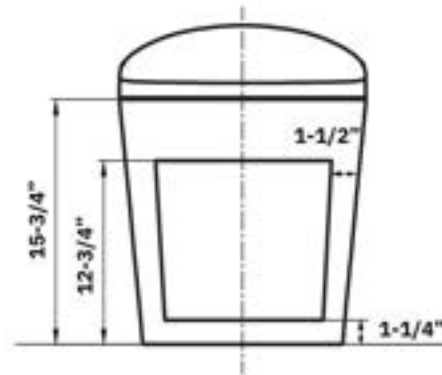

Specifications

- 120V Power Rating
- 70" Power Cord
- 3 Year Limited Warranty
- 1.1/1.6 GPF
- Elongated Lid
- UPC Certified

Installation Notes

- 115 V power GFCI receptacle within 4'
- 40 PSI min water pressure
- 80 PSI max water pressure
- 12" Rough In