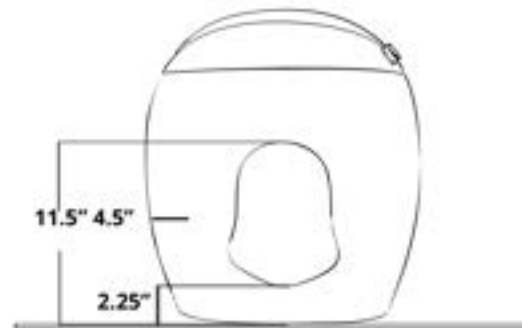

Specifications

- 120V Power Rating
- 60" Power Cord
- 3 Year Limited Warranty
- 1.26 GPF
- Elongated Lid
- UPC Certified
- ADA Compliant
- Comfort Height

Installation Notes

- 115 V power GFCI receptacle within 4'
- 40 PSI min water pressure
- 80 PSI max water pressure
- 12" Rough In