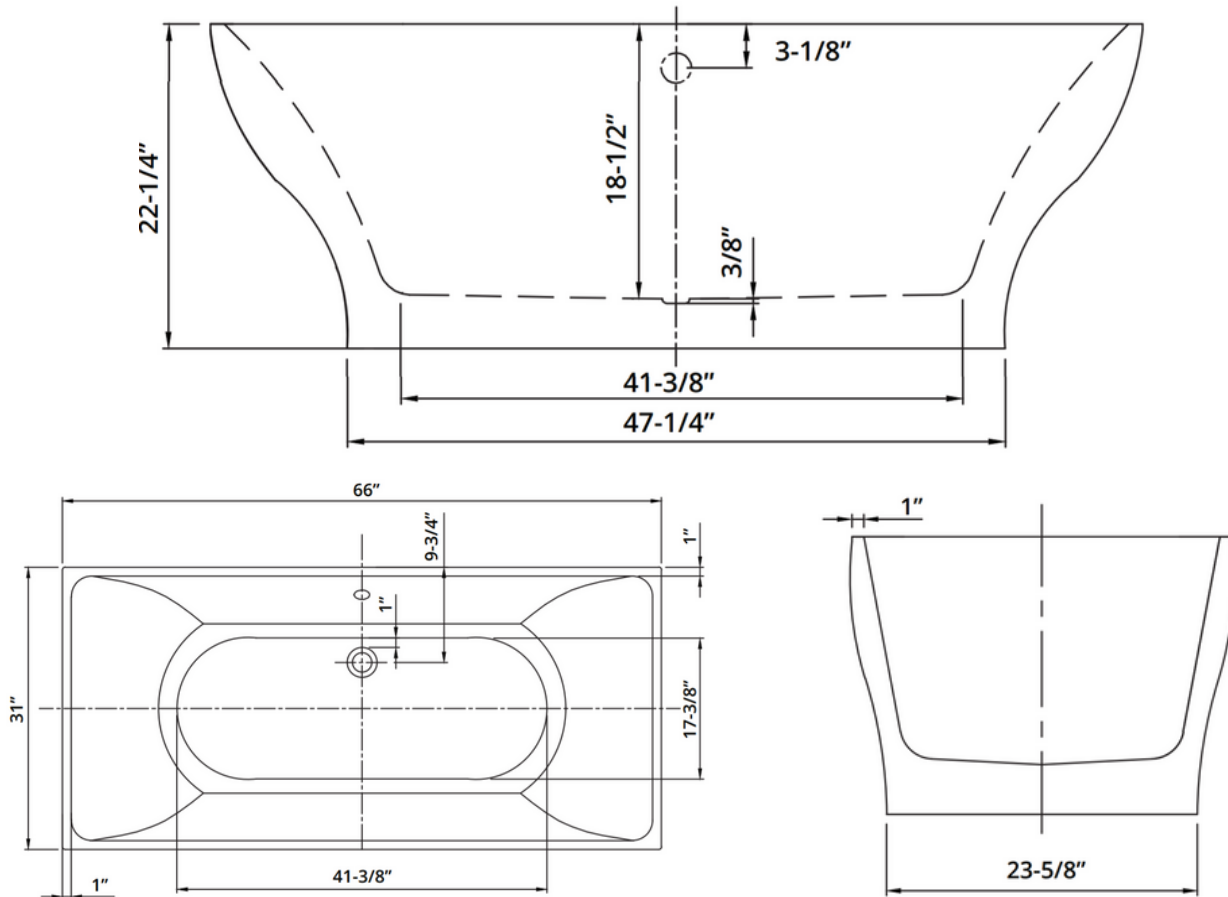

## Features

- Soft curved, acrylic bath
- High gloss for easy cleaning
- Center drain

## Specifications

<b>Style:</b>	Freestanding
<b>Material:</b>	Acrylic
<b>Color:</b>	Classic White
<b>Length:</b>	66"
<b>Width:</b>	32"
<b>Height:</b>	23"
<b>Capacity:</b>	66 gal.
<b>Weight:</b>	Weight: 117 lbs.

These dimensions and specifications are subject to change without notice