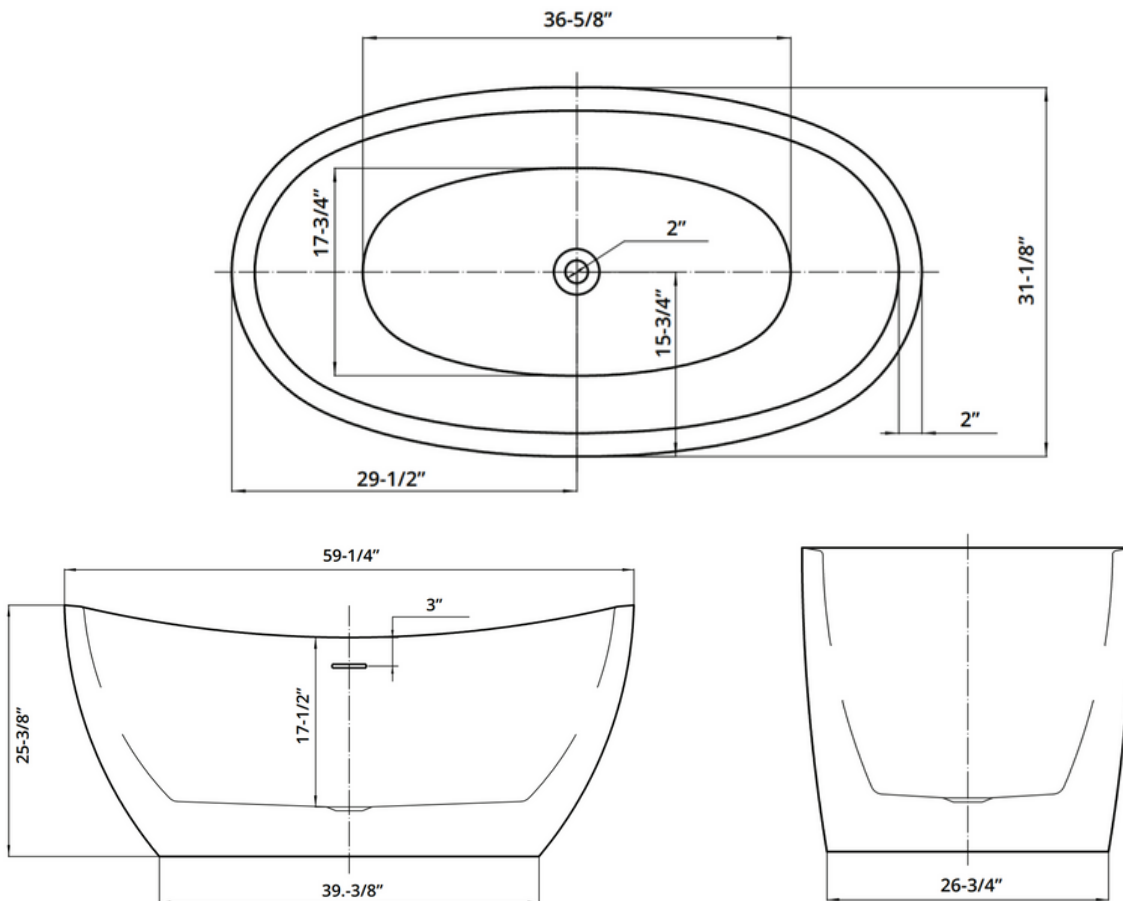

Features

- Soft curved, acrylic bath
- High gloss for easy cleaning
- Center drain

Specifications

Style:	Freestanding
Material:	Acrylic
Color:	Classic White
Length:	59"
Width:	32"
Height:	26"
Capacity:	58 gal.
Weight:	Weight: 72.6 lbs.

These dimensions and specifications are subject to change without notice