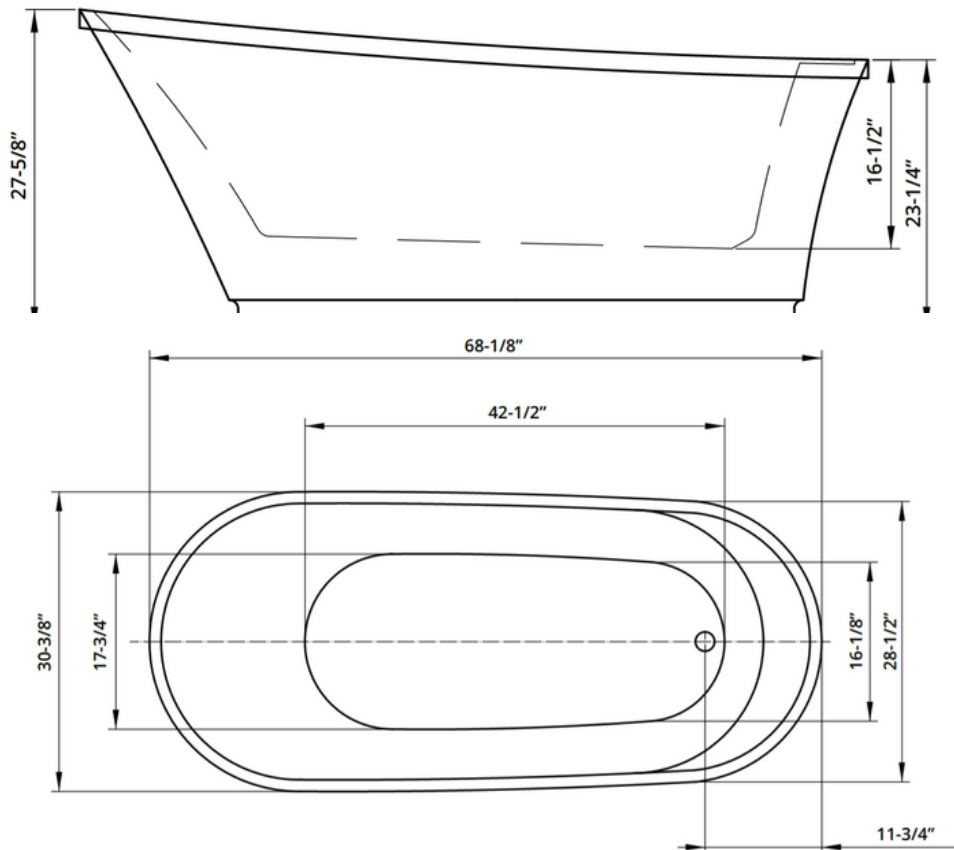

Features

- Soft curved, acrylic bath
- High gloss for easy cleaning
- Corner drain

Specifications

Style:	Freestanding
Material:	Acrylic
Color:	Classic White
Length:	66"
Width:	30"
Height:	28"
Capacity:	62 gal.
Weight:	Weight: 80 lbs.

These dimensions and specifications are subject to change without notice