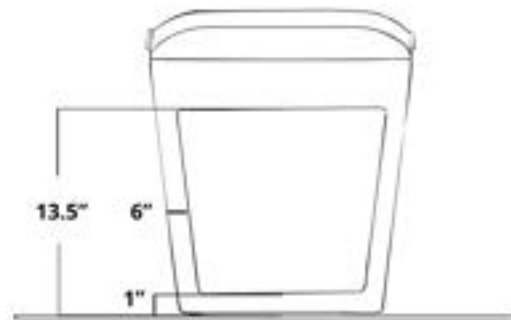

Specifications

- 120V Power Rating
- 60" Power Cord
- 3 Year Limited Warranty
- 1.26 GPF
- Elongated Lid
- UPC Certified
- ADA Compliant
- Comfort Height

Installation Notes

- 115 V power GFCI receptacle within 4'
- 40 PSI min water pressure
- 80 PSI max water pressure
- 12" Rough In