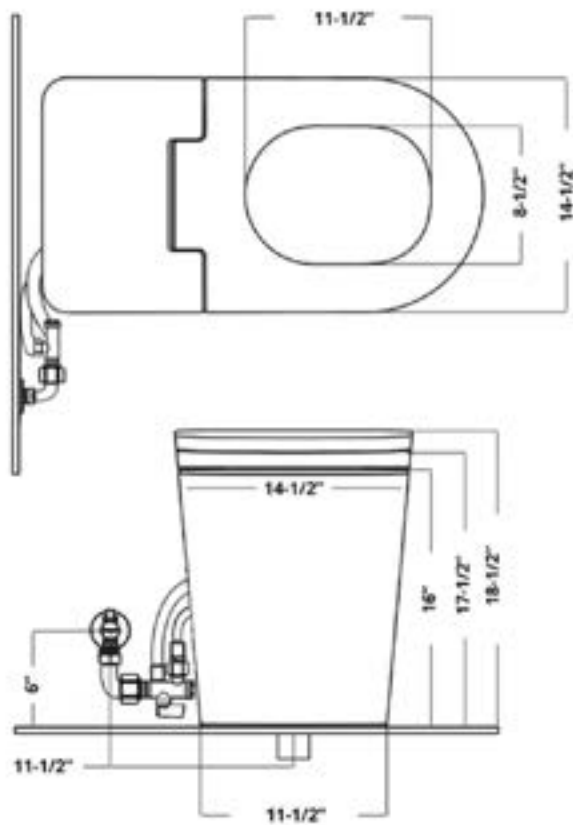

Installation Notes

- 115 V power GFCI receptacle within 4'
- 40 PSI min water pressure
- 80 PSI max water pressure
- 12" Rough In

STCL

MSRP: \$2,600

Available Colors:

Highlighted Features

- Auto Open
- Toe Touch
- Easy Seat Lift
- Digital Display
- Automatic Drying
- User Presets
- Child Wash
- Adjustable Flushing Flow
- Battery Backup Flush
- Stainless Steel Wand

Included

- Electronic bidet toilet
- Remote control w/batteries
- Manuals
- Wax Ring
- Valve Stop
- Battery back up
- 1/4" Pex Adapter
- 3/8 x 1/2" Supply line
- Washers

Specifications

- 120V Power Rating
- 60" Power Cord
- 3 Year Limited Warranty
- 0.65-1.7 GPF
- Elongated Lid
- UPC Certified
- ADA Compliant
- Comfort Height