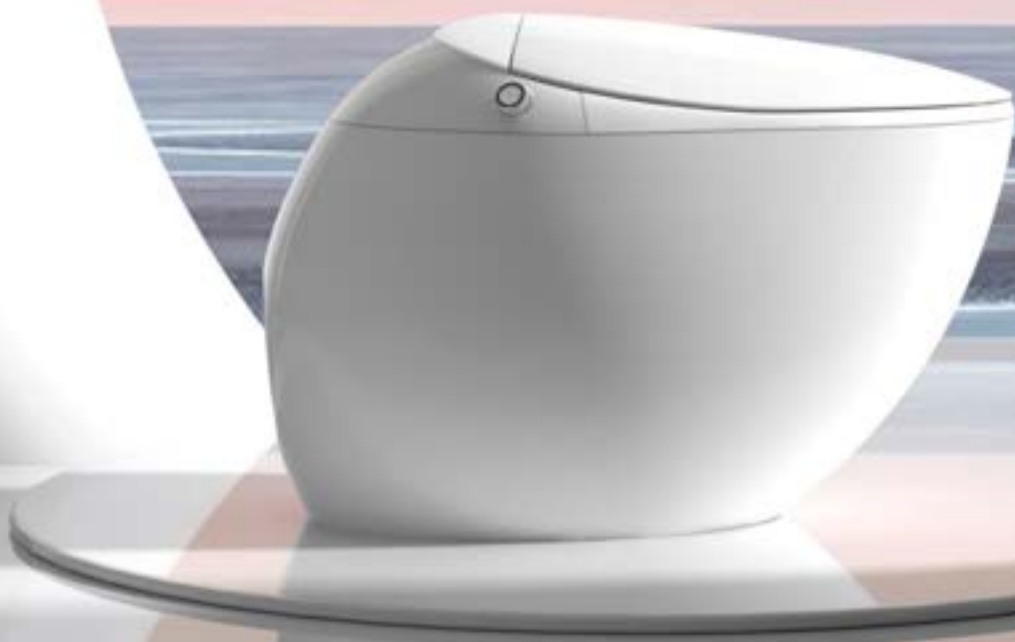

Your Everyday
Royal Retreat

TRONE

For Big & Tall Users
Newly Released STKK50

Providing luxurious bathroom products that improve everyone's quality of life at a price anyone can afford.

Contents

| | | | |
|---|------------------|----|------------|
| 1 | Comparison Chart | 25 | Bathtubs |
| 3 | New Features | 29 | Bidet Seat |
| 6 | Bidet Toilets | | |