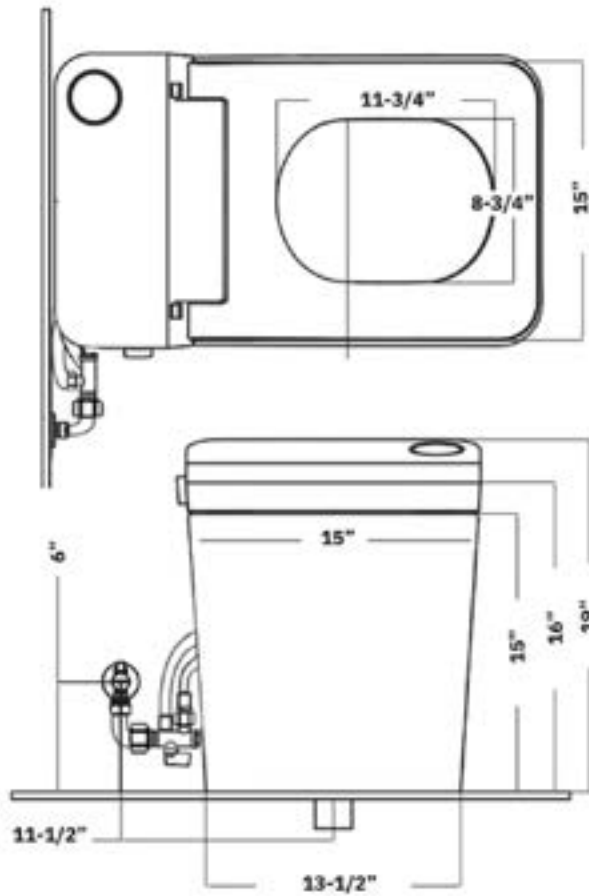

- Electronic bidet toilet
- Remote control w/batteries
- Manuals
- Wax Ring
- Valve Stop
- Battery back up
- 1/4" Pex Adapter
- 3/8 x 1/2" Supply line
- Washers

Specifications

- 120V Power Rating
- 60" Power Cord
- 3 Year Limited Warranty
- 0.65-1.7 GPF
- Elongated Lid
- UPC Certified
- ADA Compliant
- Comfort Height

Installation Notes

- 115 V power GFCI receptacle within 4'
- 40 PSI min water pressure
- 80 PSI max water pressure
- 12" Rough In

STCH

MSRP: \$3,000

Available Colors:

Classic
White

Highlighted Features

- Auto Open
- Toe Touch
- Easy Seat Lift
- Digital Display
- Automatic Drying
- User Presets
- Child Wash
- Adjustable Flushing Flow
- Battery Backup Flush
- Stainless Steel Wand

Included

- Electronic bidet toilet
- Remote control w/batteries
- Manuals
- Wax Ring
- Valve Stop
- Battery back up
- 1/4" Pex Adapter
- 3/8 x 1/2" Supply line
- Washers

Specifications

- 120V Power Rating
- 60" Power Cord
- 3 Year Limited Warranty
- 0.65-1.7 GPF
- Elongated Lid
- UPC Certified
- ADA Compliant
- Comfort Height