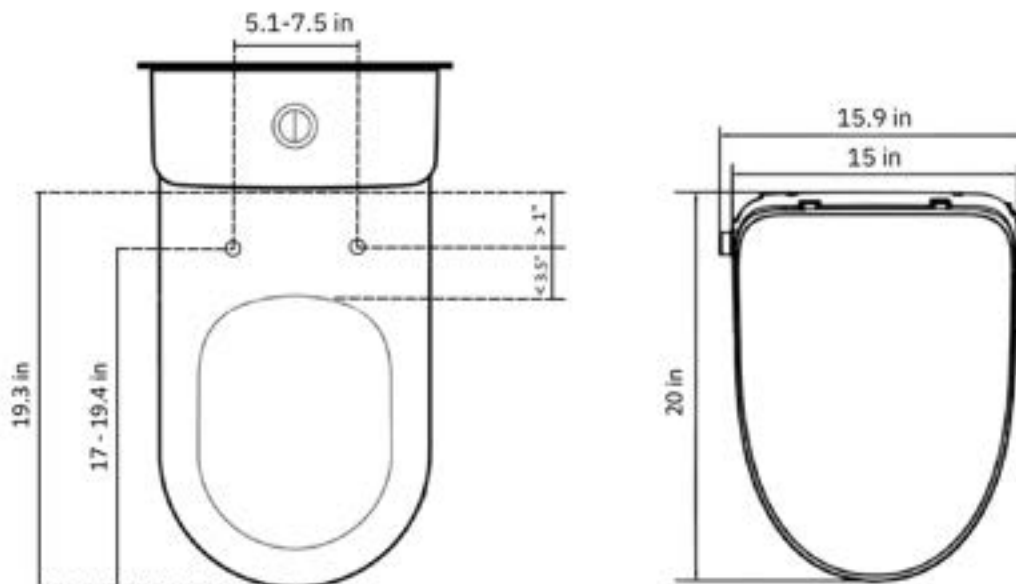

Toilet Measurement Guide

These dimensions and specifications are subject to change without notice