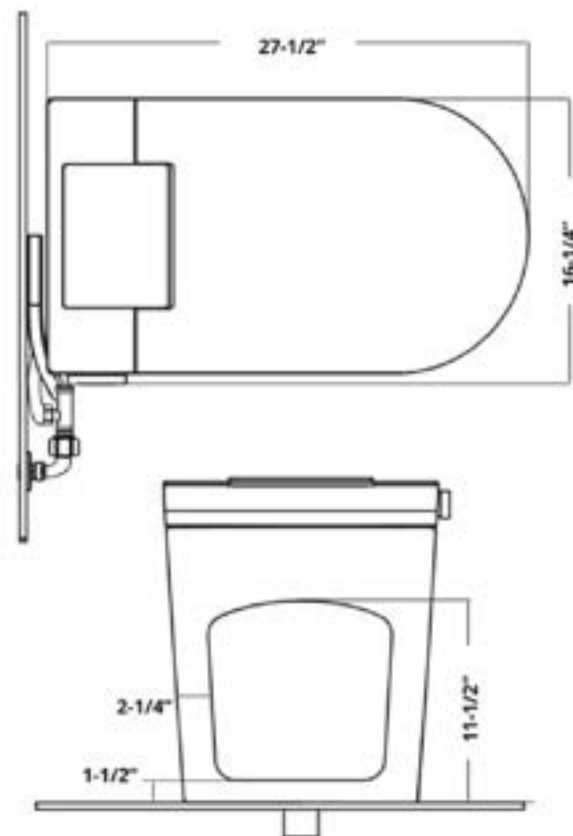

Specifications

- 120V Power Rating
- 60" Power Cord
- 3 Year Limited Warranty
- 0.65-1.7 GPF
- Elongated Lid
- UPC Certified
- ADA Compliant
- Comfort Height

Installation Notes

- 115 V power GFCI receptacle within 4'
- 40 PSI min water pressure
- 80 PSI max water pressure
- 12" Rough In