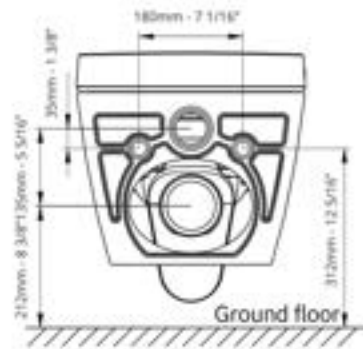

Specifications

- 120V Power Rating
- 84" Power Cord
- 3 Year Limited Warranty
- 1.1/1.6 GPF
- Elongated Lid
- UPC Certified

Installation Notes

- Carrier Included
- 40 PSI min water pressure
- 80 PSI max water pressure