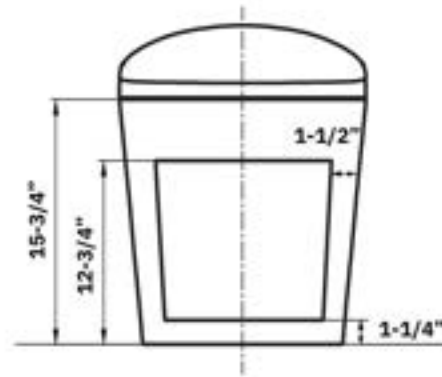

Specifications

- 120V Power Rating
- 70" Power Cord
- 3 Year Limited Warranty
- 1.1/1.6 GPF
- Elongated Lid
- UPC Certified

Installation Notes

- 115 V power GFCI receptacle within 4'
- 40 PSI min water pressure
- 80 PSI max water pressure
- 12" Rough In