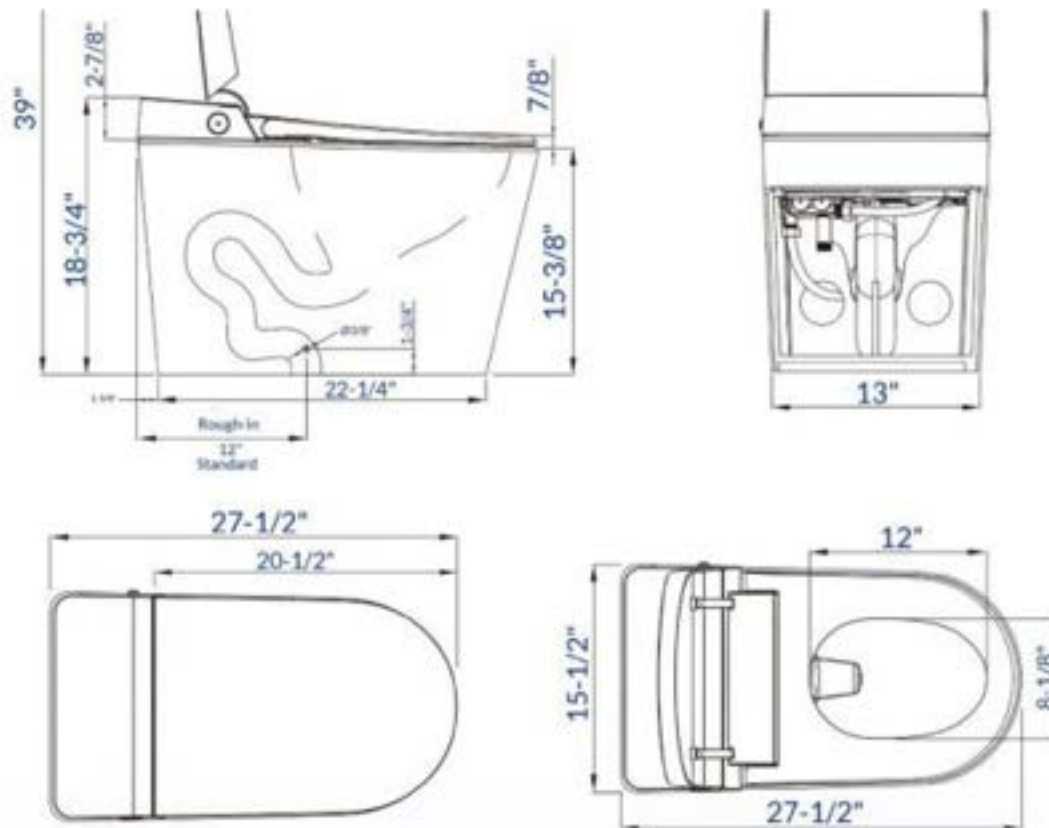

Specifications

- 120V Power Rating
- 70" Power Cord
- 3 Year Limited Warranty
- 1.1/1.6 GPF
- Elongated Lid
- UPC Certified

Installation Notes

- 115 V power GFCI receptacle within 4'
- 40 PSI min water pressure
- 80 PSI max water pressure
- 12" Rough In