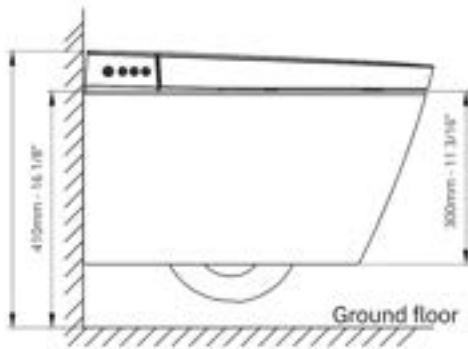

Specifications

- 120V Power Rating
- 84" Power Cord
- 3 Year Limited Warranty
- 1.1/1.6 GPF
- Elongated Lid
- UPC Certified

Installation Notes

- Carrier Included
- 40 PSI min water pressure
- 80 PSI max water pressure