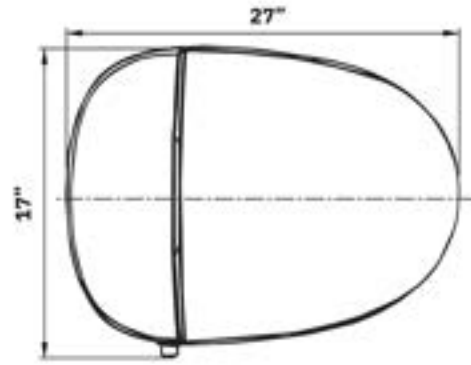

Specifications

- 120V Power Rating
- 70" Power Cord
- 3 Year Limited Warranty
- 1.1/1.6 GPF
- Elongated Lid
- UPC Certified

Installation Notes

- 115 V power GFCI receptacle within 4'
- 40 PSI min water pressure
- 80 PSI max water pressure
- 12" Rough In