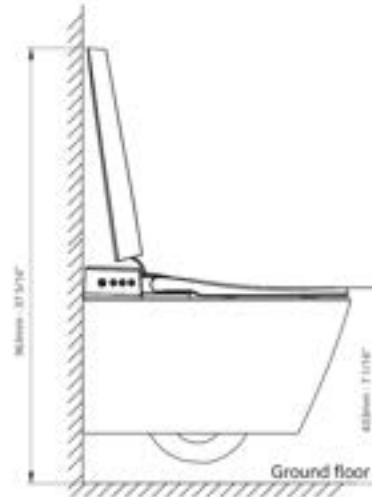

Specifications

- 120V Power Rating
- 84" Power Cord
- 3 Year Limited Warranty
- 1.1/1.6 GPF
- Elongated Lid
- UPC Certified

Installation Notes

- Carrier Included
- 40 PSI min water pressure
- 80 PSI max water pressure