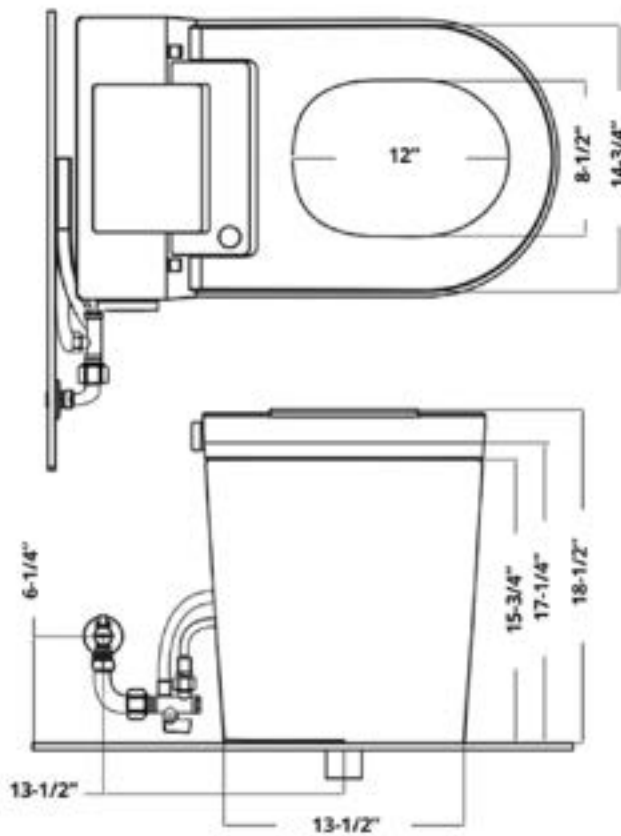

Included

- Electronic bidet toilet
- Remote control w/batteries
- Manuals
- Wax Ring
- Valve Stop
- Battery back up

Specifications

- 120V Power Rating
- 60" Power Cord
- 3 Year Limited Warranty
- 1.26 GPF
- Elongated Lid
- UPC Certified
- ADA Compliant
- Comfort Height

- Electronic bidet toilet
- Remote control w/batteries
- Manuals
- Wax Ring
- Valve Stop
- Battery back up
- 1/4" Pex Adapter
- 3/8 x 1/2" Supply line
- Washers

Specifications

- 120V Power Rating
- 60" Power Cord
- 3 Year Limited Warranty
- 0.65-1.7 GPF
- Elongated Lid
- UPC Certified
- ADA Compliant
- Comfort Height