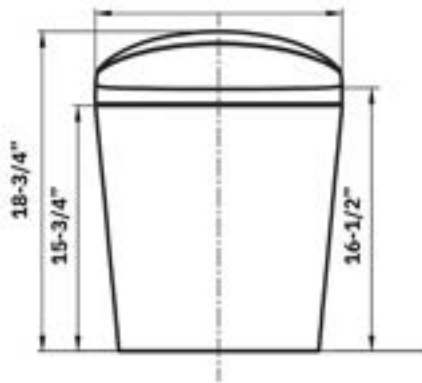

Specifications

- 120V Power Rating
- 70" Power Cord
- 3 Year Limited Warranty
- 1.1/1.6 GPF
- Elongated Lid
- UPC Certified

Installation Notes

- 115 V power GFCI receptacle within 4'
- 40 PSI min water pressure
- 80 PSI max water pressure
- 12" Rough In