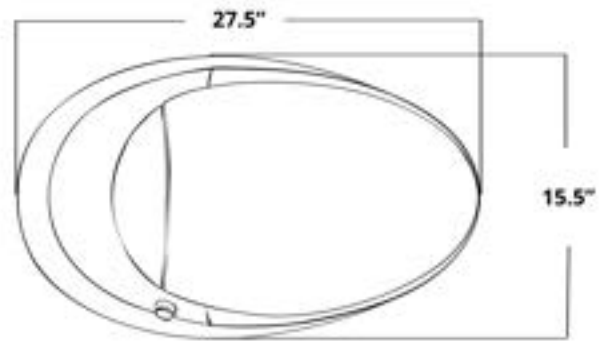

Specifications

- 120V Power Rating
- 60" Power Cord
- 3 Year Limited Warranty
- 1.26 GPF
- Elongated Lid
- UPC Certified
- ADA Compliant
- Comfort Height

Installation Notes

- 115 V power GFCI receptacle within 4'
- 40 PSI min water pressure
- 80 PSI max water pressure
- 12" Rough In