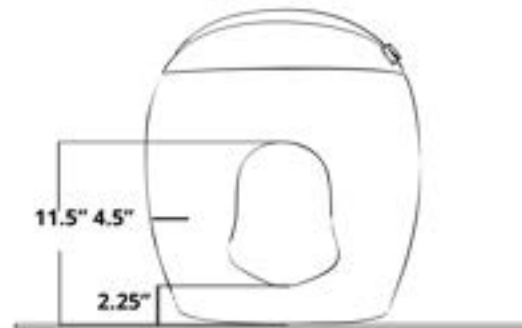

Specifications

- 120V Power Rating
- 60" Power Cord
- 3 Year Limited Warranty
- 1.26 GPF
- Elongated Lid
- UPC Certified
- ADA Compliant
- Comfort Height

Installation Notes

- 115 V power GFCI receptacle within 4'
- 40 PSI min water pressure
- 80 PSI max water pressure
- 12" Rough In