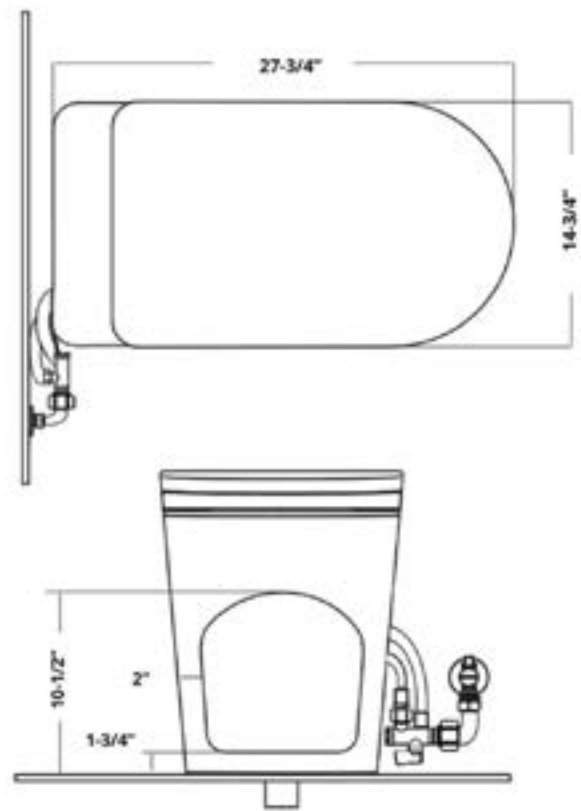

Specifications

- 120V Power Rating
- 60" Power Cord
- 3 Year Limited Warranty
- 0.65-1.7 GPF
- Elongated Lid
- UPC Certified
- ADA Compliant
- Comfort Height

Installation Notes

- 115 V power GFCI receptacle within 4'
- 40 PSI min water pressure
- 80 PSI max water pressure
- 12" Rough In