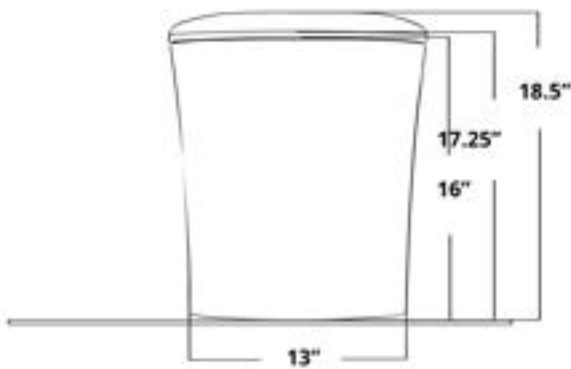

Specifications

- 120V Power Rating
- 60" Power Cord
- 3 Year Limited Warranty
- 1.26 GPF
- Elongated Lid
- UPC Certified
- ADA Compliant
- Comfort Height

Installation Notes

- 115 V power GFCI receptacle within 4'
- 40 PSI min water pressure
- 80 PSI max water pressure
- 12" Rough In