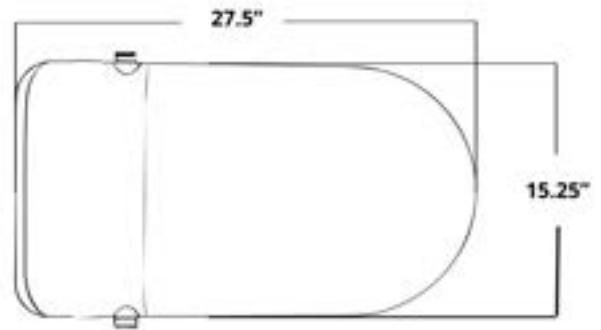

Specifications

- 120V Power Rating
- 60" Power Cord
- 3 Year Limited Warranty
- 1.26 GPF
- Elongated Lid
- UPC Certified
- ADA Compliant
- Comfort Height

Installation Notes

- 115 V power GFCI receptacle within 4'
- 40 PSI min water pressure
- 80 PSI max water pressure
- 12" Rough In