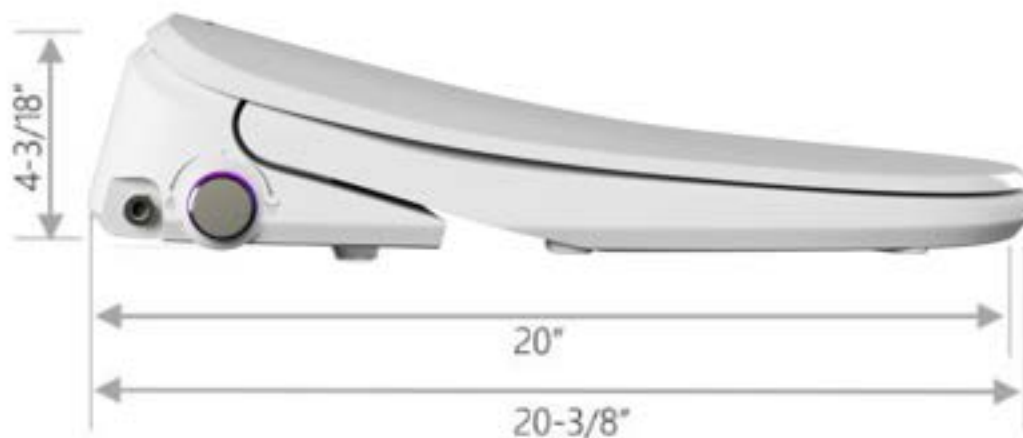

Specifications

Power Rating:	AC 120V, 50/60 Hz 1040W
Power Cord Length:	72"
Water Temperature:	up to 110°F
Warranty:	3 Year Limited Warranty
Certifications:	UPC/cUPC