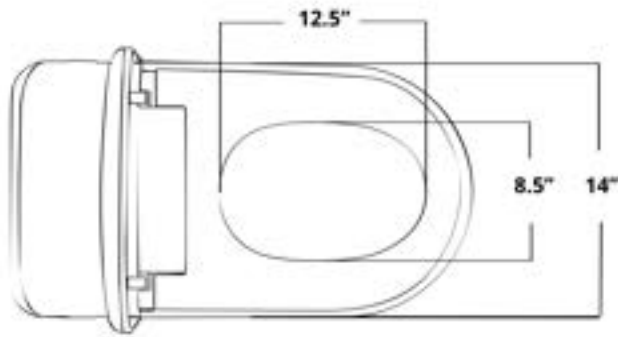

Specifications

- 120V Power Rating
- 60" Power Cord
- 3 Year Limited Warranty
- 1.26 GPF
- Elongated Lid
- UPC Certified
- ADA Compliant
- Comfort Height

Installation Notes

- 115 V power GFCI receptacle within 4'
- 40 PSI min water pressure
- 80 PSI max water pressure
- 12" Rough In