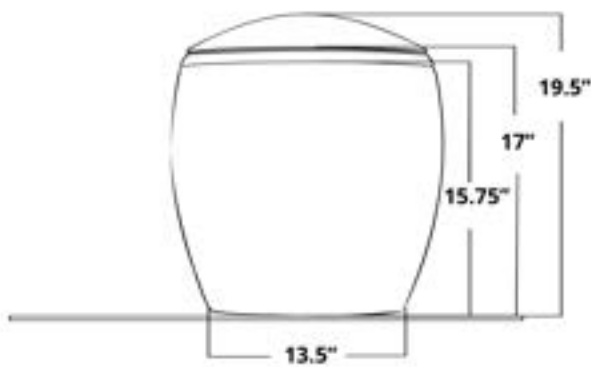

Specifications

- 120V Power Rating
- 60" Power Cord
- 3 Year Limited Warranty
- 1.26 GPF
- Elongated Lid
- UPC Certified
- ADA Compliant
- Comfort Height

Installation Notes

- 115 V power GFCI receptacle within 4'
- 40 PSI min water pressure
- 80 PSI max water pressure
- 12" Rough In