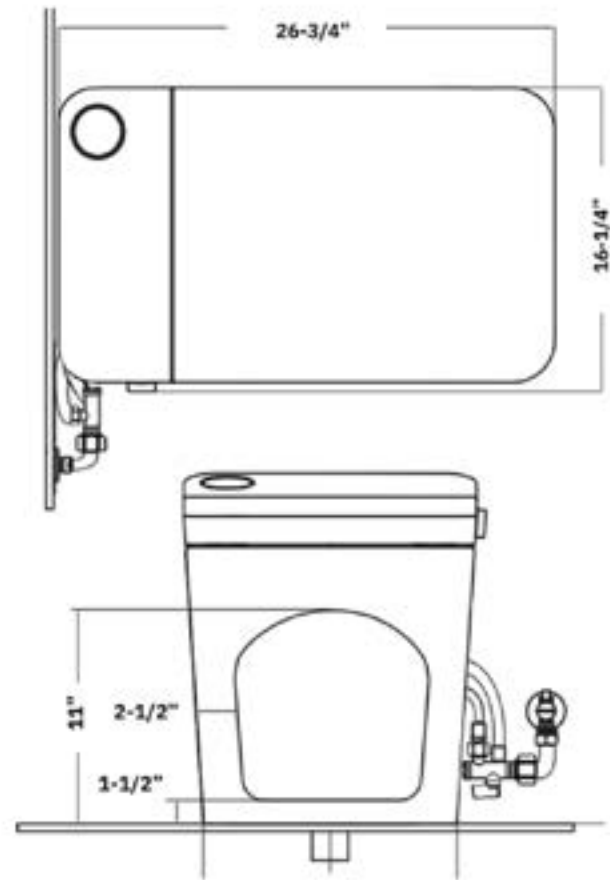

Installation Notes

- 115 V power GFCI receptacle within 4'
- 40 PSI min water pressure
- 80 PSI max water pressure
- 12" Rough In

STCH

MSRP: \$3,000

Available Colors:

Classic
White

Highlighted Features

- Auto Open
- Toe Touch
- Easy Seat Lift
- Digital Display
- Automatic Drying
- User Presets
- Child Wash
- Adjustable Flushing Flow
- Battery Backup Flush
- Stainless Steel Wand

Included

- Electronic bidet toilet
- Remote control w/batteries
- Manuals
- Wax Ring
- Valve Stop
- Battery back up
- 1/4" Pex Adapter
- 3/8 x 1/2" Supply line
- Washers

Specifications

- 120V Power Rating
- 60" Power Cord
- 3 Year Limited Warranty
- 0.65-1.7 GPF
- Elongated Lid
- UPC Certified
- ADA Compliant
- Comfort Height