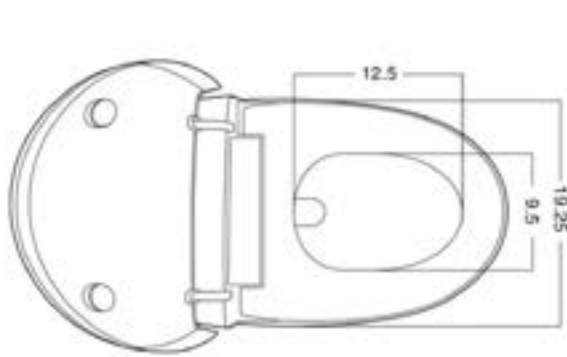

Specifications

- 120V Power Rating
- 60" Power Cord
- 3 Year Limited Warranty
- 1.26 GPF
- Elongated Lid
- UPC Certified
- ADA Compliant
- Comfort Height

Installation Notes

- 115 V power GFCI receptacle within 4'
- 40 PSI min water pressure
- 80 PSI max water pressure
- 12" Rough In