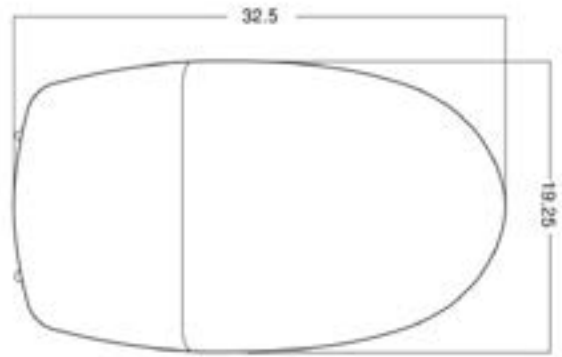

Specifications

- 120V Power Rating
- 60" Power Cord
- 3 Year Limited Warranty
- 1.26 GPF
- Elongated Lid
- UPC Certified
- ADA Compliant
- Comfort Height

Installation Notes

- 115 V power GFCI receptacle within 4'
- 40 PSI min water pressure
- 80 PSI max water pressure
- 12" Rough In