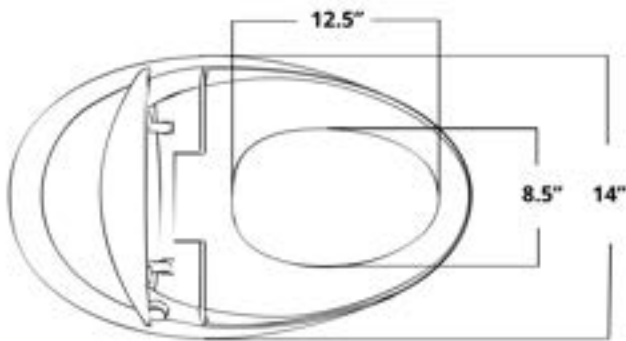

Specifications

- 120V Power Rating
- 60" Power Cord
- 3 Year Limited Warranty
- 1.26 GPF
- Elongated Lid
- UPC Certified
- ADA Compliant
- Comfort Height

Installation Notes

- 115 V power GFCI receptacle within 4'
- 40 PSI min water pressure
- 80 PSI max water pressure
- 12" Rough In