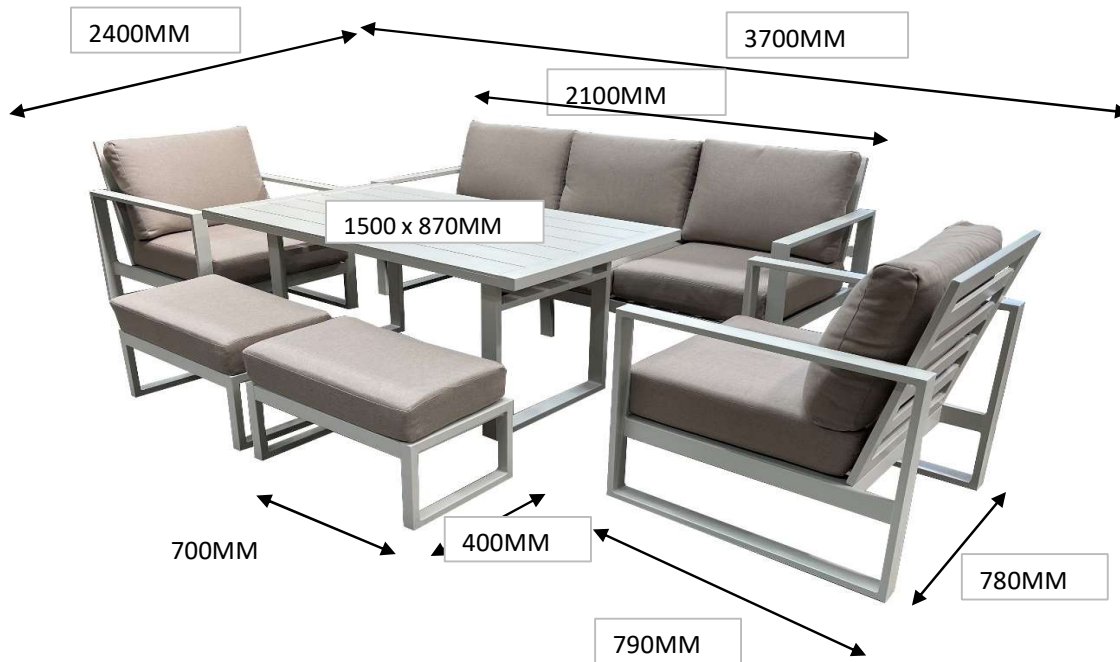

OUTDOOR FURNITURE | FACTORY DIRECT

PRODUCT SPECIFICATION SHEET

TORQUAY 6PC LOW DINING SET

AVAILABLE IN GUNMETAL AND DOVE

Best Suited to Alfresco areas

9-11 METROPOLITAN AVE NUNAWADING 3131 www.robcoutens.com.au