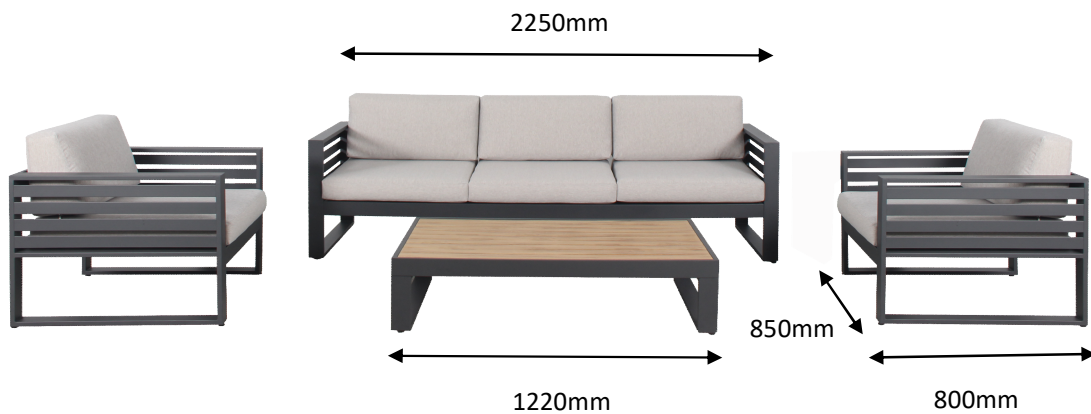

OUTDOOR FURNITURE | FACTORY DIRECT

PRODUCT SPECIFICATION SHEET

Vanuatu 4pc Sofa

Sofa set	Dimensions
Triple Sofa x 1	2250mm Wide x 800mm Deep
Single sofa x 2	850mm Wide x 800mm Deep
Coffee table x 1	1220mm x 700mm x 320mm High
Total area required 4200mm x 1900mm	
Printed Aluminium Timber look table tops.	