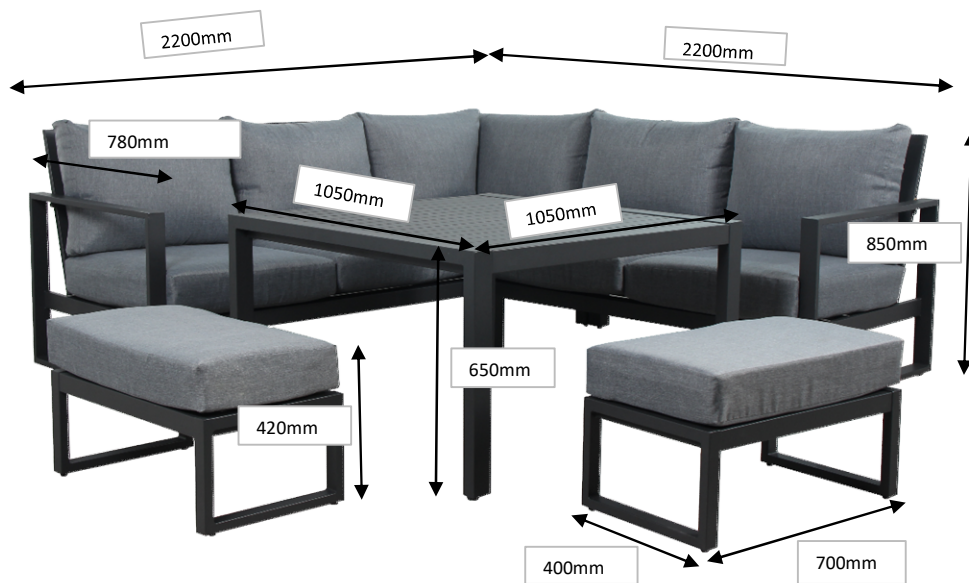

## TORQUAY Café 5pc Corner Sofa

Frame Colour	Fabric Colour
Gunmetal	Alpha Grey
Dove (Cream)	Stone

**FREE MELBOURNE  
METRO DELIVERY  
ORDERS OVER \$1000**