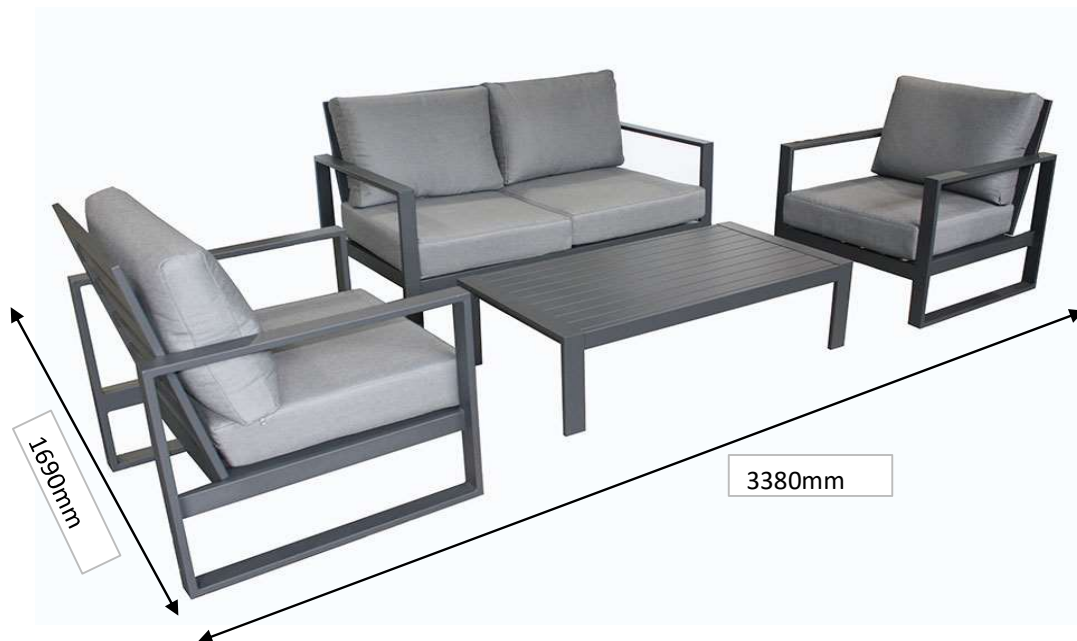

rob cousens

OUTDOOR FURNITURE | FACTORY DIRECT

PRODUCT SPECIFICATION SHEET

TORQUAY 4PC DOUBLE SOFA

Sofa set	Dimensions
Double Sofa x 1	1430mm Wide x 790mm Deep
Single sofa x 2	780mm Wide x 790mm Deep
Coffee table x 1	1200m x 600mm Wide x 355mm High