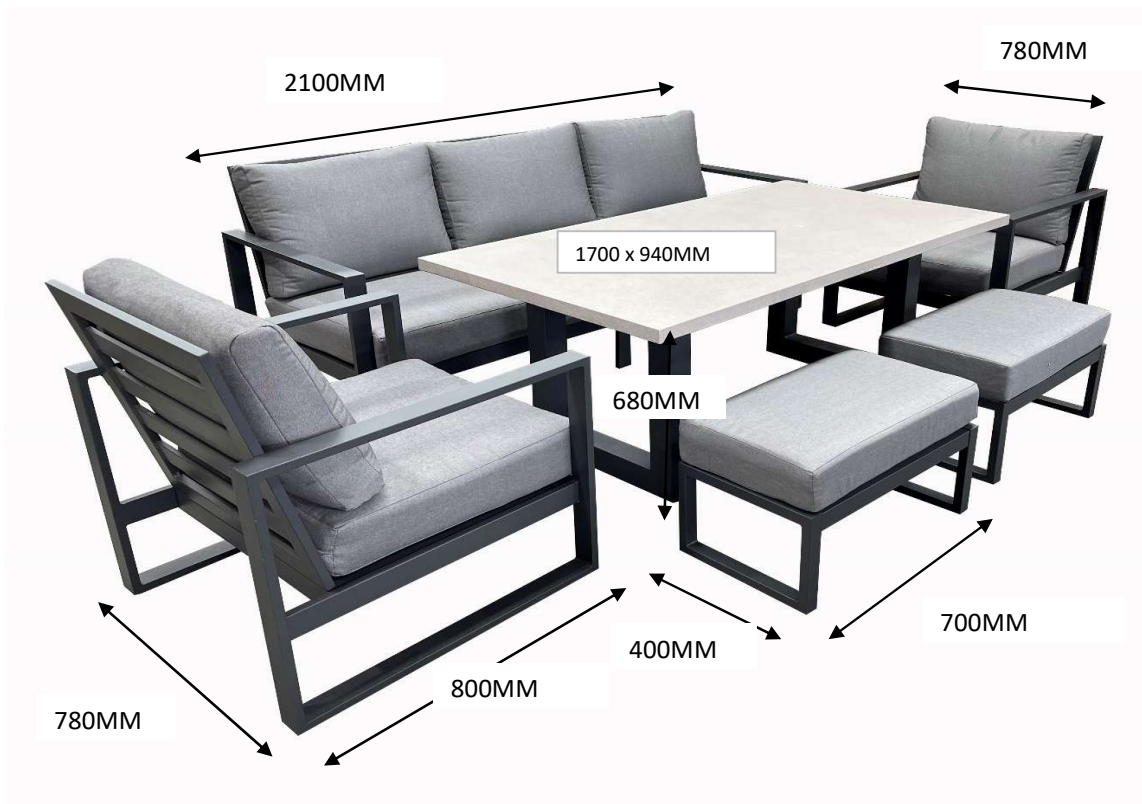

OUTDOOR FURNITURE | FACTORY DIRECT

PRODUCT SPECIFICATION SHEET

TORQUAY MANHATTAN 6PC LOW DINING SET

TOTAL AREA REQUIRED 3700mm x 2300mm

FREE MELBOURNE
METRO DELIVERY
ORDERS OVER \$1000

9-11 METROPOLITAN AVE NUNAWADING 3131 www.robcoutens.com.au
email: sales@robcoutens.com.au