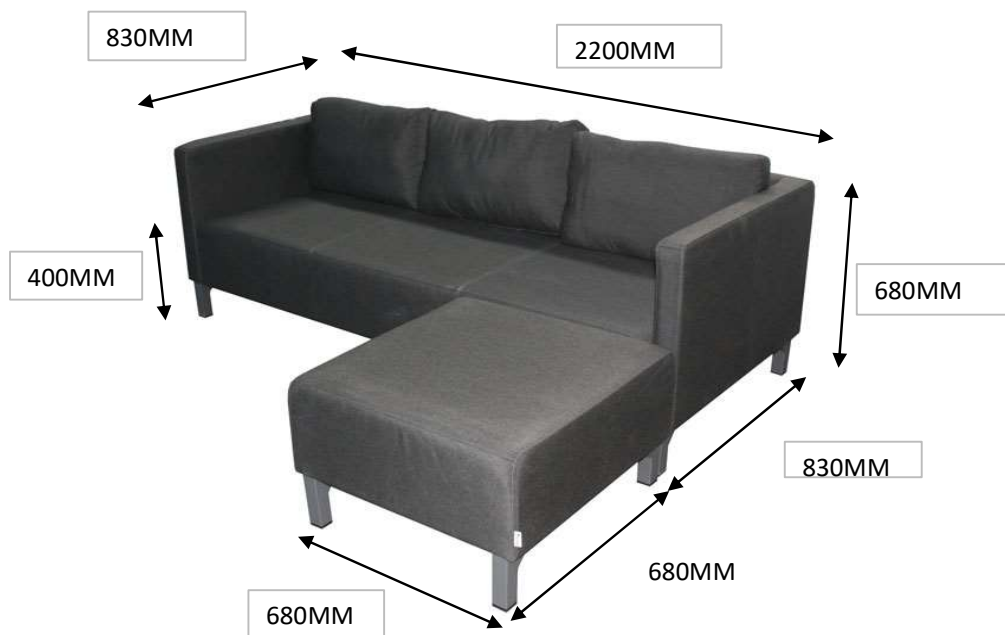

rob cousins

OUTDOOR FURNITURE | FACTORY DIRECT

PRODUCT SPECIFICATION SHEET

RIVIERA

2 PCE SOFA SET - TRIPLE SOFA AND OTTOMAN

ALUMINIUM FRAME
UV STABILISED SUNBRELLA FABRIC
QUICK DRY FOAM
WATER AND STAIN RESISTANT SUNBRELLA FABRIC